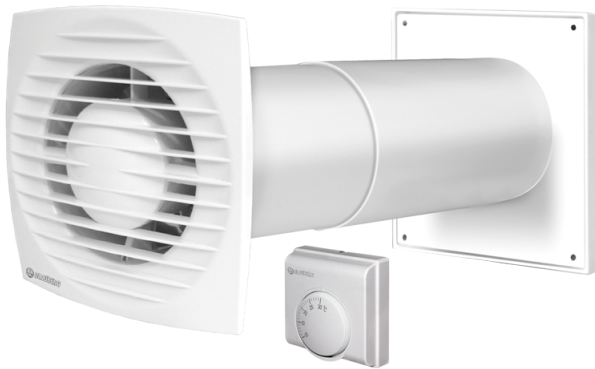

# KIT Bravo-BW 100/40-1

Heat movers

Unit of  
measurement

KIT Bravo-BW 100/40-1