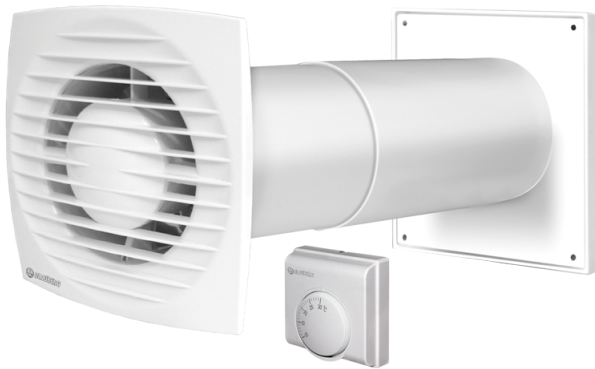

KIT Bravo-BW 100/40-1

Heat movers

Unit of
measurement

KIT Bravo-BW 100/40-1

Dimensions