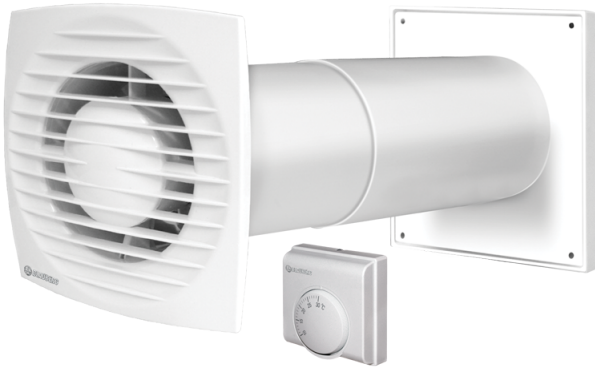

KIT Bravo-BW 100/40-1

Heat movers

Unit of
measurement

KIT Bravo-BW 100/40-1

Dimensions