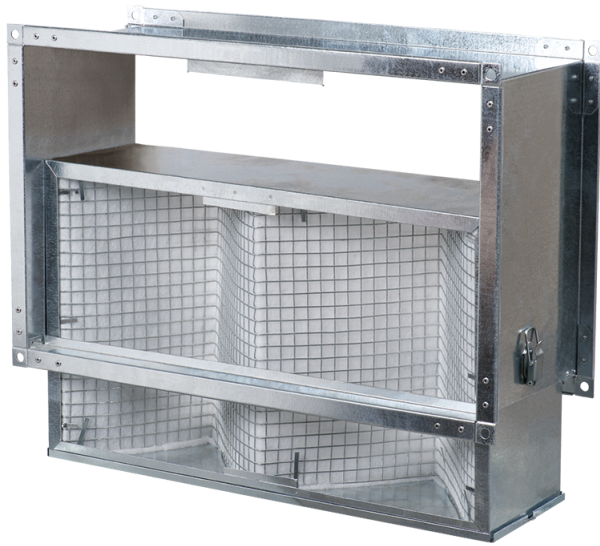

KFBK 40x20

Filter boxes with panel filter for rectangular ducts

- Casing material: Galvanized steel

	Unit of measurement	KFBK 40x20
Weight	kg	2.4

Dimensions

B	B1	H	H1	L
400	440	200	240	200