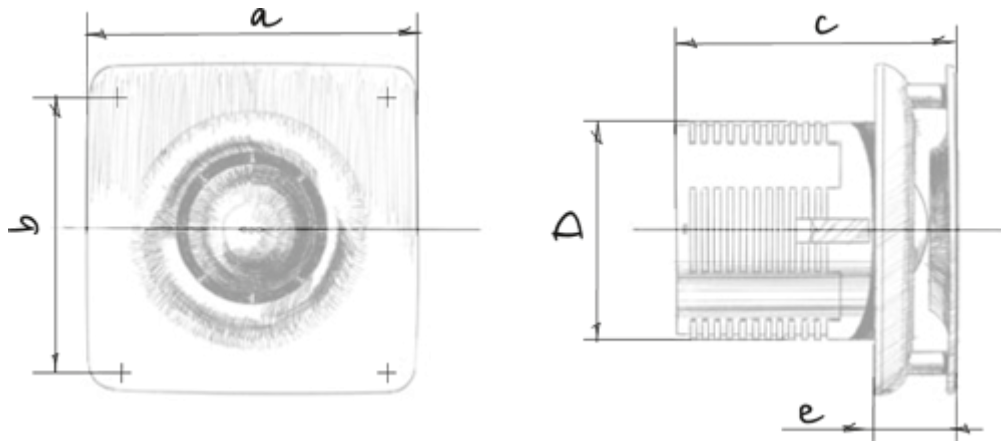

# Jet Hi-Tech 100 T

Extract fans

- Maximum airflow: 95
- Sound pressure level LpA at 3 m: 34
- Motor type: AC
- Casing material: Plastic
- Timer: Turn off timer

	Unit of measurement	Jet Hi-Tech 100 T
Connected air duct size	mm	100
Speed	-	1
Minimum supply voltage	V	220
Maximum supply voltage	V	240
Power supply frequency	Hz	50
Rated power	W	14
Unit current	A	0.085
Maximum airflow	m <sup>3</sup> /h	95
Sound pressure level LpA at 3 m	dB(A)	34
Ambient air temperature min	°C	1
Ambient air temperature max	°C	40
Ingress protection rating	-	IP24

## Dimensions

a	b	c	∅ d	e
150	122	125	98	36