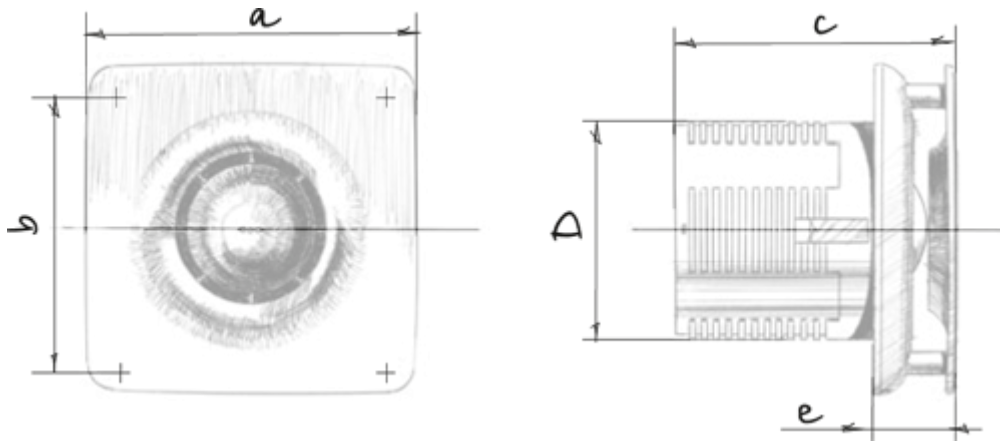

Jet Hi-Tech 100 T

Extract fans

- Maximum airflow: 95
- Sound pressure level LpA at 3 m: 34
- Motor type: AC
- Casing material: Plastic
- Timer: Turn off timer

	Unit of measurement	Jet Hi-Tech 100 T
Connected air duct size	mm	100
Speed	-	1
Minimum supply voltage	V	220
Maximum supply voltage	V	240
Power supply frequency	Hz	50
Rated power	W	14
Unit current	A	0.085
Maximum airflow	m ³ /h	95
Sound pressure level LpA at 3 m	dB(A)	34
Ambient air temperature min	°C	1
Ambient air temperature max	°C	40
Ingress protection rating	-	IP24

Dimensions

a	b	c	Ø d	e
150	122	125	98	36

Accessories

Thyristor speed controllers

Name	Photo	Description
CDT E1.8		Thyristor speed controller