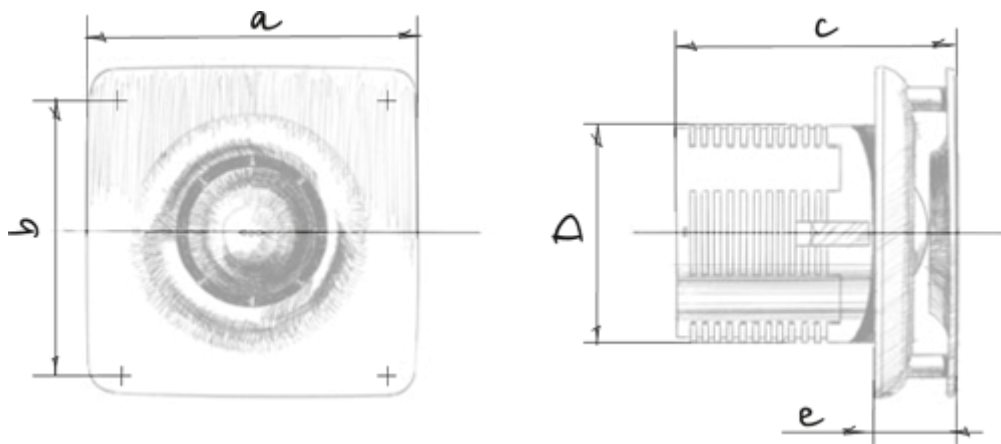

# Jet Hi-Tech 100 T

Extract fans

- Maximum airflow: 95
- Sound pressure level LpA at 3 m: 34
- Motor type: AC
- Casing material: Plastic
- Timer: Turn off timer

	Unit of measurement	Jet Hi-Tech 100 T
Connected air duct size	mm	100
Speed	-	1
Minimum supply voltage	V	220
Maximum supply voltage	V	240
Power supply frequency	Hz	50
Rated power	W	14
Unit current	A	0.085
Maximum airflow	m <sup>3</sup> /h	95
Sound pressure level LpA at 3 m	dB(A)	34
Ambient air temperature min	°C	1
Ambient air temperature max	°C	40
Ingress protection rating	-	IP24

## Dimensions

a	b	c	Ø d	e
150	122	125	98	36