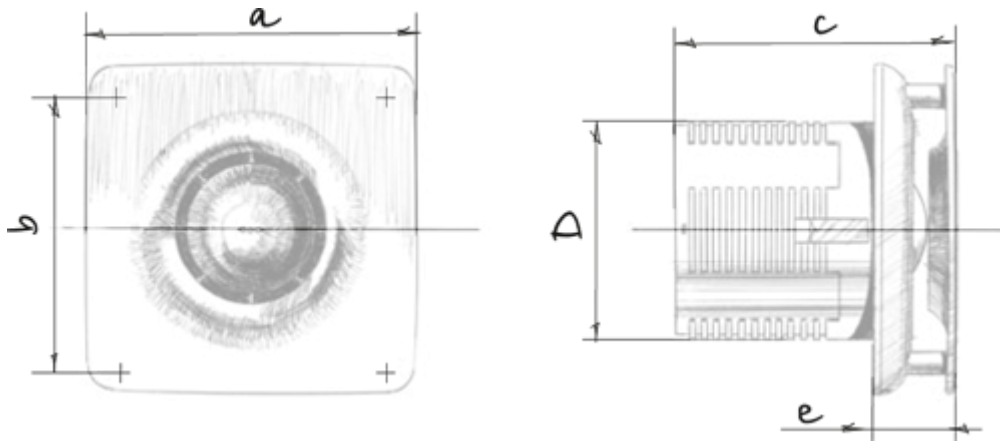

Jet Hi-Tech 100 H

Extract fans

- Maximum airflow: 95
- Sound pressure level LpA at 3 m: 34
- Motor type: AC
- Casing material: Plastic
- Humidity sensor
- Timer: Turn off timer

	Unit of measurement	Jet Hi-Tech 100 H
Connected air duct size	mm	100
Speed	-	1
Minimum supply voltage	V	220
Maximum supply voltage	V	240
Power supply frequency	Hz	50
Rated power	W	14
Unit current	A	0.085
Maximum airflow	m ³ /h	95
Sound pressure level LpA at 3 m	dB(A)	34
Ambient air temperature min	°C	1
Ambient air temperature max	°C	40
Ingress protection rating	-	IP24

Dimensions

a	b	c	Ø d	e
150	122	125	98	36

Accessories

Thyristor speed controllers

Name	Photo	Description
CDT E1.8		Thyristor speed controller