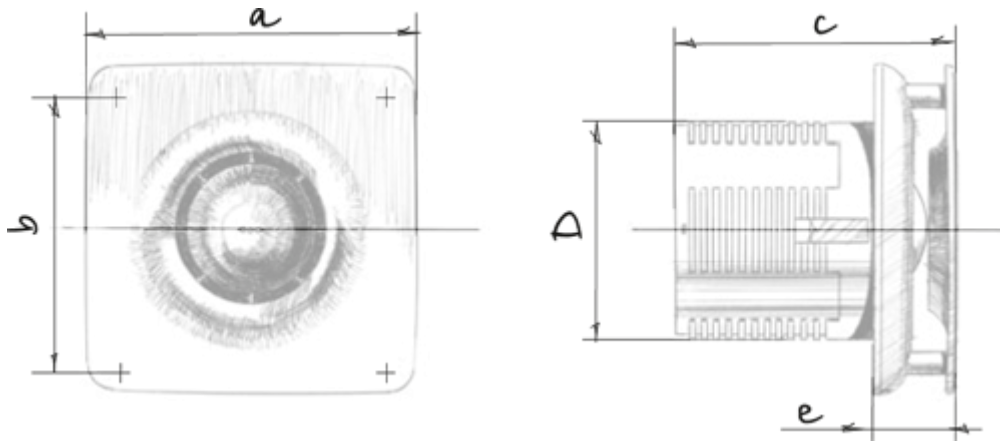

# Jet Hi-Tech 100 H

Extract fans

- Maximum airflow: 95
- Sound pressure level LpA at 3 m: 34
- Motor type: AC
- Casing material: Plastic
- Humidity sensor
- Timer: Turn off timer

	Unit of measurement	Jet Hi-Tech 100 H
Connected air duct size	mm	100
Speed	-	1
Minimum supply voltage	V	220
Maximum supply voltage	V	240
Power supply frequency	Hz	50
Rated power	W	14
Unit current	A	0.085
Maximum airflow	m <sup>3</sup> /h	95
Sound pressure level LpA at 3 m	dB(A)	34
Ambient air temperature min	°C	1
Ambient air temperature max	°C	40
Ingress protection rating	-	IP24

## Dimensions

a	b	c	∅ d	e
150	122	125	98	36