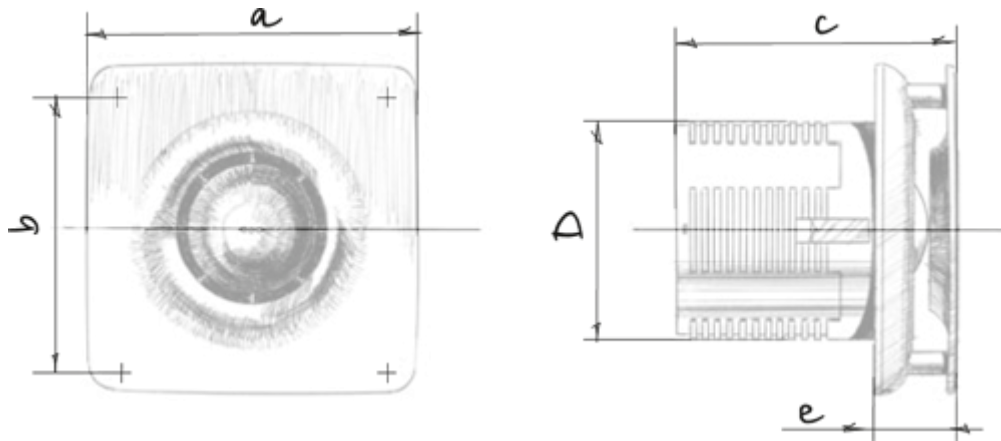

Jet Hi-Tech 100 H

Extract fans

- Maximum airflow: 95
- Sound pressure level LpA at 3 m: 34
- Motor type: AC
- Casing material: Plastic
- Humidity sensor
- Timer: Turn off timer

	Unit of measurement	Jet Hi-Tech 100 H
Connected air duct size	mm	100
Speed	-	1
Minimum supply voltage	V	220
Maximum supply voltage	V	240
Power supply frequency	Hz	50
Rated power	W	14
Unit current	A	0.085
Maximum airflow	m ³ /h	95
Sound pressure level LpA at 3 m	dB(A)	34
Ambient air temperature min	°C	1
Ambient air temperature max	°C	40
Ingress protection rating	-	IP24

Dimensions

a	b	c	Ø d	e
150	122	125	98	36

Accessories

Other accessories

Name	Photo	Description
CDT E1.8		Thyristor speed controller