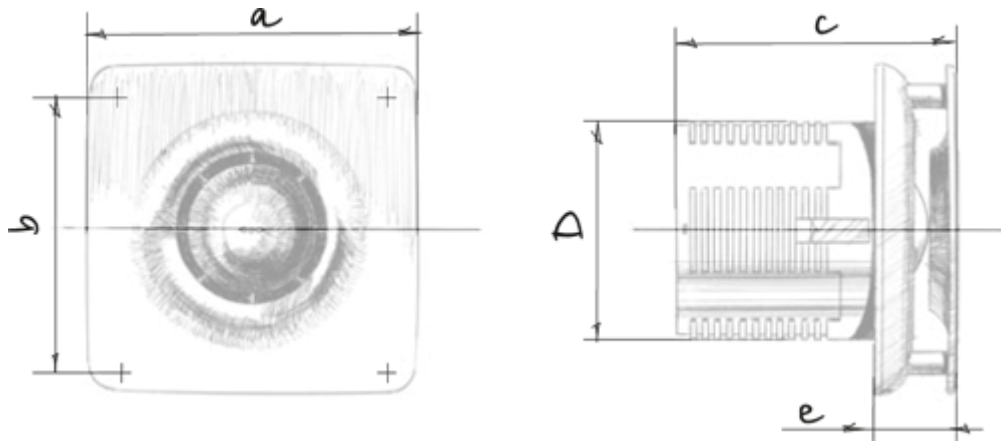

Jet Hi-Tech 100

Extract fans

- Maximum airflow: 95
- Sound pressure level LpA at 3 m: 34
- Motor type: AC
- Casing material: Plastic

	Unit of measurement	Jet Hi-Tech 100
Connected air duct size	mm	100
Speed	-	1
Minimum supply voltage	V	220
Maximum supply voltage	V	240
Power supply frequency	Hz	50
Rated power	W	14
Unit current	A	0.085
Maximum airflow	m ³ /h	95
Sound pressure level LpA at 3 m	dB(A)	34
Ambient air temperature min	°C	1
Ambient air temperature max	°C	40
Ingress protection rating	-	IP24

Dimensions

a	b	c	Ø d	e
150	122	125	98	36

Accessories

Other accessories

Name	Photo	Description
CDT E1.8		Thyristor speed controller