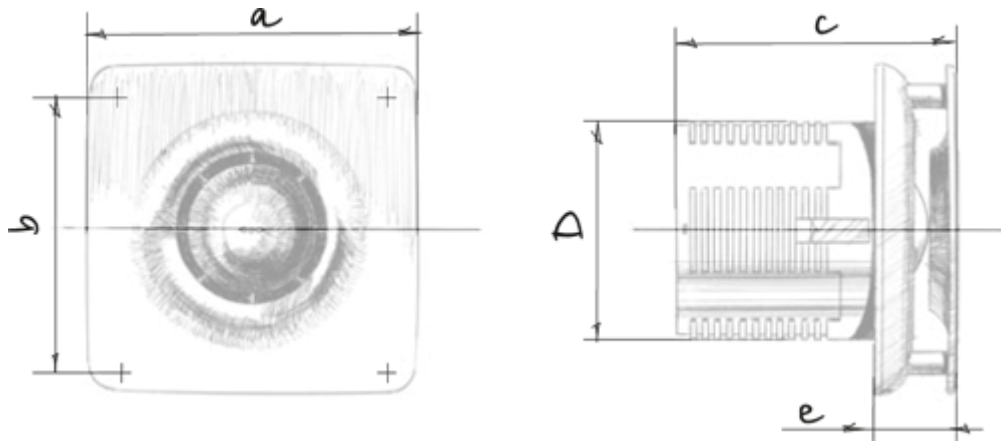

Jet Hi-Tech 100

Extract fans

- Maximum airflow: 95
- Sound pressure level LpA at 3 m: 34
- Motor type: AC
- Casing material: Plastic

	Unit of measurement	Jet Hi-Tech 100
Connected air duct size	mm	100
Speed	-	1
Minimum supply voltage	V	220
Maximum supply voltage	V	240
Power supply frequency	Hz	50
Rated power	W	14
Unit current	A	0.085
Maximum airflow	m ³ /h	95
Sound pressure level LpA at 3 m	dB(A)	34
Ambient air temperature min	°C	1
Ambient air temperature max	°C	40
Ingress protection rating	-	IP24

Dimensions

a	b	c	∅ d	e
150	122	125	98	36

Accessories

Other accessories

Name	Photo	Description
CDT E1.8		Thyristor speed controller