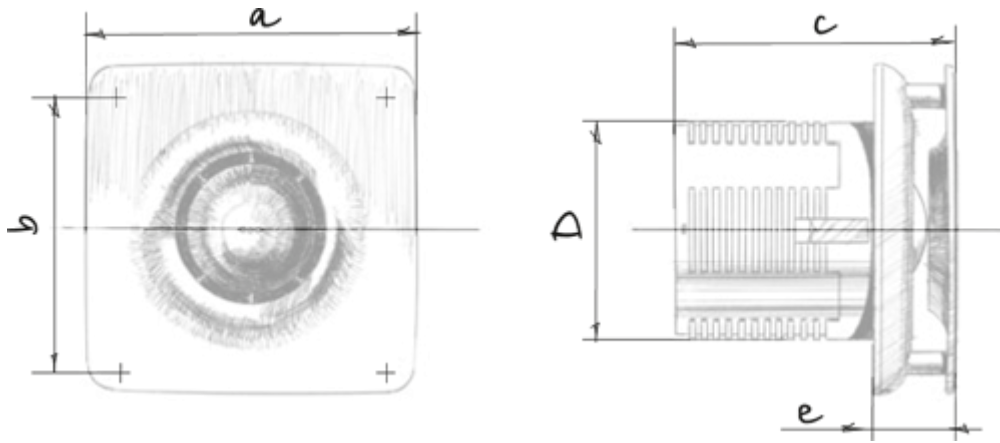

# Jet Hi-Tech 100

Extract fans

- Maximum airflow: 95
- Sound pressure level LpA at 3 m: 34
- Motor type: AC
- Casing material: Plastic

	Unit of measurement	Jet Hi-Tech 100
Connected air duct size	mm	100
Speed	-	1
Minimum supply voltage	V	220
Maximum supply voltage	V	240
Power supply frequency	Hz	50
Rated power	W	14
Unit current	A	0.085
Maximum airflow	m <sup>3</sup> /h	95
Sound pressure level LpA at 3 m	dB(A)	34
Ambient air temperature min	°C	1
Ambient air temperature max	°C	40
Ingress protection rating	-	IP24

## Dimensions

a	b	c	∅ d	e
150	122	125	98	36