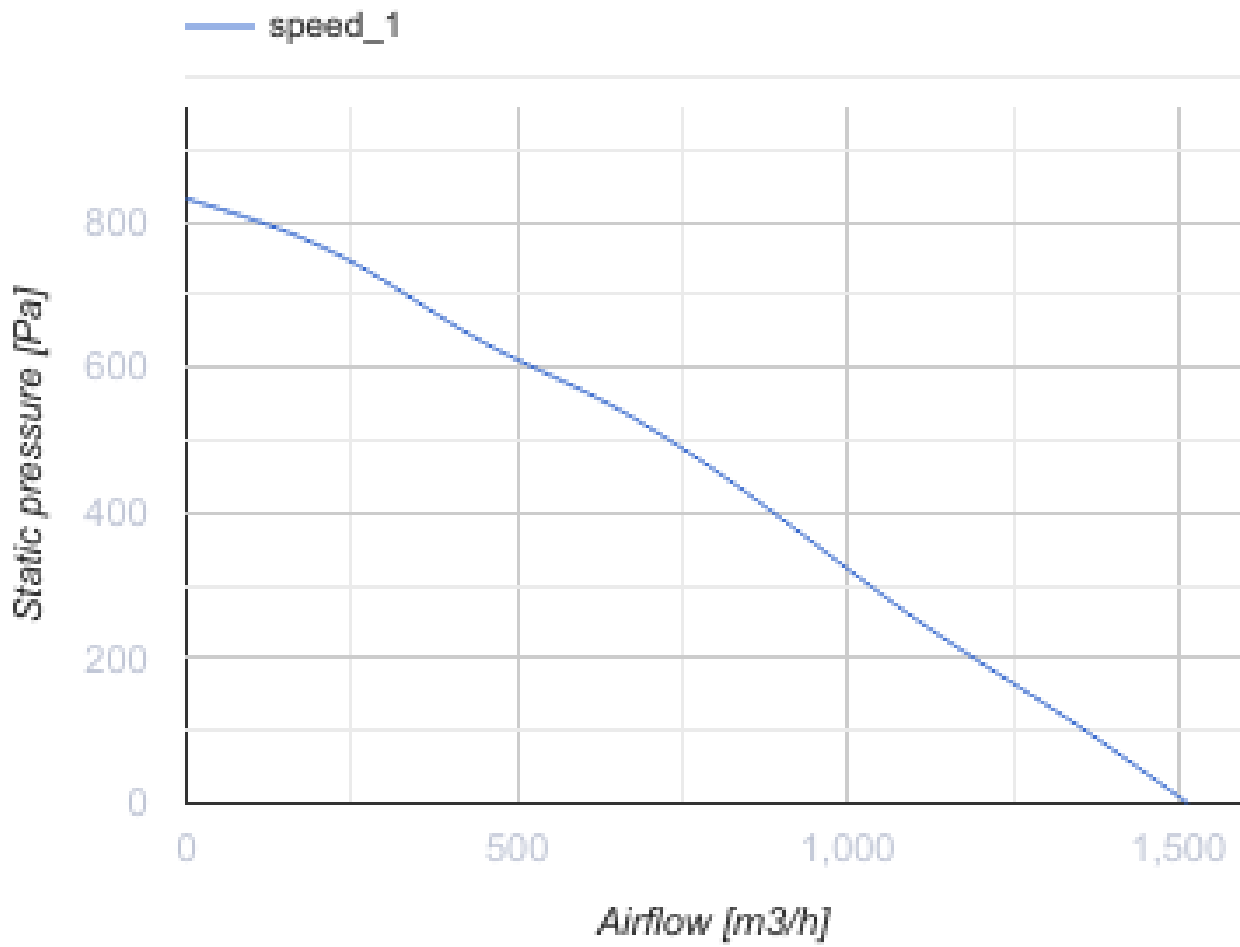

Iso-RB 250

Centrifugal inline fans with backward curved blades in cases with improved sound insulation properties

- Maximum airflow: 1515
- Sound pressure level LpA at 3 m: 45
- Sound insulation
- Motor type: AC
- Impeller type: Centrifugal backward curved blades
- Casing material: Aluzinc
- Installation in any position

	Unit of measurement	Iso-RB 250
Connected air duct size	mm	250
Speed	-	1
Phases	-	1
Minimum supply voltage	V	230
Maximum supply voltage	V	230
Power supply frequency	Hz	50
Rated power	W	320
Unit current	A	1.4
Maximum airflow	m ³ /h	1515
rotation speed at 50hz	-	2615
Sound pressure level LpA at 3 m	dB(A)	45
Weight	kg	33
Transported air temperature (max)	°C	55
Transported air temperature (min)	°C	-25
Ingress protection rating	-	IPX4
Ingress protection rating of the drive	-	IP44

Dimensions

Ø D	B	B1	H	L	L1	L2
248	677	537	429	774	759	666

Ecodesign

Trademark	Blauberg
Model	Iso-RB 250
Type of ventilation unit	Unidirectional
Type of drive installed	External MSD or VSD
Type of heat recovery system	None
Nominal flow rate (m ³ /s)	0.251
Nominal external pressure (Pa)	463
Maximum external leakage rates (%)	2.7
Static efficiency (%)	36.6
Declared typology	NRVU UVU
Sound power level (dB(A))	65
Effective electric power input (kW)	0.324