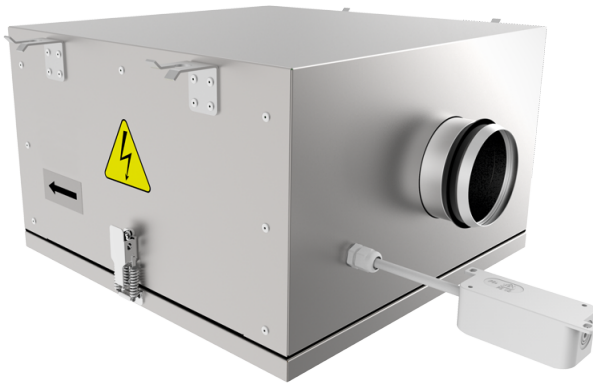

Iso-RB 250

Centrifugal inline fans with backward curved blades in cases with improved sound insulation properties

- Maximum airflow: 1515
- Sound pressure level LpA at 3 m: 45
- Sound insulation
- Motor type: AC
- Impeller type: Centrifugal backward curved blades
- Casing material: Aluzinc
- Installation in any position

	Unit of measurement	Iso-RB 250
Connected air duct size	mm	250
Speed	-	1
Phases	-	1
Minimum supply voltage	V	230
Maximum supply voltage	V	230
Power supply frequency	Hz	50
Rated power	W	320
Unit current	A	1.4
Maximum airflow	m ³ /h	1515
rotation speed at 50hz	-	2615
Sound pressure level LpA at 3 m	dB(A)	45
Weight	kg	33
Transported air temperature (max)	°C	55
Transported air temperature (min)	°C	-25
Ingress protection rating	-	IPX4
Ingress protection rating of the drive	-	IP44

Dimensions

Ø D	B	B1	H	L	L1	L2
248	677	537	429	774	759	666

Ecodesign

Trademark	Blauberg
Model	Iso-RB 250
Type of ventilation unit	Unidirectional
Type of drive installed	External MSD or VSD
Type of heat recovery system	None
Nominal flow rate (m ³ /s)	0.251
Nominal external pressure (Pa)	463
Maximum external leakage rates (%)	2.7
Static efficiency (%)	36.6
Declared typology	NRVU UVU
Sound power level (dB(A))	65
Effective electric power input (kW)	0.324