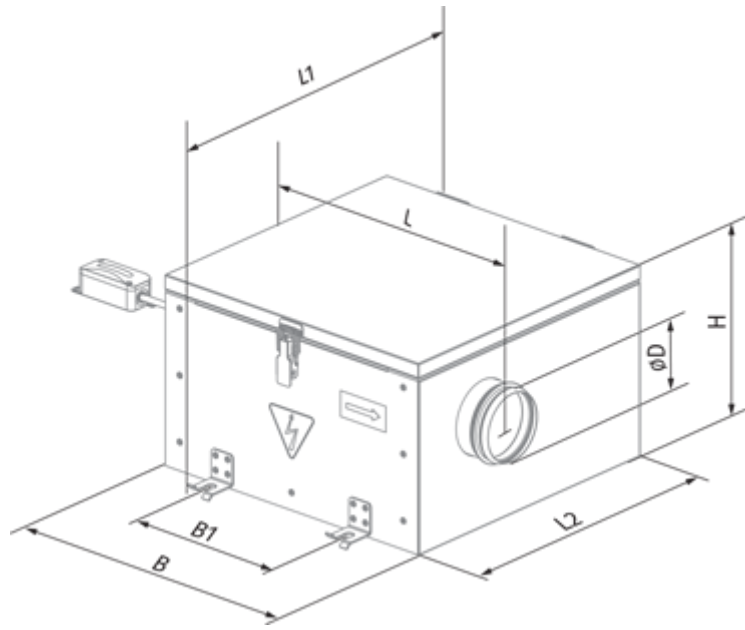

Iso-RB 250

Centrifugal inline fans with backward curved blades in cases with improved sound insulation properties

- Maximum airflow: 1515
- Sound pressure level LpA at 3 m: 45
- Sound insulation
- Motor type: AC
- Impeller type: Centrifugal backward curved blades
- Casing material: Aluzinc
- Installation in any position

	Unit of measurement	Iso-RB 250
Connected air duct size	mm	250
Speed	-	1
Phases	-	1
Minimum supply voltage	V	230
Maximum supply voltage	V	230
Power supply frequency	Hz	50
Rated power	W	320
Unit current	A	1.4
Maximum airflow	m ³ /h	1515
rotation speed at 50hz	-	2615
Sound pressure level LpA at 3 m	dB(A)	45
Weight	kg	33
Transported air temperature (max)	°C	55
Transported air temperature (min)	°C	-25
Ingress protection rating	-	IPX4
Ingress protection rating of the drive	-	IP44

Dimensions

Ø D	B	B1	H	L	L1	L2
248	677	537	429	774	759	666

Ecodesign

Trademark	Blauberg
Model	Iso-RB 250
Type of ventilation unit	Unidirectional
Type of drive installed	External MSD or VSD
Type of heat recovery system	None
Nominal flow rate (m ³ /s)	0.251
Nominal external pressure (Pa)	463
Maximum external leakage rates (%)	2.7
Static efficiency (%)	36.6
Declared typology	NRVU UVU
Sound power level (dB(A))	65
Effective electric power input (kW)	0.324