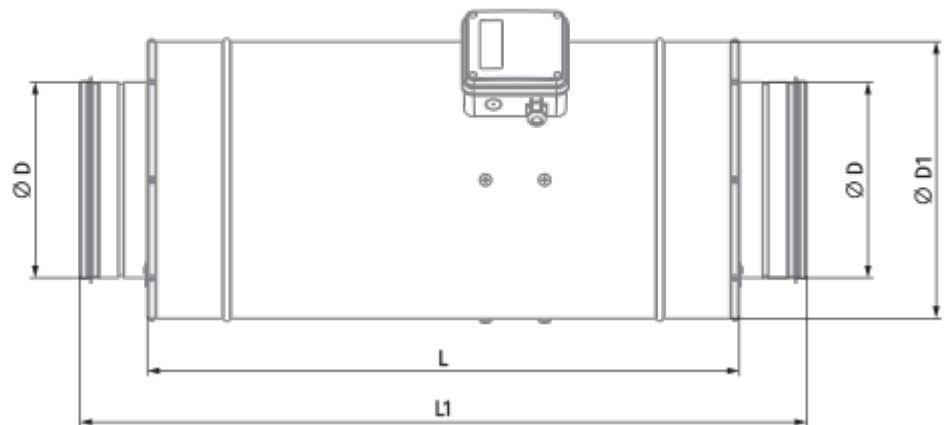

Iso-Primo EC 355 W

Sound-insulated inline mixed-flow fans with EC motor

- Maximum airflow: 3500
- Sound pressure level LpA at 3 m: 48
- Sound insulation
- Motor type: EC
- Impeller type: Mixed-flow
- Casing material: Galvanized steel
- Installation in any position
- Cable with mains plug

	Unit of measurement	Iso-Primo EC 355 W
Connected air duct size	mm	355
Speed	-	1
Phases	-	1
Minimum supply voltage	V	230
Maximum supply voltage	V	230
Power supply frequency	Hz	50/60
Rated power	W	353
Unit current	A	1.56
Maximum airflow	m ³ /h	3500
rotation speed at 50hz	-	2470
Sound pressure level LpA at 3 m	dB(A)	48
Weight	kg	20.7
Transported air temperature (max)	°C	55
Transported air temperature (min)	°C	-25
Ambient air temperature min	°C	1
Ambient air temperature max	°C	40
Ingress protection rating	-	IPX4
Ingress protection rating of the drive	-	IP44

Dimensions

Ø D	Ø D1	H	L	L1
354	412	471	601	739

Accessories

EC motors regulators

Name	Photo	Description
CDT E/0-10		Speed control for EC motors

For round ducts

Name	Photo	Description
VKA 355		Air dampers for round ducts