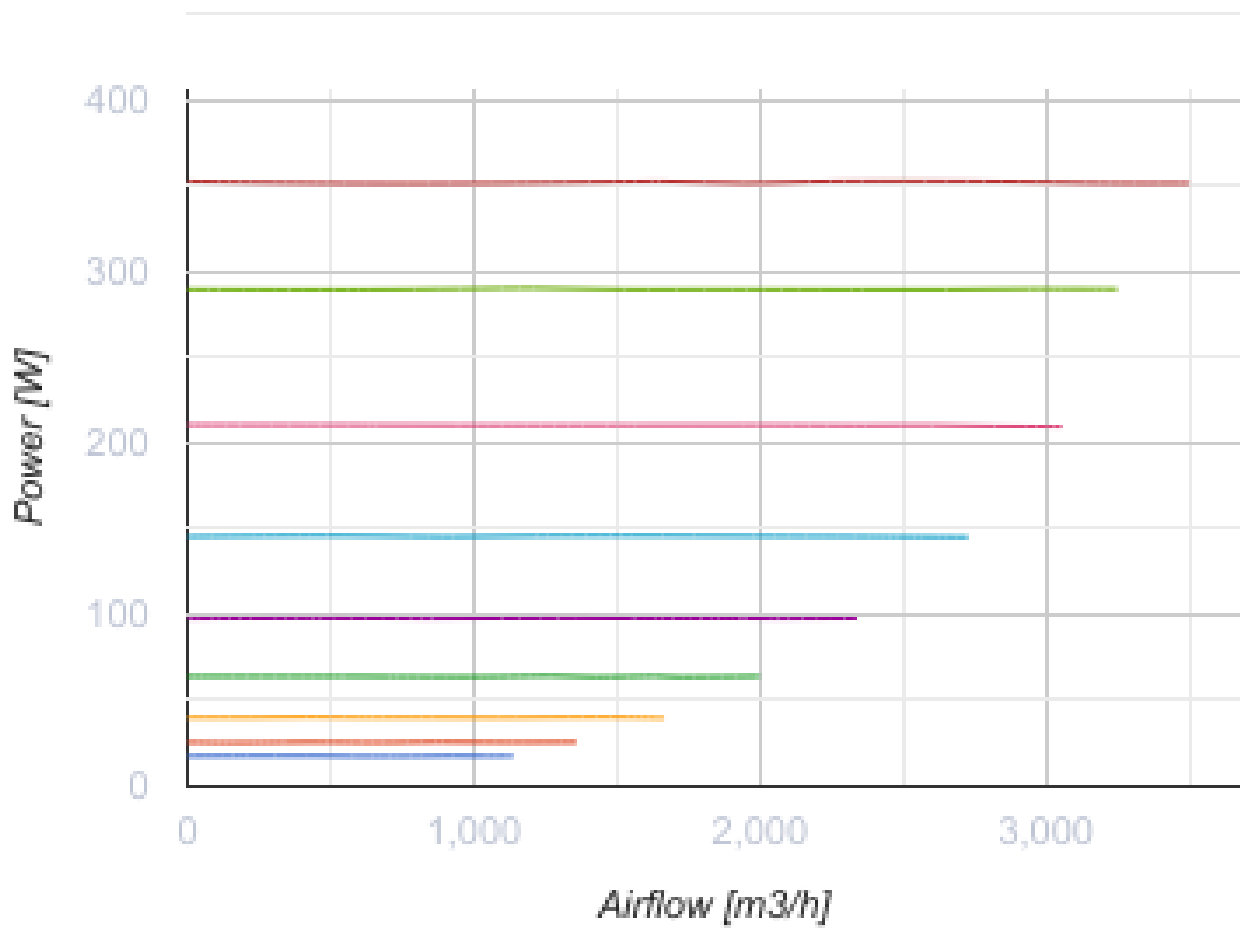

Iso-Primo EC 355 W

Sound-insulated inline mixed-flow fans with EC motor

- Maximum airflow: 3500
- Sound pressure level LpA at 3 m: 48
- Sound insulation
- Motor type: EC
- Impeller type: Mixed-flow
- Casing material: Galvanized steel
- Installation in any position
- Cable with mains plug

	Unit of measurement	Iso-Primo EC 355 W
Connected air duct size	mm	355
Speed	-	1
Phases	-	1
Minimum supply voltage	V	230
Maximum supply voltage	V	230
Power supply frequency	Hz	50/60
Rated power	W	353
Unit current	A	1.56
Maximum airflow	m ³ /h	3500
rotation speed at 50hz	-	2470
Sound pressure level LpA at 3 m	dB(A)	48
Weight	kg	20.7
Transported air temperature (max)	°C	55
Transported air temperature (min)	°C	-25
Ambient air temperature min	°C	1
Ambient air temperature max	°C	40
Ingress protection rating	-	IPX4
Ingress protection rating of the drive	-	IP44

Dimensions

Ø D	Ø D1	H	L	L1
354	412	471	601	739

Accessories

EC motors regulators

Name	Photo	Description
CDT E/0-10		Speed control for EC motors

For round ducts

Name	Photo	Description
VKA 355		Air dampers for round ducts