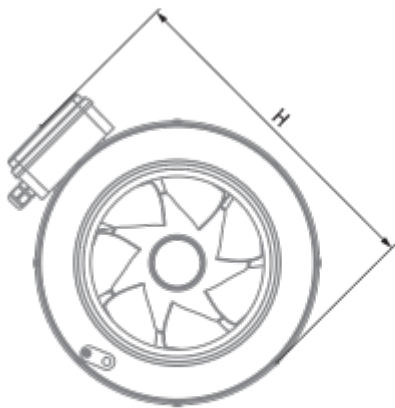

Iso-Primo EC 355 W

Sound-insulated inline mixed-flow fans with EC motor

- Maximum airflow: 3500
- Sound pressure level LpA at 3 m: 48
- Sound insulation
- Motor type: EC
- Impeller type: Mixed-flow
- Casing material: Galvanized steel
- Installation in any position
- Cable with mains plug

	Unit of measurement	Iso-Primo EC 355 W
Connected air duct size	mm	355
Speed	-	1
Phases	-	1
Minimum supply voltage	V	230
Maximum supply voltage	V	230
Power supply frequency	Hz	50/60
Rated power	W	353
Unit current	A	1.56
Maximum airflow	m ³ /h	3500
rotation speed at 50hz	-	2470
Sound pressure level LpA at 3 m	dB(A)	48
Weight	kg	20.7
Transported air temperature (max)	°C	55
Transported air temperature (min)	°C	-25
Ambient air temperature min	°C	1
Ambient air temperature max	°C	40
Ingress protection rating	-	IPX4
Ingress protection rating of the drive	-	IP44

Dimensions

Ø D	Ø D1	H	L	L1
354	412	471	601	739

Accessories

EC motors regulators

Name	Photo	Description
CDT E/0-10		Speed control for EC motors

For round ducts

Name	Photo	Description
VKA 355		Air dampers for round ducts