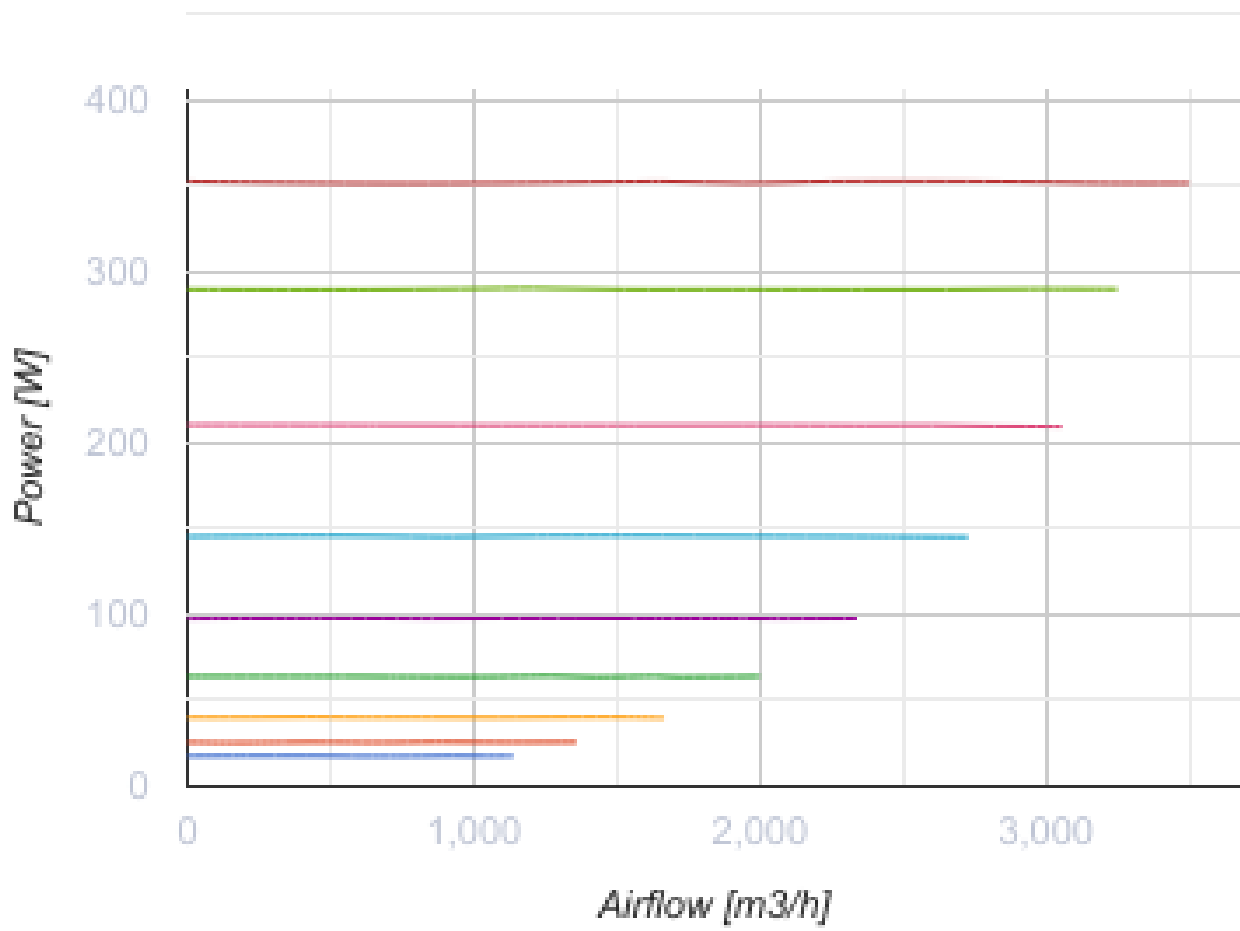

Iso-Primo EC 355 W

Mixed-flow inline fans in sound-insulated casings with EC-motors

- Maximum airflow: 3500
- Sound pressure level LpA at 3 m: 48
- Sound insulation
- Motor type: EC
- Impeller type: Mixed-flow
- Casing material: Galvanized steel
- Installation in any position
- Cable with mains plug

	Unit of measurement	Iso-Primo EC 355 W
Connected air duct size	mm	355
Speed	-	1
Phases	-	1
Minimum supply voltage	V	230
Maximum supply voltage	V	230
Power supply frequency	Hz	50/60
Rated power	W	353
Unit current	A	1.56
Maximum airflow	m ³ /h	3500
rotation speed at 50hz	-	2470
Sound pressure level LpA at 3 m	dB(A)	48
Weight	kg	20.7
Transported air temperature (max)	°C	55
Transported air temperature (min)	°C	-25
Ambient air temperature min	°C	1
Ambient air temperature max	°C	40
Ingress protection rating	-	IPX4
Ingress protection rating of the drive	-	IP44

Dimensions

Ø D	Ø D1	H	L	L1
354	412	471	601	739

Accessories

Other accessories

Name	Photo	Description
CDT E/0-10		Speed control for EC motors

Other accessories

Name	Photo	Description
VKA 355		Air dampers for round ducts