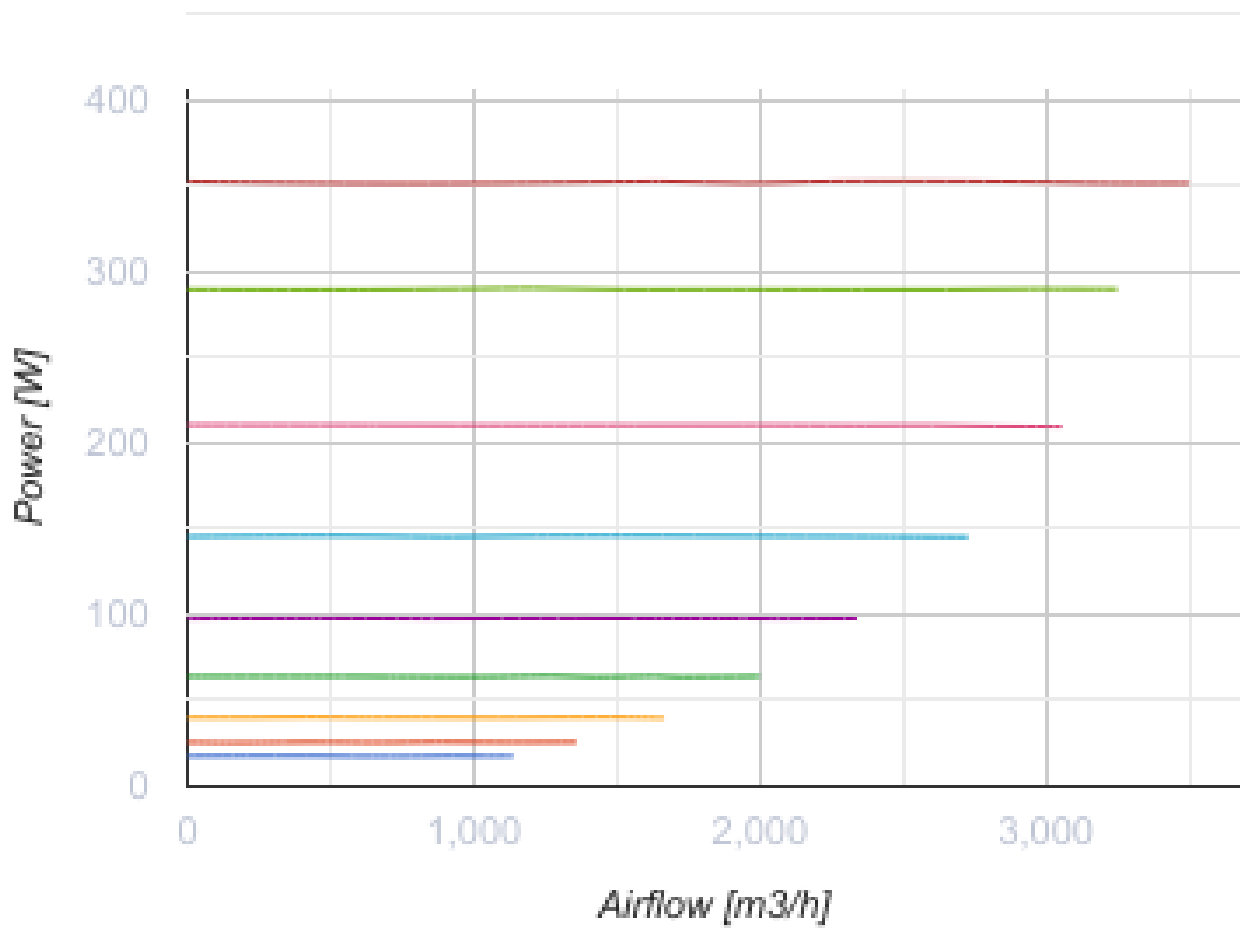

# Iso-Primo EC 355 W

Sound-insulated inline mixed-flow fans with EC motor

- Maximum airflow: 3500
- Sound pressure level LpA at 3 m: 48
- Sound insulation
- Motor type: EC
- Impeller type: Mixed-flow
- Casing material: Galvanized steel
- Installation in any position
- Cable with mains plug

	Unit of measurement	Iso-Primo EC 355 W
Connected air duct size	mm	355
Speed	-	1
Phases	-	1
Minimum supply voltage	V	230
Maximum supply voltage	V	230
Power supply frequency	Hz	50/60
Rated power	W	353
Unit current	A	1.56
Maximum airflow	m <sup>3</sup> /h	3500
rotation speed at 50hz	-	2470
Sound pressure level LpA at 3 m	dB(A)	48
Weight	kg	20.7
Transported air temperature (max)	°C	55
Transported air temperature (min)	°C	-25
Ambient air temperature min	°C	1
Ambient air temperature max	°C	40
Ingress protection rating	-	IPX4
Ingress protection rating of the drive	-	IP44

## Dimensions

Ø D	Ø D1	H	L	L1
354	412	471	601	739