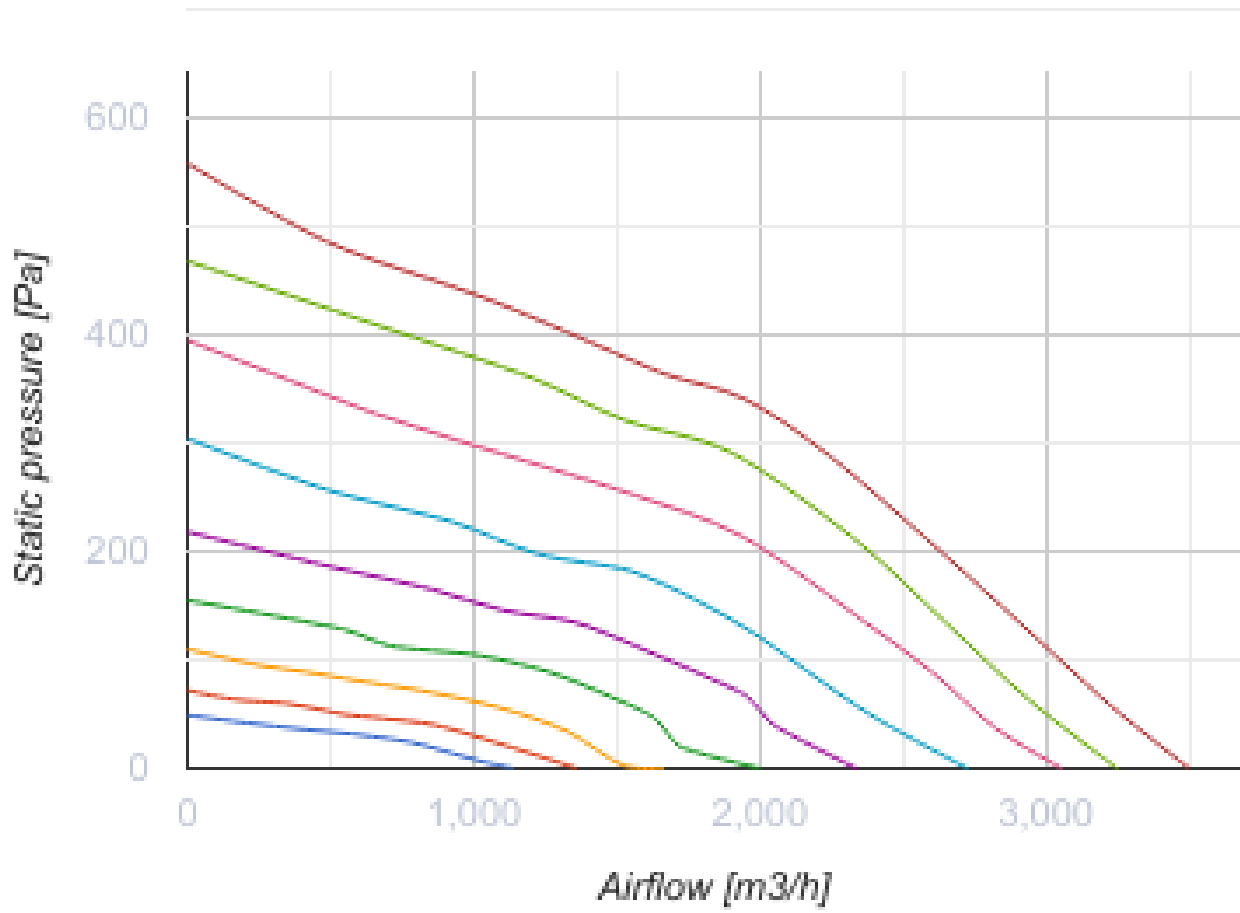

# Iso-Primo EC 355 W

Sound-insulated inline mixed-flow fans with EC motor

- Maximum airflow: 3500
- Sound pressure level LpA at 3 m: 48
- Sound insulation
- Motor type: EC
- Impeller type: Mixed-flow
- Casing material: Galvanized steel
- Installation in any position
- Cable with mains plug

	Unit of measurement	Iso-Primo EC 355 W
Connected air duct size	mm	355
Speed	-	1
Phases	-	1
Minimum supply voltage	V	230
Maximum supply voltage	V	230
Power supply frequency	Hz	50/60
Rated power	W	353
Unit current	A	1.56
Maximum airflow	m <sup>3</sup> /h	3500
rotation speed at 50hz	-	2470
Sound pressure level LpA at 3 m	dB(A)	48
Weight	kg	20.7
Transported air temperature (max)	°C	55
Transported air temperature (min)	°C	-25
Ambient air temperature min	°C	1
Ambient air temperature max	°C	40
Ingress protection rating	-	IPX4
Ingress protection rating of the drive	-	IP44

## Dimensions

Ø D	Ø D1	H	L	L1
354	412	471	601	739