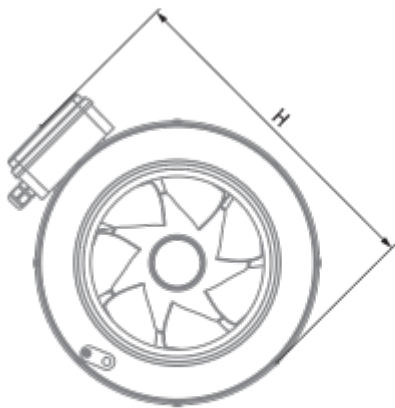

# Iso-Primo EC 355 W

Sound-insulated inline mixed-flow fans with EC motor

- Maximum airflow: 3500
- Sound pressure level LpA at 3 m: 48
- Sound insulation
- Motor type: EC
- Impeller type: Mixed-flow
- Casing material: Galvanized steel
- Installation in any position
- Cable with mains plug

	Unit of measurement	Iso-Primo EC 355 W
Connected air duct size	mm	355
Speed	-	1
Phases	-	1
Minimum supply voltage	V	230
Maximum supply voltage	V	230
Power supply frequency	Hz	50/60
Rated power	W	353
Unit current	A	1.56
Maximum airflow	m <sup>3</sup> /h	3500
rotation speed at 50hz	-	2470
Sound pressure level LpA at 3 m	dB(A)	48
Weight	kg	20.7
Transported air temperature (max)	°C	55
Transported air temperature (min)	°C	-25
Ambient air temperature min	°C	1
Ambient air temperature max	°C	40
Ingress protection rating	-	IPX4
Ingress protection rating of the drive	-	IP44

## Dimensions

Ø D	Ø D1	H	L	L1
354	412	471	601	739