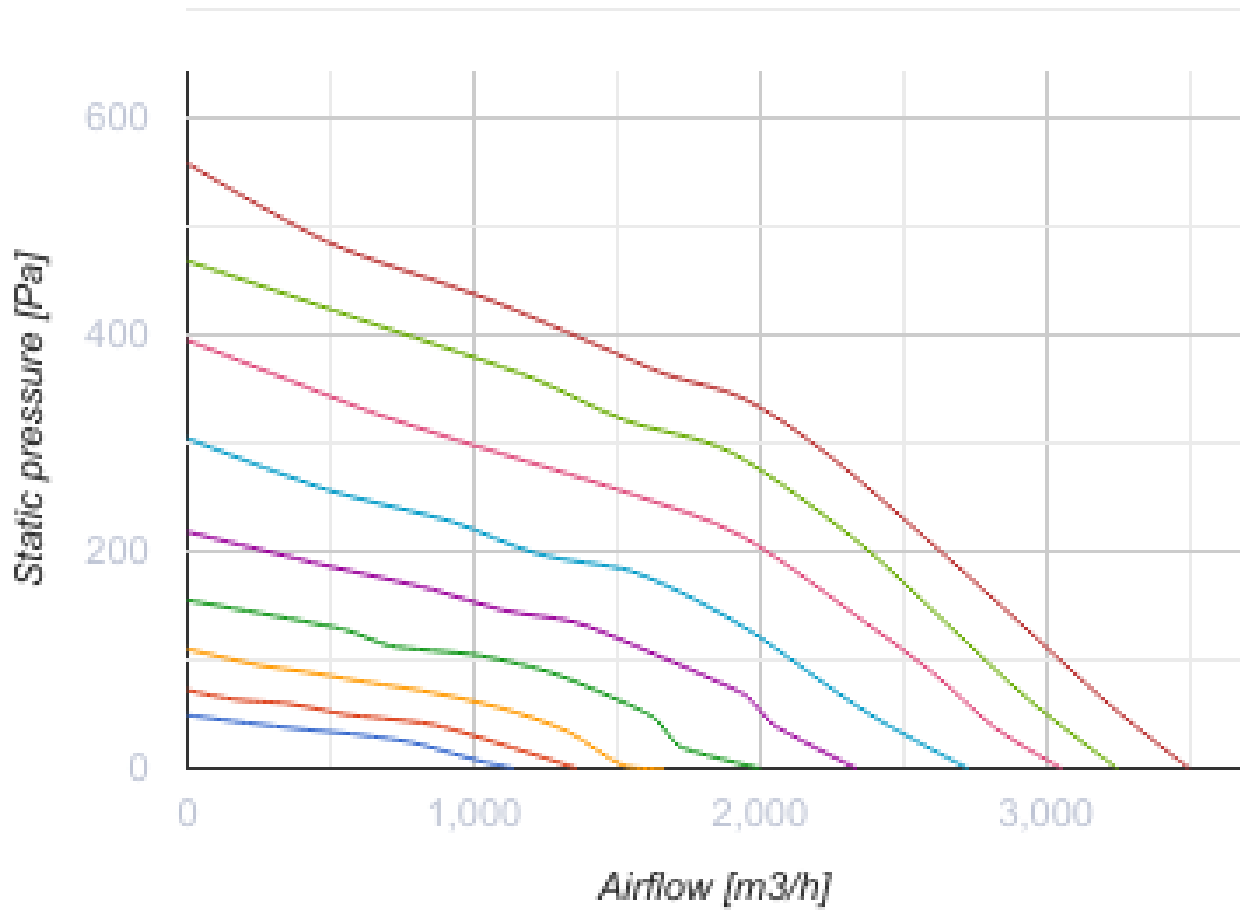

Iso-Primo EC 355 W

Mixed-flow inline fans in sound-insulated casings with EC-motors

- Maximum airflow: 3500
- Sound pressure level LpA at 3 m: 48
- Sound insulation
- Motor type: EC
- Impeller type: Mixed-flow
- Casing material: Galvanized steel
- Installation in any position
- Cable with mains plug

	Unit of measurement	Iso-Primo EC 355 W
Connected air duct size	mm	355
Speed	-	1
Phases	-	1
Minimum supply voltage	V	230
Maximum supply voltage	V	230
Power supply frequency	Hz	50/60
Rated power	W	353
Unit current	A	1.56
Maximum airflow	m ³ /h	3500
rotation speed at 50hz	-	2470
Sound pressure level LpA at 3 m	dB(A)	48
Weight	kg	20.7
Transported air temperature (max)	°C	55
Transported air temperature (min)	°C	-25
Ambient air temperature min	°C	1
Ambient air temperature max	°C	40
Ingress protection rating	-	IPX4
Ingress protection rating of the drive	-	IP44

Dimensions

Ø D	Ø D1	H	L	L1
354	412	471	601	739

Accessories

Other accessories

Name	Photo	Description
CDT E/0-10		Speed control for EC motors

Other accessories

Name	Photo	Description
VKA 355		Air dampers for round ducts