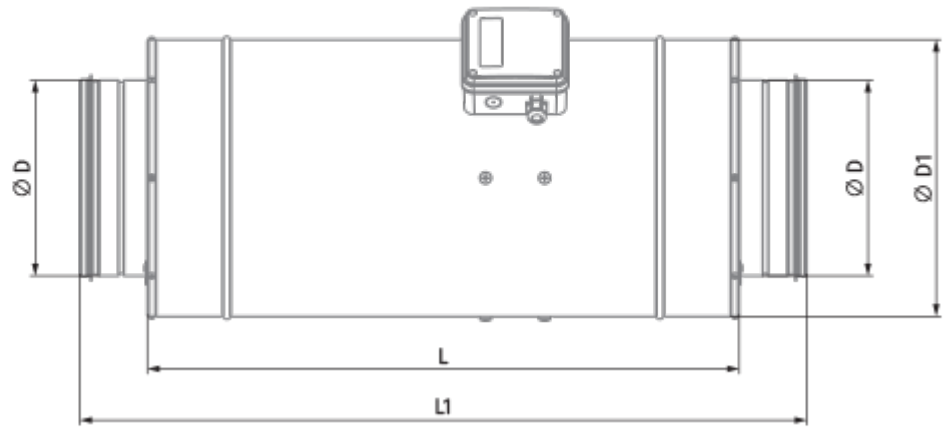

Iso-Primo EC 355 W

Mixed-flow inline fans in sound-insulated casings with EC-motors

- Maximum airflow: 3500
- Sound pressure level LpA at 3 m: 48
- Sound insulation
- Motor type: EC
- Impeller type: Mixed-flow
- Casing material: Galvanized steel
- Installation in any position
- Cable with mains plug

	Unit of measurement	Iso-Primo EC 355 W
Connected air duct size	mm	355
Speed	-	1
Phases	-	1
Minimum supply voltage	V	230
Maximum supply voltage	V	230
Power supply frequency	Hz	50/60
Rated power	W	353
Unit current	A	1.56
Maximum airflow	m ³ /h	3500
rotation speed at 50hz	-	2470
Sound pressure level LpA at 3 m	dB(A)	48
Weight	kg	20.7
Transported air temperature (max)	°C	55
Transported air temperature (min)	°C	-25
Ambient air temperature min	°C	1
Ambient air temperature max	°C	40
Ingress protection rating	-	IPX4
Ingress protection rating of the drive	-	IP44

Dimensions

Ø D	Ø D1	H	L	L1
354	412	471	601	739

Accessories

Other accessories

Name	Photo	Description
CDT E/0-10		Speed control for EC motors

Other accessories

Name	Photo	Description
VKA 355		Air dampers for round ducts