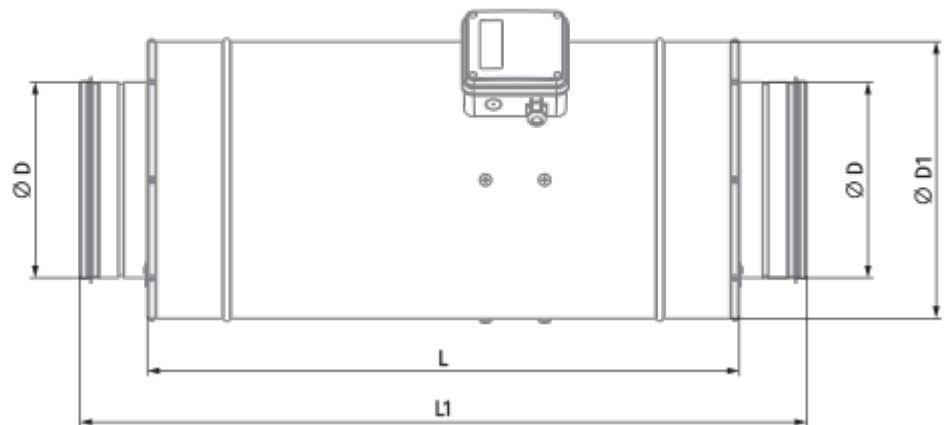

# Iso-Primo EC 355 W

Sound-insulated inline mixed-flow fans with EC motor

- Maximum airflow: 3500
- Sound pressure level LpA at 3 m: 48
- Sound insulation
- Motor type: EC
- Impeller type: Mixed-flow
- Casing material: Galvanized steel
- Installation in any position
- Cable with mains plug

	Unit of measurement	Iso-Primo EC 355 W
Connected air duct size	mm	355
Speed	-	1
Phases	-	1
Minimum supply voltage	V	230
Maximum supply voltage	V	230
Power supply frequency	Hz	50/60
Rated power	W	353
Unit current	A	1.56
Maximum airflow	m <sup>3</sup> /h	3500
rotation speed at 50hz	-	2470
Sound pressure level LpA at 3 m	dB(A)	48
Weight	kg	20.7
Transported air temperature (max)	°C	55
Transported air temperature (min)	°C	-25
Ambient air temperature min	°C	1
Ambient air temperature max	°C	40
Ingress protection rating	-	IPX4
Ingress protection rating of the drive	-	IP44

## Dimensions

Ø D	Ø D1	H	L	L1
354	412	471	601	739