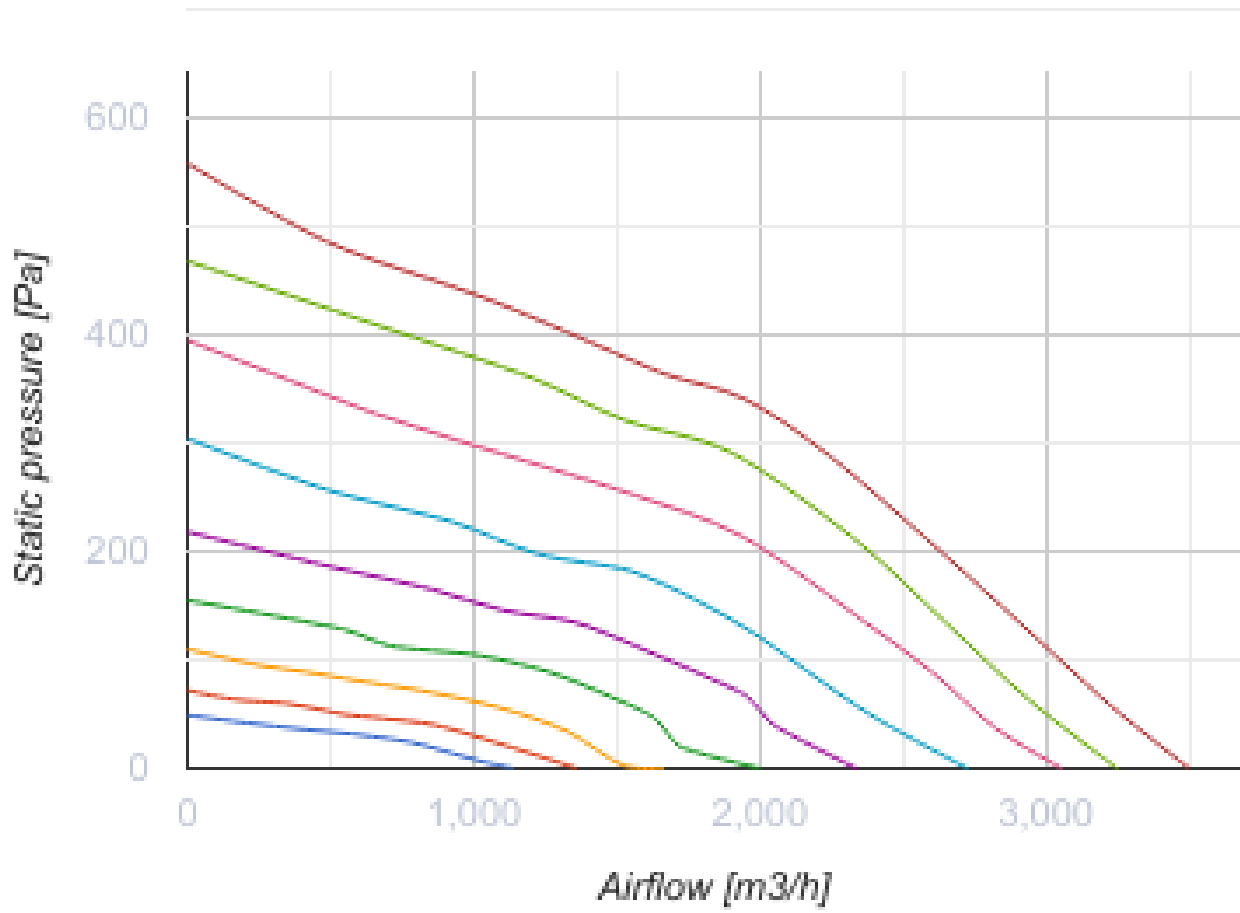

Iso-Primo EC 355 W

Sound-insulated inline mixed-flow fans with EC motor

- Maximum airflow: 3500
- Sound pressure level LpA at 3 m: 48
- Sound insulation
- Motor type: EC
- Impeller type: Mixed-flow
- Casing material: Galvanized steel
- Installation in any position
- Cable with mains plug

	Unit of measurement	Iso-Primo EC 355 W
Connected air duct size	mm	355
Speed	-	1
Phases	-	1
Minimum supply voltage	V	230
Maximum supply voltage	V	230
Power supply frequency	Hz	50/60
Rated power	W	353
Unit current	A	1.56
Maximum airflow	m ³ /h	3500
rotation speed at 50hz	-	2470
Sound pressure level LpA at 3 m	dB(A)	48
Weight	kg	20.7
Transported air temperature (max)	°C	55
Transported air temperature (min)	°C	-25
Ambient air temperature min	°C	1
Ambient air temperature max	°C	40
Ingress protection rating	-	IPX4
Ingress protection rating of the drive	-	IP44

Dimensions

Ø D	Ø D1	H	L	L1
354	412	471	601	739

Accessories

EC motors regulators

Name	Photo	Description
CDT E/0-10		Speed control for EC motors

For round ducts

Name	Photo	Description
VKA 355		Air dampers for round ducts