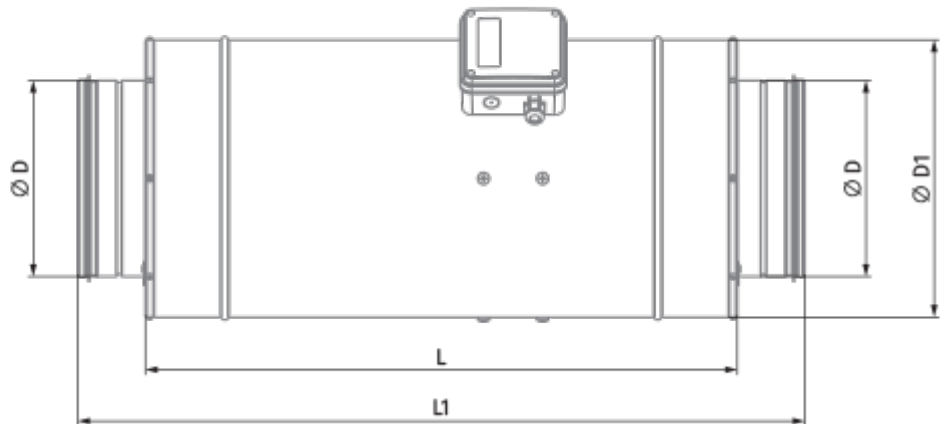

Iso-Primo EC 355 T

Sound-insulated inline mixed-flow fans with EC motor

- Maximum airflow: 3500
- Sound pressure level LpA at 3 m: 48
- Sound insulation
- Motor type: EC
- Impeller type: Mixed-flow
- Casing material: Galvanized steel
- Installation in any position
- Timer: Turn off timer

	Unit of measurement	Iso-Primo EC 355 T
Connected air duct size	mm	355
Speed	-	1
Phases	-	1
Minimum supply voltage	V	230
Maximum supply voltage	V	230
Power supply frequency	Hz	50/60
Rated power	W	353
Unit current	A	1.56
Maximum airflow	m ³ /h	3500
rotation speed at 50hz	-	2470
Sound pressure level LpA at 3 m	dB(A)	48
Weight	kg	20.7
Transported air temperature (max)	°C	55
Transported air temperature (min)	°C	-25
Ambient air temperature min	°C	1
Ambient air temperature max	°C	40
Ingress protection rating	-	IPX4
Ingress protection rating of the drive	-	IP44

Dimensions

Ø D	Ø D1	H	L	L1
354	412	471	601	739

Accessories

EC motors regulators

Name	Photo	Description
CDT E/0-10		Speed control for EC motors

For round ducts

Name	Photo	Description
SD 355/1200		Silencers for round ducts
SD 355/900		Silencers for round ducts
SD 355/600		Silencers for round ducts