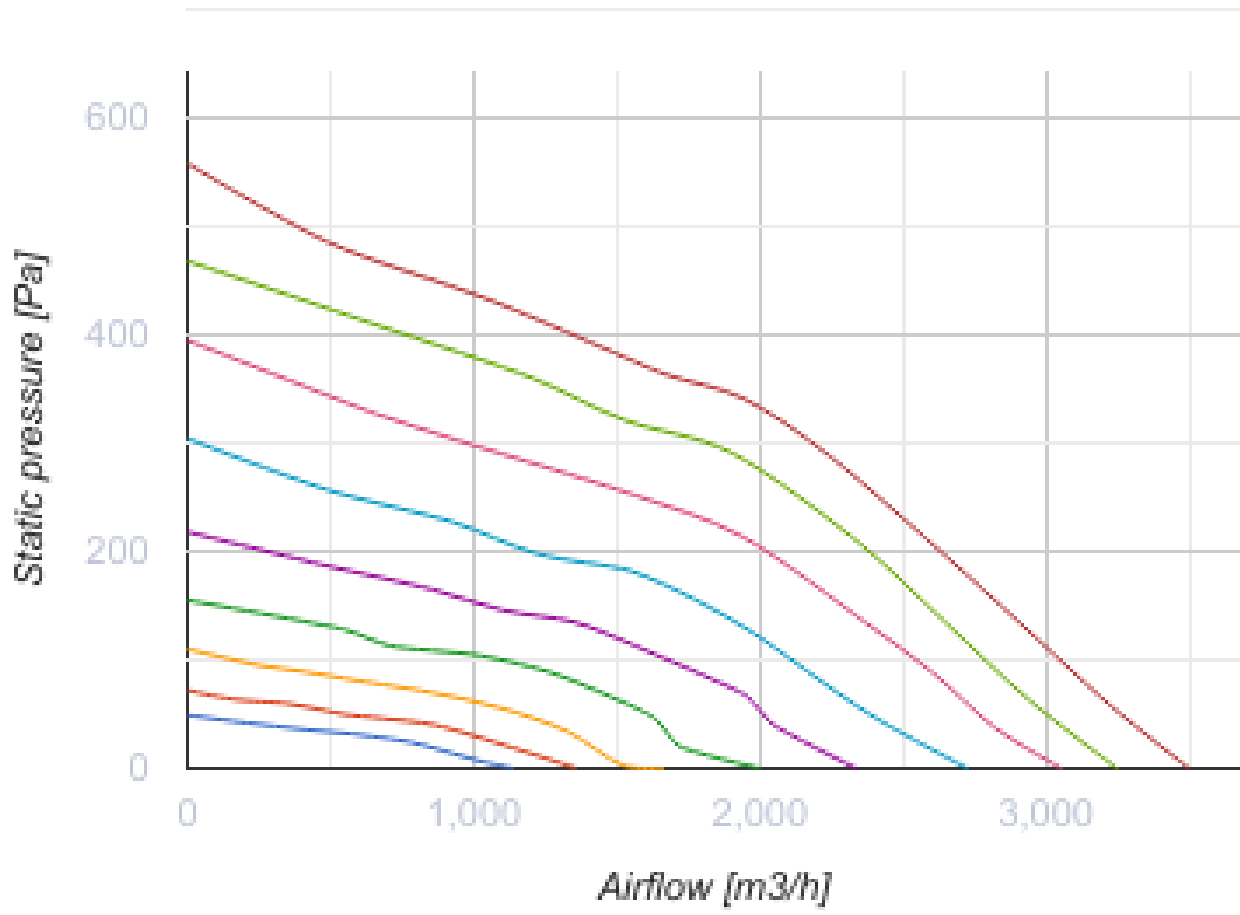

Iso-Primo EC 355 T

Mixed-flow inline fans in sound-insulated casings with EC-motors

- Maximum airflow: 3500
- Sound pressure level LpA at 3 m: 48
- Sound insulation
- Motor type: EC
- Impeller type: Mixed-flow
- Casing material: Galvanized steel
- Installation in any position
- Timer: Turn off timer

	Unit of measurement	Iso-Primo EC 355 T
Connected air duct size	mm	355
Speed	-	1
Phases	-	1
Minimum supply voltage	V	230
Maximum supply voltage	V	230
Power supply frequency	Hz	50/60
Rated power	W	353
Unit current	A	1.56
Maximum airflow	m ³ /h	3500
rotation speed at 50hz	-	2470
Sound pressure level LpA at 3 m	dB(A)	48
Weight	kg	20.7
Transported air temperature (max)	°C	55
Transported air temperature (min)	°C	-25
Ambient air temperature min	°C	1
Ambient air temperature max	°C	40
Ingress protection rating	-	IPX4
Ingress protection rating of the drive	-	IP44

Dimensions

Ø D	Ø D1	H	L	L1
354	412	471	601	739

Accessories

Other accessories

Name	Photo	Description
CDT E/0-10		Speed control for EC motors

Other accessories

Name	Photo	Description
SD 355/1200		Silencers for round ducts
SD 355/900		Silencers for round ducts
SD 355/600		Silencers for round ducts