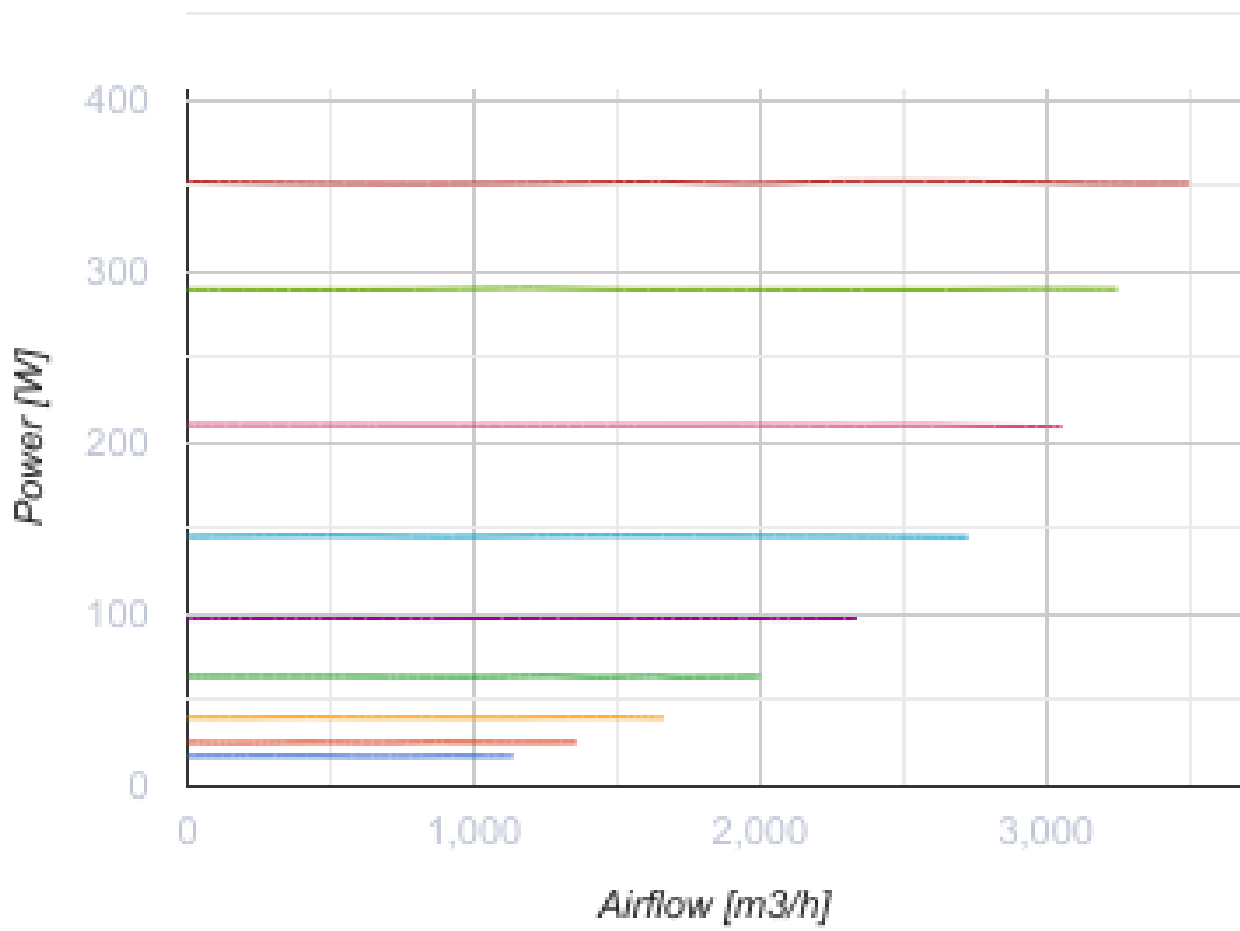

Iso-Primo EC 355 T

Mixed-flow inline fans in sound-insulated casings with EC-motors

- Maximum airflow: 3500
- Sound pressure level LpA at 3 m: 48
- Sound insulation
- Motor type: EC
- Impeller type: Mixed-flow
- Casing material: Galvanized steel
- Installation in any position
- Timer: Turn off timer

	Unit of measurement	Iso-Primo EC 355 T
Connected air duct size	mm	355
Speed	-	1
Phases	-	1
Minimum supply voltage	V	230
Maximum supply voltage	V	230
Power supply frequency	Hz	50/60
Rated power	W	353
Unit current	A	1.56
Maximum airflow	m ³ /h	3500
rotation speed at 50hz	-	2470
Sound pressure level LpA at 3 m	dB(A)	48
Weight	kg	20.7
Transported air temperature (max)	°C	55
Transported air temperature (min)	°C	-25
Ambient air temperature min	°C	1
Ambient air temperature max	°C	40
Ingress protection rating	-	IPX4
Ingress protection rating of the drive	-	IP44

Dimensions

Ø D	Ø D1	H	L	L1
354	412	471	601	739

Accessories

Other accessories

Name	Photo	Description
CDT E/0-10		Speed control for EC motors

Other accessories

Name	Photo	Description
SD 355/1200		Silencers for round ducts
SD 355/900		Silencers for round ducts
SD 355/600		Silencers for round ducts