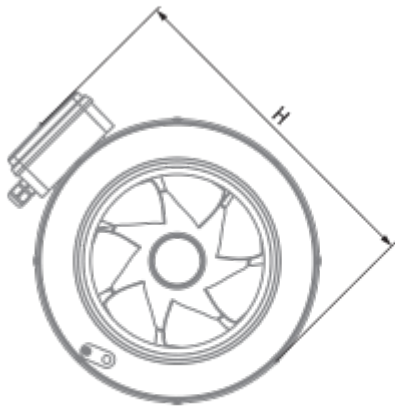

Iso-Primo EC 355 T

Mixed-flow inline fans in sound-insulated casings with EC-motors

- Maximum airflow: 3500
- Sound pressure level LpA at 3 m: 48
- Sound insulation
- Motor type: EC
- Impeller type: Mixed-flow
- Casing material: Galvanized steel
- Installation in any position
- Timer: Turn off timer

	Unit of measurement	Iso-Primo EC 355 T
Connected air duct size	mm	355
Speed	-	1
Phases	-	1
Minimum supply voltage	V	230
Maximum supply voltage	V	230
Power supply frequency	Hz	50/60
Rated power	W	353
Unit current	A	1.56
Maximum airflow	m ³ /h	3500
rotation speed at 50hz	-	2470
Sound pressure level LpA at 3 m	dB(A)	48
Weight	kg	20.7
Transported air temperature (max)	°C	55
Transported air temperature (min)	°C	-25
Ambient air temperature min	°C	1
Ambient air temperature max	°C	40
Ingress protection rating	-	IPX4
Ingress protection rating of the drive	-	IP44

Dimensions

Ø D	Ø D1	H	L	L1
354	412	471	601	739

Accessories

Other accessories

Name	Photo	Description
CDT E/0-10		Speed control for EC motors

Other accessories

Name	Photo	Description
SD 355/1200		Silencers for round ducts
SD 355/900		Silencers for round ducts
SD 355/600		Silencers for round ducts