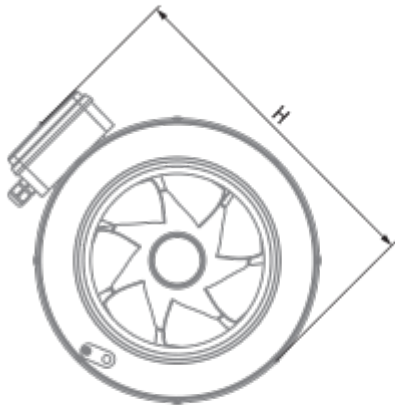

Iso-Primo EC 355 T

Sound-insulated inline mixed-flow fans with EC motor

- Maximum airflow: 3500
- Sound pressure level LpA at 3 m: 48
- Sound insulation
- Motor type: EC
- Impeller type: Mixed-flow
- Casing material: Galvanized steel
- Installation in any position
- Timer: Turn off timer

	Unit of measurement	Iso-Primo EC 355 T
Connected air duct size	mm	355
Speed	-	1
Phases	-	1
Minimum supply voltage	V	230
Maximum supply voltage	V	230
Power supply frequency	Hz	50/60
Rated power	W	353
Unit current	A	1.56
Maximum airflow	m ³ /h	3500
rotation speed at 50hz	-	2470
Sound pressure level LpA at 3 m	dB(A)	48
Weight	kg	20.7
Transported air temperature (max)	°C	55
Transported air temperature (min)	°C	-25
Ambient air temperature min	°C	1
Ambient air temperature max	°C	40
Ingress protection rating	-	IPX4
Ingress protection rating of the drive	-	IP44

Dimensions

Ø D	Ø D1	H	L	L1
354	412	471	601	739

Accessories

EC motors regulators

Name	Photo	Description
CDT E/0-10		Speed control for EC motors

For round ducts

Name	Photo	Description
SD 355/1200		Silencers for round ducts
SD 355/900		Silencers for round ducts
SD 355/600		Silencers for round ducts