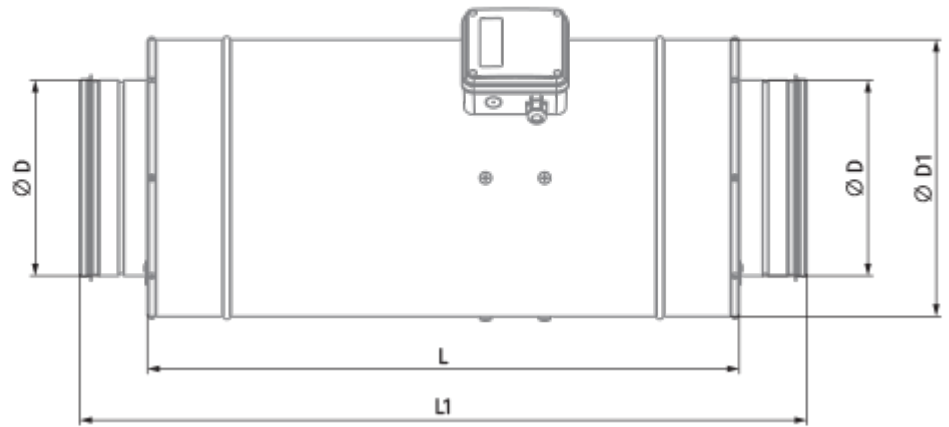

Iso-Primo EC 355 T

Mixed-flow inline fans in sound-insulated casings with EC-motors

- Maximum airflow: 3500
- Sound pressure level LpA at 3 m: 48
- Sound insulation
- Motor type: EC
- Impeller type: Mixed-flow
- Casing material: Galvanized steel
- Installation in any position
- Timer: Turn off timer

	Unit of measurement	Iso-Primo EC 355 T
Connected air duct size	mm	355
Speed	-	1
Phases	-	1
Minimum supply voltage	V	230
Maximum supply voltage	V	230
Power supply frequency	Hz	50/60
Rated power	W	353
Unit current	A	1.56
Maximum airflow	m ³ /h	3500
rotation speed at 50hz	-	2470
Sound pressure level LpA at 3 m	dB(A)	48
Weight	kg	20.7
Transported air temperature (max)	°C	55
Transported air temperature (min)	°C	-25
Ambient air temperature min	°C	1
Ambient air temperature max	°C	40
Ingress protection rating	-	IPX4
Ingress protection rating of the drive	-	IP44

Dimensions

Ø D	Ø D1	H	L	L1
354	412	471	601	739

Accessories

Other accessories

Name	Photo	Description
CDT E/0-10		Speed control for EC motors

Other accessories

Name	Photo	Description
SD 355/1200		Silencers for round ducts
SD 355/900		Silencers for round ducts
SD 355/600		Silencers for round ducts