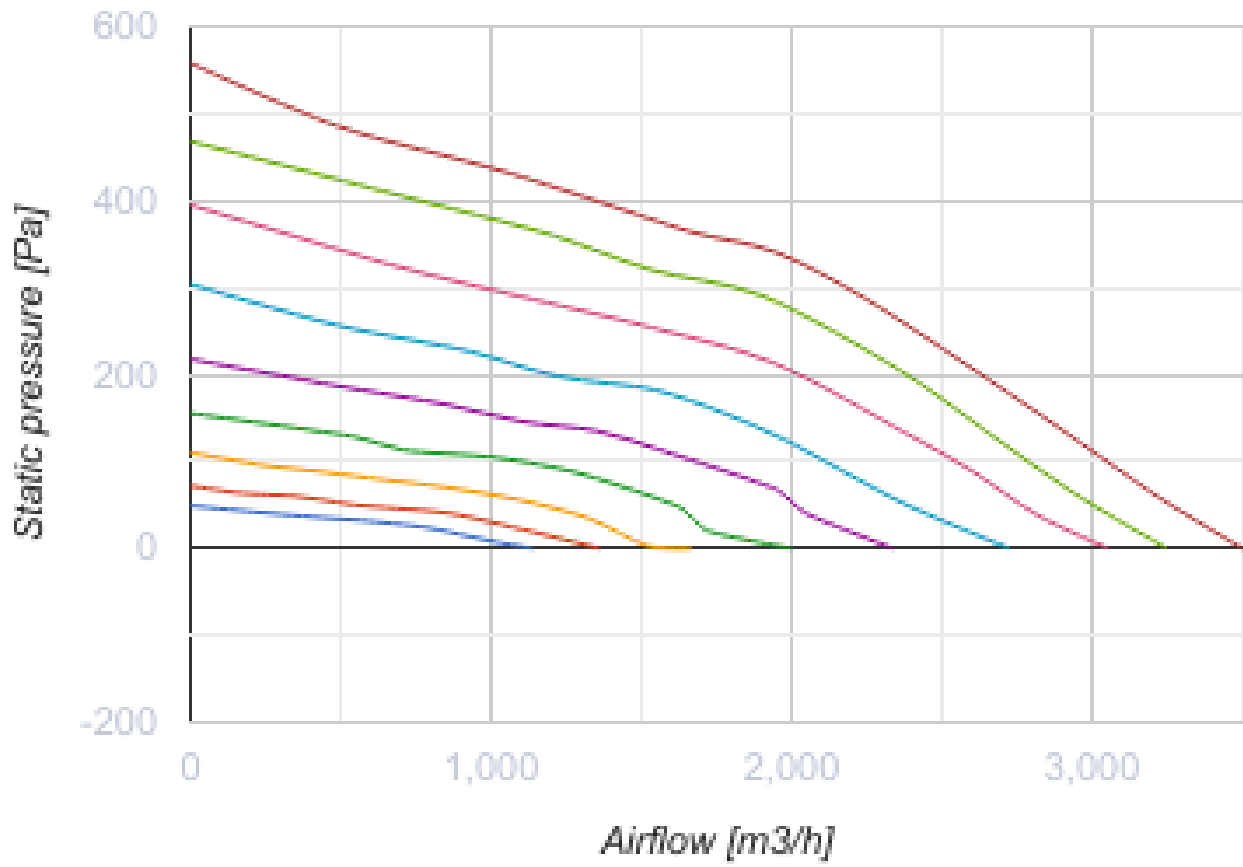

Iso-Primo EC 355 G1

Sound-insulated inline mixed-flow fans with EC motor

- Maximum airflow: 3500
- Sound pressure level LpA at 3 m: 48
- Sound insulation
- Motor type: EC
- Control: Speed controller
- Impeller type: Mixed
- Casing material: Galvanized steel
- Installation in any position
- Cable with mains plug
- Temperature sensor: Remote

	Unit of measurement	Iso-Primo EC 355 G1
Connected air duct size	mm	355
Speed	-	1
Phases	-	1
Minimum supply voltage	V	230
Maximum supply voltage	V	230
Power supply frequency	Hz	50/60
Rated power	W	353
Unit current	A	1.56
Maximum airflow	m ³ /h	3500
rotation speed at 50hz	-	2470
Sound pressure level LpA at 3 m	dB(A)	48
Weight	kg	20.7
Transported air temperature (max)	°C	55
Transported air temperature (min)	°C	-25
Ambient air temperature min	°C	1
Ambient air temperature max	°C	40
Ingress protection rating	-	IPX4
Ingress protection rating of the drive	-	IP44