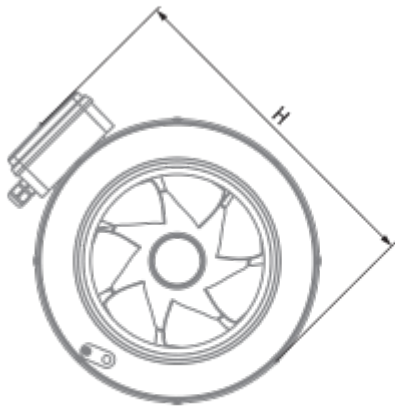

Accessories

Other accessories

Name	Photo	Description
SD 355/1200		Silencers for round ducts
SD 355/900		Silencers for round ducts
SD 355/600		Silencers for round ducts

Other accessories

Name	Photo	Description
VKA 355		Air dampers for round ducts

Other accessories

Name	Photo	Description
CDT E/0-10		Speed control for EC motors