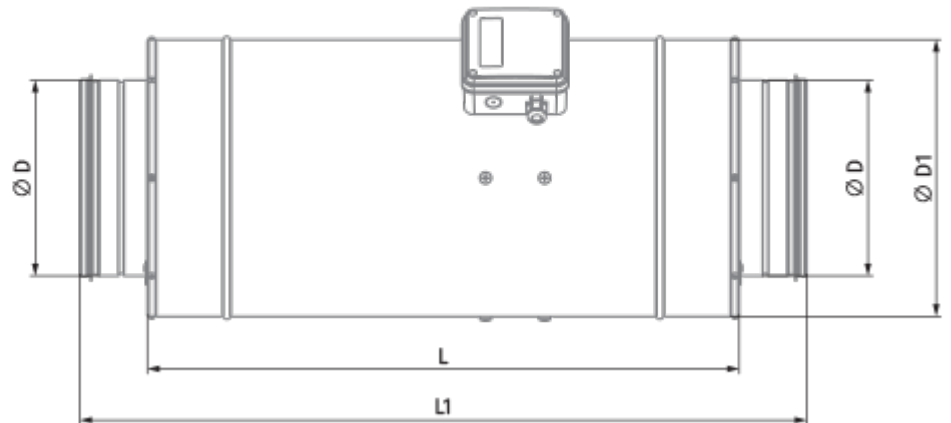

Iso-Primo EC 355 G1

Sound-insulated inline mixed-flow fans with EC motor

- Maximum airflow: 3500
- Sound pressure level LpA at 3 m: 48
- Sound insulation
- Motor type: EC
- Control: Speed controller
- Impeller type: Mixed
- Casing material: Galvanized steel
- Installation in any position
- Cable with mains plug
- Temperature sensor: Remote

	Unit of measurement	Iso-Primo EC 355 G1
Connected air duct size	mm	355
Speed	-	1
Phases	-	1
Minimum supply voltage	V	230
Maximum supply voltage	V	230
Power supply frequency	Hz	50/60
Rated power	W	353
Unit current	A	1.56
Maximum airflow	m ³ /h	3500
rotation speed at 50hz	-	2470
Sound pressure level LpA at 3 m	dB(A)	48
Weight	kg	20.7
Transported air temperature (max)	°C	55
Transported air temperature (min)	°C	-25
Ambient air temperature min	°C	1
Ambient air temperature max	°C	40
Ingress protection rating	-	IPX4
Ingress protection rating of the drive	-	IP44

Dimensions

Ø D	Ø D1	H	L	L1
354	412	471	601	739

Accessories

Other accessories

Name	Photo	Description
SD 355/1200		Silencers for round ducts
SD 355/900		Silencers for round ducts
SD 355/600		Silencers for round ducts