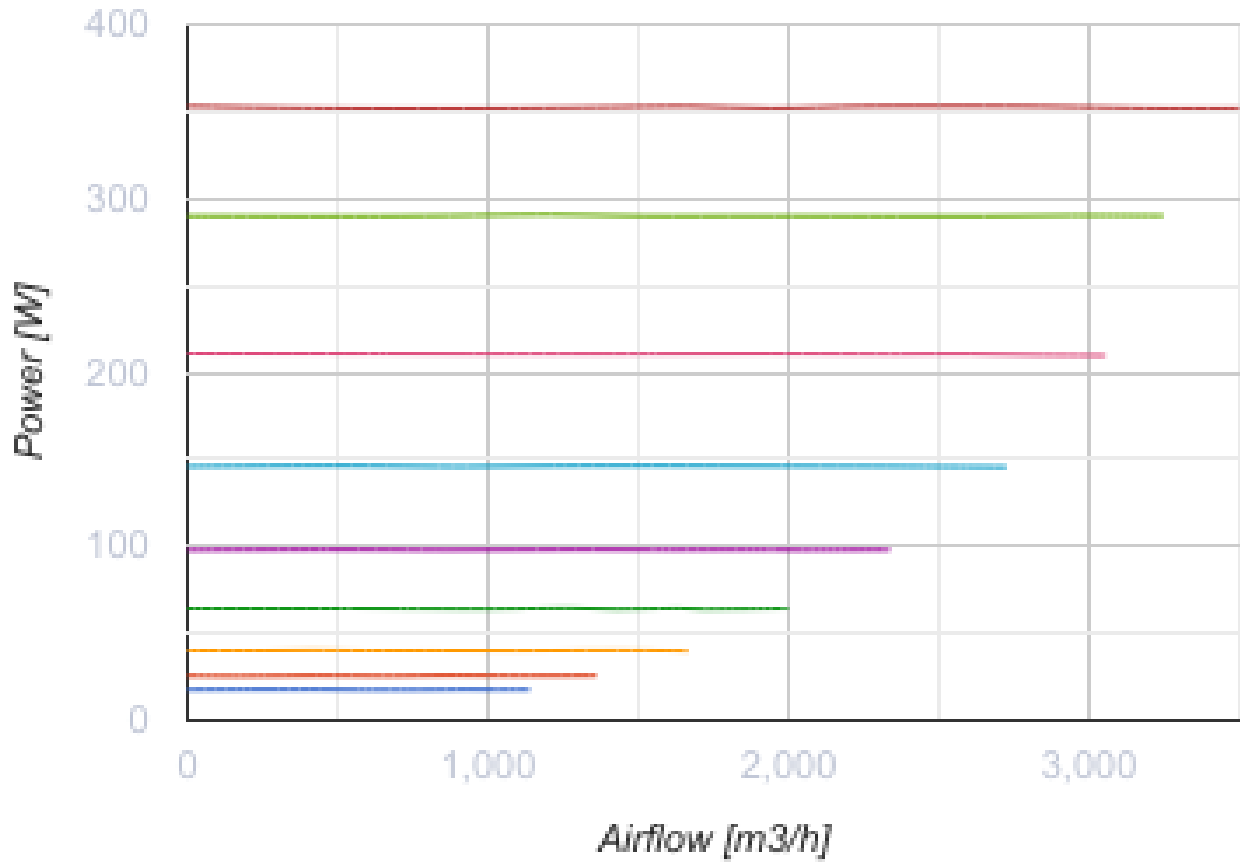

Iso-Primo EC 355 G1

Sound-insulated inline mixed-flow fans with EC motor

- Maximum airflow: 3500
- Sound pressure level LpA at 3 m: 48
- Sound insulation
- Motor type: EC
- Control: Speed controller
- Impeller type: Mixed
- Casing material: Galvanized steel
- Installation in any position
- Cable with mains plug
- Temperature sensor: Remote

	Unit of measurement	Iso-Primo EC 355 G1
Connected air duct size	mm	355
Speed	-	1
Phases	-	1
Minimum supply voltage	V	230
Maximum supply voltage	V	230
Power supply frequency	Hz	50/60
Rated power	W	353
Unit current	A	1.56
Maximum airflow	m ³ /h	3500
rotation speed at 50hz	-	2470
Sound pressure level LpA at 3 m	dB(A)	48
Weight	kg	20.7
Transported air temperature (max)	°C	55
Transported air temperature (min)	°C	-25
Ambient air temperature min	°C	1
Ambient air temperature max	°C	40
Ingress protection rating	-	IPX4
Ingress protection rating of the drive	-	IP44