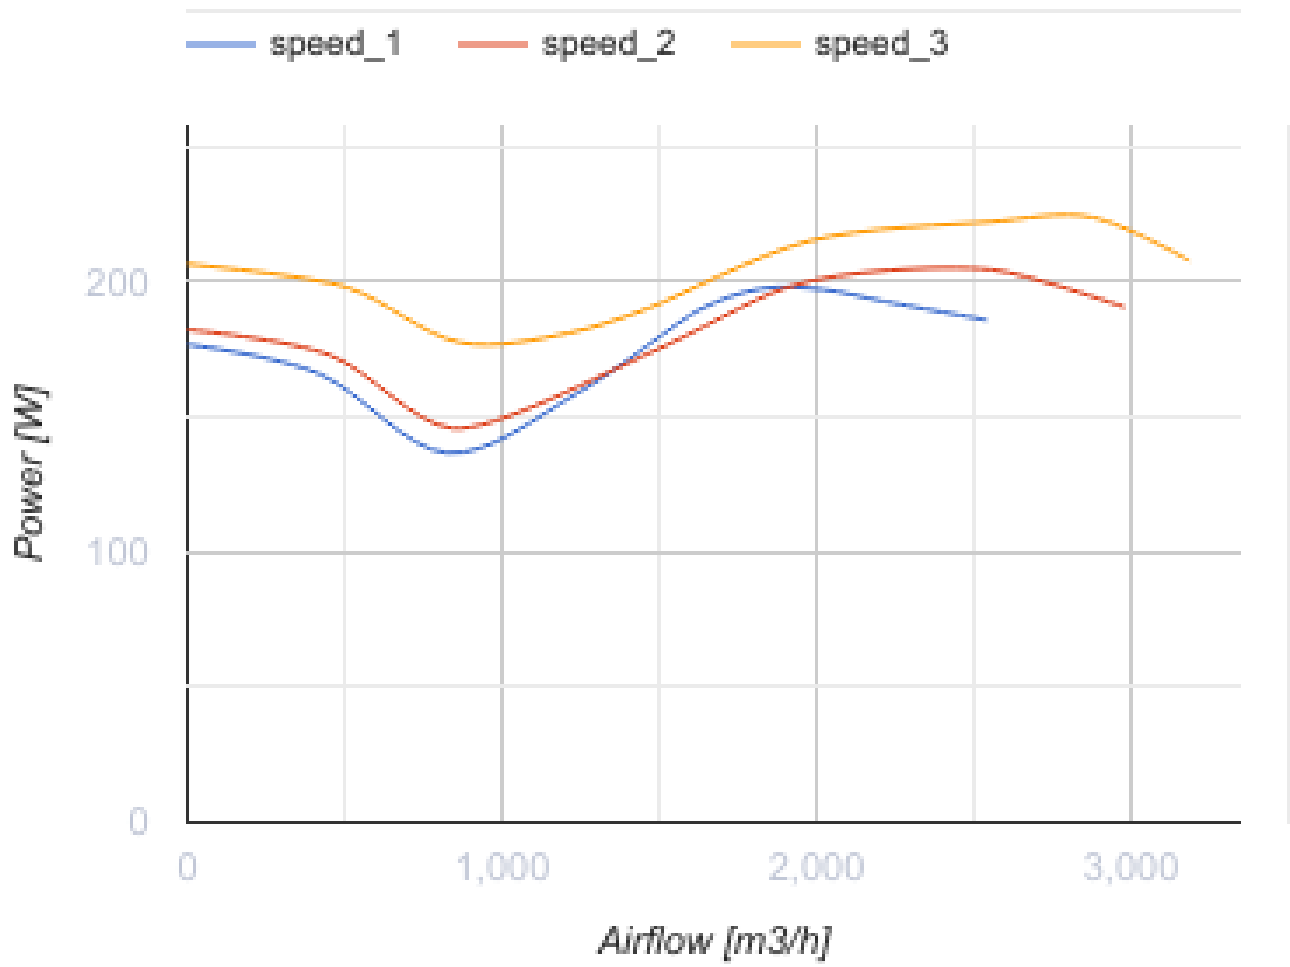

# Iso-Primo 400

Mixed-flow inline fans in sound-insulated casings

- Maximum airflow: 3185
- Sound pressure level LpA at 3 m: 37
- Sound insulation
- Motor type: AC
- Impeller type: Mixed-flow
- Casing material: Galvanized steel
- Installation in any position

	Unit of measurement	Iso-Primo 400		
Connected air duct size	mm	400		
Speed	-	3		
Phases	-	1		
Minimum supply voltage	V	230		
Maximum supply voltage	V	230		
Power supply frequency	Hz	50		
Rated power	W	197	204	224
Unit current	A	0.91	0.90	0.98
Maximum airflow	m <sup>3</sup> /h	2543	2979	3185
rotation speed at 50hz	-	1320	1390	1446
Sound pressure level LpA at 3 m	dB(A)	34	35	37
Weight	kg	22.8		
Transported air temperature (max)	°C	55		
Transported air temperature (min)	°C	-25		
Ambient air temperature min	°C	1		
Ambient air temperature max	°C	40		
Ingress protection rating	-	IPX4		
Ingress protection rating of the drive	-	IP20		

## Dimensions

Ø D	Ø D1	H	L	L1
399	460	517	648	785

## Ecodesign

Trademark	Blauberg
Model	Iso-Primo 400
Type of ventilation unit	Unidirectional
Type of drive installed	Integrated VSD
Type of heat recovery system	None
Nominal flow rate (m <sup>3</sup> /s)	0.718
Nominal external pressure (Pa)	99
Maximum external leakage rates (%)	2.7
Static efficiency (%)	33
Effective electric power input (kW)	0.22
Sound power level (dB(A))	58
Declared typology	NRVU UVU