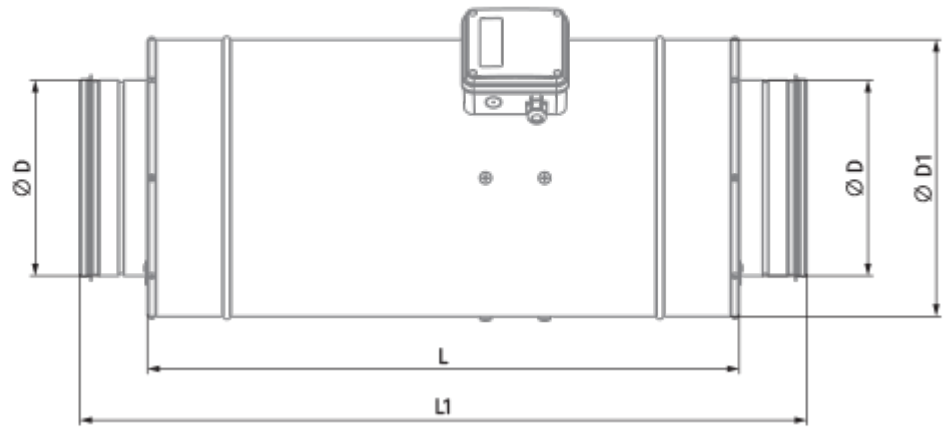

# Iso-Primo 400

Mixed-flow inline fans in sound-insulated casings

- Maximum airflow: 3185
- Sound pressure level LpA at 3 m: 37
- Sound insulation
- Motor type: AC
- Impeller type: Mixed-flow
- Casing material: Galvanized steel
- Installation in any position

	Unit of measurement	Iso-Primo 400		
Connected air duct size	mm	400		
Speed	-	3		
Phases	-	1		
Minimum supply voltage	V	230		
Maximum supply voltage	V	230		
Power supply frequency	Hz	50		
Rated power	W	197	204	224
Unit current	A	0.91	0.90	0.98
Maximum airflow	m <sup>3</sup> /h	2543	2979	3185
rotation speed at 50hz	-	1320	1390	1446
Sound pressure level LpA at 3 m	dB(A)	34	35	37
Weight	kg	22.8		
Transported air temperature (max)	°C	55		
Transported air temperature (min)	°C	-25		
Ambient air temperature min	°C	1		
Ambient air temperature max	°C	40		
Ingress protection rating	-	IPX4		
Ingress protection rating of the drive	-	IP20		

## Dimensions

Ø D	Ø D1	H	L	L1
399	460	517	648	785