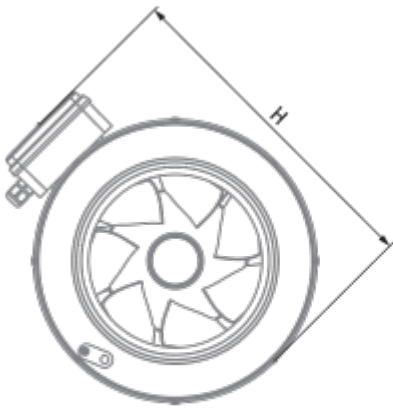

# Iso-Primo 400

Mixed-flow inline fans in sound-insulated casings

- Maximum airflow: 3185
- Sound pressure level LpA at 3 m: 37
- Sound insulation
- Motor type: AC
- Impeller type: Mixed-flow
- Casing material: Galvanized steel
- Installation in any position

	Unit of measurement	Iso-Primo 400		
Connected air duct size	mm	400		
Speed	-	3		
Phases	-	1		
Minimum supply voltage	V	230		
Maximum supply voltage	V	230		
Power supply frequency	Hz	50		
Rated power	W	197	204	224
Unit current	A	0.91	0.90	0.98
Maximum airflow	m <sup>3</sup> /h	2543	2979	3185
rotation speed at 50hz	-	1320	1390	1446
Sound pressure level LpA at 3 m	dB(A)	34	35	37
Weight	kg	22.8		
Transported air temperature (max)	°C	55		
Transported air temperature (min)	°C	-25		
Ambient air temperature min	°C	1		
Ambient air temperature max	°C	40		
Ingress protection rating	-	IPX4		
Ingress protection rating of the drive	-	IP20		

## Dimensions

Ø D	Ø D1	H	L	L1
399	460	517	648	785