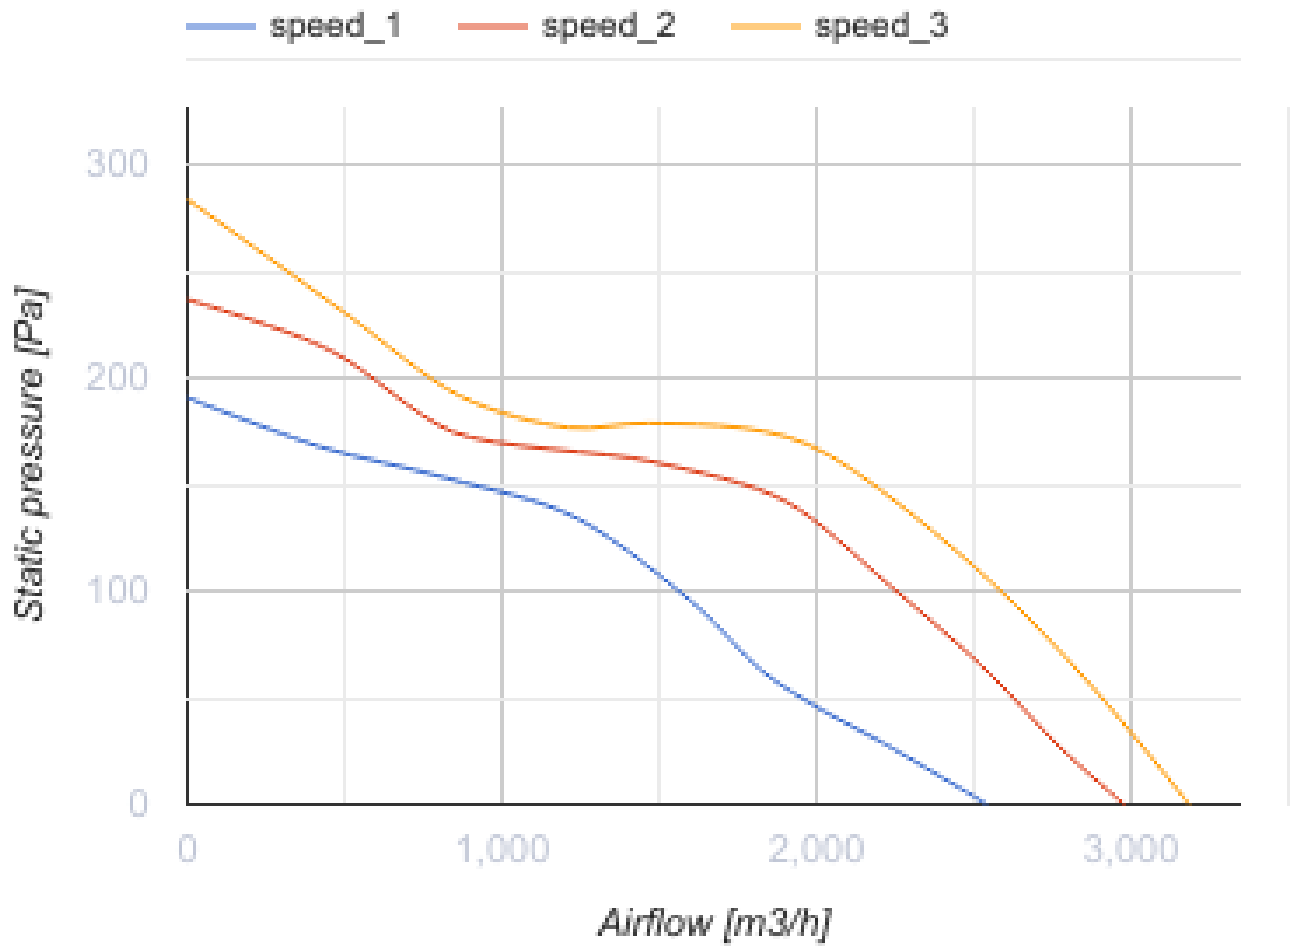

# Iso-Primo 400

Mixed-flow inline fans in sound-insulated casings

- Maximum airflow: 3185
- Sound pressure level LpA at 3 m: 37
- Sound insulation
- Motor type: AC
- Impeller type: Mixed-flow
- Casing material: Galvanized steel
- Installation in any position

	Unit of measurement	Iso-Primo 400		
Connected air duct size	mm	400		
Speed	-	3		
Phases	-	1		
Minimum supply voltage	V	230		
Maximum supply voltage	V	230		
Power supply frequency	Hz	50		
Rated power	W	197	204	224
Unit current	A	0.91	0.90	0.98
Maximum airflow	m <sup>3</sup> /h	2543	2979	3185
rotation speed at 50hz	-	1320	1390	1446
Sound pressure level LpA at 3 m	dB(A)	34	35	37
Weight	kg	22.8		
Transported air temperature (max)	°C	55		
Transported air temperature (min)	°C	-25		
Ambient air temperature min	°C	1		
Ambient air temperature max	°C	40		
Ingress protection rating	-	IPX4		
Ingress protection rating of the drive	-	IP20		

## Dimensions

Ø D	Ø D1	H	L	L1
399	460	517	648	785

## Ecodesign

Trademark	Blauberg
Model	Iso-Primo 400
Type of ventilation unit	Unidirectional
Type of drive installed	Integrated VSD
Type of heat recovery system	None
Nominal flow rate (m <sup>3</sup> /s)	0.718
Nominal external pressure (Pa)	99
Maximum external leakage rates (%)	2.7
Static efficiency (%)	33
Effective electric power input (kW)	0.22
Sound power level (dB(A))	58
Declared typology	NRVU UVU