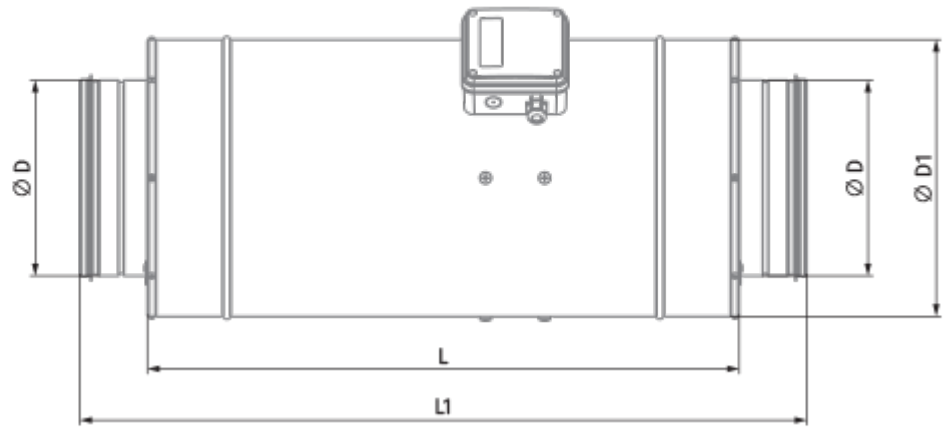

Iso-Primo 355

Sound-insulated inline mixed-flow fans

- Maximum airflow: 2360
- Sound pressure level LpA at 3 m: 1470
- Sound insulation
- Motor type: AC
- Impeller type: Mixed-flow
- Casing material: Galvanized steel
- Installation in any position

	Unit of measurement	Iso-Primo 355		
Connected air duct size	mm	355		
Speed	-	3		
Phases	-	1		
Minimum supply voltage	V	230		
Maximum supply voltage	V	230		
Power supply frequency	Hz	50		
Rated power	W	126	131	150
Unit current	A	0.60	0.58	0.66
Maximum airflow	m ³ /h	1986	2170	2360
rotation speed at 50hz	-	1350	1400	1470
Sound pressure level LpA at 3 m	dB(A)	1350	1400	1470
Weight	kg	20.7		
Transported air temperature (max)	°C	55		
Transported air temperature (min)	°C	-25		
Ambient air temperature min	°C	1		
Ambient air temperature max	°C	40		
Ingress protection rating	-	IPX4		
Ingress protection rating of the drive	-	IP20		

Dimensions

Ø D	Ø D1	H	L	L1
354	412	471	601	739

Ecodesign

Trademark	Blauberg
Model	Iso-Primo 355
Type of ventilation unit	Unidirectional
Type of drive installed	Integrated VSD
Type of heat recovery system	None
Nominal flow rate (m ³ /s)	0.457
Nominal external pressure (Pa)	129
Maximum external leakage rates (%)	2.7
Static efficiency (%)	41.8
Effective electric power input (kW)	0.144
Sound power level (dB(A))	58
Declared typology	NRVU UVU