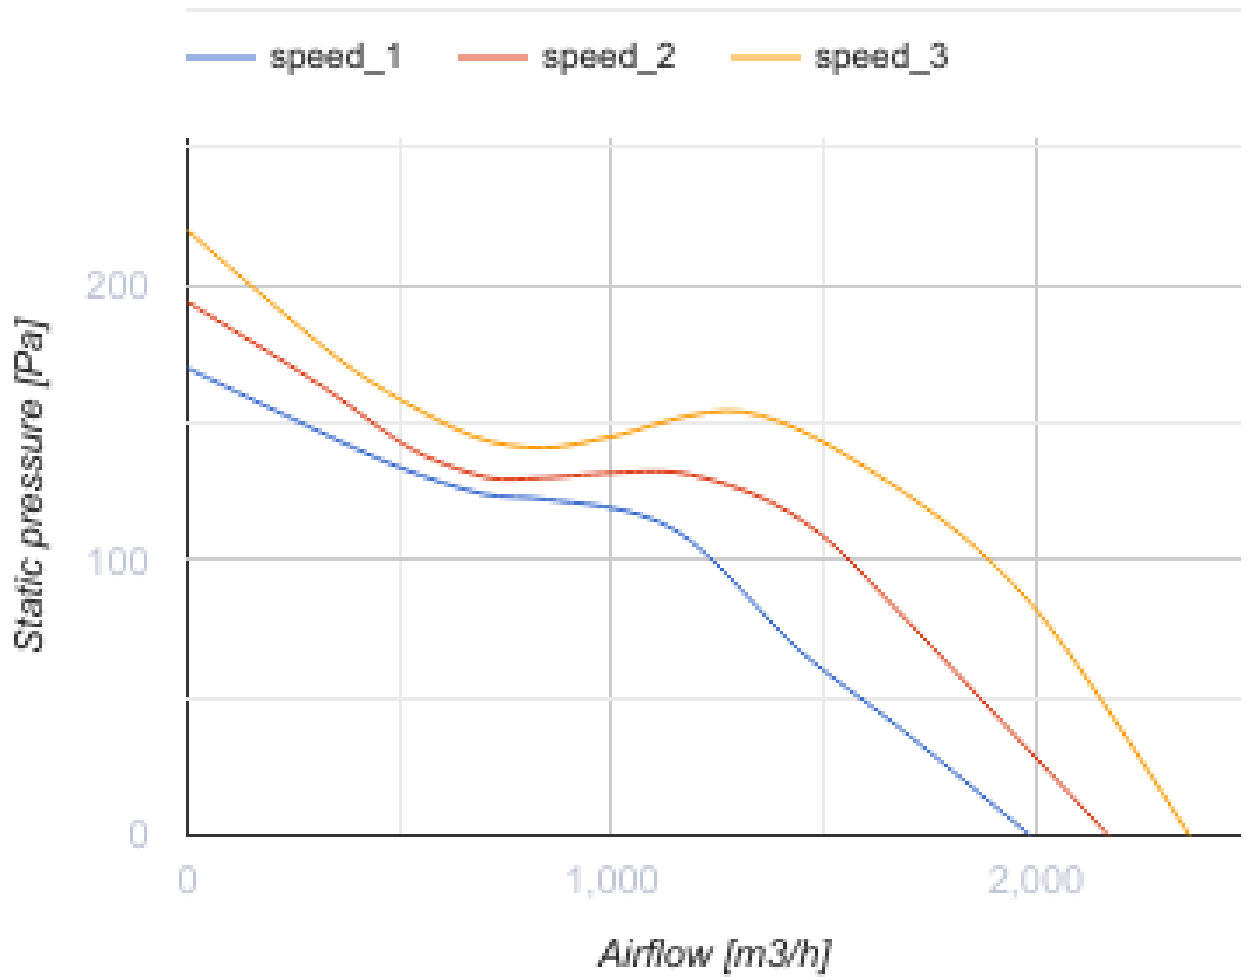

Iso-Primo 355

Sound-insulated inline mixed-flow fans

- Maximum airflow: 2360
- Sound pressure level LpA at 3 m: 1470
- Sound insulation
- Motor type: AC
- Impeller type: Mixed-flow
- Casing material: Galvanized steel
- Installation in any position

	Unit of measurement	Iso-Primo 355		
Connected air duct size	mm	355		
Speed	-	3		
Phases	-	1		
Minimum supply voltage	V	230		
Maximum supply voltage	V	230		
Power supply frequency	Hz	50		
Rated power	W	126	131	150
Unit current	A	0.60	0.58	0.66
Maximum airflow	m ³ /h	1986	2170	2360
rotation speed at 50hz	-	1350	1400	1470
Sound pressure level LpA at 3 m	dB(A)	1350	1400	1470
Weight	kg	20.7		
Transported air temperature (max)	°C	55		
Transported air temperature (min)	°C	-25		
Ambient air temperature min	°C	1		
Ambient air temperature max	°C	40		
Ingress protection rating	-	IPX4		
Ingress protection rating of the drive	-	IP20		

Dimensions

Ø D	Ø D1	H	L	L1
354	412	471	601	739

Ecodesign

Trademark	Blauberg
Model	Iso-Primo 355
Type of ventilation unit	Unidirectional
Type of drive installed	Integrated VSD
Type of heat recovery system	None
Nominal flow rate (m ³ /s)	0.457
Nominal external pressure (Pa)	129
Maximum external leakage rates (%)	2.7
Static efficiency (%)	41.8
Effective electric power input (kW)	0.144
Sound power level (dB(A))	58
Declared typology	NRVU UVU