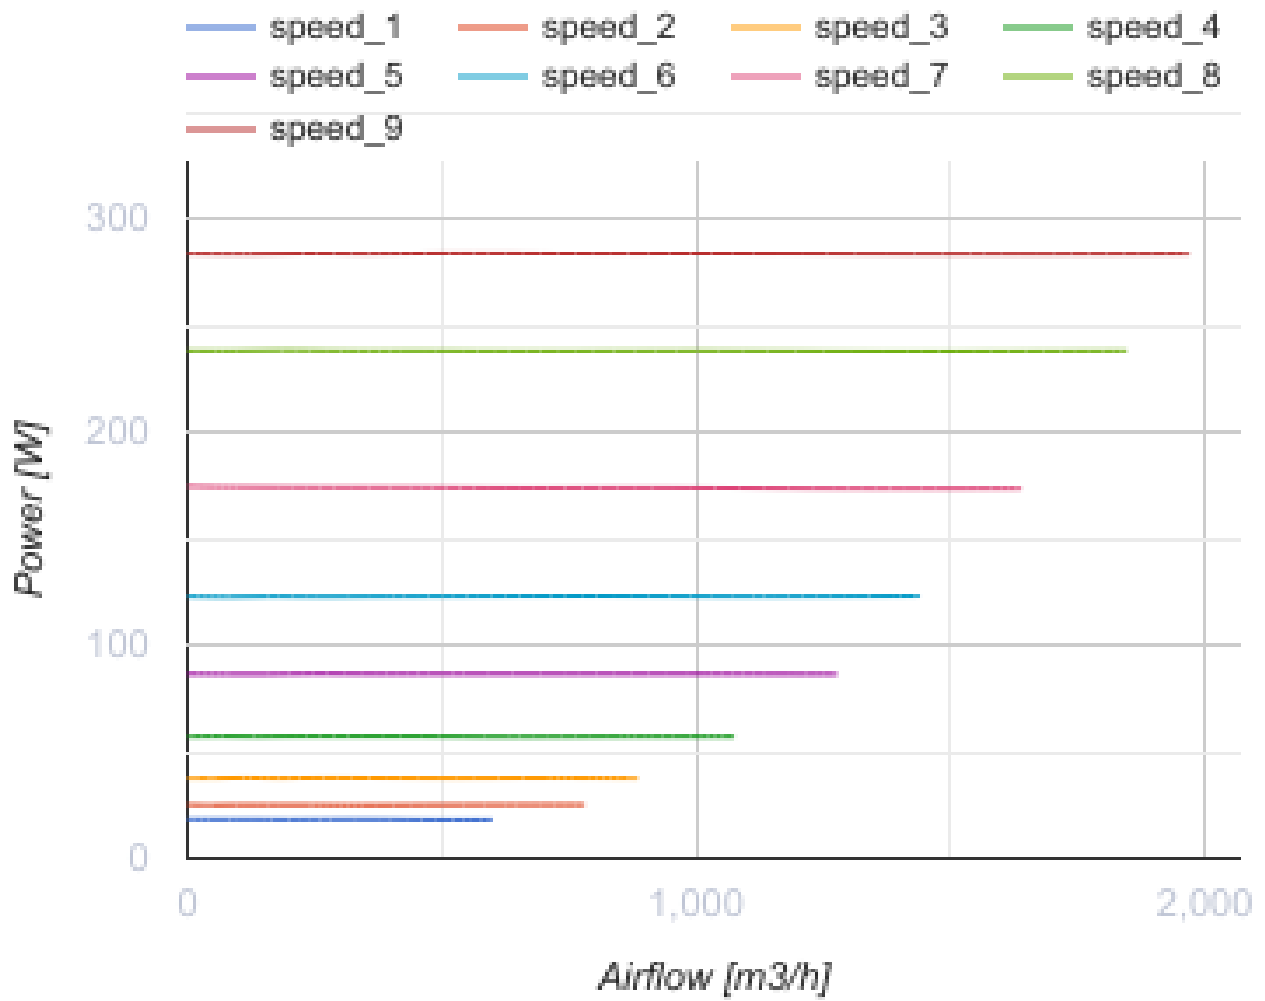

# Iso-Mix EC 315 W1

Sound-insulated inline mixed-flow fans with EC motor

- Maximum airflow: 1970
- Sound pressure level LpA at 3 m: 46
- Sound insulation
- Motor type: EC
- Impeller type: Mixed-flow
- Casing material: Coated steel
- Installation in any position
- Cable with mains plug

	Unit of measurement	Iso-Mix EC 315 W1
Connected air duct size	mm	315
Speed	-	1
Minimum supply voltage	V	230
Maximum supply voltage	V	230
Power supply frequency	Hz	50/60
Rated power	W	284
Unit current	A	1.25
Maximum airflow	m <sup>3</sup> /h	1970
Sound pressure level LpA at 3 m	dB(A)	46
Weight	kg	19.8
Transported air temperature (max)	°C	55
Transported air temperature (min)	°C	-25
Ingress protection rating	-	IPX4

## Dimensions

ØD	B	B1	L	H
313	478	528	455	785