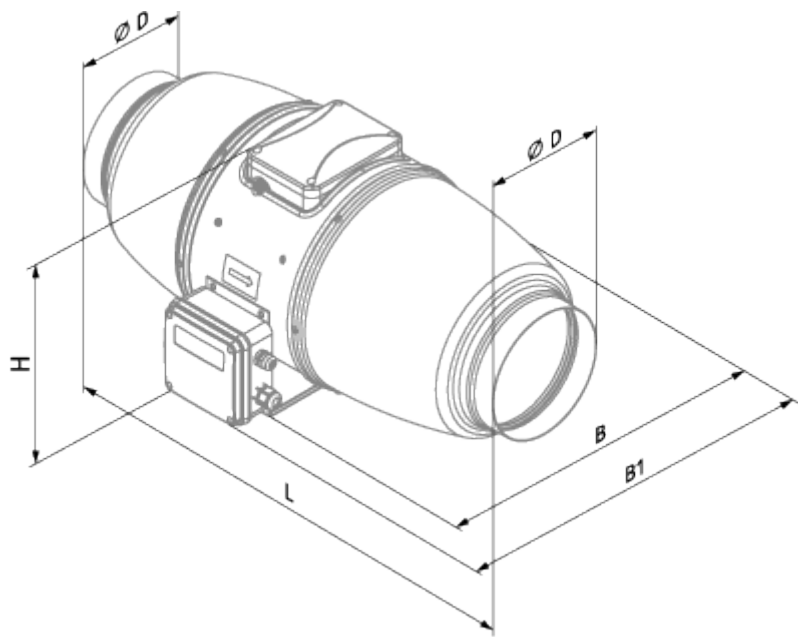

# Iso-Mix EC 315 W1

Sound-insulated inline mixed-flow fans with EC motor

- Maximum airflow: 1970
- Sound pressure level LpA at 3 m: 46
- Sound insulation
- Motor type: EC
- Impeller type: Mixed-flow
- Casing material: Coated steel
- Installation in any position
- Cable with mains plug

	Unit of measurement	Iso-Mix EC 315 W1
Connected air duct size	mm	315
Speed	-	1
Minimum supply voltage	V	230
Maximum supply voltage	V	230
Power supply frequency	Hz	50/60
Rated power	W	284
Unit current	A	1.25
Maximum airflow	m <sup>3</sup> /h	1970
Sound pressure level LpA at 3 m	dB(A)	46
Weight	kg	19.8
Transported air temperature (max)	°C	55
Transported air temperature (min)	°C	-25
Ingress protection rating	-	IPX4

## Dimensions

ØD	B	B1	L	H
313	478	528	455	785