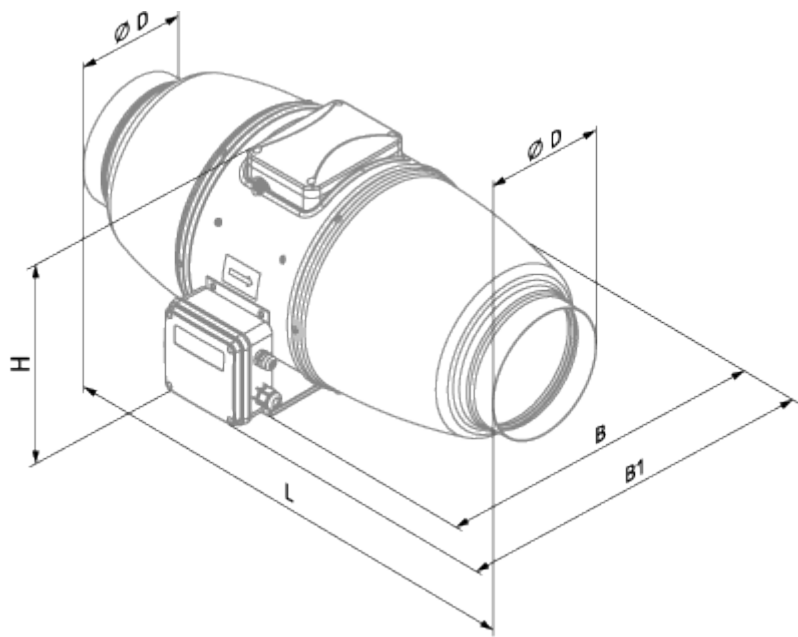

Iso-Mix EC 250 W1

Sound-insulated inline mixed-flow fans with EC motor

- Maximum airflow: 1285
- Sound pressure level LpA at 3 m: 42
- Sound insulation
- Motor type: EC
- Impeller type: Mixed-flow
- Casing material: Coated steel
- Installation in any position
- Cable with mains plug

| | Unit of measurement | Iso-Mix EC 250 W1 |
|-----------------------------------|---------------------|-------------------|
| Connected air duct size | mm | 250 |
| Speed | - | 1 |
| Minimum supply voltage | V | 230 |
| Maximum supply voltage | V | 230 |
| Power supply frequency | Hz | 50/60 |
| Rated power | W | 169 |
| Unit current | A | 1.38 |
| Maximum airflow | m ³ /h | 1285 |
| Sound pressure level LpA at 3 m | dB(A) | 42 |
| Weight | kg | 12.5 |
| Transported air temperature (max) | °C | 55 |
| Transported air temperature (min) | °C | -25 |
| Ingress protection rating | - | IPX4 |

Dimensions

| ØD | B | B1 | L | H |
|-----|-----|-----|-----|-----|
| 248 | 402 | 452 | 363 | 664 |

Accessories

EC motors regulators

| Name | Photo | Description |
|----------------------------|---|-----------------------------|
| CDT E/0-10 |  | Speed control for EC motors |