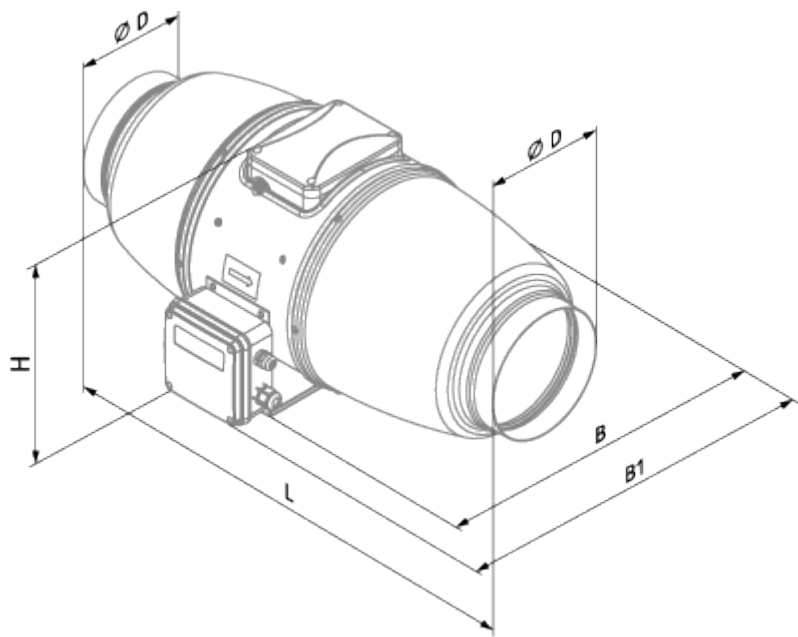

Iso-Mix EC 250 W1

Sound-insulated inline mixed-flow fans with EC motor

- Maximum airflow: 1285
- Sound pressure level LpA at 3 m: 42
- Sound insulation
- Motor type: EC
- Impeller type: Mixed-flow
- Casing material: Coated steel
- Installation in any position
- Cable with mains plug

	Unit of measurement	Iso-Mix EC 250 W1
Connected air duct size	mm	250
Speed	-	1
Minimum supply voltage	V	230
Maximum supply voltage	V	230
Power supply frequency	Hz	50/60
Rated power	W	169
Unit current	A	1.38
Maximum airflow	m ³ /h	1285
Sound pressure level LpA at 3 m	dB(A)	42
Weight	kg	12.5
Transported air temperature (max)	°C	55
Transported air temperature (min)	°C	-25
Ingress protection rating	-	IPX4

Dimensions

ØD	B	B1	L	H
248	402	452	363	664

Accessories

EC motors regulators

Name	Photo	Description
CDT E/0-10		Speed control for EC motors