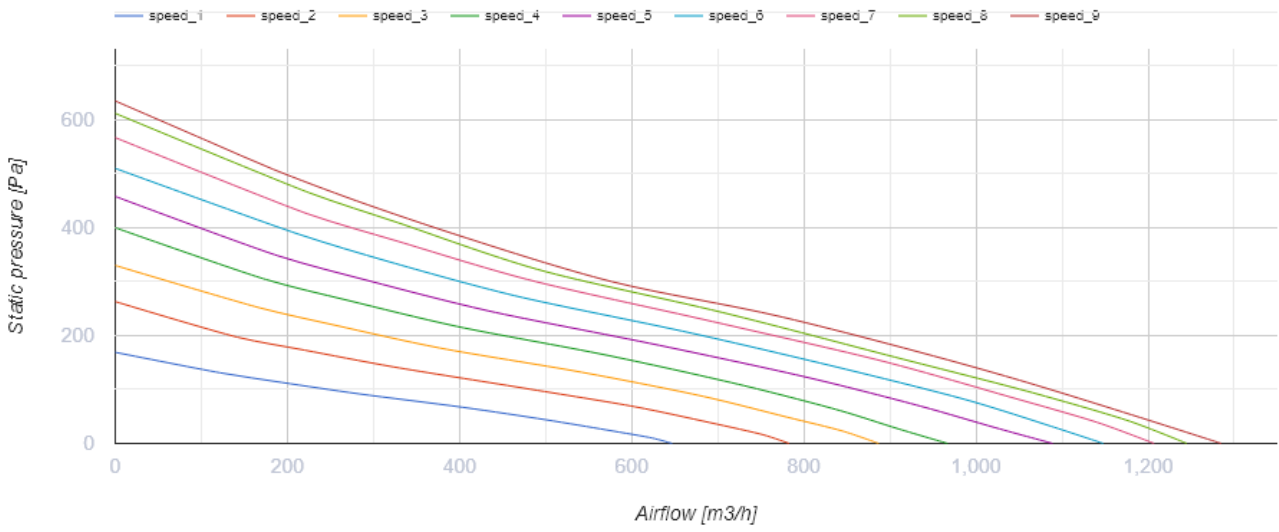

Iso-Mix EC 250 W1

Sound-insulated inline mixed-flow fans with EC motor

- Maximum airflow: 1285
- Sound pressure level LpA at 3 m: 42
- Sound insulation
- Motor type: EC
- Impeller type: Mixed-flow
- Casing material: Coated steel
- Installation in any position
- Cable with mains plug

| | Unit of measurement | Iso-Mix EC 250 W1 |
|-----------------------------------|---------------------|-------------------|
| Connected air duct size | mm | 250 |
| Speed | - | 1 |
| Minimum supply voltage | V | 230 |
| Maximum supply voltage | V | 230 |
| Power supply frequency | Hz | 50/60 |
| Rated power | W | 169 |
| Unit current | A | 1.38 |
| Maximum airflow | m ³ /h | 1285 |
| Sound pressure level LpA at 3 m | dB(A) | 42 |
| Weight | kg | 12.5 |
| Transported air temperature (max) | °C | 55 |
| Transported air temperature (min) | °C | -25 |
| Ingress protection rating | - | IPX4 |

Dimensions

| ØD | B | B1 | L | H |
|-----|-----|-----|-----|-----|
| 248 | 402 | 452 | 363 | 664 |

Accessories

EC motors regulators

| Name | Photo | Description |
|----------------------------|---|-----------------------------|
| CDT E/0-10 |  | Speed control for EC motors |