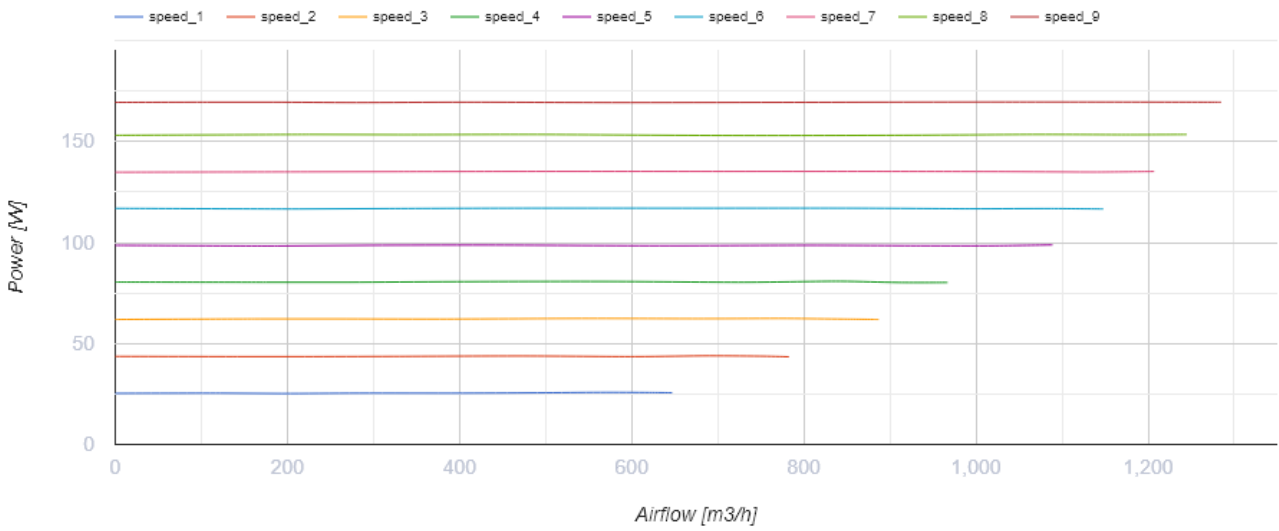

Iso-Mix EC 250 W1

Sound-insulated inline mixed-flow fans with EC motor

- Maximum airflow: 1285
- Sound pressure level LpA at 3 m: 42
- Sound insulation
- Motor type: EC
- Impeller type: Mixed-flow
- Casing material: Coated steel
- Installation in any position
- Cable with mains plug

| | Unit of measurement | Iso-Mix EC 250 W1 |
|-----------------------------------|---------------------|-------------------|
| Connected air duct size | mm | 250 |
| Speed | - | 1 |
| Minimum supply voltage | V | 230 |
| Maximum supply voltage | V | 230 |
| Power supply frequency | Hz | 50/60 |
| Rated power | W | 169 |
| Unit current | A | 1.38 |
| Maximum airflow | m ³ /h | 1285 |
| Sound pressure level LpA at 3 m | dB(A) | 42 |
| Weight | kg | 12.5 |
| Transported air temperature (max) | °C | 55 |
| Transported air temperature (min) | °C | -25 |
| Ingress protection rating | - | IPX4 |

Dimensions

| ØD | B | B1 | L | H |
|-----|-----|-----|-----|-----|
| 248 | 402 | 452 | 363 | 664 |

Accessories

EC motors regulators

| Name | Photo | Description |
|----------------------------|---|-----------------------------|
| CDT E/0-10 |  | Speed control for EC motors |