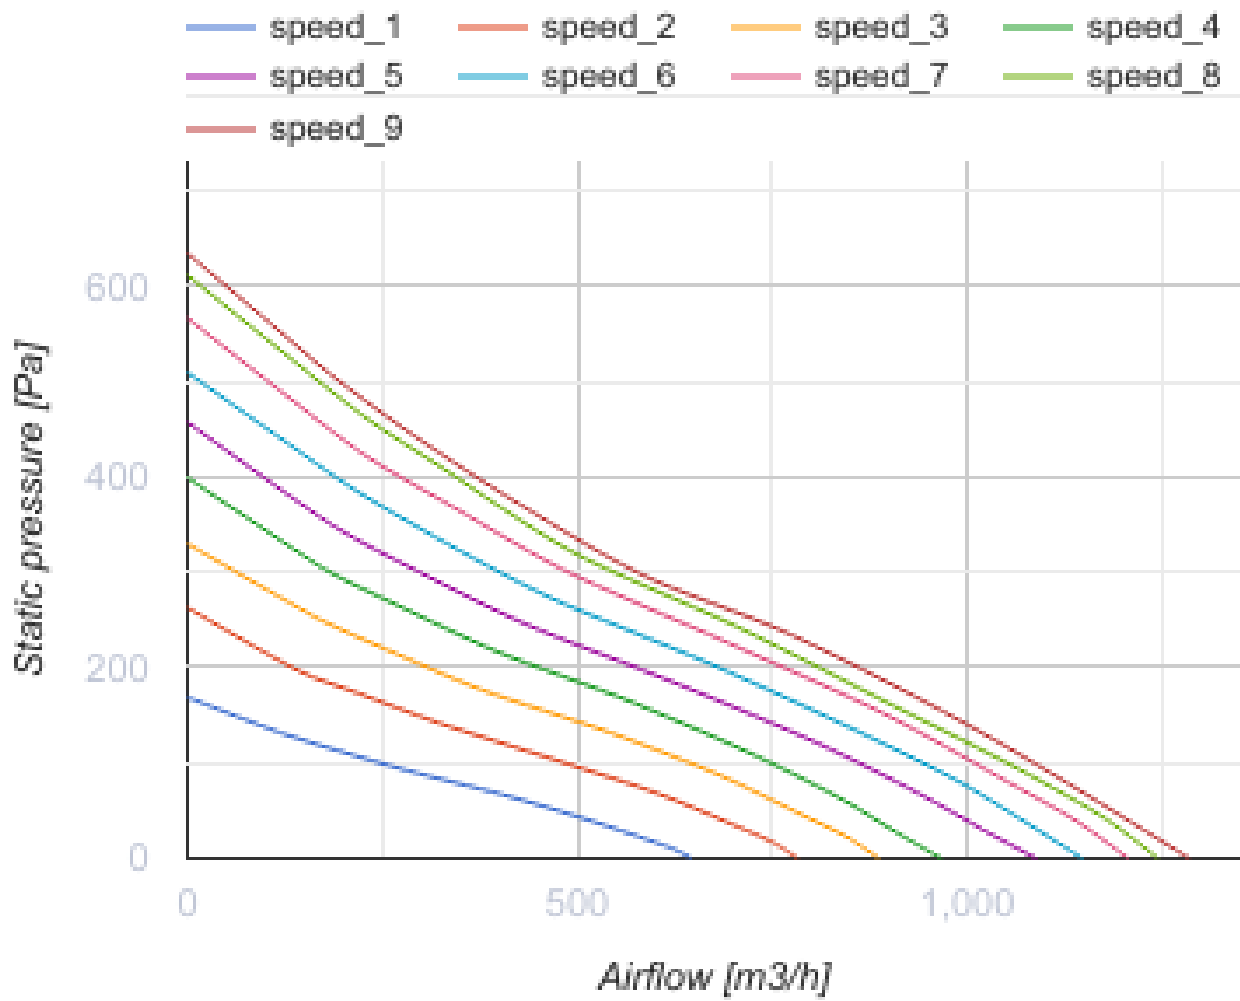

Iso-Mix EC 250 W1

Sound-insulated inline mixed-flow fans with EC motor

- Maximum airflow: 1285
- Sound pressure level LpA at 3 m: 42
- Sound insulation
- Motor type: EC
- Impeller type: Mixed-flow
- Casing material: Coated steel
- Installation in any position
- Cable with mains plug

	Unit of measurement	Iso-Mix EC 250 W1
Connected air duct size	mm	250
Speed	-	1
Minimum supply voltage	V	230
Maximum supply voltage	V	230
Power supply frequency	Hz	50/60
Rated power	W	169
Unit current	A	1.38
Maximum airflow	m ³ /h	1285
Sound pressure level LpA at 3 m	dB(A)	42
Weight	kg	12.5
Transported air temperature (max)	°C	55
Transported air temperature (min)	°C	-25
Ingress protection rating	-	IPX4

Dimensions

ØD	B	B1	L	H
248	402	452	363	664

Accessories

EC motors regulators

Name	Photo	Description
CDT E/0-10		Speed control for EC motors