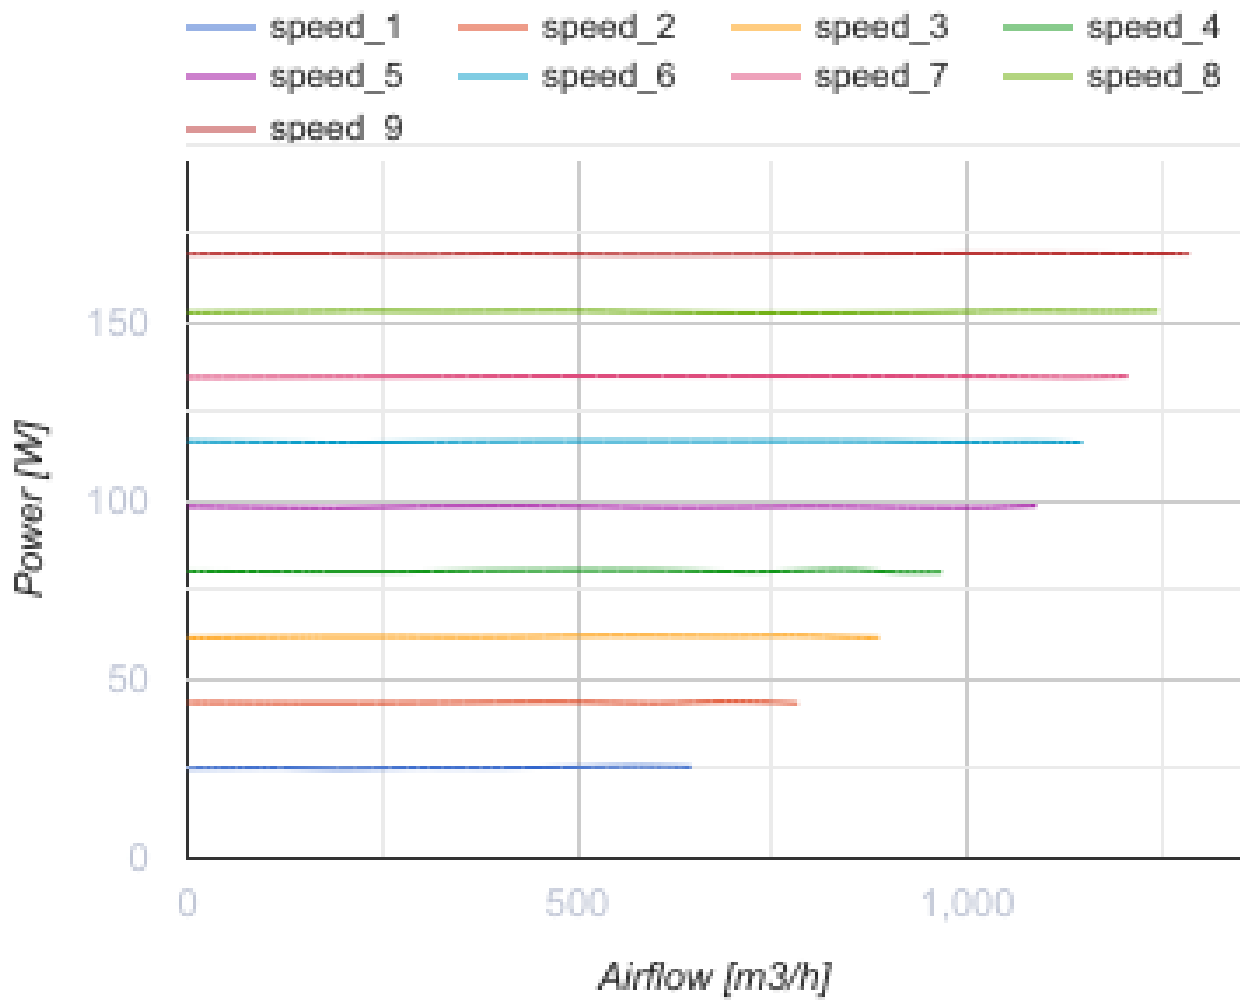

Iso-Mix EC 250 W1

Sound-insulated inline mixed-flow fans with EC motor

- Maximum airflow: 1285
- Sound pressure level LpA at 3 m: 42
- Sound insulation
- Motor type: EC
- Impeller type: Mixed-flow
- Casing material: Coated steel
- Installation in any position
- Cable with mains plug

	Unit of measurement	Iso-Mix EC 250 W1
Connected air duct size	mm	250
Speed	-	1
Minimum supply voltage	V	230
Maximum supply voltage	V	230
Power supply frequency	Hz	50/60
Rated power	W	169
Unit current	A	1.38
Maximum airflow	m ³ /h	1285
Sound pressure level LpA at 3 m	dB(A)	42
Weight	kg	12.5
Transported air temperature (max)	°C	55
Transported air temperature (min)	°C	-25
Ingress protection rating	-	IPX4

Dimensions

ØD	B	B1	L	H
248	402	452	363	664

Accessories

EC motors regulators

Name	Photo	Description
CDT E/0-10		Speed control for EC motors