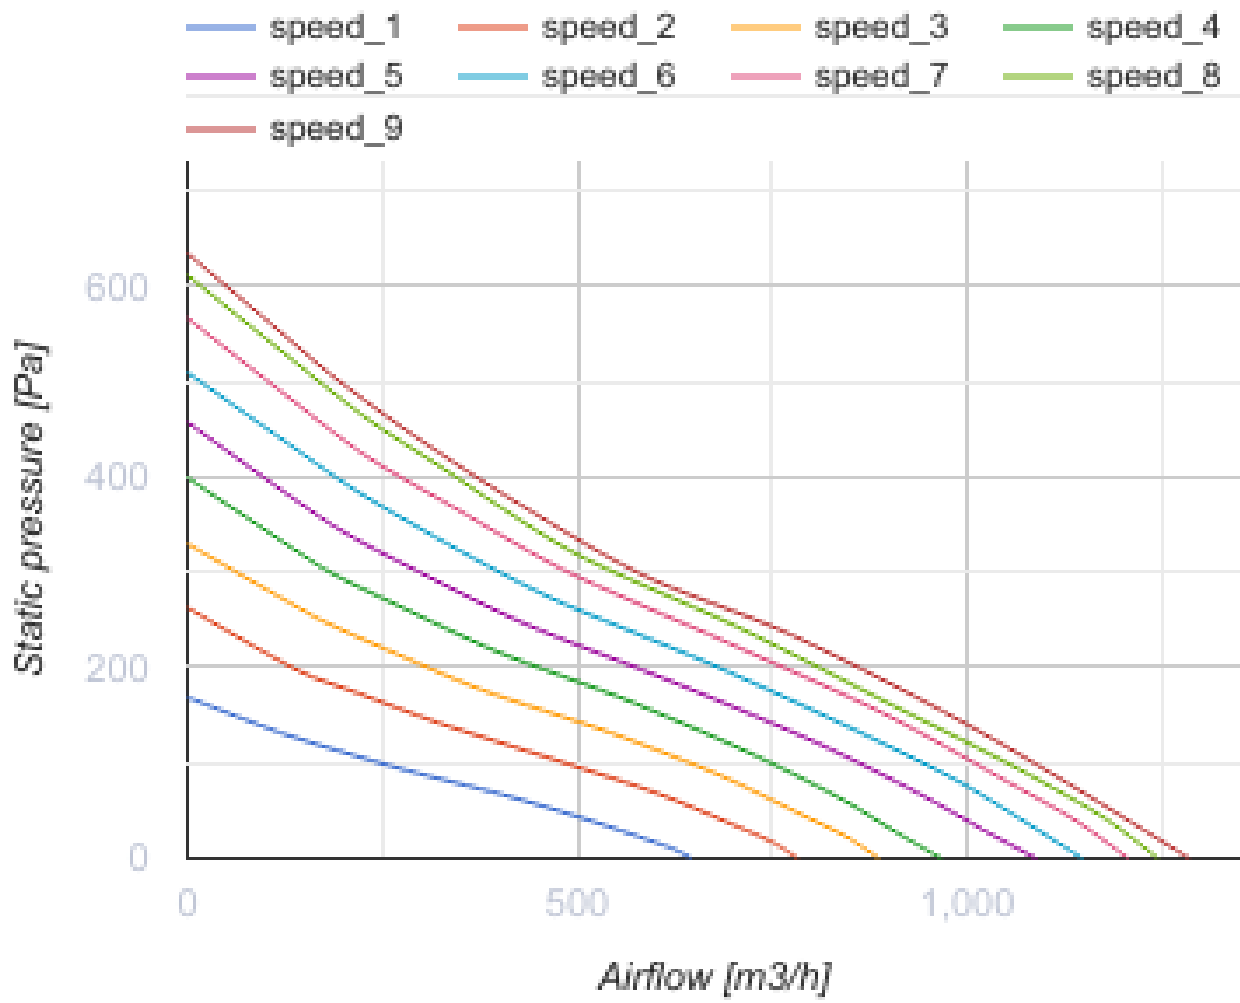

Iso-Mix EC 250 GI1

Sound-insulated inline mixed-flow fans with EC motor

- Maximum airflow: 1285
- Sound pressure level LpA at 3 m: 42
- Sound insulation
- Motor type: EC
- Control: Built-in speed controller
- Impeller type: Mixed-flow
- Casing material: Coated steel
- Installation in any position
- Cable with mains plug
- Temperature sensor

	Unit of measurement	Iso-Mix EC 250 GI1
Connected air duct size	mm	250
Speed	-	1
Minimum supply voltage	V	230
Maximum supply voltage	V	230
Power supply frequency	Hz	50/60
Rated power	W	169
Unit current	A	1.38
Maximum airflow	m ³ /h	1285
Sound pressure level LpA at 3 m	dB(A)	42
Weight	kg	12.5
Transported air temperature (max)	°C	55
Transported air temperature (min)	°C	-25
Ingress protection rating	-	IPX4

Dimensions

ØD	B	B1	L	H
248	402	452	363	664

Accessories

EC motors regulators

Name	Photo	Description
CDT E/0-10		Speed control for EC motors