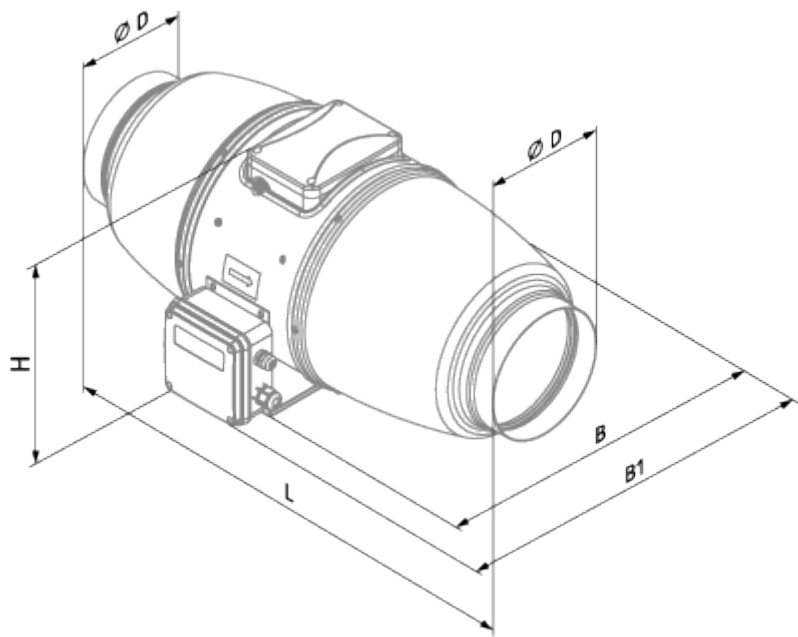

Iso-Mix EC 250 GI1

Sound-insulated inline mixed-flow fans with EC motor

- Maximum airflow: 1285
- Sound pressure level LpA at 3 m: 42
- Sound insulation
- Motor type: EC
- Control: Built-in speed controller
- Impeller type: Mixed-flow
- Casing material: Coated steel
- Installation in any position
- Cable with mains plug
- Temperature sensor

	Unit of measurement	Iso-Mix EC 250 GI1
Connected air duct size	mm	250
Speed	-	1
Minimum supply voltage	V	230
Maximum supply voltage	V	230
Power supply frequency	Hz	50/60
Rated power	W	169
Unit current	A	1.38
Maximum airflow	m ³ /h	1285
Sound pressure level LpA at 3 m	dB(A)	42
Weight	kg	12.5
Transported air temperature (max)	°C	55
Transported air temperature (min)	°C	-25
Ingress protection rating	-	IPX4

Dimensions

ØD	B	B1	L	H
248	402	452	363	664

Accessories

EC motors regulators

Name	Photo	Description
CDT E/0-10		Speed control for EC motors