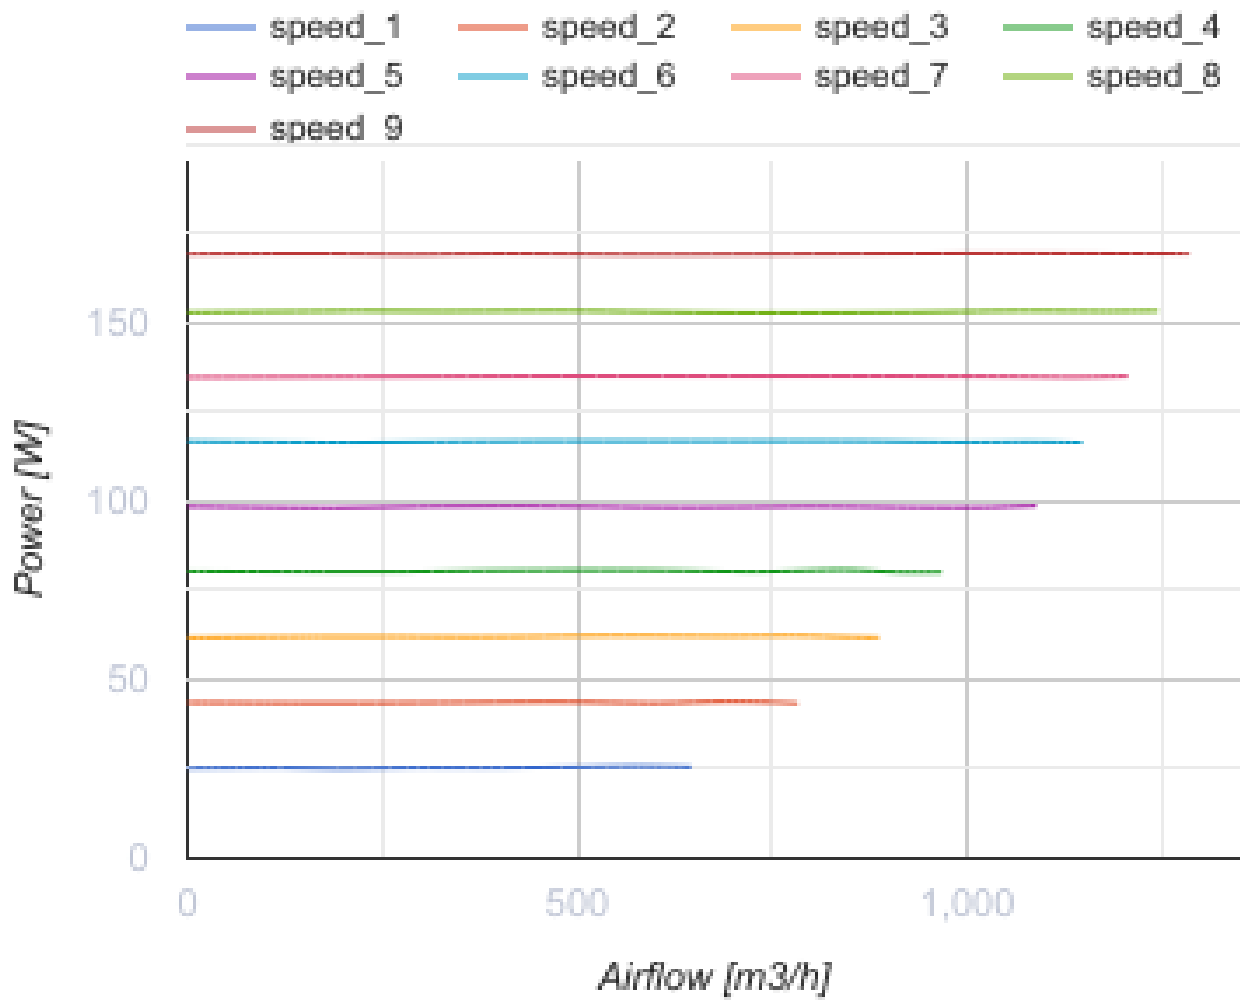

Iso-Mix EC 250 GI1

Sound-insulated inline mixed-flow fans with EC motor

- Maximum airflow: 1285
- Sound pressure level LpA at 3 m: 42
- Sound insulation
- Motor type: EC
- Control: Built-in speed controller
- Impeller type: Mixed-flow
- Casing material: Coated steel
- Installation in any position
- Cable with mains plug
- Temperature sensor

	Unit of measurement	Iso-Mix EC 250 GI1
Connected air duct size	mm	250
Speed	-	1
Minimum supply voltage	V	230
Maximum supply voltage	V	230
Power supply frequency	Hz	50/60
Rated power	W	169
Unit current	A	1.38
Maximum airflow	m ³ /h	1285
Sound pressure level LpA at 3 m	dB(A)	42
Weight	kg	12.5
Transported air temperature (max)	°C	55
Transported air temperature (min)	°C	-25
Ingress protection rating	-	IPX4

Dimensions

ØD	B	B1	L	H
248	402	452	363	664

Accessories

EC motors regulators

Name	Photo	Description
CDT E/0-10		Speed control for EC motors