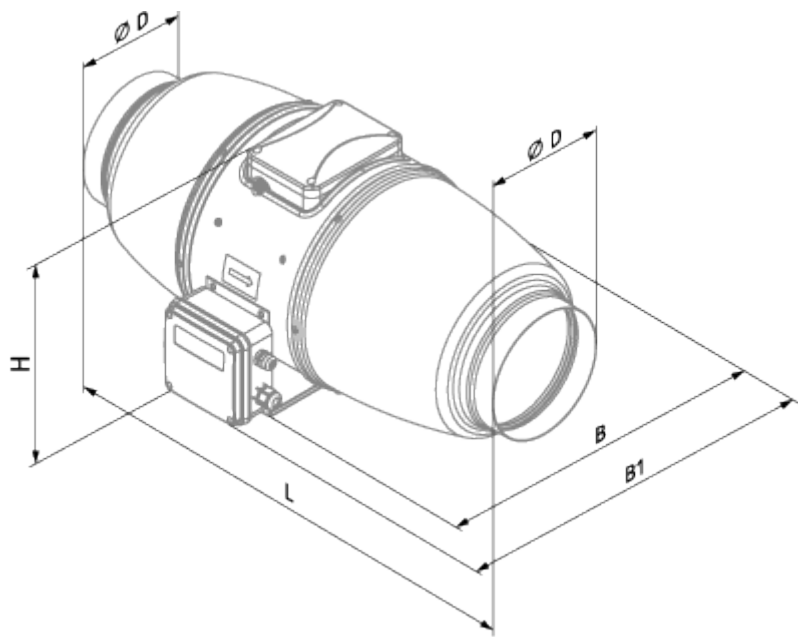

Iso-Mix EC 200 W1

Sound-insulated inline mixed-flow fans with EC motor

- Maximum airflow: 1040
- Sound pressure level LpA at 3 m: 43
- Sound insulation
- Motor type: EC
- Impeller type: Mixed-flow
- Casing material: Coated steel
- Installation in any position
- Cable with mains plug

	Unit of measurement	Iso-Mix EC 200 W1
Connected air duct size	mm	200
Speed	-	1
Minimum supply voltage	V	230
Maximum supply voltage	V	230
Power supply frequency	Hz	50/60
Rated power	W	123
Unit current	A	1.02
Maximum airflow	m ³ /h	1040
Sound pressure level LpA at 3 m	dB(A)	43
Weight	kg	8.6
Transported air temperature (max)	°C	55
Transported air temperature (min)	°C	-25
Ingress protection rating	-	IPX4

Dimensions

ØD	B	B1	L	H
198	343	393	296	558

Accessories

EC motors regulators

Name	Photo	Description
CDT E/0-10		Speed control for EC motors