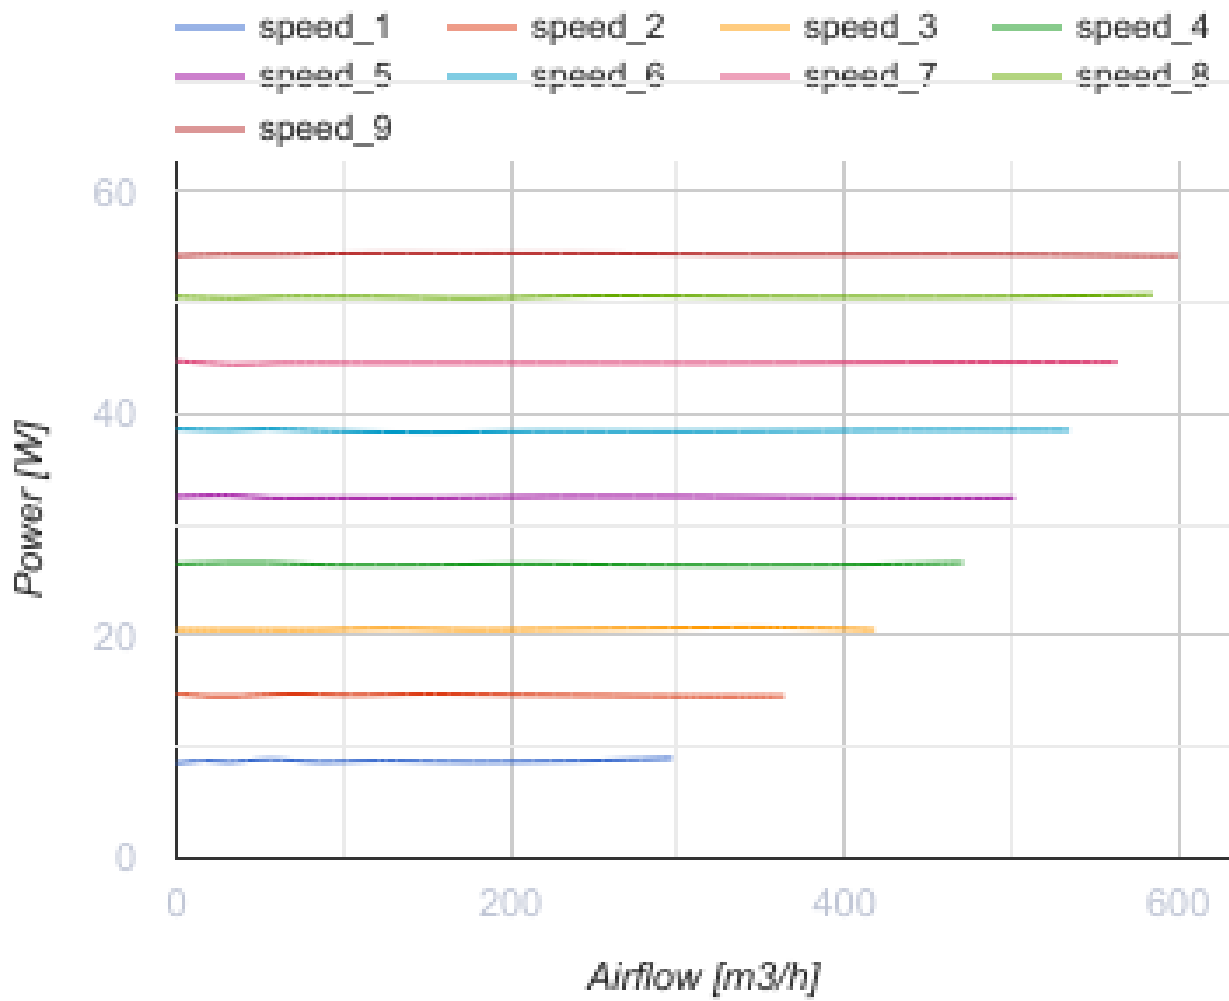

Iso-Mix EC 160 W1

Sound-insulated inline mixed-flow fans with EC motor

- Maximum airflow: 600
- Sound pressure level LpA at 3 m: 38
- Sound insulation
- Motor type: EC
- Impeller type: Mixed-flow
- Casing material: Coated steel
- Installation in any position
- Cable with mains plug

	Unit of measurement	Iso-Mix EC 160 W1
Connected air duct size	mm	160
Speed	-	1
Minimum supply voltage	V	230
Maximum supply voltage	V	230
Power supply frequency	Hz	50/60
Rated power	W	55
Unit current	A	0.48
Maximum airflow	m ³ /h	600
Sound pressure level LpA at 3 m	dB(A)	38
Weight	kg	6
Transported air temperature (max)	°C	55
Transported air temperature (min)	°C	-25
Ingress protection rating	-	IPX4

Dimensions

ØD	B	B1	L	H
157	273	314	264	579

Accessories

EC motors regulators

Name	Photo	Description
CDT E/0-10		Speed control for EC motors