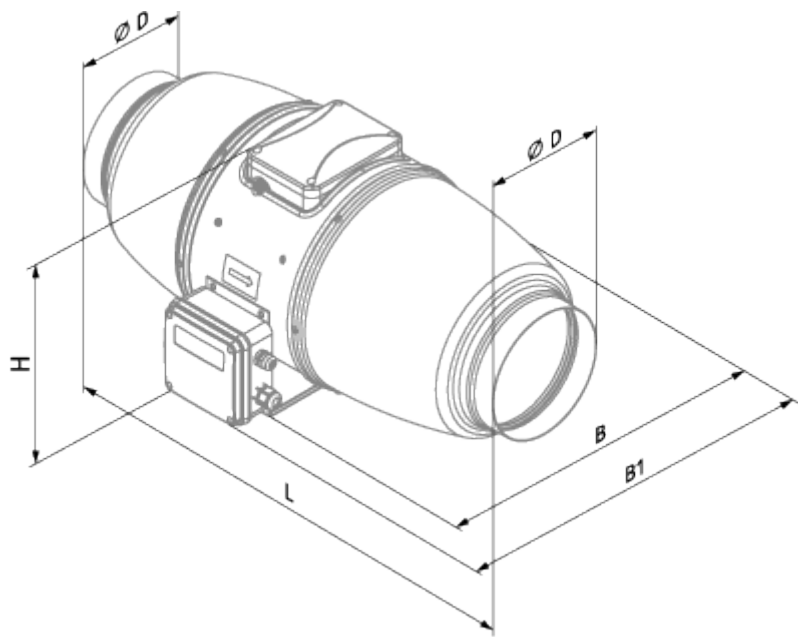

Iso-Mix EC 160 W1

Sound-insulated inline mixed-flow fans with EC motor

- Maximum airflow: 600
- Sound pressure level LpA at 3 m: 38
- Sound insulation
- Motor type: EC
- Impeller type: Mixed-flow
- Casing material: Coated steel
- Installation in any position
- Cable with mains plug

	Unit of measurement	Iso-Mix EC 160 W1
Connected air duct size	mm	160
Speed	-	1
Minimum supply voltage	V	230
Maximum supply voltage	V	230
Power supply frequency	Hz	50/60
Rated power	W	55
Unit current	A	0.48
Maximum airflow	m ³ /h	600
Sound pressure level LpA at 3 m	dB(A)	38
Weight	kg	6
Transported air temperature (max)	°C	55
Transported air temperature (min)	°C	-25
Ingress protection rating	-	IPX4

Dimensions

ØD	B	B1	L	H
157	273	314	264	579

Accessories

EC motors regulators

Name	Photo	Description
CDT E/0-10		Speed control for EC motors