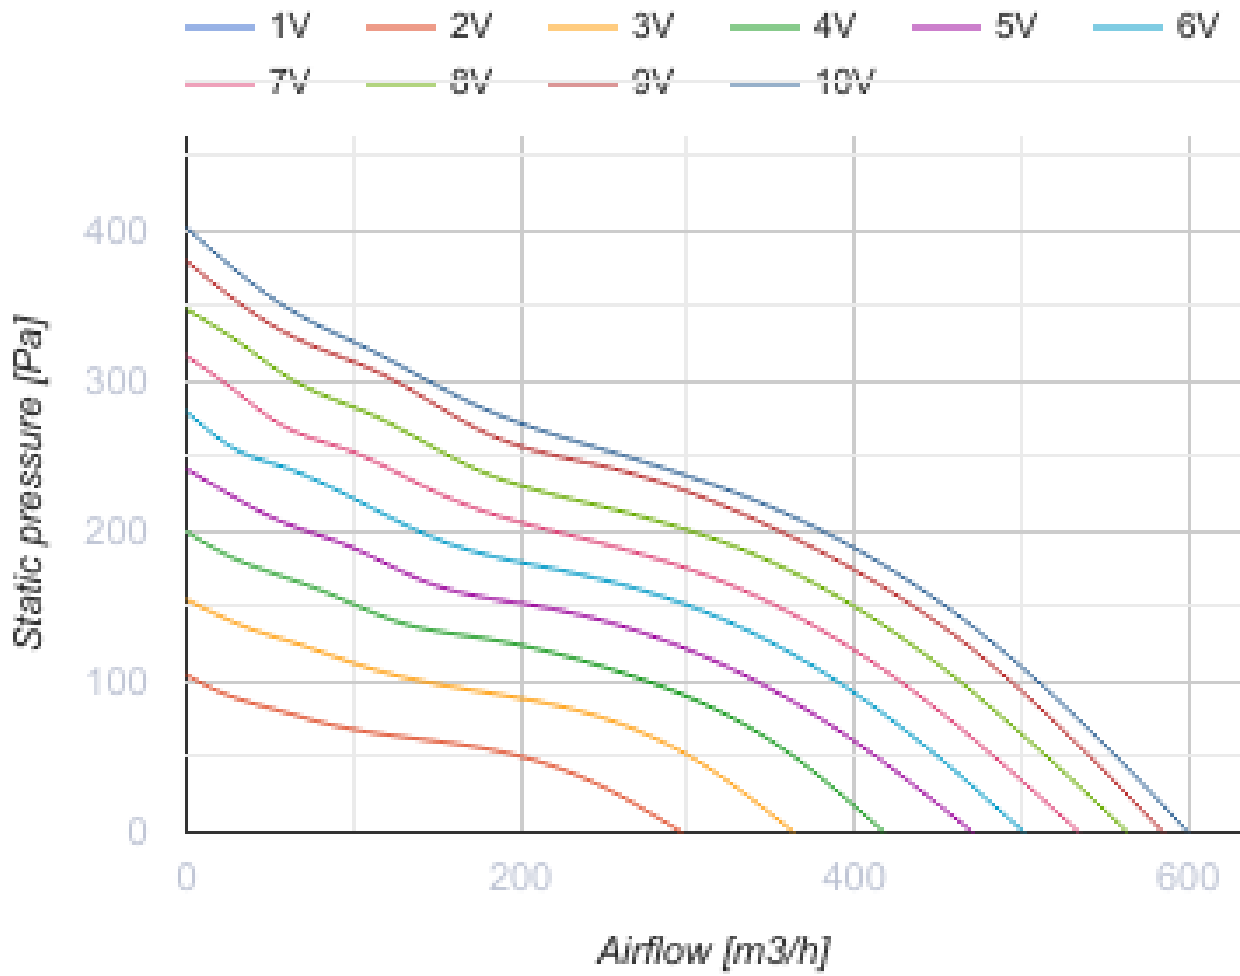

Iso-Mix EC 160

Sound-insulated inline mixed-flow fans with EC motor

- Maximum airflow: 600
- Sound pressure level LpA at 3 m: 38
- Sound insulation
- Motor type: EC
- Impeller type: Mixed-flow
- Casing material: Coated steel
- Installation in any position

	Unit of measurement	Iso-Mix EC 160
Connected air duct size	mm	160
Speed	-	1
Minimum supply voltage	V	230
Maximum supply voltage	V	230
Power supply frequency	Hz	50/60
Rated power	W	55
Unit current	A	0.48
Maximum airflow	m ³ /h	600
Sound pressure level LpA at 3 m	dB(A)	38
Weight	kg	6
Transported air temperature (max)	°C	55
Transported air temperature (min)	°C	-25
Ingress protection rating	-	IPX4

Dimensions

ØD	B	B1	L	H
159	281	327	566	284