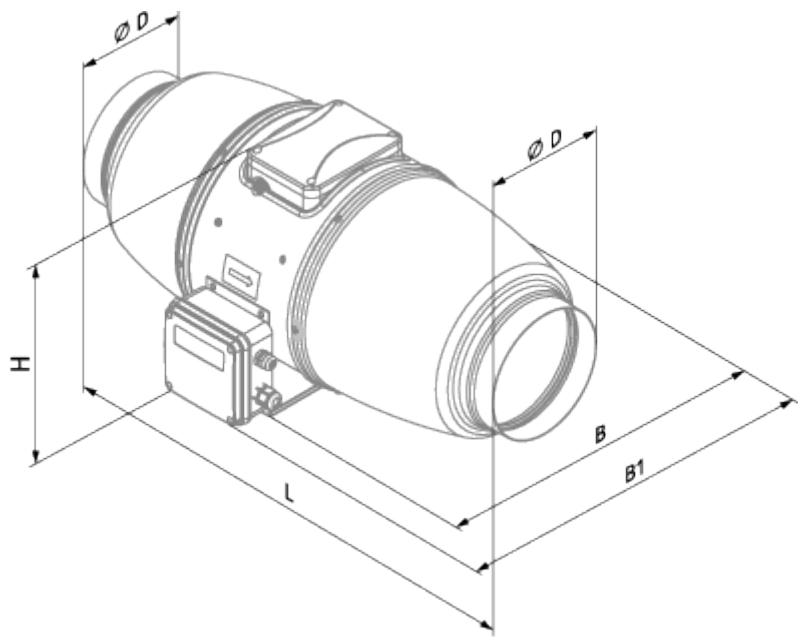

Iso-Mix EC 150 W1

Sound-insulated inline mixed-flow fans with EC motor

- Maximum airflow: 600
- Sound pressure level LpA at 3 m: 38
- Sound insulation
- Motor type: EC
- Impeller type: Mixed-flow
- Casing material: Coated steel
- Installation in any position
- Cable with mains plug

	Unit of measurement	Iso-Mix EC 150 W1
Connected air duct size	mm	150
Speed	-	1
Minimum supply voltage	V	230
Maximum supply voltage	V	230
Power supply frequency	Hz	50/60
Rated power	W	55
Unit current	A	0.48
Maximum airflow	m ³ /h	600
Sound pressure level LpA at 3 m	dB(A)	38
Weight	kg	6
Transported air temperature (max)	°C	55
Transported air temperature (min)	°C	-25
Ingress protection rating	-	IPX4

Dimensions

ØD	B	B1	L	H
147	273	314	264	579

Accessories

EC motors regulators

Name	Photo	Description
CDT E/0-10		Speed control for EC motors