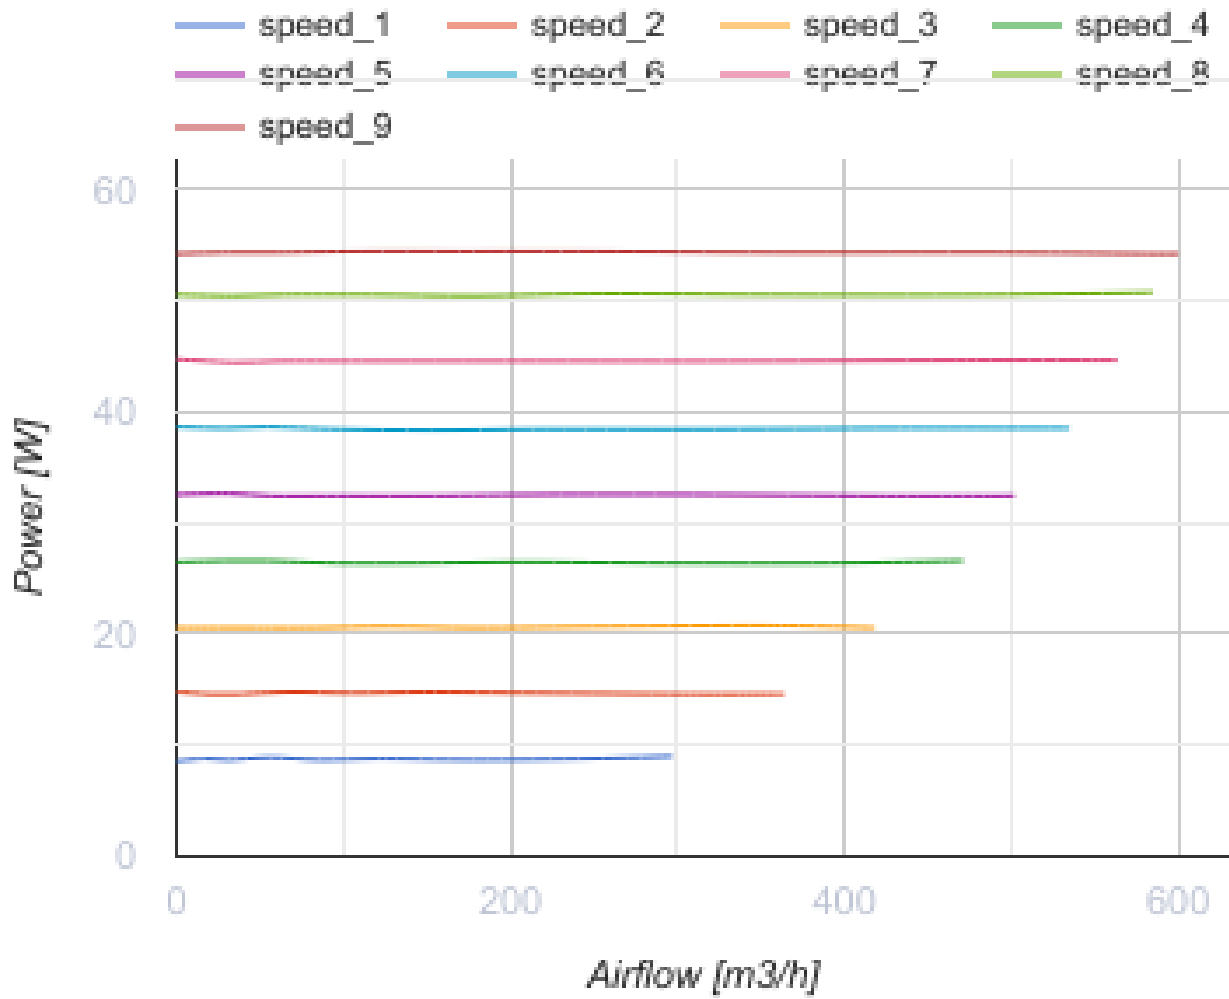

Iso-Mix EC 150 W1

Sound-insulated inline mixed-flow fans with EC motor

- Maximum airflow: 600
- Sound pressure level LpA at 3 m: 38
- Sound insulation
- Motor type: EC
- Impeller type: Mixed-flow
- Casing material: Coated steel
- Installation in any position
- Cable with mains plug

	Unit of measurement	Iso-Mix EC 150 W1
Connected air duct size	mm	150
Speed	-	1
Minimum supply voltage	V	230
Maximum supply voltage	V	230
Power supply frequency	Hz	50/60
Rated power	W	55
Unit current	A	0.48
Maximum airflow	m ³ /h	600
Sound pressure level LpA at 3 m	dB(A)	38
Weight	kg	6
Transported air temperature (max)	°C	55
Transported air temperature (min)	°C	-25
Ingress protection rating	-	IPX4

Dimensions

ØD	B	B1	L	H
147	273	314	264	579

Accessories

EC motors regulators

Name	Photo	Description
CDT E/0-10		Speed control for EC motors