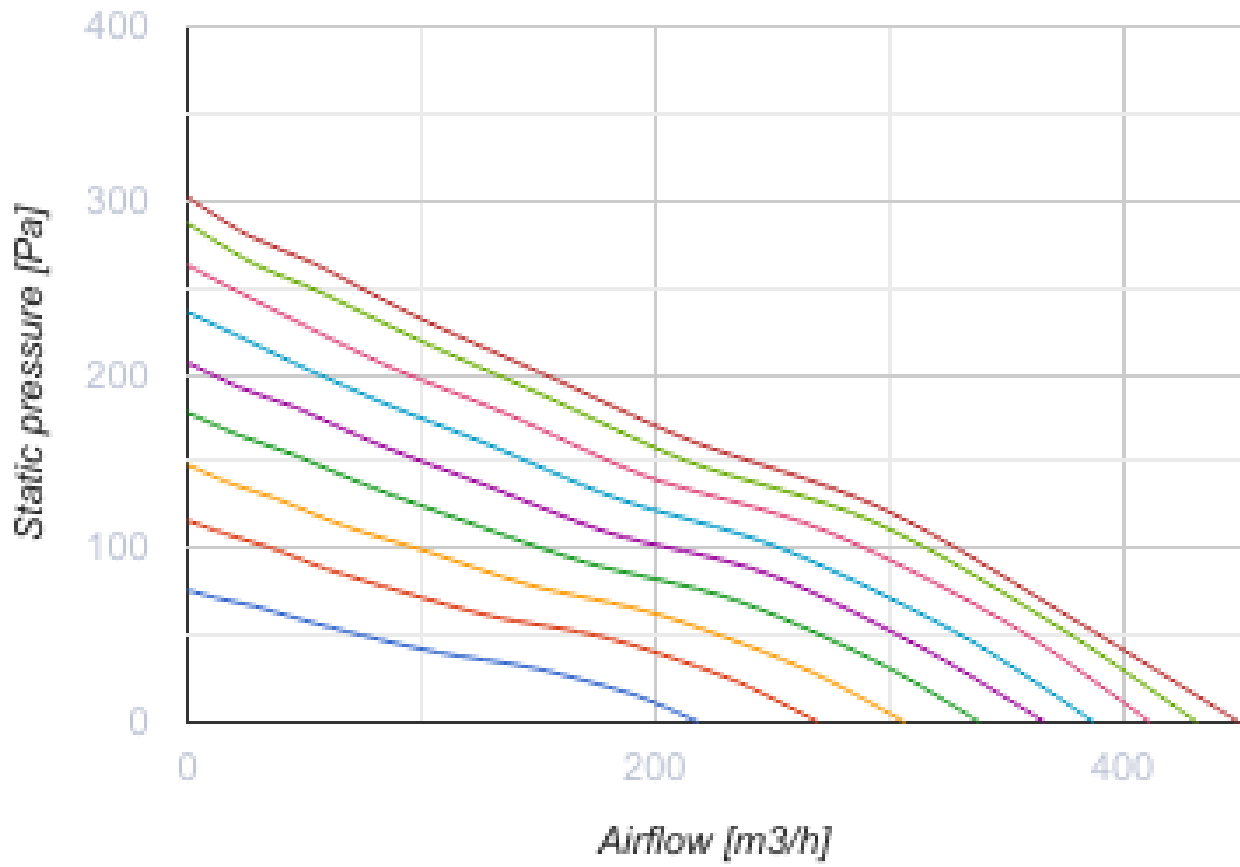

Iso-Mix EC 125 W1

Sound-insulated inline mixed-flow fans with EC motor

- Maximum airflow: 450
- Sound pressure level LpA at 3 m: 43
- Sound insulation
- Motor type: EC
- Impeller type: Mixed-flow
- Casing material: Coated steel
- Installation in any position
- Cable with mains plug

	Unit of measurement	Iso-Mix EC 125 W1
Connected air duct size	mm	125
Speed	-	1
Minimum supply voltage	V	230
Maximum supply voltage	V	230
Power supply frequency	Hz	50/60
Rated power	W	40
Unit current	A	0.37
Maximum airflow	m ³ /h	450
Sound pressure level LpA at 3 m	dB(A)	43
Weight	kg	4.8
Transported air temperature (max)	°C	55
Transported air temperature (min)	°C	-25
Ingress protection rating	-	IPX4

Dimensions

ØD	B	B1	L	H
123	243	283	234	474

Accessories

EC motors regulators

Name	Photo	Description
CDT E/0-10		Speed control for EC motors