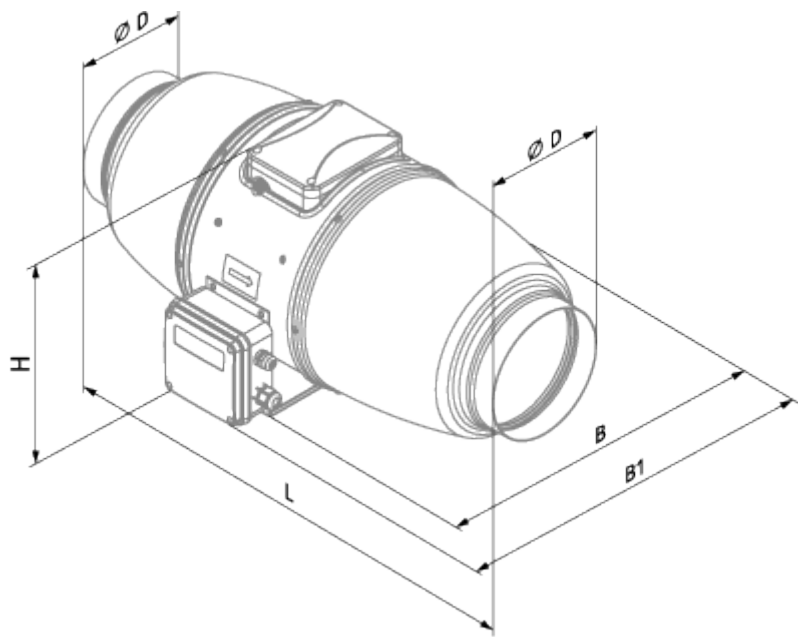

# Iso-Mix EC 125 W1

Sound-insulated inline mixed-flow fans with EC motor

- Maximum airflow: 450
- Sound pressure level LpA at 3 m: 43
- Sound insulation
- Motor type: EC
- Impeller type: Mixed-flow
- Casing material: Coated steel
- Installation in any position
- Cable with mains plug

	Unit of measurement	Iso-Mix EC 125 W1
Connected air duct size	mm	125
Speed	-	1
Minimum supply voltage	V	230
Maximum supply voltage	V	230
Power supply frequency	Hz	50/60
Rated power	W	40
Unit current	A	0.37
Maximum airflow	m <sup>3</sup> /h	450
Sound pressure level LpA at 3 m	dB(A)	43
Weight	kg	4.8
Transported air temperature (max)	°C	55
Transported air temperature (min)	°C	-25
Ingress protection rating	-	IPX4

## Dimensions

ØD	B	B1	L	H
123	243	283	234	474