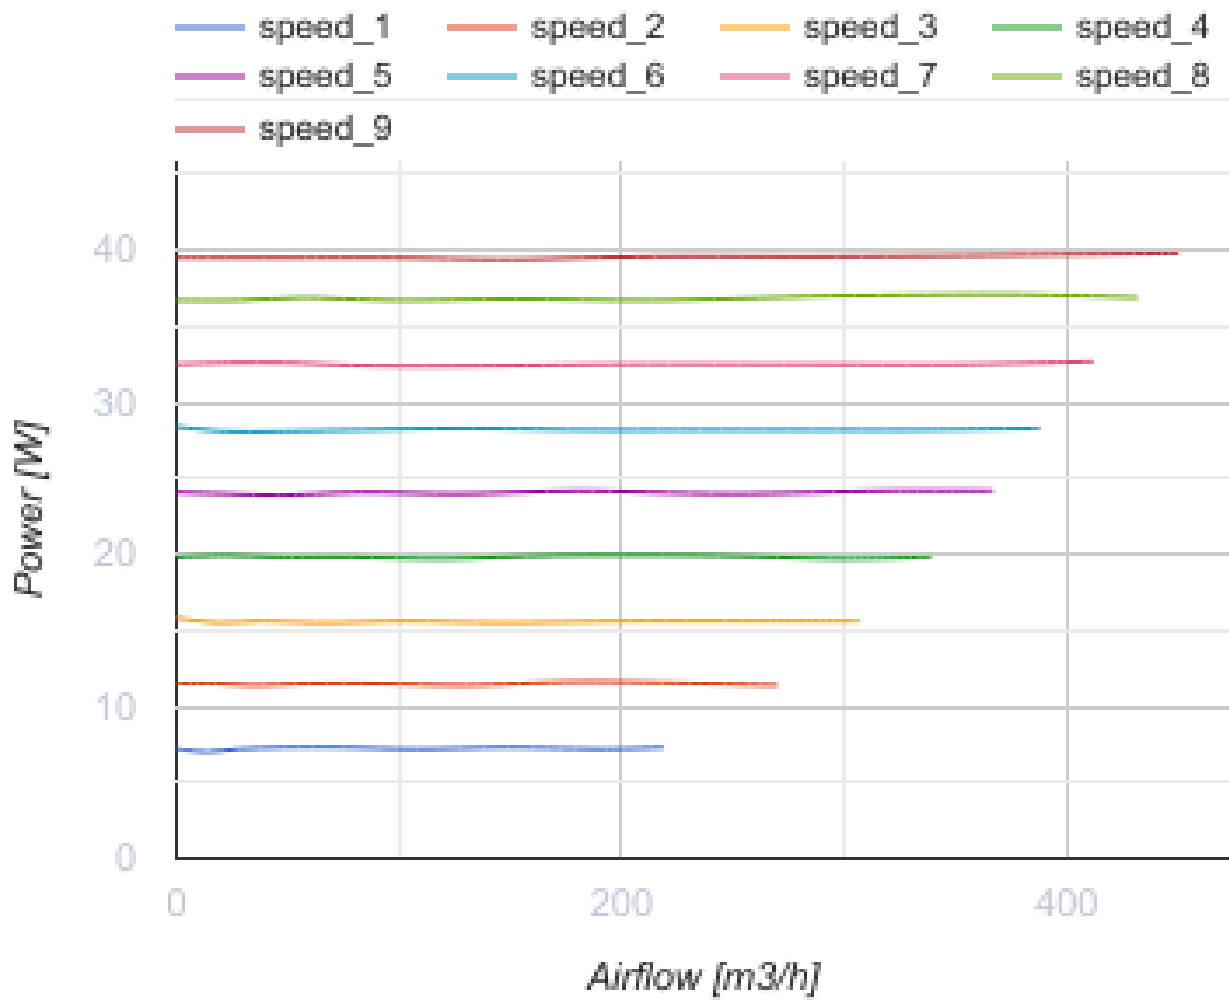

# Iso-Mix EC 125 W1

Sound-insulated inline mixed-flow fans with EC motor

- Maximum airflow: 450
- Sound pressure level LpA at 3 m: 43
- Sound insulation
- Motor type: EC
- Impeller type: Mixed-flow
- Casing material: Coated steel
- Installation in any position
- Cable with mains plug

	Unit of measurement	Iso-Mix EC 125 W1
Connected air duct size	mm	125
Speed	-	1
Minimum supply voltage	V	230
Maximum supply voltage	V	230
Power supply frequency	Hz	50/60
Rated power	W	40
Unit current	A	0.37
Maximum airflow	m <sup>3</sup> /h	450
Sound pressure level LpA at 3 m	dB(A)	43
Weight	kg	4.8
Transported air temperature (max)	°C	55
Transported air temperature (min)	°C	-25
Ingress protection rating	-	IPX4

## Dimensions

ØD	B	B1	L	H
123	243	283	234	474