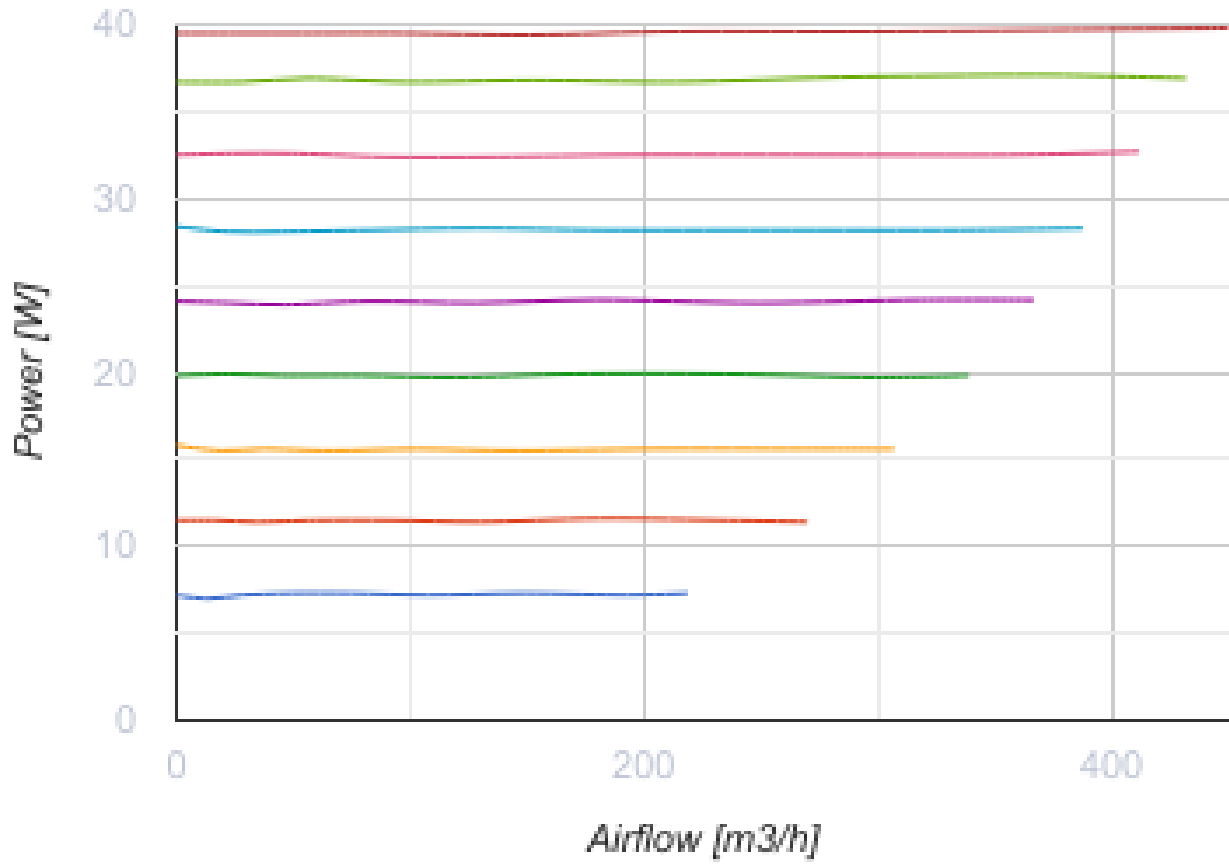

Iso-Mix EC 125 W1

Sound-insulated inline mixed-flow fans with EC motor

- Maximum airflow: 450
- Sound pressure level LpA at 3 m: 43
- Sound insulation
- Motor type: EC
- Impeller type: Mixed-flow
- Casing material: Coated steel
- Installation in any position
- Cable with mains plug

	Unit of measurement	Iso-Mix EC 125 W1
Connected air duct size	mm	125
Speed	-	1
Minimum supply voltage	V	230
Maximum supply voltage	V	230
Power supply frequency	Hz	50/60
Rated power	W	40
Unit current	A	0.37
Maximum airflow	m ³ /h	450
Sound pressure level LpA at 3 m	dB(A)	43
Weight	kg	4.8
Transported air temperature (max)	°C	55
Transported air temperature (min)	°C	-25
Ingress protection rating	-	IPX4

Dimensions

ØD	B	B1	L	H
123	243	283	234	474

Accessories

EC motors regulators

Name	Photo	Description
CDT E/0-10		Speed control for EC motors