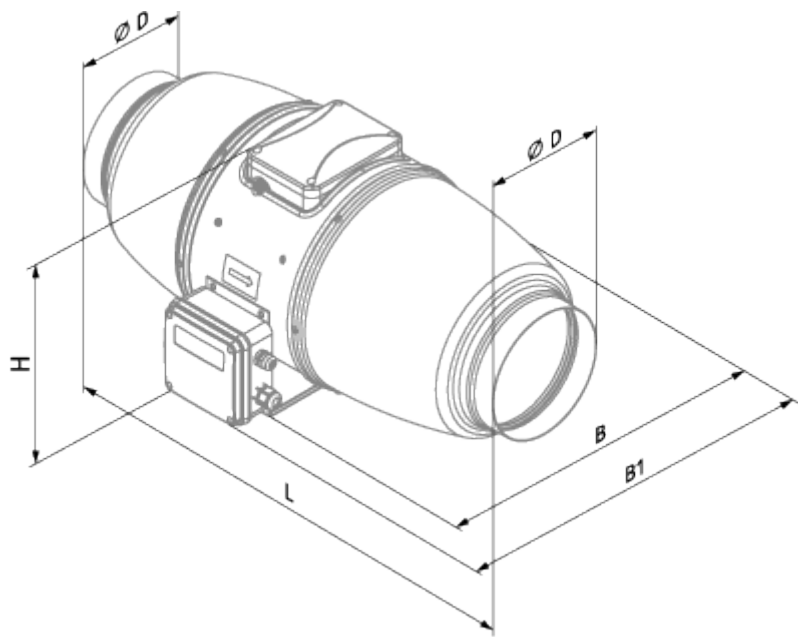

Iso-Mix EC 125 W1

Sound-insulated inline mixed-flow fans with EC motor

- Maximum airflow: 450
- Sound pressure level LpA at 3 m: 43
- Sound insulation
- Motor type: EC
- Impeller type: Mixed-flow
- Casing material: Coated steel
- Installation in any position
- Cable with mains plug

	Unit of measurement	Iso-Mix EC 125 W1
Connected air duct size	mm	125
Speed	-	1
Minimum supply voltage	V	230
Maximum supply voltage	V	230
Power supply frequency	Hz	50/60
Rated power	W	40
Unit current	A	0.37
Maximum airflow	m ³ /h	450
Sound pressure level LpA at 3 m	dB(A)	43
Weight	kg	4.8
Transported air temperature (max)	°C	55
Transported air temperature (min)	°C	-25
Ingress protection rating	-	IPX4

Dimensions

ØD	B	B1	L	H
123	243	283	234	474

Accessories

EC motors regulators

Name	Photo	Description
CDT E/0-10		Speed control for EC motors