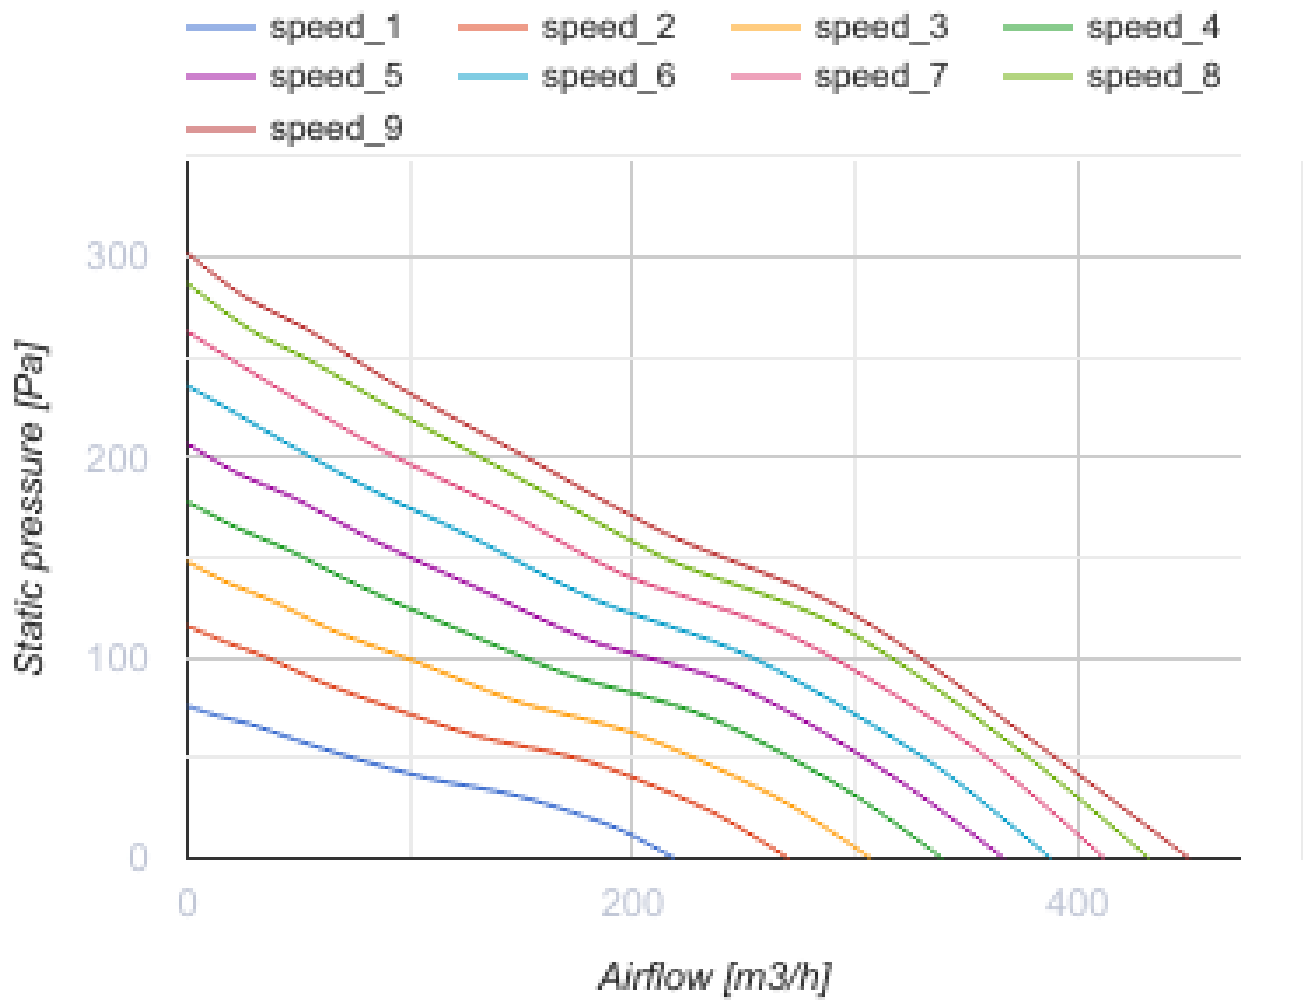

Iso-Mix EC 125 GI1

Sound-insulated inline mixed-flow fans with EC motor

- Maximum airflow: 450
- Sound pressure level LpA at 3 m: 43
- Sound insulation
- Motor type: EC
- Control: Built-in speed controller
- Impeller type: Mixed-flow
- Casing material: Coated steel
- Installation in any position
- Cable with mains plug
- Temperature sensor

	Unit of measurement	Iso-Mix EC 125 GI1
Connected air duct size	mm	125
Speed	-	1
Minimum supply voltage	V	230
Maximum supply voltage	V	230
Power supply frequency	Hz	50/60
Rated power	W	40
Unit current	A	0.37
Maximum airflow	m ³ /h	450
Sound pressure level LpA at 3 m	dB(A)	43
Weight	kg	4.8
Transported air temperature (max)	°C	55
Transported air temperature (min)	°C	-25
Ingress protection rating	-	IPX4

Dimensions

ØD	B	B1	L	H

Accessories

EC motors regulators

Name	Photo	Description
CDT E/0-10		Speed control for EC motors