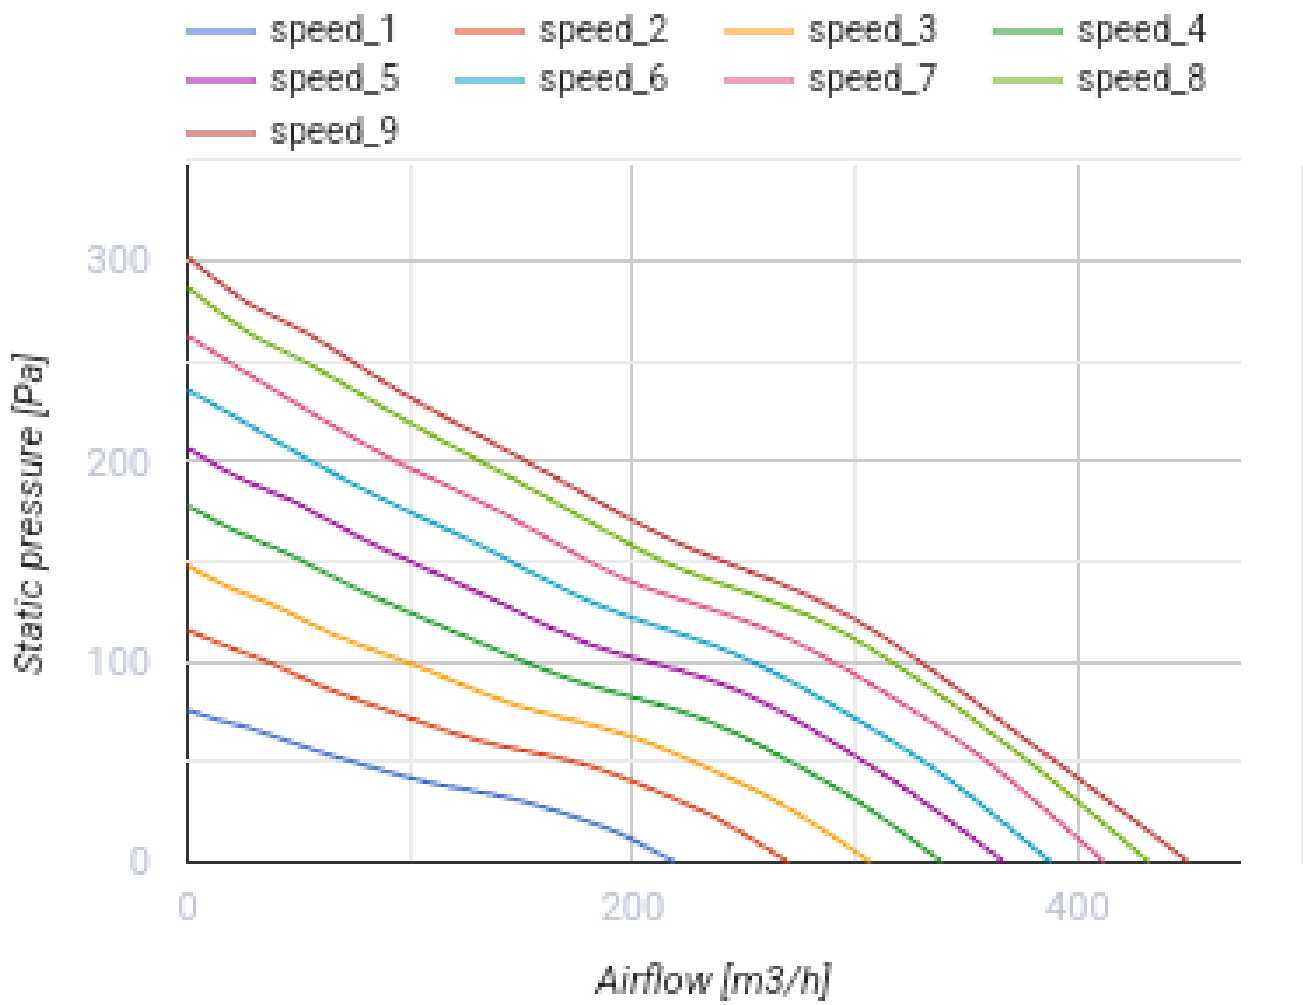

Iso-Mix EC 125 GI1

Sound-insulated inline mixed-flow fans with EC motor

- Maximum airflow: 450
- Sound pressure level LpA at 3 m: 43
- Sound insulation
- Motor type: EC
- Control: Built-in speed controller
- Impeller type: Mixed-flow
- Casing material: Coated steel
- Installation in any position
- Cable with mains plug
- Temperature sensor

	Unit of measurement	Iso-Mix EC 125 GI1
Connected air duct size	mm	125
Speed	-	1
Minimum supply voltage	V	230
Maximum supply voltage	V	230
Power supply frequency	Hz	50/60
Rated power	W	40
Unit current	A	0.37
Maximum airflow	m ³ /h	450
Sound pressure level LpA at 3 m	dB(A)	43
Weight	kg	4.8
Transported air temperature (max)	°C	55
Transported air temperature (min)	°C	-25
Ingress protection rating	-	IPX4

Dimensions

ØD	B	B1	L	H

Accessories

EC motors regulators

Name	Photo	Description
CDT E/0-10		Speed control for EC motors