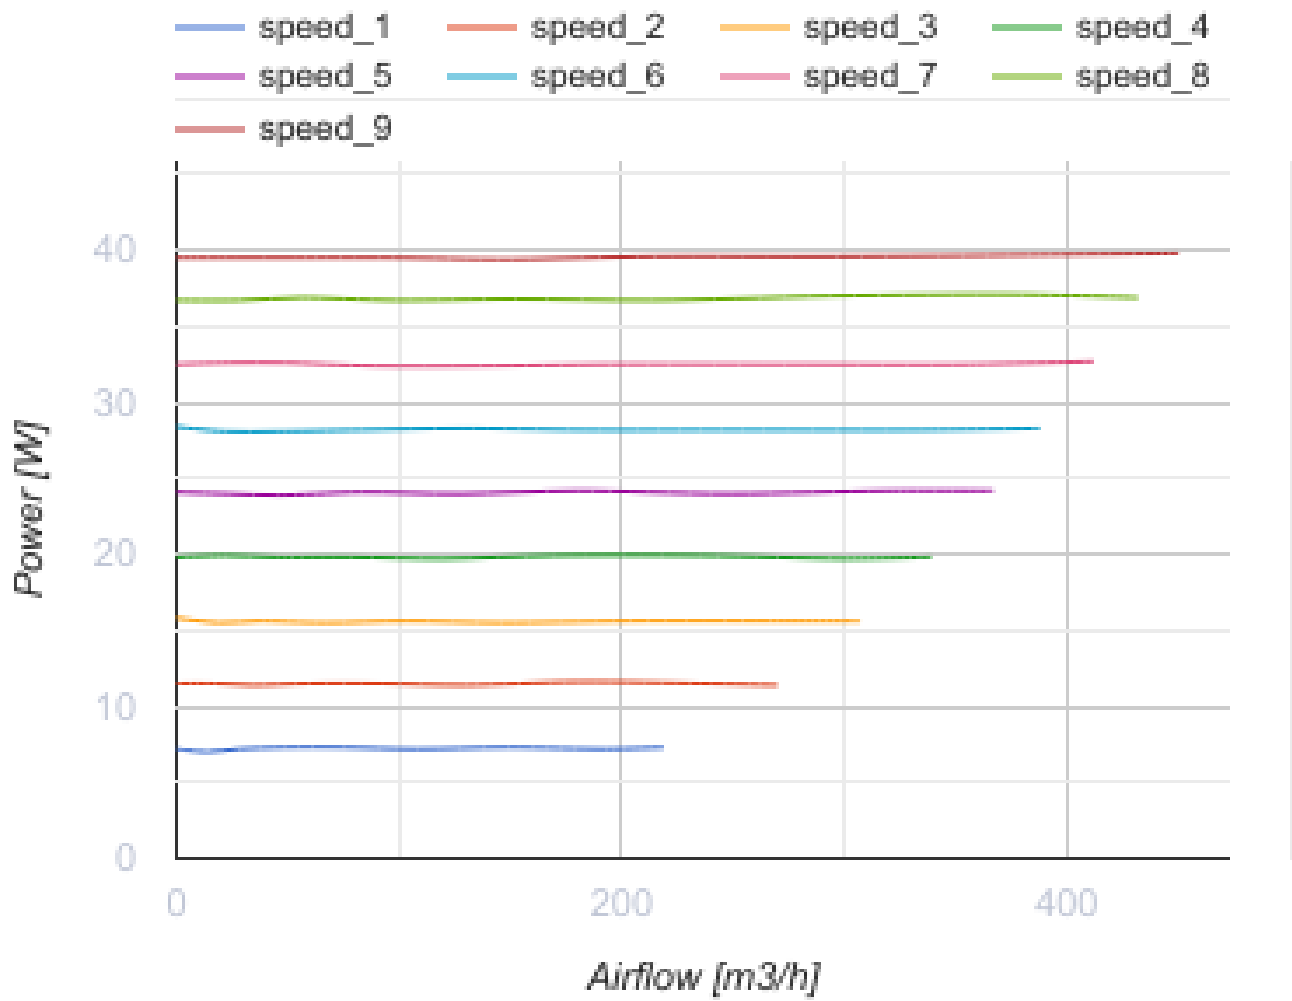

Iso-Mix EC 125 GI1

Sound-insulated inline mixed-flow fans with EC motor

- Maximum airflow: 450
- Sound pressure level LpA at 3 m: 43
- Sound insulation
- Motor type: EC
- Control: Built-in speed controller
- Impeller type: Mixed-flow
- Casing material: Coated steel
- Installation in any position
- Cable with mains plug
- Temperature sensor

	Unit of measurement	Iso-Mix EC 125 GI1
Connected air duct size	mm	125
Speed	-	1
Minimum supply voltage	V	230
Maximum supply voltage	V	230
Power supply frequency	Hz	50/60
Rated power	W	40
Unit current	A	0.37
Maximum airflow	m ³ /h	450
Sound pressure level LpA at 3 m	dB(A)	43
Weight	kg	4.8
Transported air temperature (max)	°C	55
Transported air temperature (min)	°C	-25
Ingress protection rating	-	IPX4

Dimensions

ØD	B	B1	L	H

Accessories

EC motors regulators

Name	Photo	Description
CDT E/0-10		Speed control for EC motors