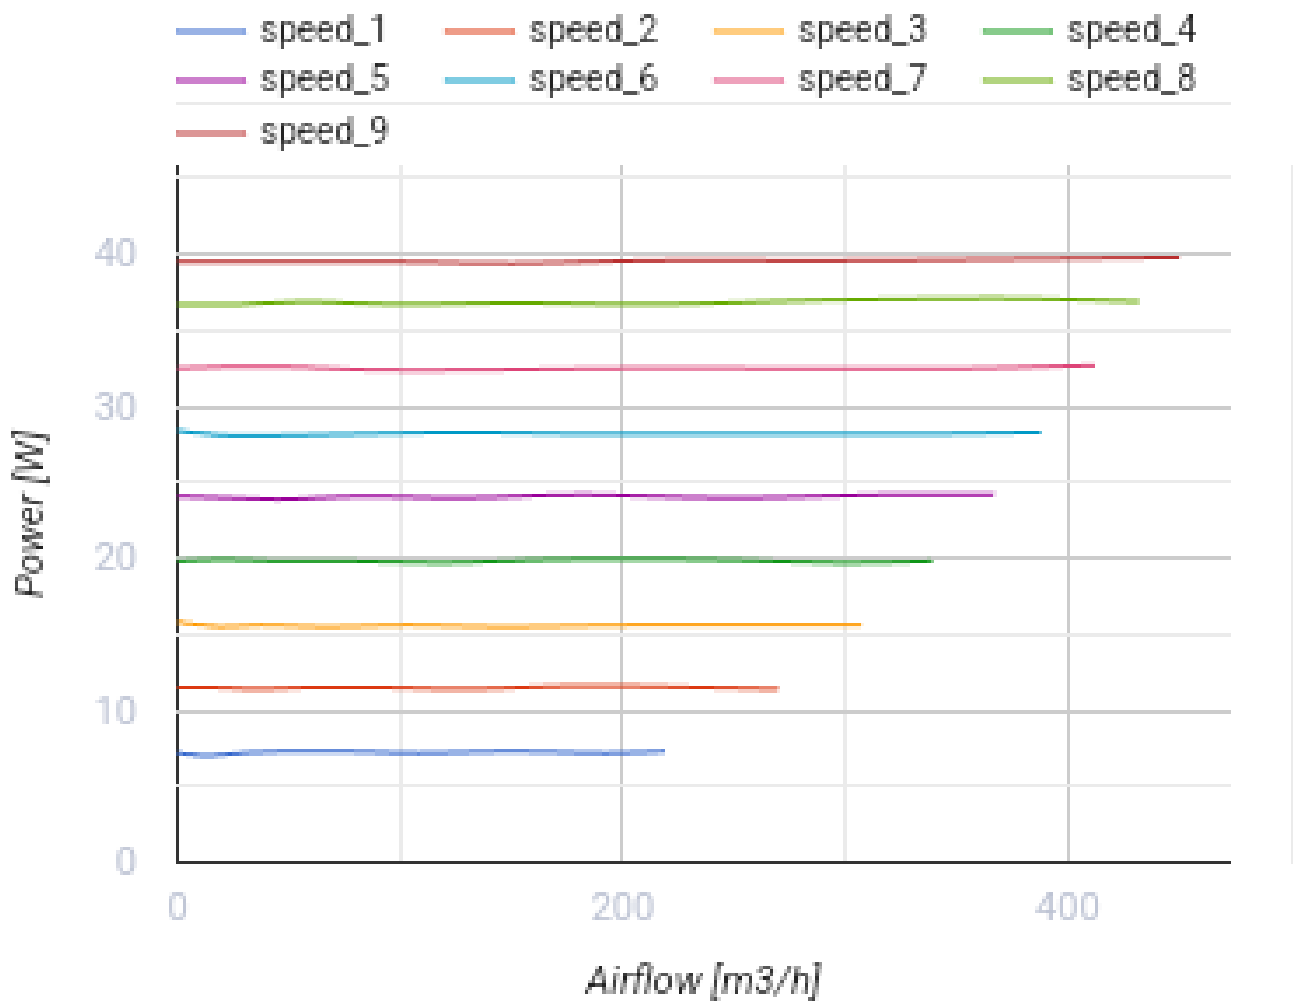

Iso-Mix EC 125 GI1

Sound-insulated inline mixed-flow fans with EC motor

- Maximum airflow: 450
- Sound pressure level LpA at 3 m: 43
- Sound insulation
- Motor type: EC
- Control: Built-in speed controller
- Impeller type: Mixed-flow
- Casing material: Coated steel
- Installation in any position
- Cable with mains plug
- Temperature sensor

	Unit of measurement	Iso-Mix EC 125 GI1
Connected air duct size	mm	125
Speed	-	1
Minimum supply voltage	V	230
Maximum supply voltage	V	230
Power supply frequency	Hz	50/60
Rated power	W	40
Unit current	A	0.37
Maximum airflow	m ³ /h	450
Sound pressure level LpA at 3 m	dB(A)	43
Weight	kg	4.8
Transported air temperature (max)	°C	55
Transported air temperature (min)	°C	-25
Ingress protection rating	-	IPX4

Dimensions

ØD	B	B1	L	H

Accessories

EC motors regulators

Name	Photo	Description
CDT E/0-10		Speed control for EC motors