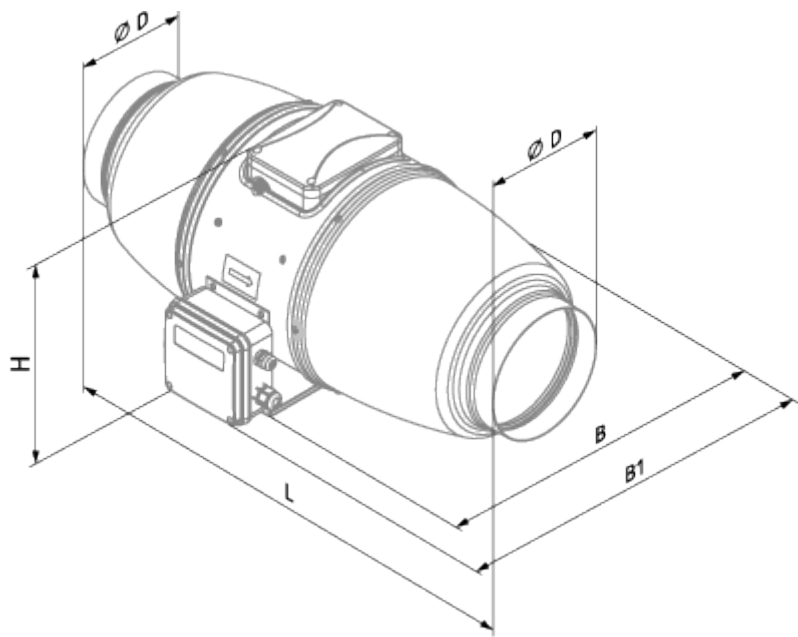

Iso-Mix EC 125 GI1

Sound-insulated inline mixed-flow fans with EC motor

- Maximum airflow: 450
- Sound pressure level LpA at 3 m: 43
- Sound insulation
- Motor type: EC
- Control: Built-in speed controller
- Impeller type: Mixed-flow
- Casing material: Coated steel
- Installation in any position
- Cable with mains plug
- Temperature sensor

	Unit of measurement	Iso-Mix EC 125 GI1
Connected air duct size	mm	125
Speed	-	1
Minimum supply voltage	V	230
Maximum supply voltage	V	230
Power supply frequency	Hz	50/60
Rated power	W	40
Unit current	A	0.37
Maximum airflow	m ³ /h	450
Sound pressure level LpA at 3 m	dB(A)	43
Weight	kg	4.8
Transported air temperature (max)	°C	55
Transported air temperature (min)	°C	-25
Ingress protection rating	-	IPX4

Dimensions

ØD	B	B1	L	H

Accessories

EC motors regulators

Name	Photo	Description
CDT E/0-10		Speed control for EC motors