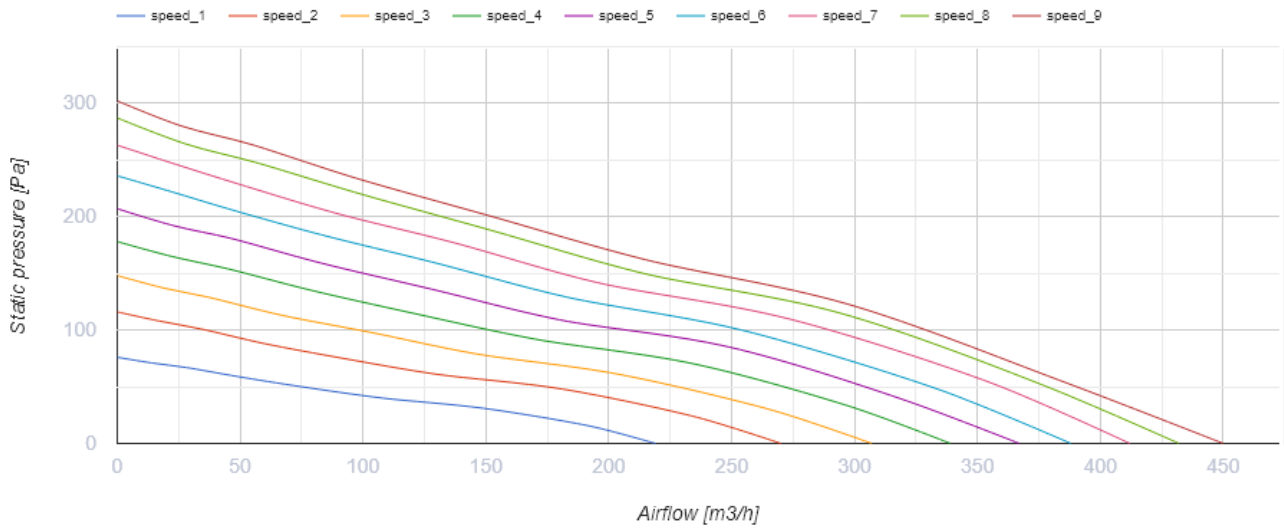

Iso-Mix EC 125 G1

Sound-insulated inline mixed-flow fans with EC motor

- Maximum airflow: 450
- Sound pressure level LpA at 3 m: 43
- Sound insulation
- Motor type: EC
- Control: Built-in speed controller
- Impeller type: Mixed-flow
- Casing material: Coated steel
- Installation in any position
- Cable with mains plug
- Temperature sensor

	Unit of measurement	Iso-Mix EC 125 G1
Connected air duct size	mm	125
Speed	-	1
Minimum supply voltage	V	230
Maximum supply voltage	V	230
Power supply frequency	Hz	50/60
Rated power	W	40
Unit current	A	0.37
Maximum airflow	m ³ /h	450
Sound pressure level LpA at 3 m	dB(A)	43
Weight	kg	4.8
Transported air temperature (max)	°C	55
Transported air temperature (min)	°C	-25
Ingress protection rating	-	IPX4

Dimensions

ØD	B	B1	L	H
123	243	283	234	474

Accessories

EC motors regulators

Name	Photo	Description
CDT E/0-10		Speed control for EC motors