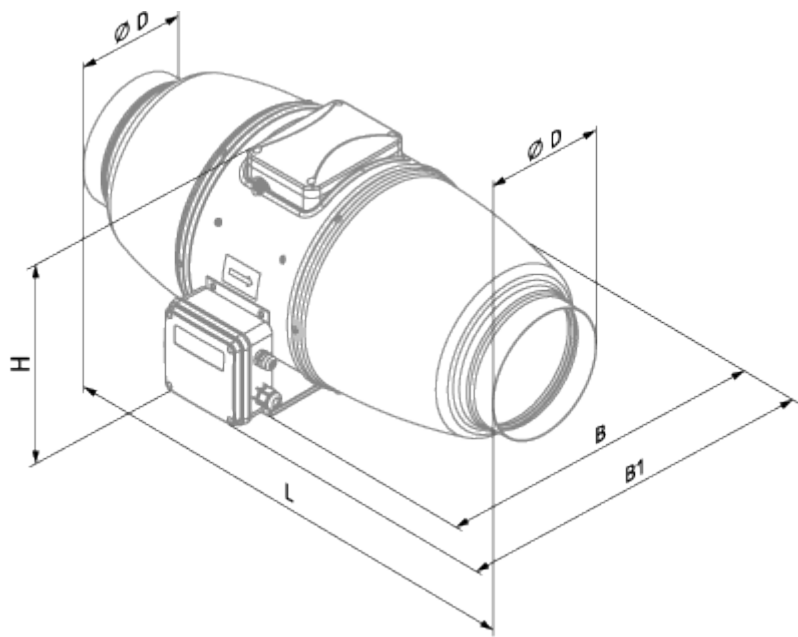

Iso-Mix EC 125 G1

Sound-insulated inline mixed-flow fans with EC motor

- Maximum airflow: 450
- Sound pressure level LpA at 3 m: 43
- Sound insulation
- Motor type: EC
- Control: Built-in speed controller
- Impeller type: Mixed-flow
- Casing material: Coated steel
- Installation in any position
- Cable with mains plug
- Temperature sensor

	Unit of measurement	Iso-Mix EC 125 G1
Connected air duct size	mm	125
Speed	-	1
Minimum supply voltage	V	230
Maximum supply voltage	V	230
Power supply frequency	Hz	50/60
Rated power	W	40
Unit current	A	0.37
Maximum airflow	m ³ /h	450
Sound pressure level LpA at 3 m	dB(A)	43
Weight	kg	4.8
Transported air temperature (max)	°C	55
Transported air temperature (min)	°C	-25
Ingress protection rating	-	IPX4

Dimensions

ØD	B	B1	L	H
123	243	283	234	474

Accessories

EC motors regulators

Name	Photo	Description
CDT E/0-10		Speed control for EC motors