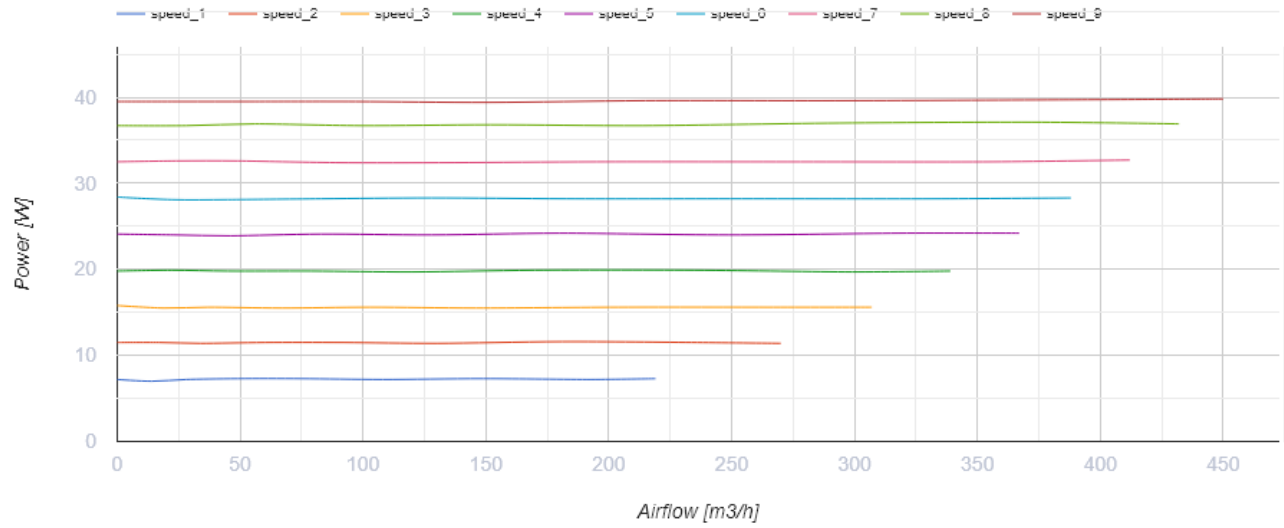

Iso-Mix EC 125 G1

Sound-insulated inline mixed-flow fans with EC motor

- Maximum airflow: 450
- Sound pressure level LpA at 3 m: 43
- Sound insulation
- Motor type: EC
- Control: Built-in speed controller
- Impeller type: Mixed-flow
- Casing material: Coated steel
- Installation in any position
- Cable with mains plug
- Temperature sensor

	Unit of measurement	Iso-Mix EC 125 G1
Connected air duct size	mm	125
Speed	-	1
Minimum supply voltage	V	230
Maximum supply voltage	V	230
Power supply frequency	Hz	50/60
Rated power	W	40
Unit current	A	0.37
Maximum airflow	m ³ /h	450
Sound pressure level LpA at 3 m	dB(A)	43
Weight	kg	4.8
Transported air temperature (max)	°C	55
Transported air temperature (min)	°C	-25
Ingress protection rating	-	IPX4

Dimensions

ØD	B	B1	L	H
123	243	283	234	474

Accessories

EC motors regulators

Name	Photo	Description
CDT E/0-10		Speed control for EC motors