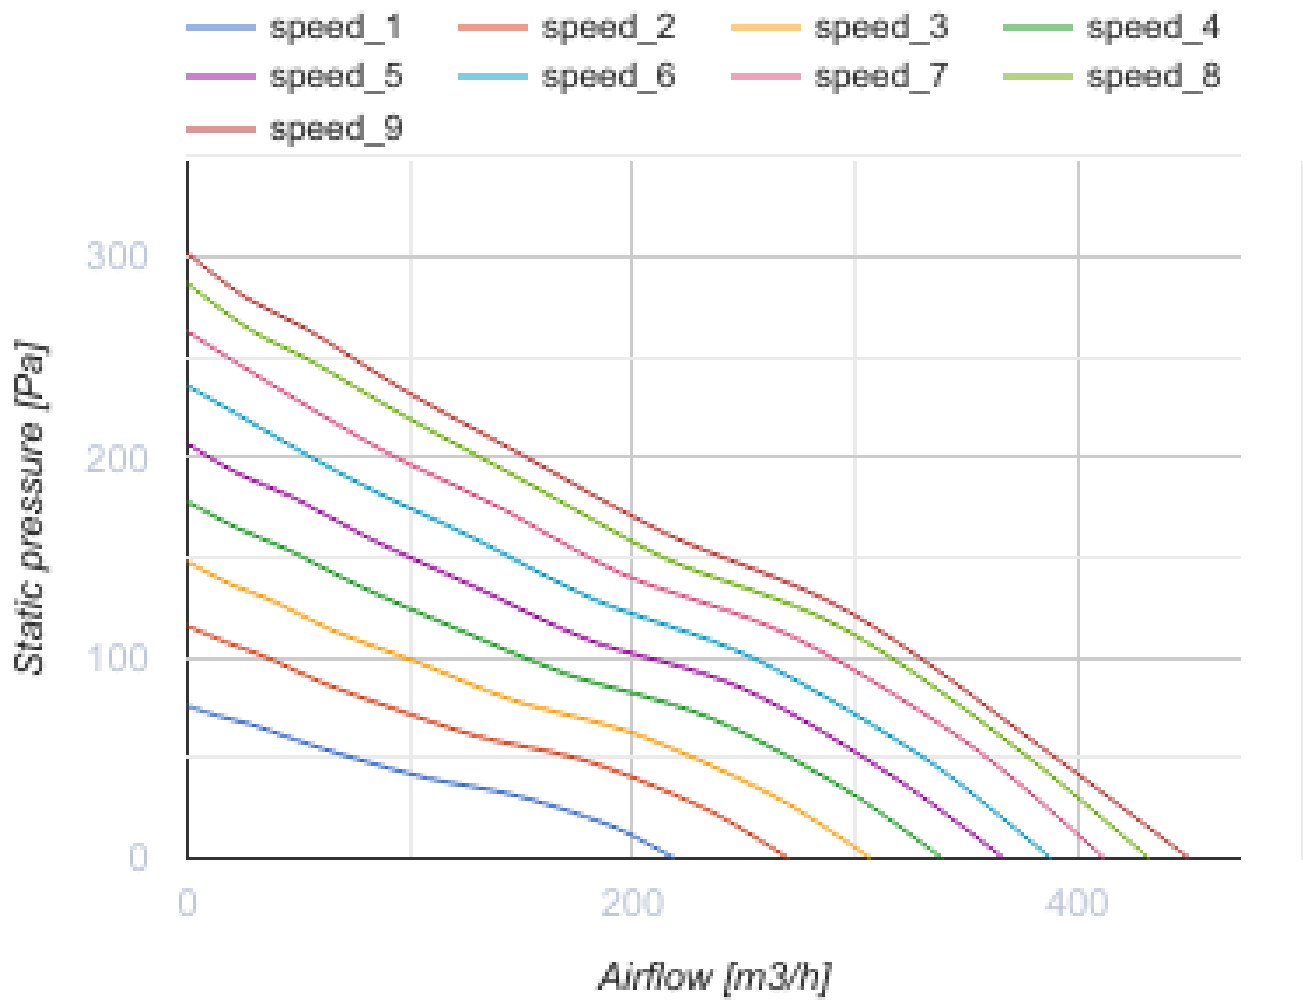

Iso-Mix EC 125 G1

Sound-insulated inline mixed-flow fans with EC motor

- Maximum airflow: 450
- Sound pressure level LpA at 3 m: 43
- Sound insulation
- Motor type: EC
- Control: Built-in speed controller
- Impeller type: Mixed-flow
- Casing material: Coated steel
- Installation in any position
- Cable with mains plug
- Temperature sensor

	Unit of measurement	Iso-Mix EC 125 G1
Connected air duct size	mm	125
Speed	-	1
Minimum supply voltage	V	230
Maximum supply voltage	V	230
Power supply frequency	Hz	50/60
Rated power	W	40
Unit current	A	0.37
Maximum airflow	m ³ /h	450
Sound pressure level LpA at 3 m	dB(A)	43
Weight	kg	4.8
Transported air temperature (max)	°C	55
Transported air temperature (min)	°C	-25
Ingress protection rating	-	IPX4

Dimensions

ØD	B	B1	L	H
123	243	283	234	474

Accessories

EC motors regulators

Name	Photo	Description
CDT E/0-10		Speed control for EC motors