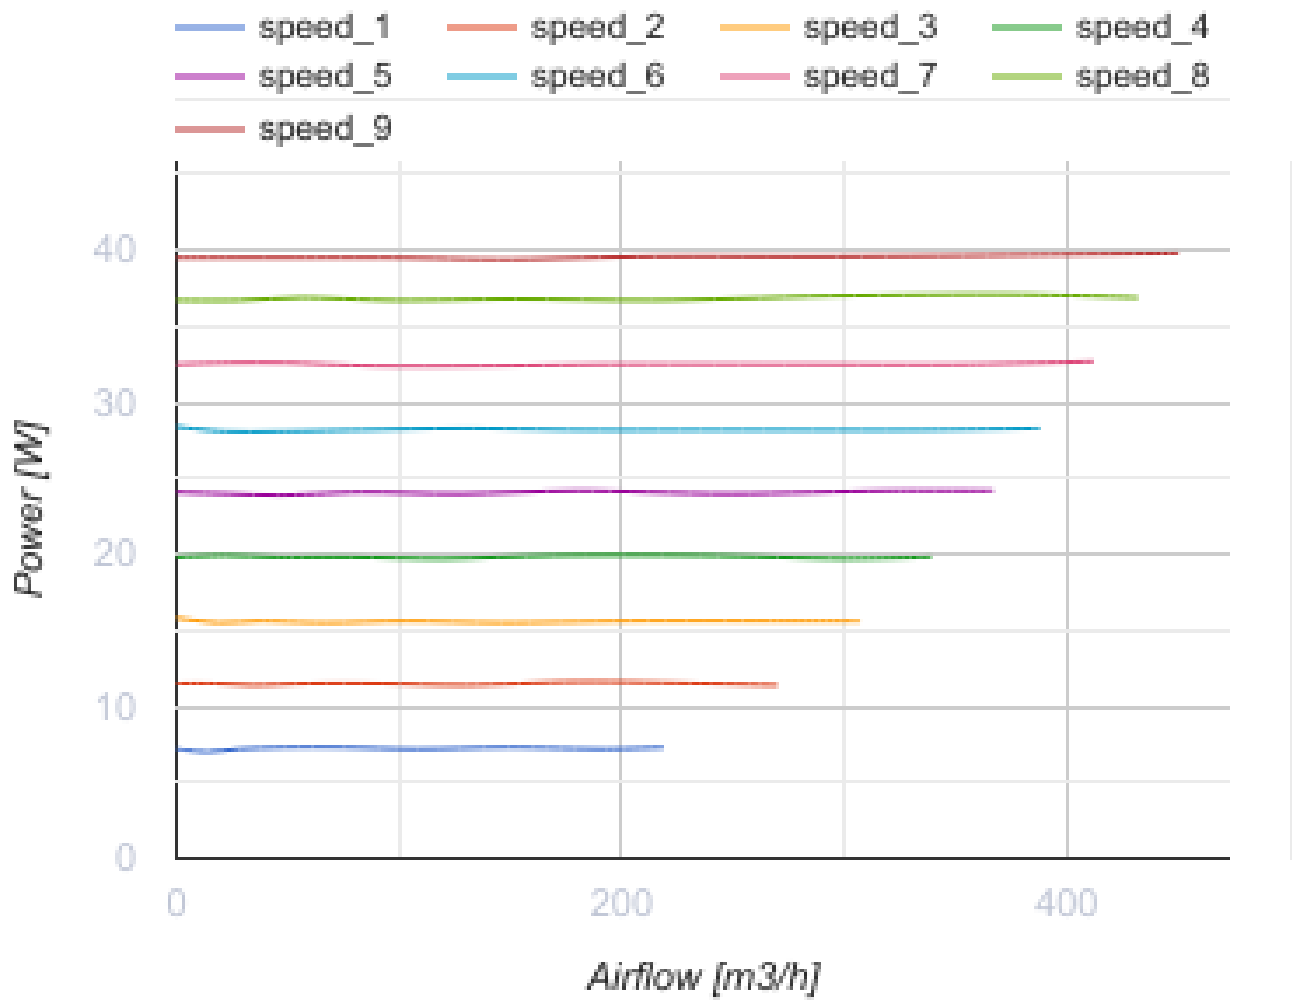

Iso-Mix EC 125 G1

Sound-insulated inline mixed-flow fans with EC motor

- Maximum airflow: 450
- Sound pressure level LpA at 3 m: 43
- Sound insulation
- Motor type: EC
- Control: Built-in speed controller
- Impeller type: Mixed-flow
- Casing material: Coated steel
- Installation in any position
- Cable with mains plug
- Temperature sensor

	Unit of measurement	Iso-Mix EC 125 G1
Connected air duct size	mm	125
Speed	-	1
Minimum supply voltage	V	230
Maximum supply voltage	V	230
Power supply frequency	Hz	50/60
Rated power	W	40
Unit current	A	0.37
Maximum airflow	m ³ /h	450
Sound pressure level LpA at 3 m	dB(A)	43
Weight	kg	4.8
Transported air temperature (max)	°C	55
Transported air temperature (min)	°C	-25
Ingress protection rating	-	IPX4

Dimensions

ØD	B	B1	L	H
123	243	283	234	474

Accessories

EC motors regulators

Name	Photo	Description
CDT E/0-10		Speed control for EC motors