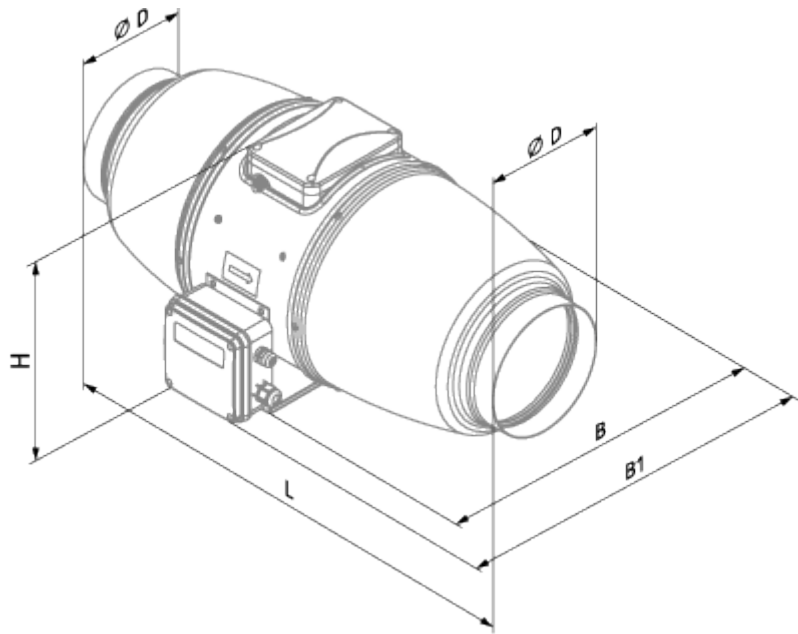

Iso-Mix EC 125 G1

Sound-insulated inline mixed-flow fans with EC motor

- Maximum airflow: 450
- Sound pressure level LpA at 3 m: 43
- Sound insulation
- Motor type: EC
- Control: Built-in speed controller
- Impeller type: Mixed-flow
- Casing material: Coated steel
- Installation in any position
- Cable with mains plug
- Temperature sensor

	Unit of measurement	Iso-Mix EC 125 G1
Connected air duct size	mm	125
Speed	-	1
Minimum supply voltage	V	230
Maximum supply voltage	V	230
Power supply frequency	Hz	50/60
Rated power	W	40
Unit current	A	0.37
Maximum airflow	m ³ /h	450
Sound pressure level LpA at 3 m	dB(A)	43
Weight	kg	4.8
Transported air temperature (max)	°C	55
Transported air temperature (min)	°C	-25
Ingress protection rating	-	IPX4

Dimensions

ØD	B	B1	L	H
123	243	283	234	474

Accessories

EC motors regulators

Name	Photo	Description
CDT E/0-10		Speed control for EC motors