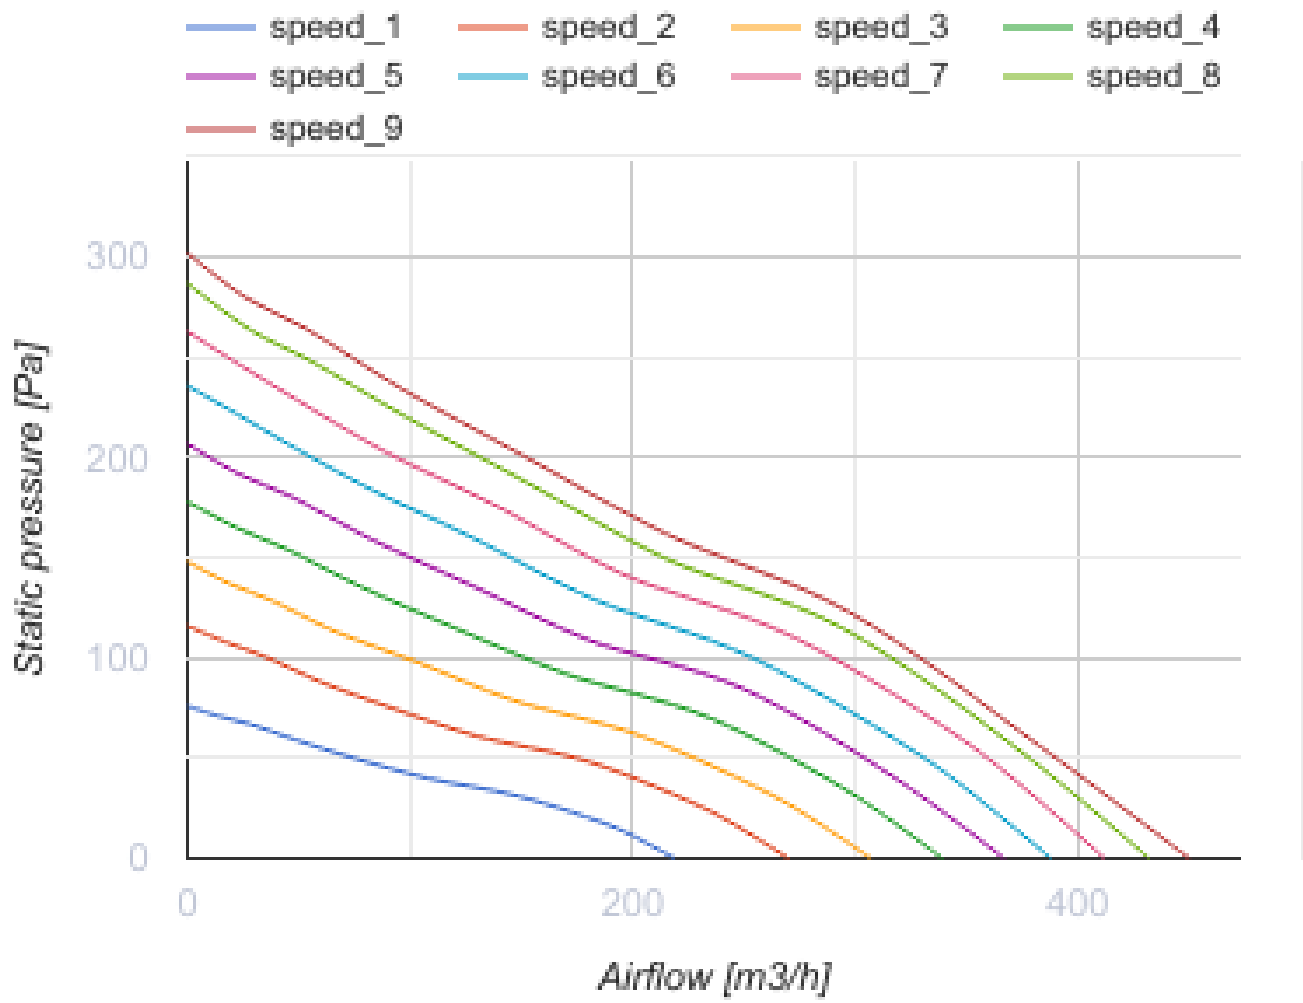

Iso-Mix EC 125 FR1

Sound-insulated inline mixed-flow fans with EC motor

- Maximum airflow: 450
- Sound pressure level LpA at 3 m: 43
- Sound insulation
- Motor type: EC
- Control: Built-in speed controller
- Impeller type: Mixed-flow
- Casing material: Coated steel
- Installation in any position
- Cable with mains plug

	Unit of measurement	Iso-Mix EC 125 FR1
Connected air duct size	mm	125
Speed	-	1
Minimum supply voltage	V	230
Maximum supply voltage	V	230
Power supply frequency	Hz	50/60
Rated power	W	40
Unit current	A	0.37
Maximum airflow	m ³ /h	450
Sound pressure level LpA at 3 m	dB(A)	43
Weight	kg	4.8
Transported air temperature (max)	°C	55
Transported air temperature (min)	°C	-25
Ingress protection rating	-	IPX4

Dimensions

ØD	B	B1	L	H
123	243	283	234	474

Accessories

EC motors regulators

Name	Photo	Description
CDT E/0-10		Speed control for EC motors