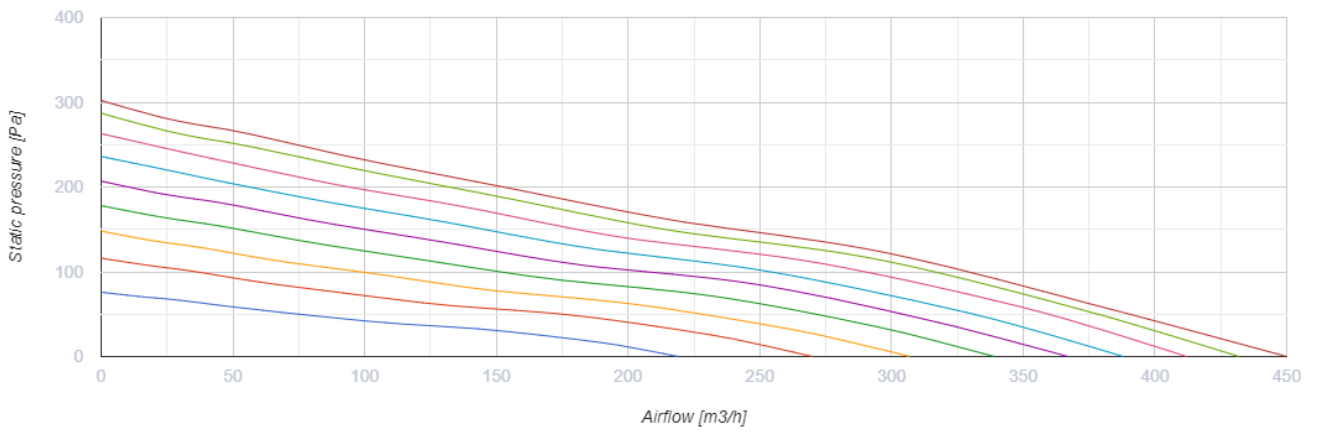

Iso-Mix EC 125 FR1

Sound-insulated inline mixed-flow fans with EC motor

- Maximum airflow: 450
- Sound pressure level LpA at 3 m: 43
- Sound insulation
- Motor type: EC
- Control: Built-in speed controller
- Impeller type: Mixed-flow
- Casing material: Coated steel
- Installation in any position
- Cable with mains plug

	Unit of measurement	Iso-Mix EC 125 FR1
Connected air duct size	mm	125
Speed	-	1
Minimum supply voltage	V	230
Maximum supply voltage	V	230
Power supply frequency	Hz	50/60
Rated power	W	40
Unit current	A	0.37
Maximum airflow	m ³ /h	450
Sound pressure level LpA at 3 m	dB(A)	43
Weight	kg	4.8
Transported air temperature (max)	°C	55
Transported air temperature (min)	°C	-25
Ingress protection rating	-	IPX4

Dimensions

ØD	B	B1	L	H
123	243	283	234	474

Accessories

EC motors regulators

Name	Photo	Description
CDT E/0-10		Speed control for EC motors