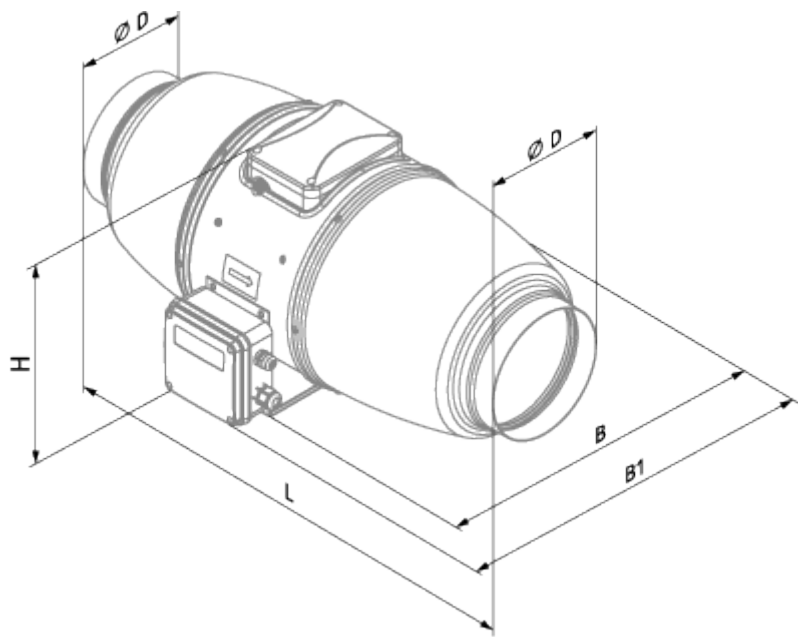

Iso-Mix EC 125 FR1

Sound-insulated inline mixed-flow fans with EC motor

- Maximum airflow: 450
- Sound pressure level LpA at 3 m: 43
- Sound insulation
- Motor type: EC
- Control: Built-in speed controller
- Impeller type: Mixed-flow
- Casing material: Coated steel
- Installation in any position
- Cable with mains plug

	Unit of measurement	Iso-Mix EC 125 FR1
Connected air duct size	mm	125
Speed	-	1
Minimum supply voltage	V	230
Maximum supply voltage	V	230
Power supply frequency	Hz	50/60
Rated power	W	40
Unit current	A	0.37
Maximum airflow	m ³ /h	450
Sound pressure level LpA at 3 m	dB(A)	43
Weight	kg	4.8
Transported air temperature (max)	°C	55
Transported air temperature (min)	°C	-25
Ingress protection rating	-	IPX4

Dimensions

ØD	B	B1	L	H
123	243	283	234	474

Accessories

EC motors regulators

Name	Photo	Description
CDT E/0-10		Speed control for EC motors