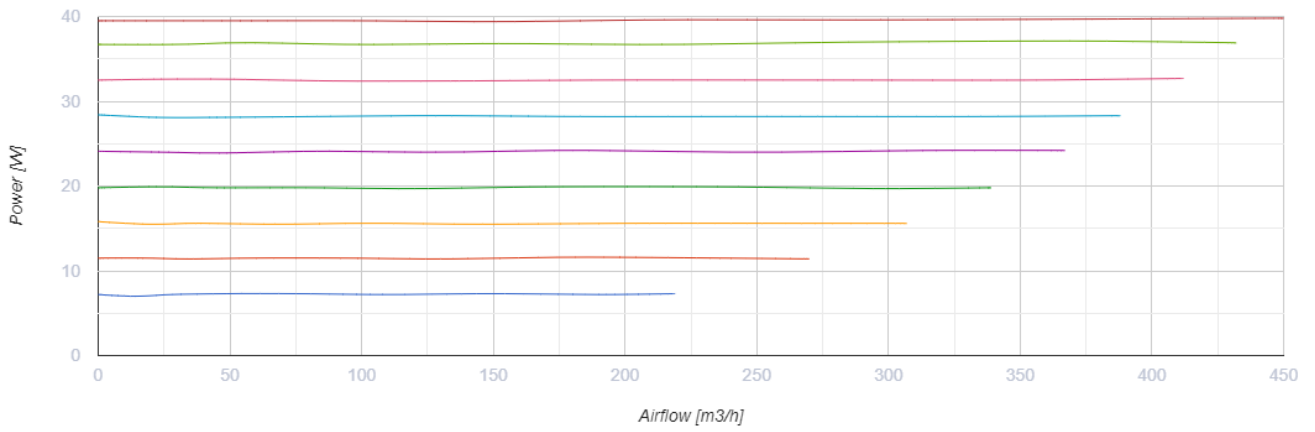

Iso-Mix EC 125 FR1

Sound-insulated inline mixed-flow fans with EC motor

- Maximum airflow: 450
- Sound pressure level LpA at 3 m: 43
- Sound insulation
- Motor type: EC
- Control: Built-in speed controller
- Impeller type: Mixed-flow
- Casing material: Coated steel
- Installation in any position
- Cable with mains plug

	Unit of measurement	Iso-Mix EC 125 FR1
Connected air duct size	mm	125
Speed	-	1
Minimum supply voltage	V	230
Maximum supply voltage	V	230
Power supply frequency	Hz	50/60
Rated power	W	40
Unit current	A	0.37
Maximum airflow	m ³ /h	450
Sound pressure level LpA at 3 m	dB(A)	43
Weight	kg	4.8
Transported air temperature (max)	°C	55
Transported air temperature (min)	°C	-25
Ingress protection rating	-	IPX4

Dimensions

ØD	B	B1	L	H
123	243	283	234	474

Accessories

EC motors regulators

Name	Photo	Description
CDT E/0-10		Speed control for EC motors