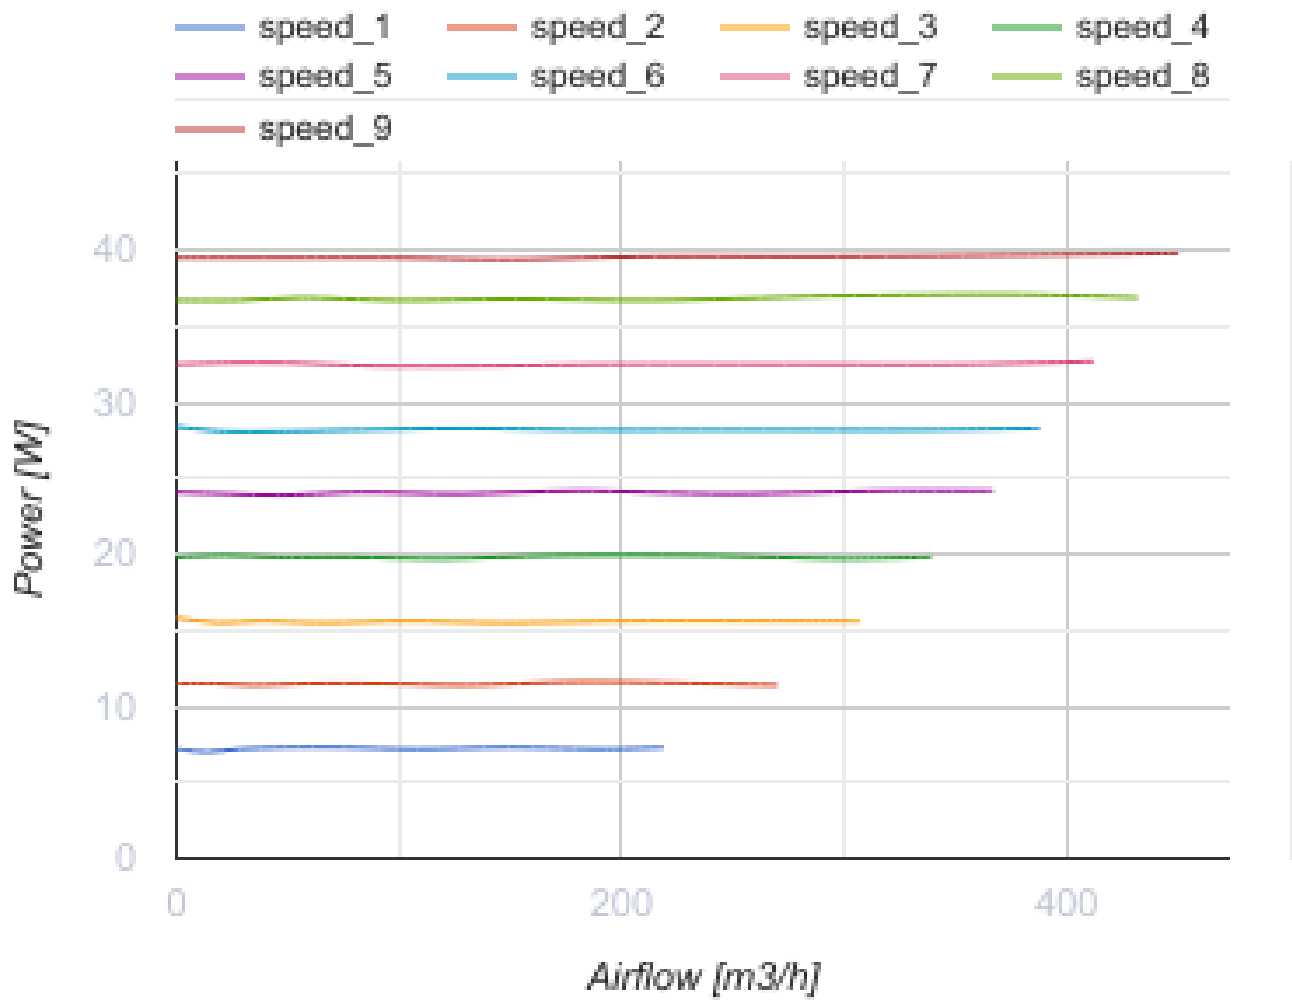

Iso-Mix EC 125 FR1

Sound-insulated inline mixed-flow fans with EC motor

- Maximum airflow: 450
- Sound pressure level LpA at 3 m: 43
- Sound insulation
- Motor type: EC
- Control: Built-in speed controller
- Impeller type: Mixed-flow
- Casing material: Coated steel
- Installation in any position
- Cable with mains plug

	Unit of measurement	Iso-Mix EC 125 FR1
Connected air duct size	mm	125
Speed	-	1
Minimum supply voltage	V	230
Maximum supply voltage	V	230
Power supply frequency	Hz	50/60
Rated power	W	40
Unit current	A	0.37
Maximum airflow	m ³ /h	450
Sound pressure level LpA at 3 m	dB(A)	43
Weight	kg	4.8
Transported air temperature (max)	°C	55
Transported air temperature (min)	°C	-25
Ingress protection rating	-	IPX4

Dimensions

ØD	B	B1	L	H
123	243	283	234	474

Accessories

EC motors regulators

Name	Photo	Description
CDT E/0-10		Speed control for EC motors