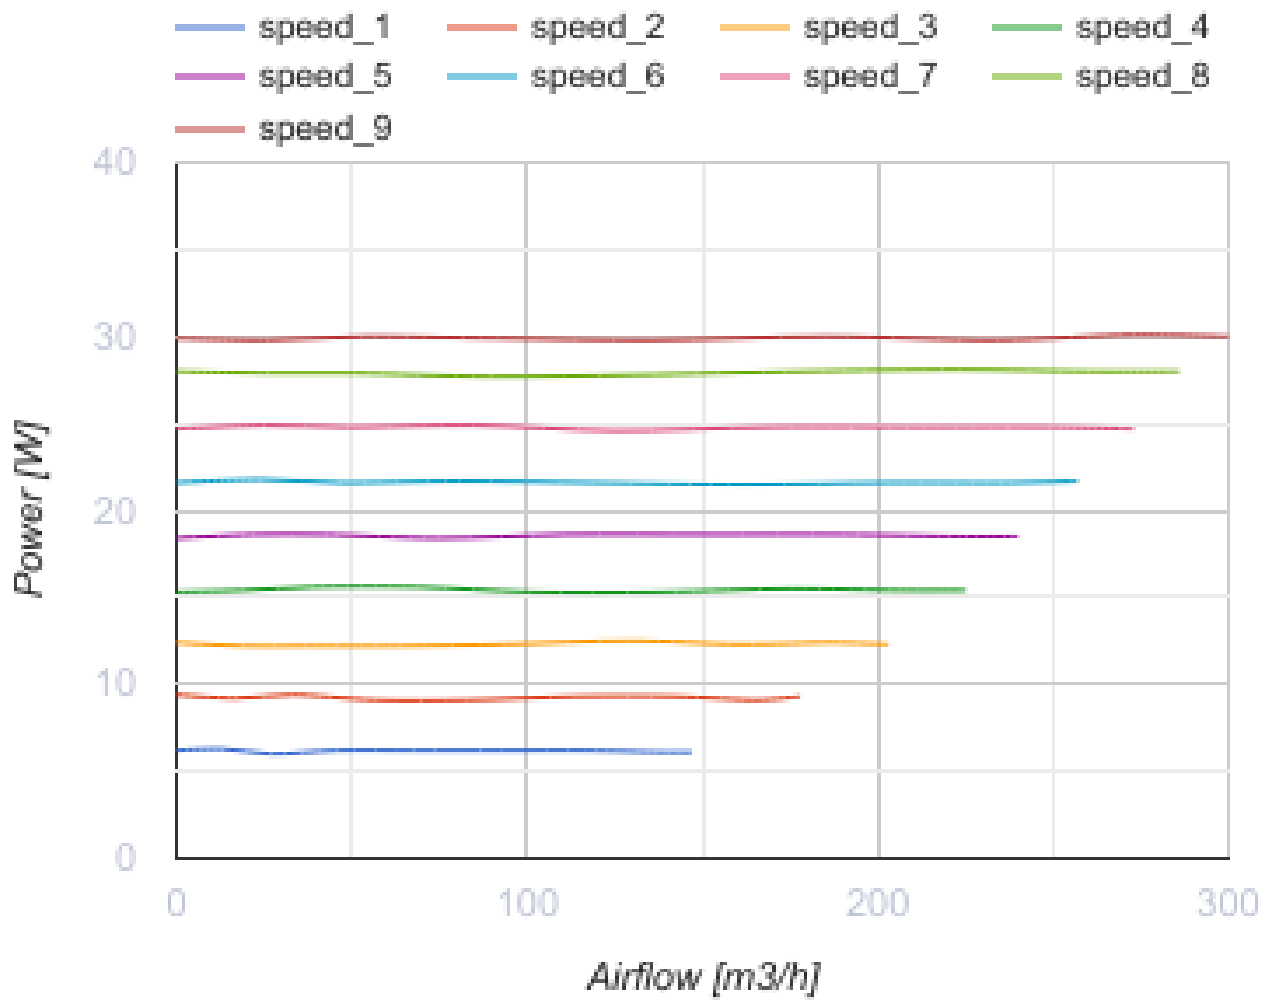

Iso-Mix EC 100 W1

Sound-insulated inline mixed-flow fans with EC motor

- Maximum airflow: 300
- Sound pressure level LpA at 3 m: 37
- Sound insulation
- Motor type: EC
- Impeller type: Mixed-flow
- Casing material: Coated steel
- Installation in any position
- Cable with mains plug

	Unit of measurement	Iso-Mix EC 100 W1
Connected air duct size	mm	100
Speed	-	1
Minimum supply voltage	V	230
Maximum supply voltage	V	230
Power supply frequency	Hz	50/60
Rated power	W	30
Unit current	A	0.29
Maximum airflow	m ³ /h	300
Sound pressure level LpA at 3 m	dB(A)	37
Weight	kg	4.9
Transported air temperature (max)	°C	55
Transported air temperature (min)	°C	-25
Ingress protection rating	-	IPX4

Dimensions

ØD	B	B1	L	H
98	214	243	505	251

Accessories

EC motors regulators

Name	Photo	Description
CDT E/0-10		Speed control for EC motors