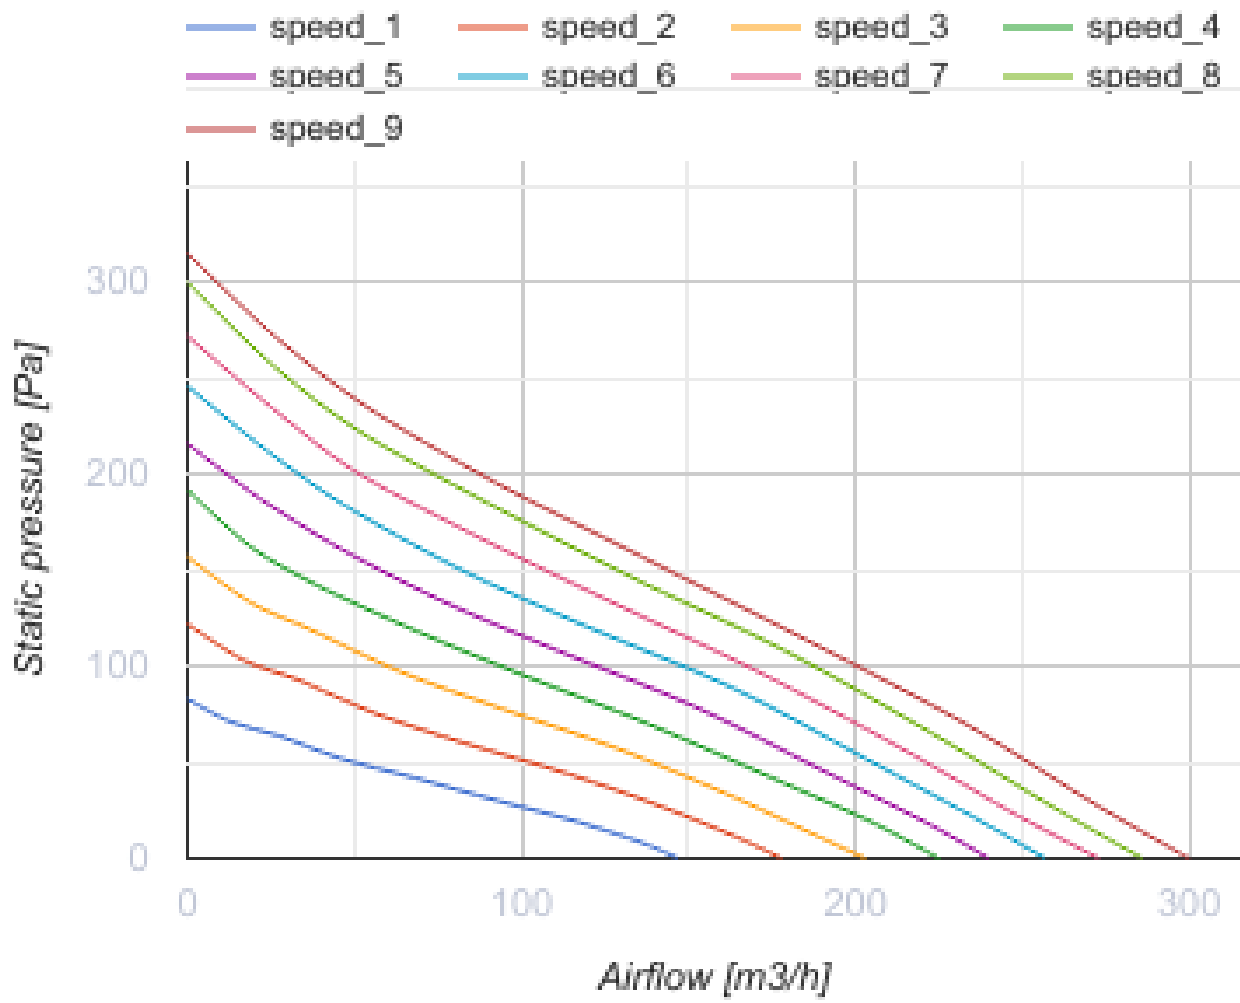

Iso-Mix EC 100 W1

Sound-insulated inline mixed-flow fans with EC motor

- Maximum airflow: 300
- Sound pressure level LpA at 3 m: 37
- Sound insulation
- Motor type: EC
- Impeller type: Mixed-flow
- Casing material: Coated steel
- Installation in any position
- Cable with mains plug

	Unit of measurement	Iso-Mix EC 100 W1
Connected air duct size	mm	100
Speed	-	1
Minimum supply voltage	V	230
Maximum supply voltage	V	230
Power supply frequency	Hz	50/60
Rated power	W	30
Unit current	A	0.29
Maximum airflow	m ³ /h	300
Sound pressure level LpA at 3 m	dB(A)	37
Weight	kg	4.9
Transported air temperature (max)	°C	55
Transported air temperature (min)	°C	-25
Ingress protection rating	-	IPX4

Dimensions

ØD	B	B1	L	H
98	214	243	505	251

Accessories

EC motors regulators

Name	Photo	Description
CDT E/0-10		Speed control for EC motors