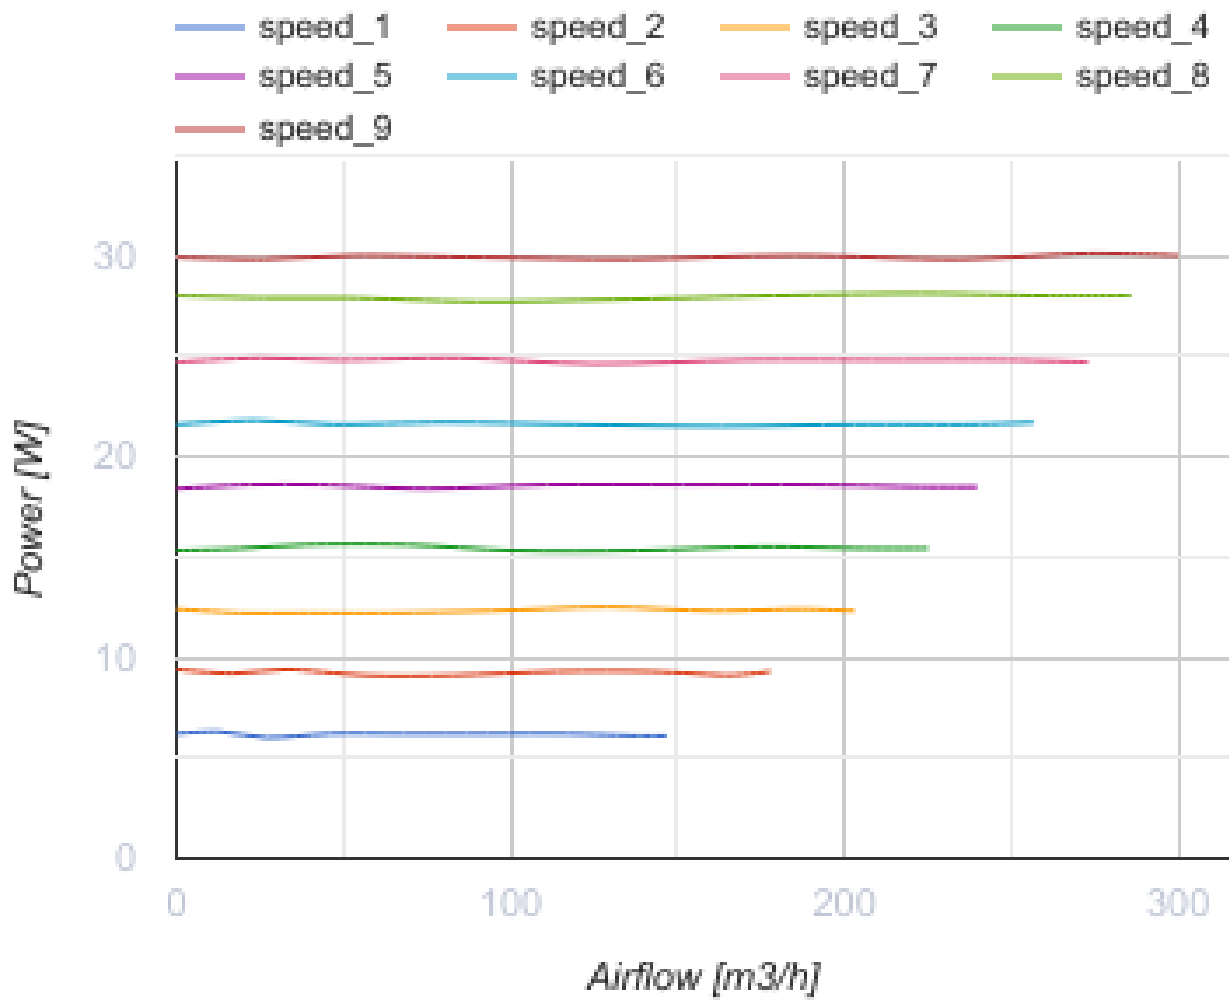

Iso-Mix EC 100 W1

Sound-insulated inline mixed-flow fans with EC motor

- Maximum airflow: 300
- Sound pressure level LpA at 3 m: 37
- Sound insulation
- Motor type: EC
- Impeller type: Mixed-flow
- Casing material: Coated steel
- Installation in any position
- Cable with mains plug

	Unit of measurement	Iso-Mix EC 100 W1
Connected air duct size	mm	100
Speed	-	1
Minimum supply voltage	V	230
Maximum supply voltage	V	230
Power supply frequency	Hz	50/60
Rated power	W	30
Unit current	A	0.29
Maximum airflow	m ³ /h	300
Sound pressure level LpA at 3 m	dB(A)	37
Weight	kg	4.9
Transported air temperature (max)	°C	55
Transported air temperature (min)	°C	-25
Ingress protection rating	-	IPX4

Dimensions

ØD	B	B1	L	H
98	214	243	505	251

Accessories

EC motors regulators

Name	Photo	Description
CDT E/0-10		Speed control for EC motors