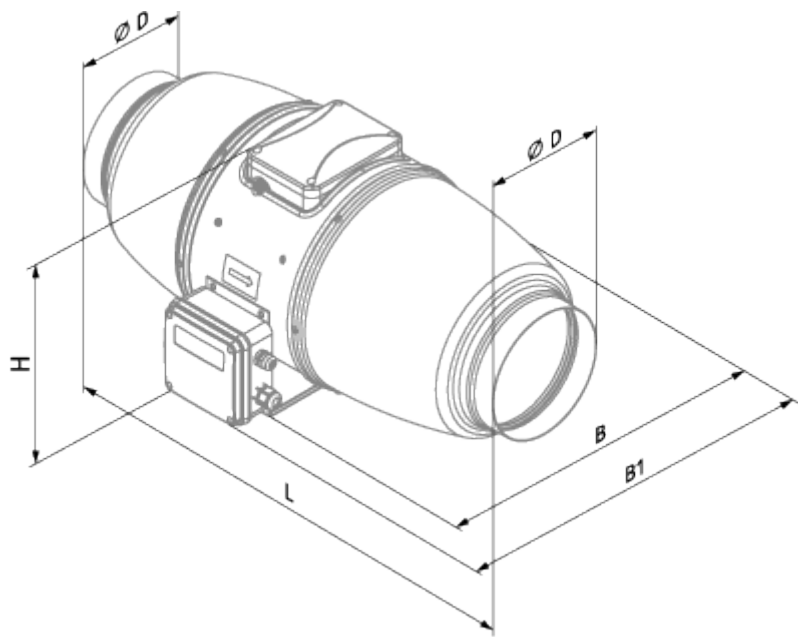

Iso-Mix EC 100 W1

Sound-insulated inline mixed-flow fans with EC motor

- Maximum airflow: 300
- Sound pressure level LpA at 3 m: 37
- Sound insulation
- Motor type: EC
- Impeller type: Mixed-flow
- Casing material: Coated steel
- Installation in any position
- Cable with mains plug

	Unit of measurement	Iso-Mix EC 100 W1
Connected air duct size	mm	100
Speed	-	1
Minimum supply voltage	V	230
Maximum supply voltage	V	230
Power supply frequency	Hz	50/60
Rated power	W	30
Unit current	A	0.29
Maximum airflow	m ³ /h	300
Sound pressure level LpA at 3 m	dB(A)	37
Weight	kg	4.9
Transported air temperature (max)	°C	55
Transported air temperature (min)	°C	-25
Ingress protection rating	-	IPX4

Dimensions

ØD	B	B1	L	H
98	214	243	505	251

Accessories

EC motors regulators

Name	Photo	Description
CDT E/0-10		Speed control for EC motors