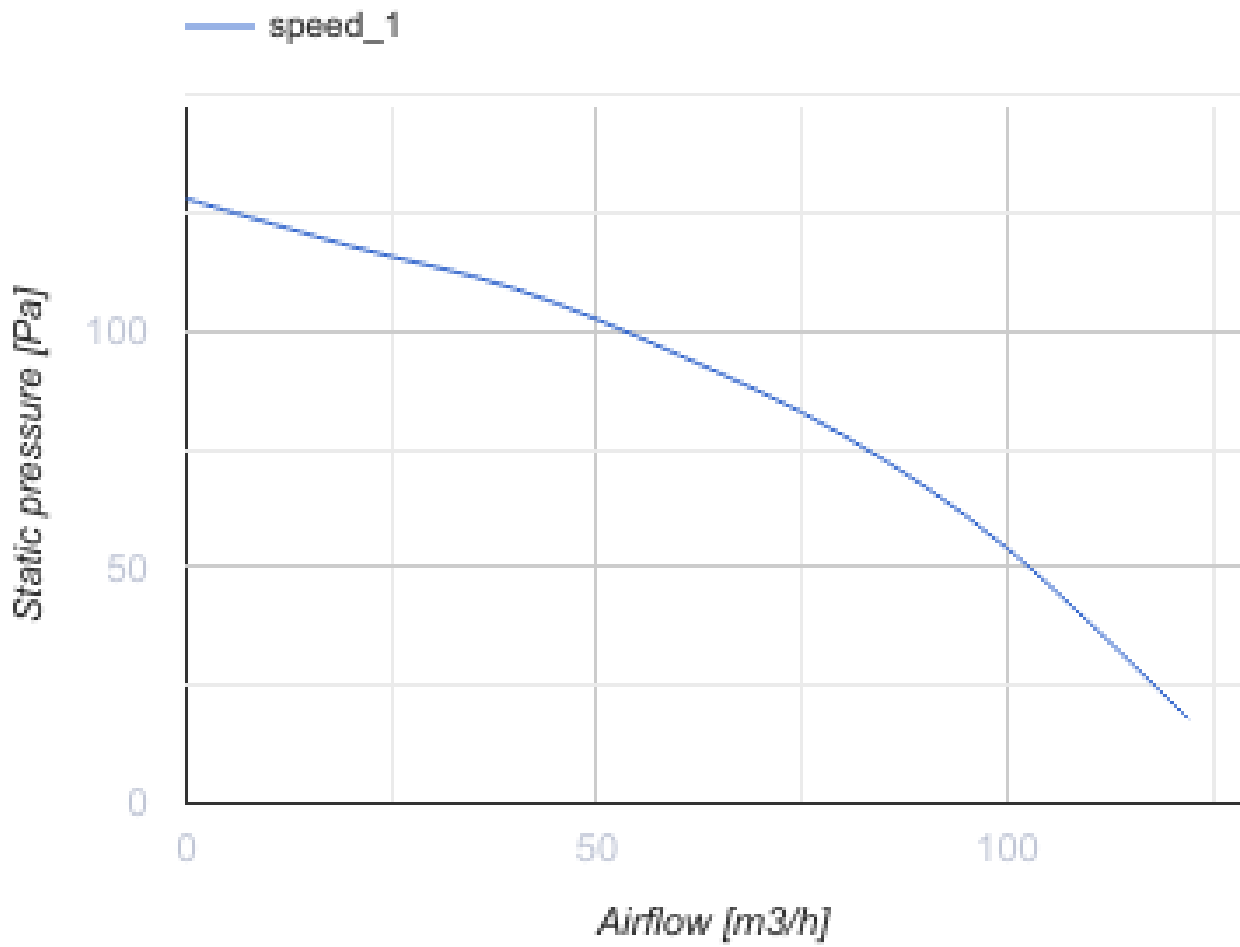

Force Max 100 T

Centrifugal fans

- Maximum airflow: 122
- Sound pressure level LpA at 3 m: 38
- Motor type: AC
- Timer: Turn off timer

	Unit of measurement	Force Max 100 T
Connected air duct size	mm	100
Speed	-	1
Minimum supply voltage	V	220
Maximum supply voltage	V	240
Power supply frequency	Hz	50
Rated power	W	29
Unit current	A	
Maximum airflow	m ³ /h	122
Sound pressure level LpA at 3 m	dB(A)	38
Weight	kg	1.3
Ambient air temperature min	°C	0
Ambient air temperature max	°C	45
Ingress protection rating	-	IP2X

Dimensions

a	b	c	Ø D	e	f	g
180	195	132	98	26	73	59

Accessories

Other accessories

Name	Photo	Description
CDT E1.8		Thyristor speed controller