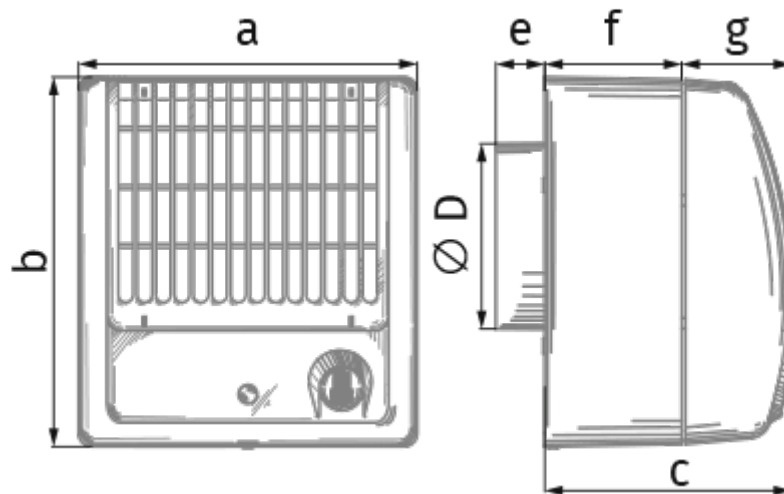

Force Max 100 T

Centrifugal fans

- Maximum airflow: 122
- Sound pressure level LpA at 3 m: 38
- Motor type: AC
- Timer: Turn off timer

	Unit of measurement	Force Max 100 T
Connected air duct size	mm	100
Speed	-	1
Minimum supply voltage	V	220
Maximum supply voltage	V	240
Power supply frequency	Hz	50
Rated power	W	29
Unit current	A	
Maximum airflow	m ³ /h	122
Sound pressure level LpA at 3 m	dB(A)	38
Weight	kg	1.3
Ambient air temperature min	°C	0
Ambient air temperature max	°C	45
Ingress protection rating	-	IP2X

Dimensions

a	b	c	Ø D	e	f	g
180	195	132	98	26	73	59

Accessories

Other accessories

Name	Photo	Description
CDT E1.8		Thyristor speed controller