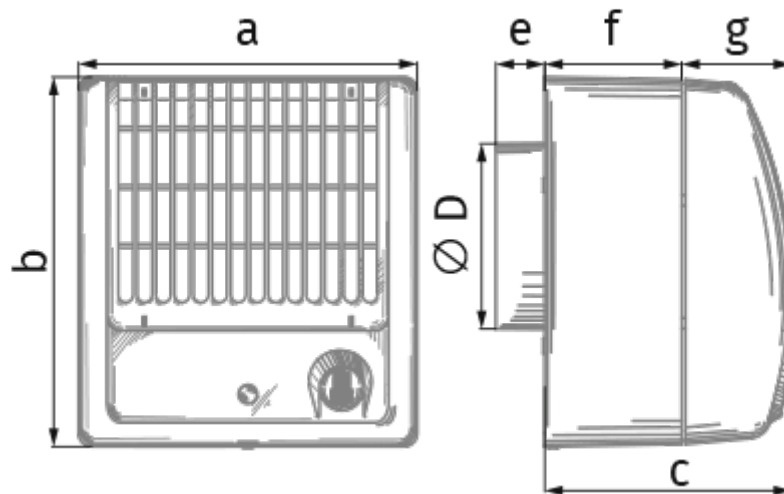

Force Max 100 S

Centrifugal fans

- Maximum airflow: 122
- Sound pressure level LpA at 3 m: 38
- Motor type: AC
- Pull cord

	Unit of measurement	Force Max 100 S
Connected air duct size	mm	100
Speed	-	1
Minimum supply voltage	V	220
Maximum supply voltage	V	240
Power supply frequency	Hz	50
Rated power	W	29
Unit current	A	
Maximum airflow	m ³ /h	122
Sound pressure level LpA at 3 m	dB(A)	38
Weight	kg	1.3
Ambient air temperature min	°C	0
Ambient air temperature max	°C	45
Ingress protection rating	-	IP2X

Dimensions

a	b	c	Ø D	e	f	g
180	195	132	98	26	73	59

Accessories

Other accessories

Name	Photo	Description
CDT E1.8		Thyristor speed controller