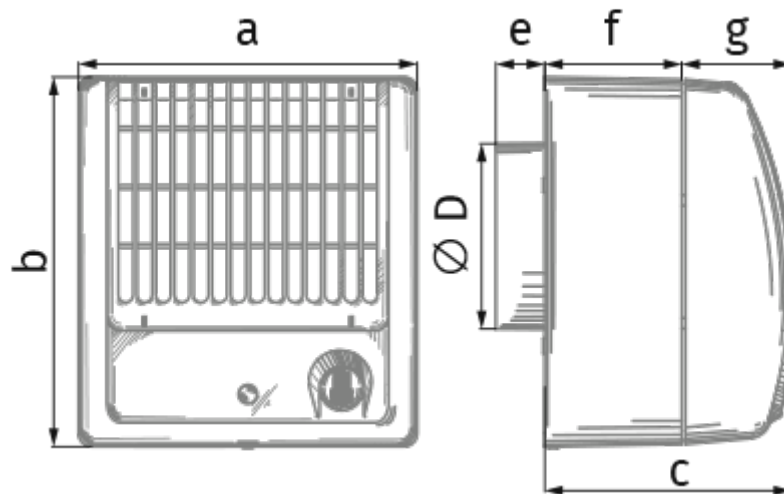

Force Max 100 IR

Centrifugal fans

- Maximum airflow: 122
- Sound pressure level LpA at 3 m: 38
- Motor type: AC
- Motion sensor
- Timer: Turn off timer

	Unit of measurement	Force Max 100 IR
Connected air duct size	mm	100
Speed	-	1
Minimum supply voltage	V	220
Maximum supply voltage	V	240
Power supply frequency	Hz	50
Rated power	W	29
Unit current	A	
Maximum airflow	m ³ /h	122
Sound pressure level LpA at 3 m	dB(A)	38
Weight	kg	1.3
Ambient air temperature min	°C	0
Ambient air temperature max	°C	45
Ingress protection rating	-	IP2X

Dimensions

a	b	c	Ø D	e	f	g
180	195	132	98	26	73	59

Accessories

Other accessories

Name	Photo	Description
CDT E1.8		Thyristor speed controller