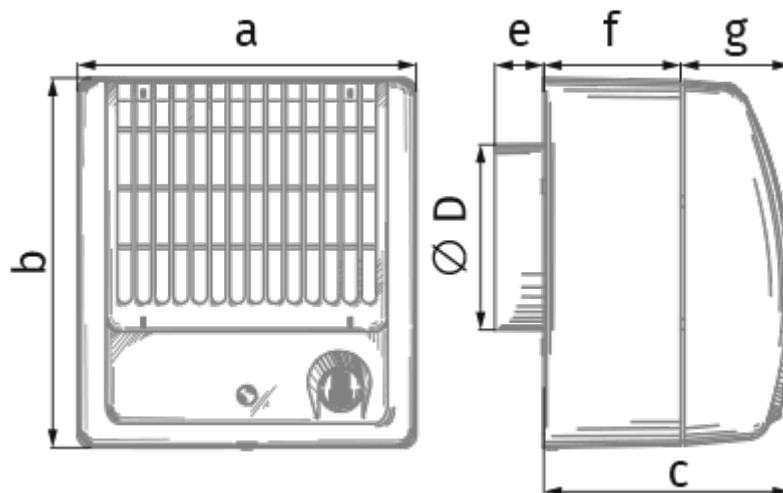

Force Max 100 IR

Centrifugal fans

- Maximum airflow: 122
- Sound pressure level LpA at 3 m: 38
- Motor type: AC
- Motion sensor
- Timer: Turn off timer

	Unit of measurement	Force Max 100 IR
Connected air duct size	mm	100
Speed	-	1
Minimum supply voltage	V	220
Maximum supply voltage	V	240
Power supply frequency	Hz	50
Rated power	W	29
Unit current	A	
Maximum airflow	m ³ /h	122
Sound pressure level LpA at 3 m	dB(A)	38
Weight	kg	1.3
Ambient air temperature min	°C	0
Ambient air temperature max	°C	45
Ingress protection rating	-	IP2X

Dimensions

a	b	c	∅ D	e	f	g
180	195	132	98	26	73	59

Accessories

Thyristor speed controllers

Name	Photo	Description
CDT E1.8		Thyristor speed controller