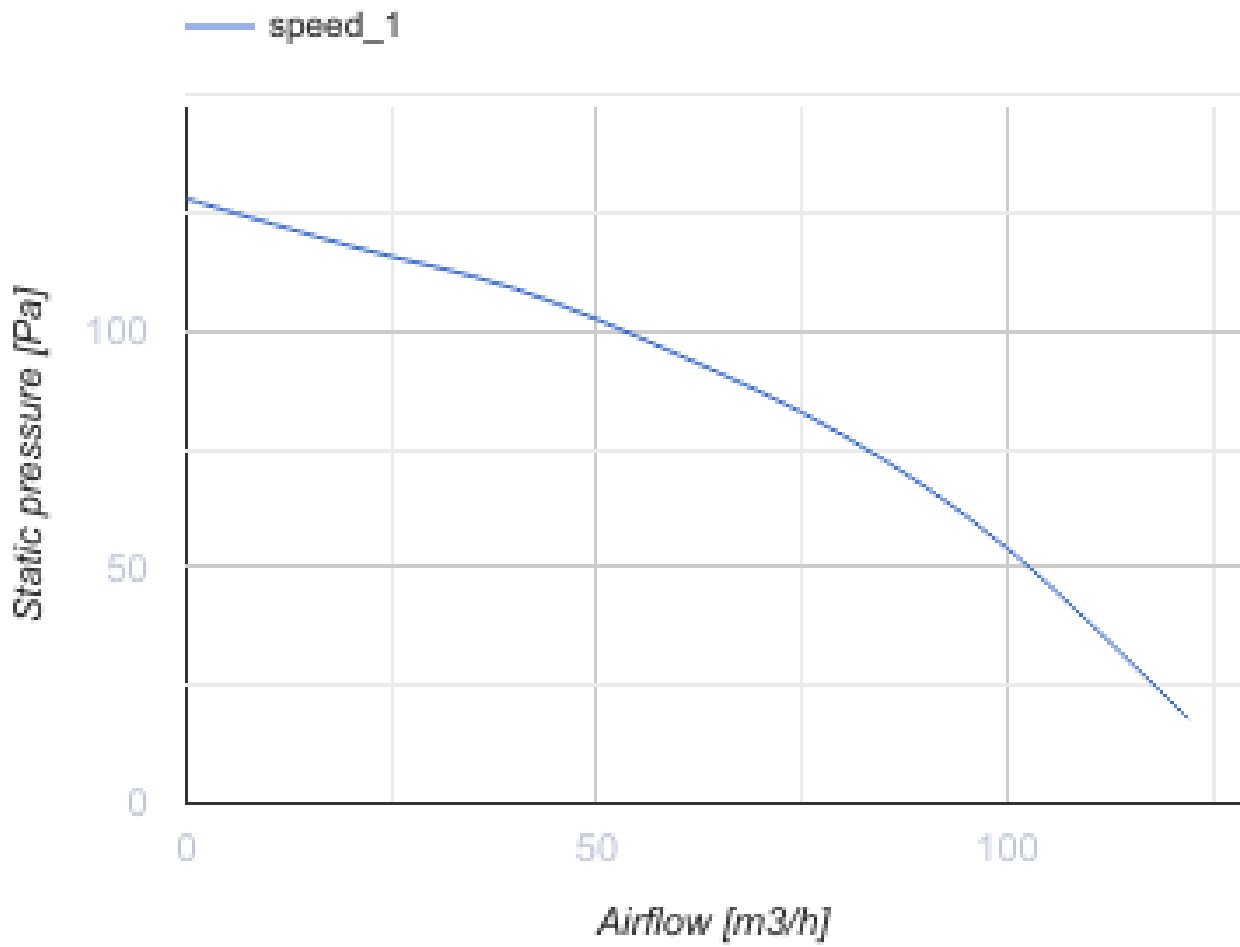

Force Max 100 IR

Centrifugal fans

- Maximum airflow: 122
- Sound pressure level LpA at 3 m: 38
- Motor type: AC
- Motion sensor
- Timer: Turn off timer

	Unit of measurement	Force Max 100 IR
Connected air duct size	mm	100
Speed	-	1
Minimum supply voltage	V	220
Maximum supply voltage	V	240
Power supply frequency	Hz	50
Rated power	W	29
Unit current	A	
Maximum airflow	m ³ /h	122
Sound pressure level LpA at 3 m	dB(A)	38
Weight	kg	1.3
Ambient air temperature min	°C	0
Ambient air temperature max	°C	45
Ingress protection rating	-	IP2X

Dimensions

a	b	c	Ø D	e	f	g
180	195	132	98	26	73	59

Accessories

Other accessories

Name	Photo	Description
CDT E1.8		Thyristor speed controller