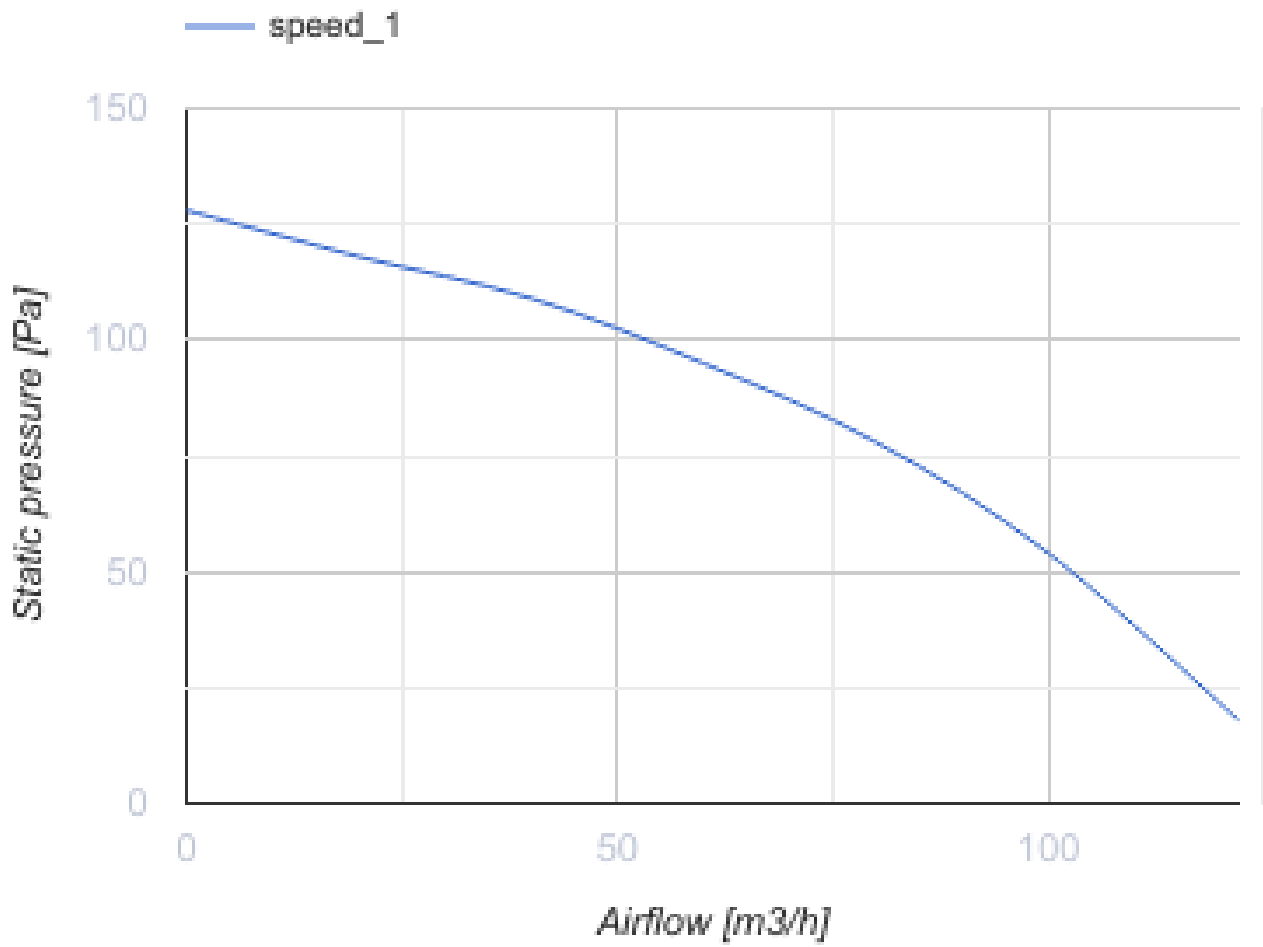

Force Max 100 IR

Centrifugal fans

- Maximum airflow: 122
- Sound pressure level LpA at 3 m: 38
- Motor type: AC
- Motion sensor
- Timer: Turn off timer

	Unit of measurement	Force Max 100 IR
Connected air duct size	mm	100
Speed	-	1
Minimum supply voltage	V	220
Maximum supply voltage	V	240
Power supply frequency	Hz	50
Rated power	W	29
Unit current	A	
Maximum airflow	m ³ /h	122
Sound pressure level LpA at 3 m	dB(A)	38
Weight	kg	1.3
Ambient air temperature min	°C	0
Ambient air temperature max	°C	45
Ingress protection rating	-	IP2X

Dimensions

a	b	c	Ø D	e	f	g
180	195	132	98	26	73	59

Accessories

Other accessories

Name	Photo	Description
CDT E1.8		Thyristor speed controller