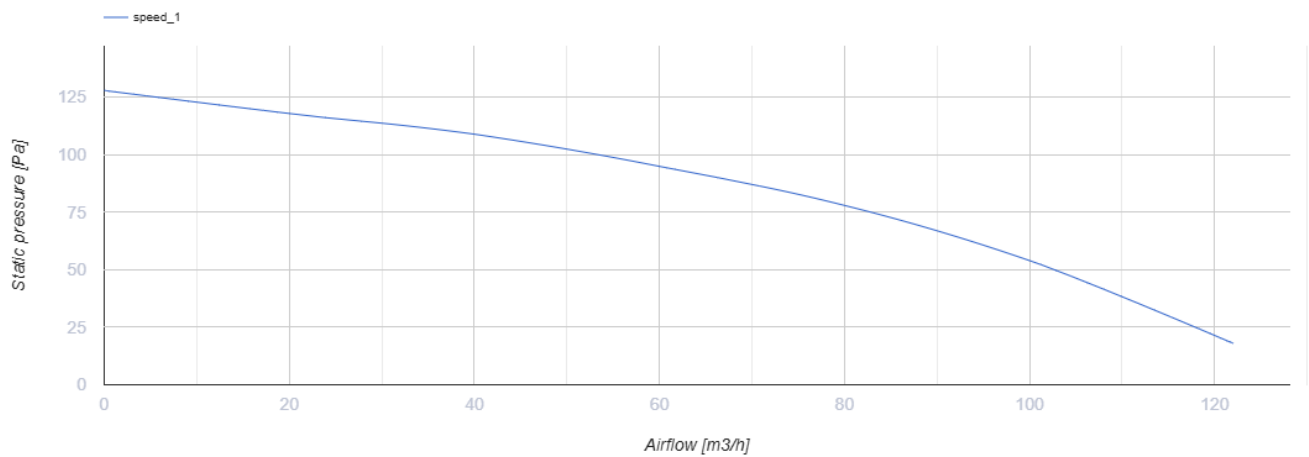

Force Max 100 IR

Centrifugal fans

- Maximum airflow: 122
- Sound pressure level LpA at 3 m: 38
- Motor type: AC
- Motion sensor
- Timer: Turn off timer

	Unit of measurement	Force Max 100 IR
Connected air duct size	mm	100
Speed	-	1
Minimum supply voltage	V	220
Maximum supply voltage	V	240
Power supply frequency	Hz	50
Rated power	W	29
Unit current	A	
Maximum airflow	m ³ /h	122
Sound pressure level LpA at 3 m	dB(A)	38
Weight	kg	1.3
Ambient air temperature min	°C	0
Ambient air temperature max	°C	45
Ingress protection rating	-	IP2X

Dimensions

a	b	c	∅ D	e	f	g
180	195	132	98	26	73	59

Accessories

Thyristor speed controllers

Name	Photo	Description
CDT E1.8		Thyristor speed controller