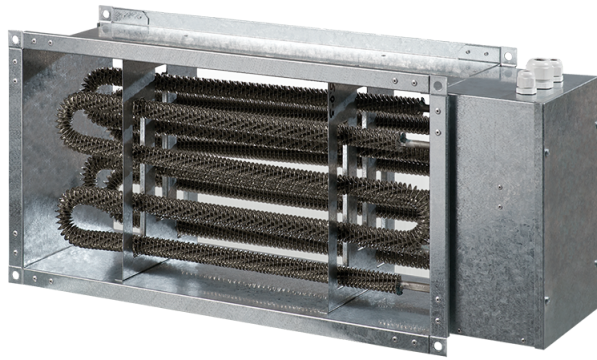

EKH 70x40-36

Duct electrical heaters for rectangular ducts

- Casing material: Galvanized steel

	Unit of measurement	EKH 70x40-36
Minimum supply voltage	V	400
Maximum supply voltage	V	400
Power supply frequency	Hz	50
Rated power	W	36000
Weight	kg	25

Dimensions

B	B1	B2	H	H1	H2	L
700	720	840	400	420	440	750