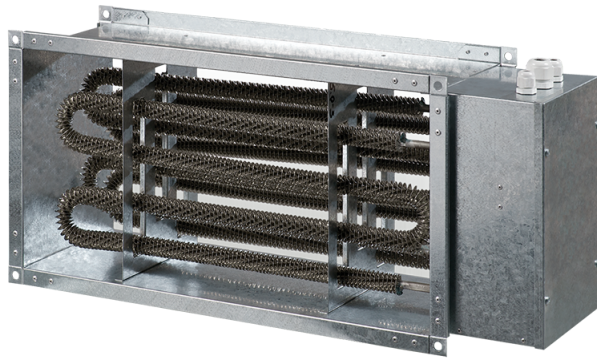

# EKH 70x40-36

Duct electrical heaters for rectangular ducts

- Casing material: Galvanized steel

	Unit of measurement	EKH 70x40-36
Minimum supply voltage	V	400
Maximum supply voltage	V	400
Power supply frequency	Hz	50
Rated power	W	36000
Weight	kg	25

## Dimensions

B	B1	B2	H	H1	H2	L
700	720	840	400	420	440	750