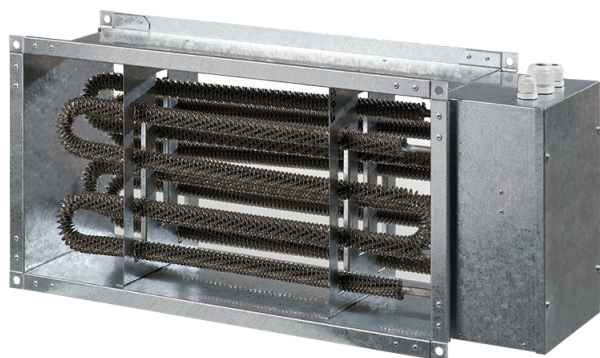

EKH 60x35-24

Duct electrical heaters for rectangular ducts

- Casing material: Galvanized steel

	Unit of measurement	EKH 60x35-24
Phases	-	3
Minimum supply voltage	V	400
Maximum supply voltage	V	400
Power supply frequency	Hz	50
Rated power	W	24000
Weight	kg	9.75
Article	-	8055096

Dimensions

B	B1	B2	H	H1	H2	L
600	620	740	740	370	390	200