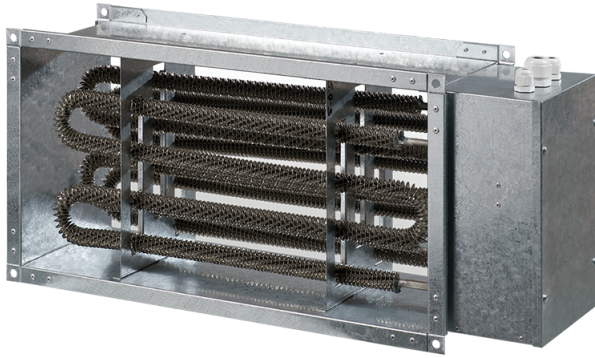

EKH 60x35-18

Duct electrical heaters for rectangular ducts

- Casing material: Galvanized steel

	Unit of measurement	EKH 60x35-18
Minimum supply voltage	V	400
Maximum supply voltage	V	400
Power supply frequency	Hz	50
Rated power	W	18000
Weight	kg	9.75

Dimensions

B	B1	B2	H	H1	H2	L
600	620	740	350	370	390	200