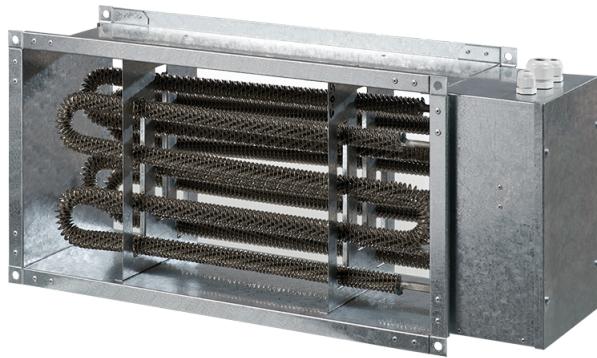

EKH 60x30-21

Duct electrical heaters for rectangular ducts

- Casing material: Galvanized steel

	Unit of measurement	EKH 60x30-21
Minimum supply voltage	V	400
Maximum supply voltage	V	400
Power supply frequency	Hz	50
Rated power	W	21000
Weight	kg	9.4

Dimensions

B	B1	B2	H	H1	H2	L
600	620	740	300	320	340	200