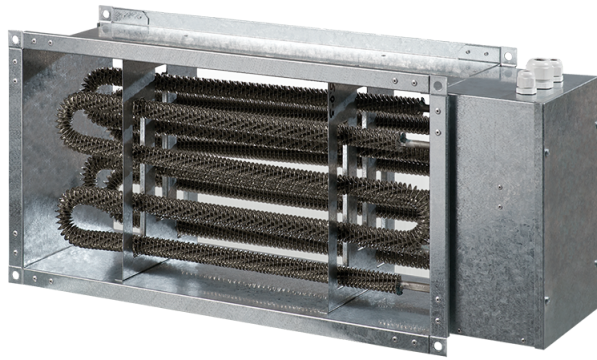

EKH 40x20-15

Duct electrical heaters for rectangular ducts

- Casing material: Galvanized steel

	Unit of measurement	EKH 40x20-15
Minimum supply voltage	V	400
Maximum supply voltage	V	400
Power supply frequency	Hz	50
Rated power	W	15000
Weight	kg	6.5

Dimensions

B	B1	B2	H	H1	H2	L
400	420	540	200	220	240	200