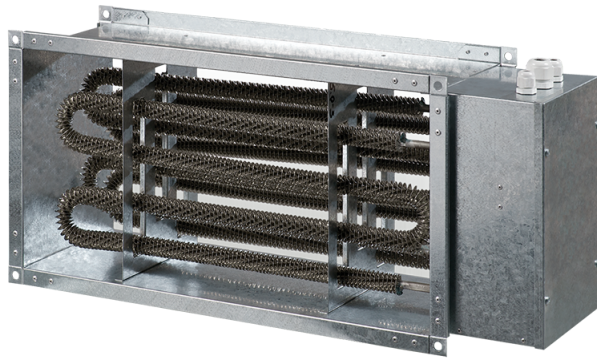

EKH 40x20-15

Duct electrical heaters for rectangular ducts

- Casing material: Galvanized steel

	Unit of measurement	EKH 40x20-15
Minimum supply voltage	V	400
Maximum supply voltage	V	400
Power supply frequency	Hz	50
Rated power	W	15000
Weight	kg	6.5

Dimensions

B	B1	B2	H	H1	H2	L
400	420	540	200	220	240	200