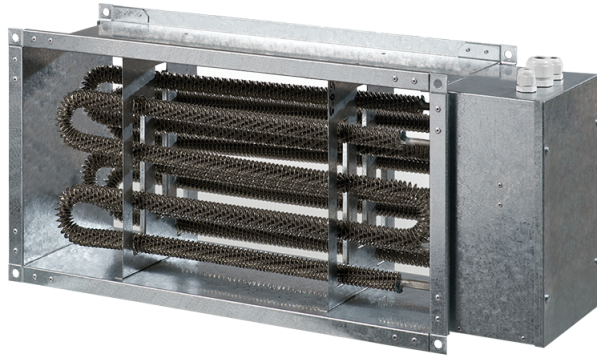

EKH 40x20-12

Duct electrical heaters for rectangular ducts

- Casing material: Galvanized steel

| | Unit of measurement | EKH 40x20-12 |
|------------------------|---------------------|--------------|
| Minimum supply voltage | V | 400 |
| Maximum supply voltage | V | 400 |
| Power supply frequency | Hz | 50 |
| Rated power | W | 12000 |
| Weight | kg | 6.5 |

Dimensions

| B | B1 | B2 | H | H1 | H2 | L |
|-----|-----|-----|-----|-----|-----|-----|
| 400 | 420 | 540 | 200 | 220 | 240 | 200 |