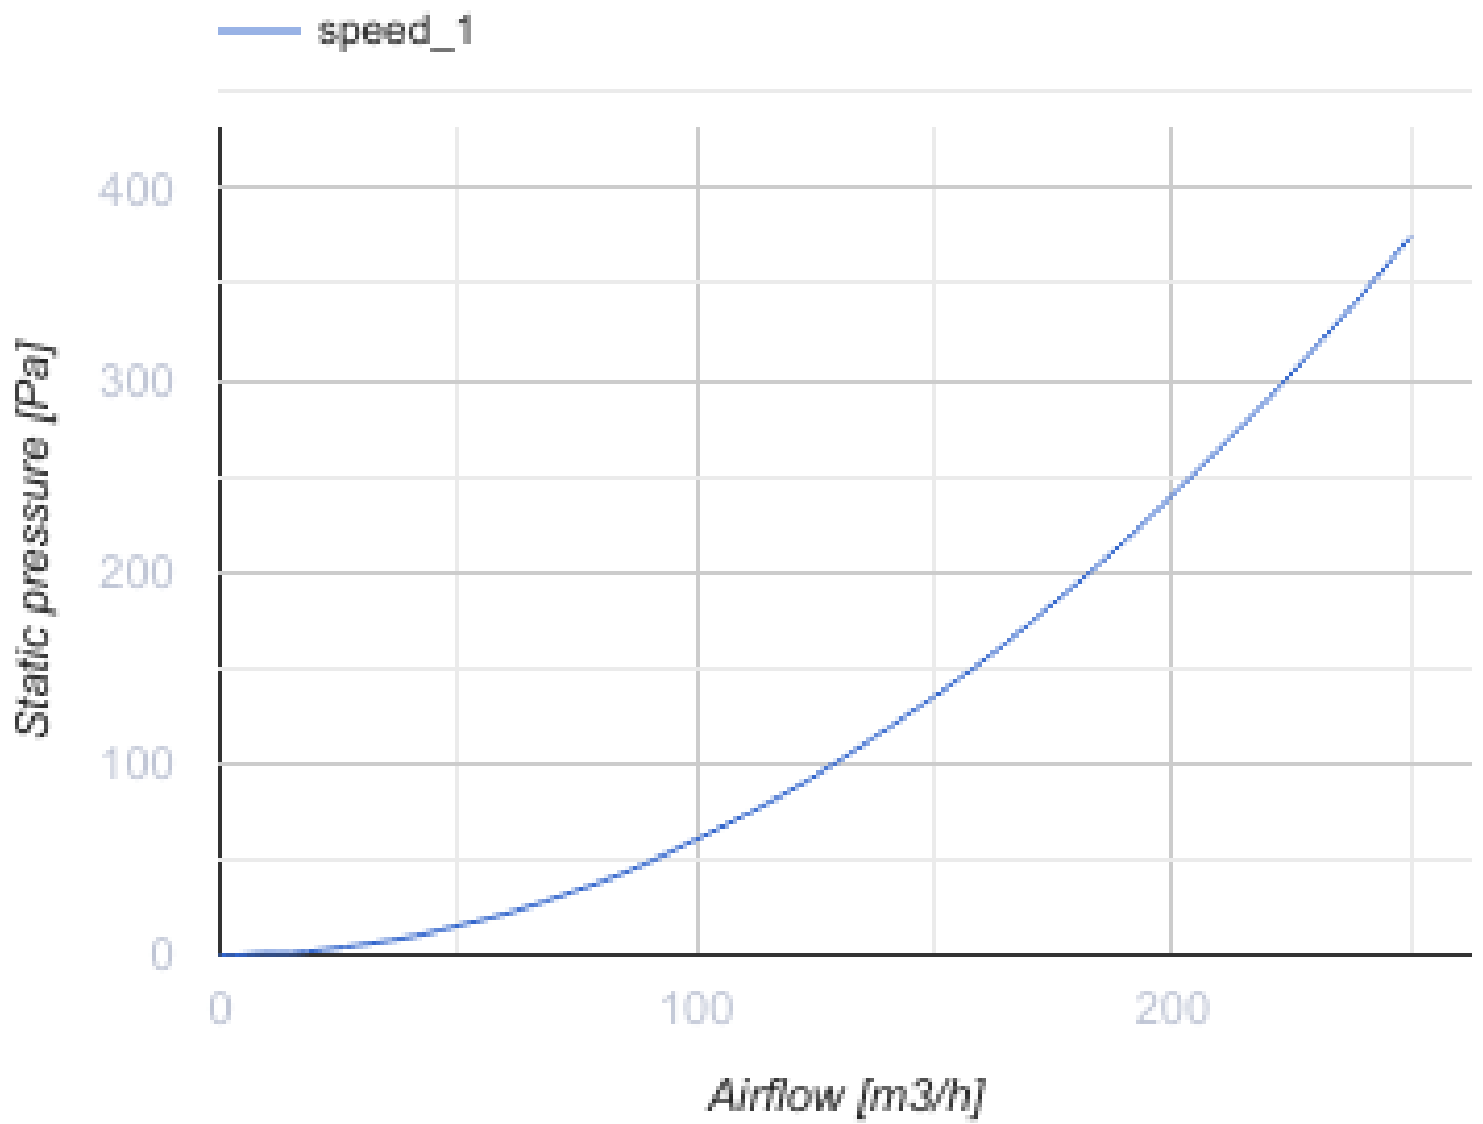

DPK 100

The diffuser is compatible with all types of design decorative panels, including glass panels

- Casing material: Plastic

	Unit of measurement	DPK 100
Connected air duct size	mm	100

Dimensions

Accessories