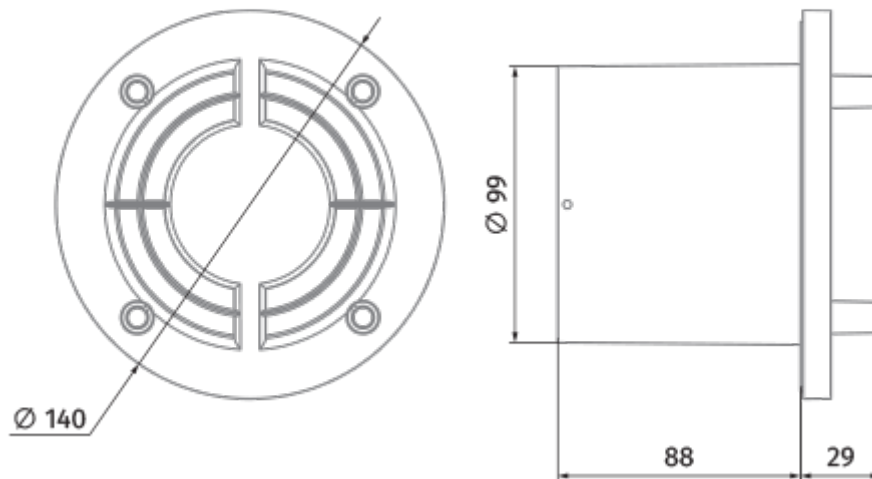

DPK 100

The diffuser is compatible with all types of design decorative panels, including glass panels

- Casing material: Plastic

	Unit of measurement	DPK 100
Connected air duct size	mm	100

Dimensions

Accessories