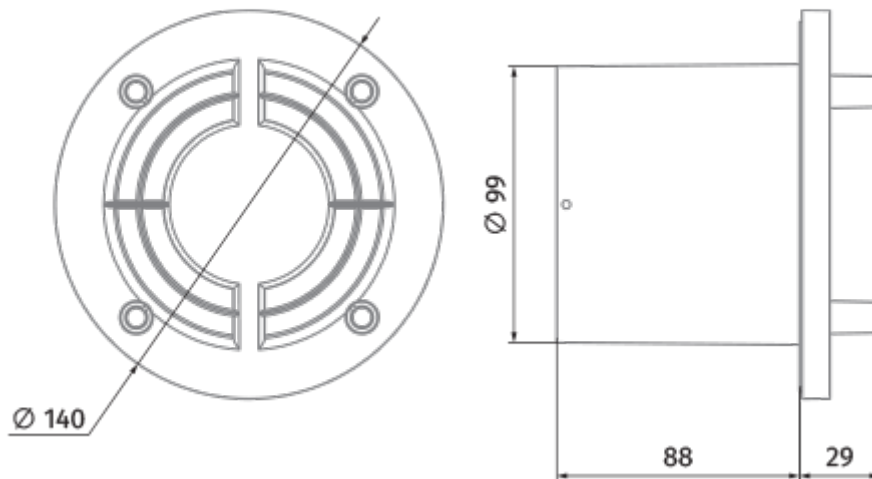

DPK 100

The diffuser is compatible with all types of design decorative panels, including glass panels

- Casing material: Plastic

	Unit of measurement	DPK 100
Connected air duct size	mm	100

Dimensions

Accessories