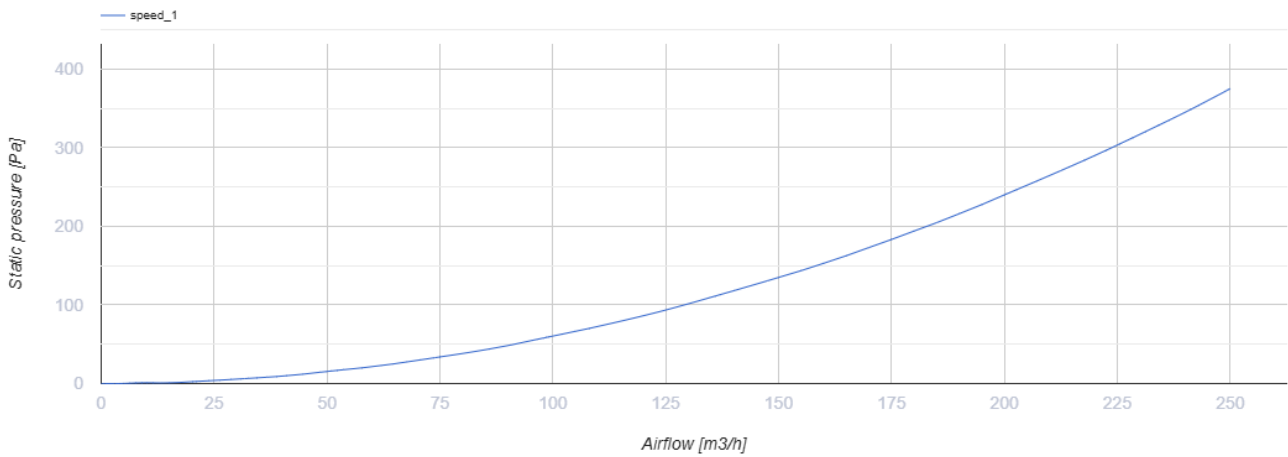

DPK 100

The diffuser is compatible with all types of design decorative panels, including glass panels

- Casing material: Plastic

	Unit of measurement	DPK 100
Connected air duct size	mm	100

Dimensions

Accessories