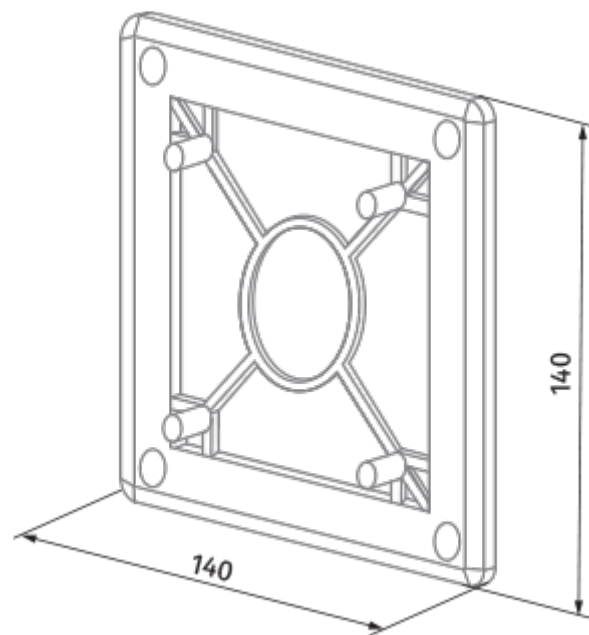

## **DECOR FB 140x140 s**

Ventilation grille with a mosquito screen for decorative panels

- Casing material: Plastic

Unit of  
measurement

DECOR FB 140x140 s

### Dimensions