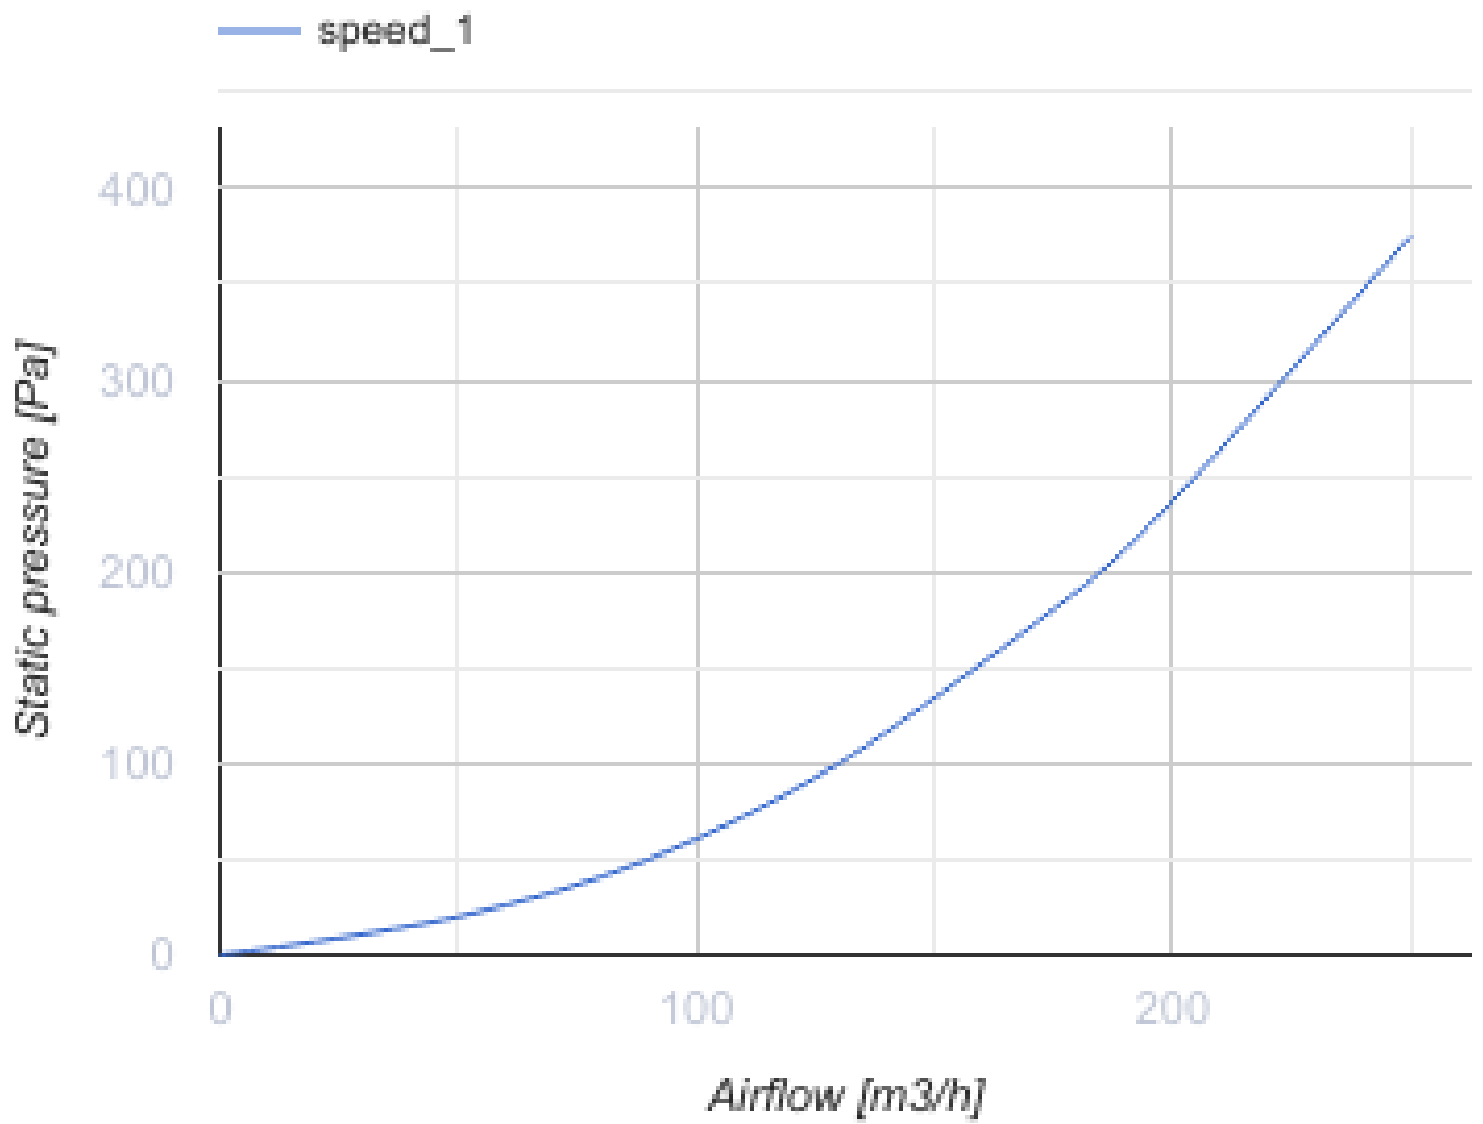

## **DECOR FB 140x140 s**

Ventilation grille with a mosquito screen for decorative panels

- Casing material: Plastic

Unit of  
measurement

DECOR FB 140x140 s

### Dimensions