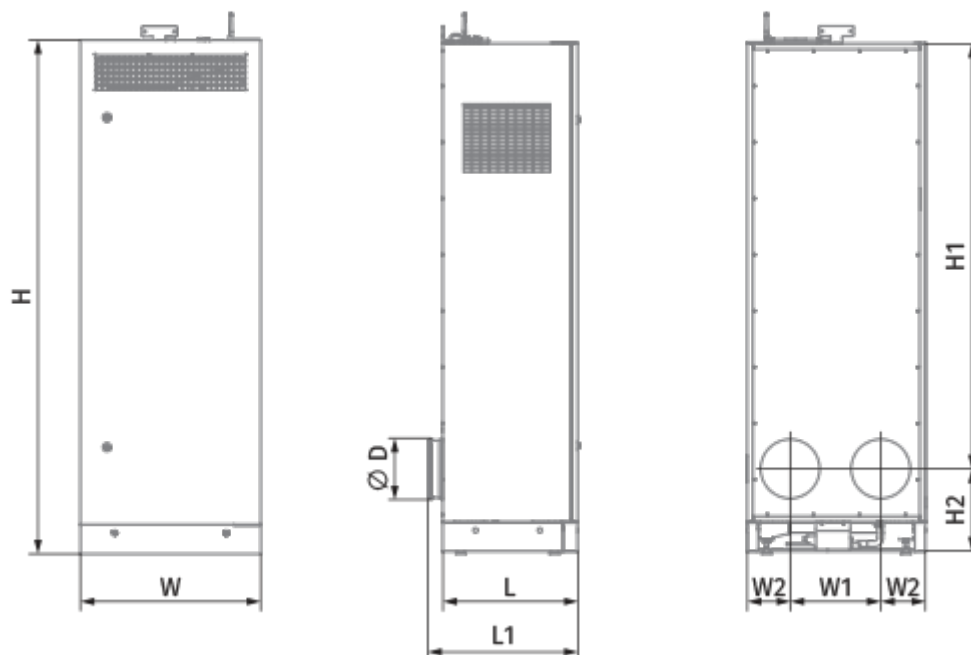

CIVIC EC LBE 300 S21 V.2

The CIVIC EC LB V.2 units are designed for singleroom ventilation of schools, offices and other public and commercial premises

- Maximum airflow: 320
- Sound pressure level LpA at 3 m: 37
- Sound pressure level LpA at 1 m: 47
- Heat exchanger type: Counter flow
- Extract filter: ISO Coarse >60 % (G4)
- Supply filter: ISO ePM1 60 % (F7)
- Sound insulation
- Motor type: EC
- Bypass: Auto
- Preheater: Electric
- BMS protocol: ModBus
- Control: Smartphone
- Casing material: Coated steel
- Humidity sensor: Optional
- CO2 sensor: Optional
- VOC sensor: Optional
- PM2.5 sensor: Optional
- Temperature sensor

	Unit of measurement	CIVIC EC LBE 300 S21 V.2
Connected air duct size	mm	200
Speed	-	1
Phases	-	1
Minimum supply voltage	V	230
Maximum supply voltage	V	230
Power supply frequency	Hz	50/60
Rated power	W	96
Power of electrical preheater	W	0
Unit current	A	0.75
Maximum airflow	m ³ /h	320
Sound pressure level LpA at 3 m	dB(A)	37
Sound pressure level LpA at 1 m	dB(A)	47
Heat recovery efficiency, max	%	94
Heat exchanger type	-	Counter flow
Heat exchanger material	-	Polystyrene
Weight	kg	100
Extract filter	-	ISO Coarse >60 % (G4)
Supply filter	-	ISO ePM1 60 % (F7)

Dimensions

W	W1	W2	L	L1	H	H1	H2	D
620	310	155	470	520	1775	1485	285	200

Accessories

Control Panels

Name	Photo	Description
S22		Control panels

S25		LCD control panel
---------------------	---	-------------------