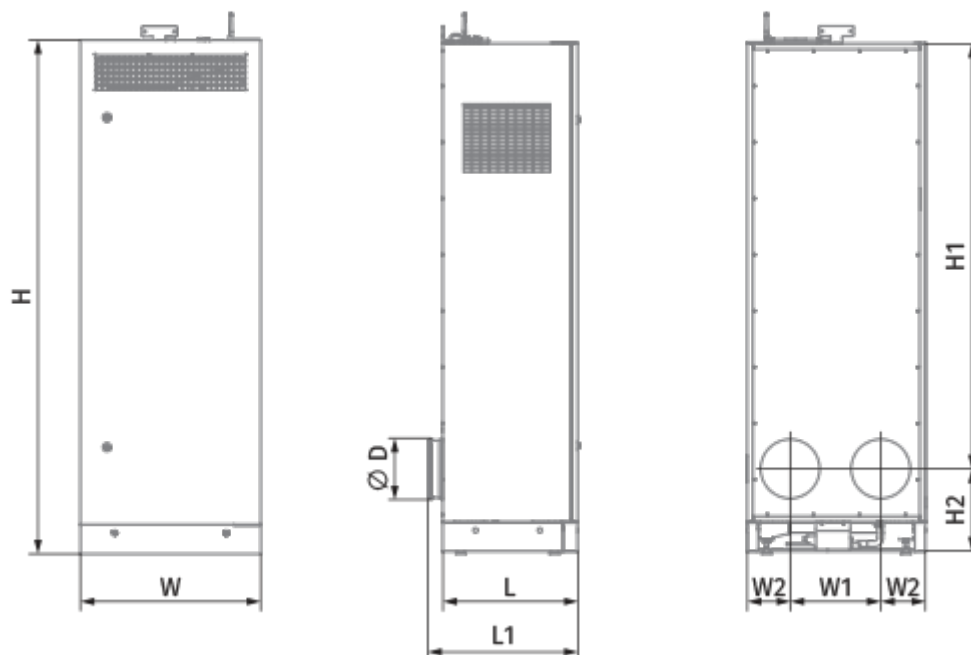

CIVIC EC LBE 300 S21 V.2

The CIVIC EC LB V.2 units are designed for singleroom ventilation of schools, offices and other public and commercial premises

- Maximum airflow: 320
- Sound pressure level LpA at 3 m: 37
- Sound pressure level LpA at 1 m: 47
- Heat exchanger type: Counter flow
- Extract filter: ISO Coarse >60 % (G4)
- Supply filter: ISO ePM1 60 % (F7)
- Sound insulation
- Motor type: EC
- Bypass: Auto
- Preheater: Electric
- BMS protocol: ModBus
- Control: Smartphone
- Casing material: Coated steel
- Humidity sensor: Optional
- CO2 sensor: Optional
- VOC sensor: Optional
- PM2.5 sensor: Optional
- Temperature sensor

	Unit of measurement	CIVIC EC LBE 300 S21 V.2
Connected air duct size	mm	200
Speed	-	1
Phases	-	1
Minimum supply voltage	V	230
Maximum supply voltage	V	230
Power supply frequency	Hz	50/60
Rated power	W	96
Power of electrical preheater	W	0
Unit current	A	0.75
Maximum airflow	m ³ /h	320
Sound pressure level LpA at 3 m	dB(A)	37
Sound pressure level LpA at 1 m	dB(A)	47
Heat recovery efficiency, max	%	94
Heat exchanger type	-	Counter flow
Heat exchanger material	-	Polystyrene
Weight	kg	100
Extract filter	-	ISO Coarse >60 % (G4)
Supply filter	-	ISO ePM1 60 % (F7)

Dimensions

W	W1	W2	L	L1	H	H1	H2	D
620	310	155	470	520	1775	1485	285	200

Accessories

Other accessories

Name	Photo	Description
S22		Control panels

S25		LCD control panel
---------------------	---	-------------------