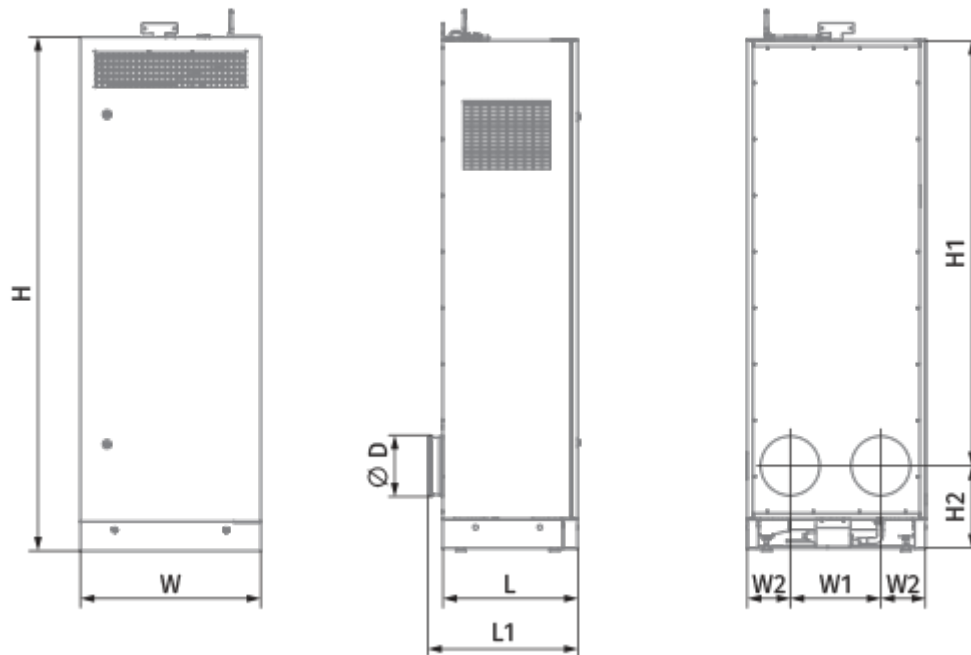

CIVIC EC LB 300 S21 V.2

The CIVIC EC LB V.2 units are designed for singleroom ventilation of schools, offices and other public and commercial premises

- Maximum airflow: 320
- Sound pressure level LpA at 3 m: 37
- Sound pressure level LpA at 1 m: 47
- Heat exchanger type: Counter flow
- Extract filter: ISO Coarse >60 % (G4)
- Supply filter: ISO ePM1 60 % (F7)
- Sound insulation
- Motor type: EC
- Bypass: Auto
- BMS protocol: ModBus
- Control: Smartphone
- Casing material: Coated steel
- Humidity sensor: Optional
- CO2 sensor: Optional
- VOC sensor: Optional
- PM2.5 sensor: Optional
- Temperature sensor

	Unit of measurement	CIVIC EC LB 300 S21 V.2
Connected air duct size	mm	200
Speed	-	1
Phases	-	1
Minimum supply voltage	V	230
Maximum supply voltage	V	230
Power supply frequency	Hz	50/60
Rated power	W	96
Unit current	A	0.75
Maximum airflow	m ³ /h	320
Sound pressure level LpA at 3 m	dB(A)	37
Sound pressure level LpA at 1 m	dB(A)	47
Heat recovery efficiency, max	%	94
Heat exchanger type	-	Counter flow
Heat exchanger material	-	Polystyrene
Weight	kg	100
Extract filter	-	ISO Coarse >60 % (G4)
Supply filter	-	ISO ePM1 60 % (F7)
Transported air temperature (max)	°C	40

Dimensions

W	W1	W2	L	L1	H	H1	H2	D
620	310	155	470	520	1775	1485	285	200

Accessories

Other accessories

Name	Photo	Description
S22		Control panels
S22 Wi-Fi		Control panels

S25		LCD control panel
---------------------	---	-------------------