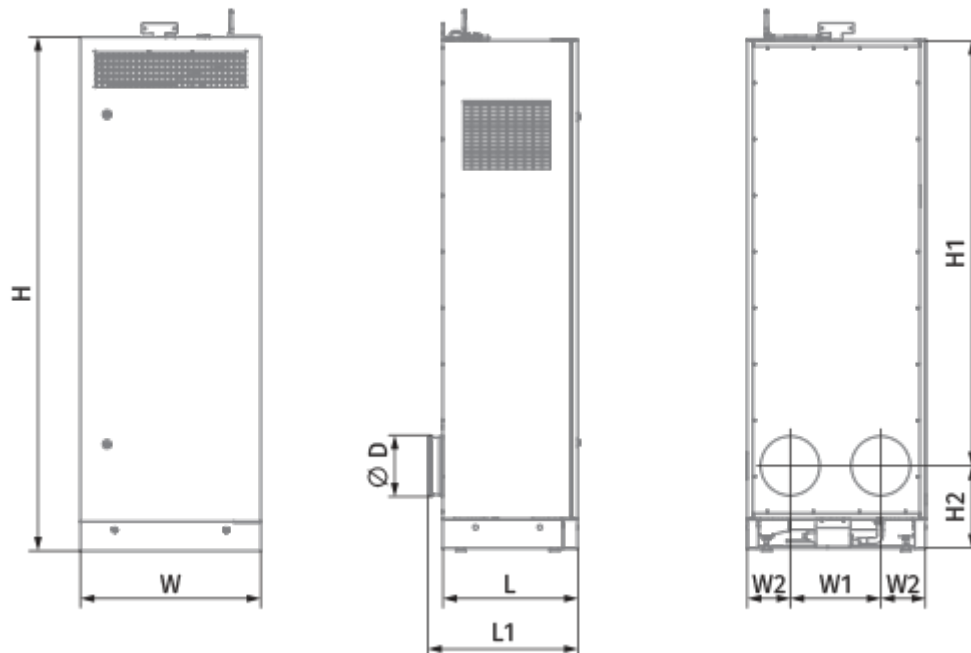

CIVIC EC LB 300 S21 V.2

The CIVIC EC LB V.2 units are designed for singleroom ventilation of schools, offices and other public and commercial premises

- Maximum airflow: 320
- Sound pressure level LpA at 3 m: 37
- Sound pressure level LpA at 1 m: 47
- Heat exchanger type: Counter flow
- Extract filter: ISO Coarse >60 % (G4)
- Supply filter: ISO ePM1 60 % (F7)
- Sound insulation
- Motor type: EC
- Bypass: Auto
- BMS protocol: ModBus
- Control: Smartphone
- Casing material: Coated steel
- Humidity sensor: Optional
- CO2 sensor: Optional
- VOC sensor: Optional
- PM2.5 sensor: Optional
- Temperature sensor

	Unit of measurement	CIVIC EC LB 300 S21 V.2
Connected air duct size	mm	200
Speed	-	1
Phases	-	1
Minimum supply voltage	V	230
Maximum supply voltage	V	230
Power supply frequency	Hz	50/60
Rated power	W	96
Unit current	A	0.75
Maximum airflow	m ³ /h	320
Sound pressure level LpA at 3 m	dB(A)	37
Sound pressure level LpA at 1 m	dB(A)	47
Heat recovery efficiency, max	%	94
Heat exchanger type	-	Counter flow
Heat exchanger material	-	Polystyrene
Weight	kg	100
Extract filter	-	ISO Coarse >60 % (G4)
Supply filter	-	ISO ePM1 60 % (F7)
Transported air temperature (max)	°C	40

Dimensions

W	W1	W2	L	L1	H	H1	H2	D
620	310	155	470	520	1775	1485	285	200

Accessories

Control Panels

Name	Photo	Description
S22		Control panels
S22 Wi-Fi		Control panels

S25		LCD control panel
---------------------	---	-------------------