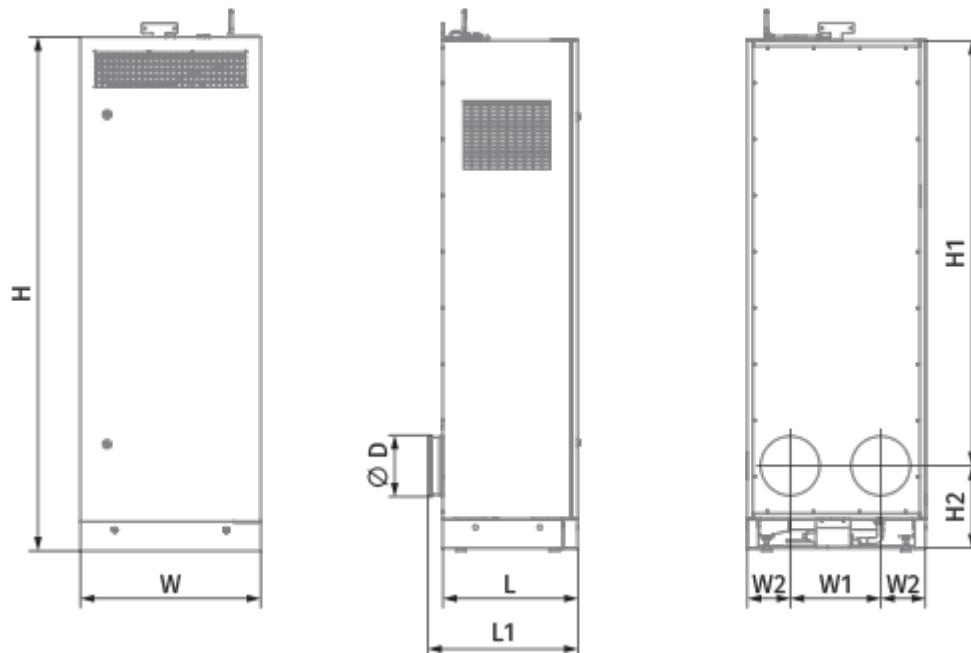

CIVIC EC LB 300- E S21 V.2

The CIVIC EC LB V.2 units are designed for singleroom ventilation of schools, offices and other public and commercial premises

- Maximum airflow: 320
- Sound pressure level LpA at 3 m: 37
- Sound pressure level LpA at 1 m: 47
- Heat exchanger type: Counter flow
- Extract filter: ISO Coarse >60 % (G4)
- Supply filter: ISO ePM1 60 % (F7)
- Sound insulation
- Motor type: EC
- Enthalpy heat exchanger
- Bypass: Auto
- BMS protocol: ModBus
- Control: Smartphone
- Casing material: Galvanized steel
- Humidity sensor: Optional
- CO2 sensor: Optional
- VOC sensor: Optional
- PM2.5 sensor: Optional
- Temperature sensor

	Unit of measurement	CIVIC EC LB 300-E S21 V.2
Connected air duct size	mm	200
Speed	-	1
Phases	-	1
Minimum supply voltage	V	230
Maximum supply voltage	V	230
Power supply frequency	Hz	50/60
Rated power	W	96
Unit current	A	0.75
Maximum airflow	m ³ /h	320
Sound pressure level LpA at 3 m	dB(A)	37
Sound pressure level LpA at 1 m	dB(A)	47
Heat recovery efficiency, max	%	89
Heat exchanger type	-	Counter flow
Heat exchanger material	-	Enthalpy
Weight	kg	100
Extract filter	-	ISO Coarse >60 % (G4)
Supply filter	-	ISO ePM1 60 % (F7)
Transported air temperature (max)	°C	40

Dimensions

W	W1	W2	L	L1	H	H1	H2	D
620	310	155	470	520	1775	1485	285	200

Accessories

Other accessories

Name	Photo	Description
S22		Control panels
S22 Wi-Fi		Control panels

S25		LCD control panel
---------------------	---	-------------------