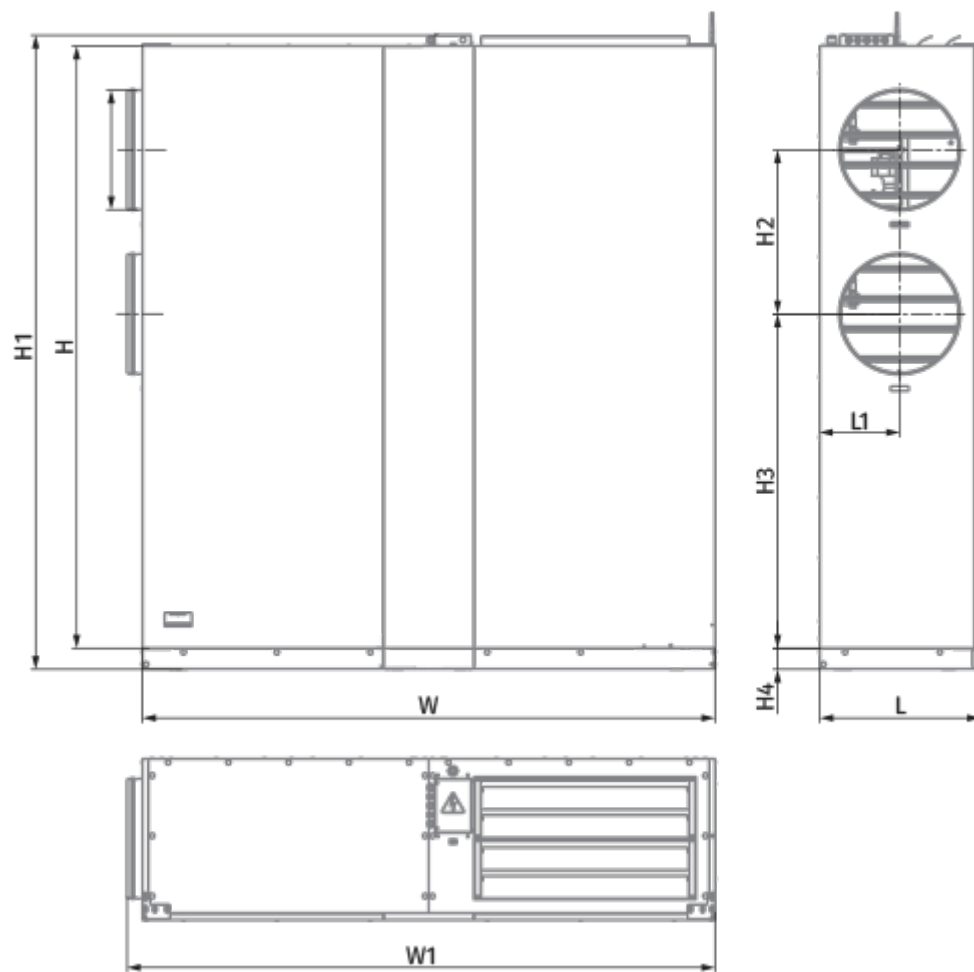

CIVIC EC LB 1200 L S21 V.2

The CIVIC EC LB V.2 units are designed for singleroom ventilation of schools, offices and other public and commercial premises

- Maximum airflow: 1240
- Sound pressure level LpA at 3 m: 30
- Sound pressure level LpA at 1 m: 40
- Heat exchanger type: Counter flow
- Extract filter: ISO Coarse >60 % (G4)
- Supply filter: ISO ePM1 60 % (F7)
- Sound insulation
- Motor type: EC
- Bypass: Auto
- BMS protocol: ModBus
- Control: Smartphone
- Casing material: Coated steel
- Humidity sensor: Optional
- CO2 sensor: Optional
- VOC sensor: Optional
- PM2.5 sensor: Optional
- Temperature sensor

	Unit of measurement	CIVIC EC LB 1200 L S21 V.2
Connected air duct size	mm	400
Speed	-	1
Phases	-	1
Minimum supply voltage	V	230
Maximum supply voltage	V	230
Power supply frequency	Hz	50/60
Rated power	W	345
Unit current	A	2.3
Maximum airflow	m ³ /h	1240
Sound pressure level LpA at 3 m	dB(A)	30
Sound pressure level LpA at 1 m	dB(A)	40
Heat recovery efficiency, max	%	96
Heat exchanger type	-	Counter flow
Heat exchanger material	-	Polystyrene
Weight	kg	352
Extract filter	-	ISO Coarse >60 % (G4)
Supply filter	-	ISO ePM1 60 % (F7)
Transported air temperature (max)	°C	40

Dimensions

H	H1	D	H3	H4	H5	L	L1	L2	L3
2106	2000	400	545	1110	70	1900	1951	265	535

Accessories

Control Panels

Name	Photo	Description
S22		Control panels
S22 Wi-Fi		Control panels
S25		LCD control panel

CO2 sensors