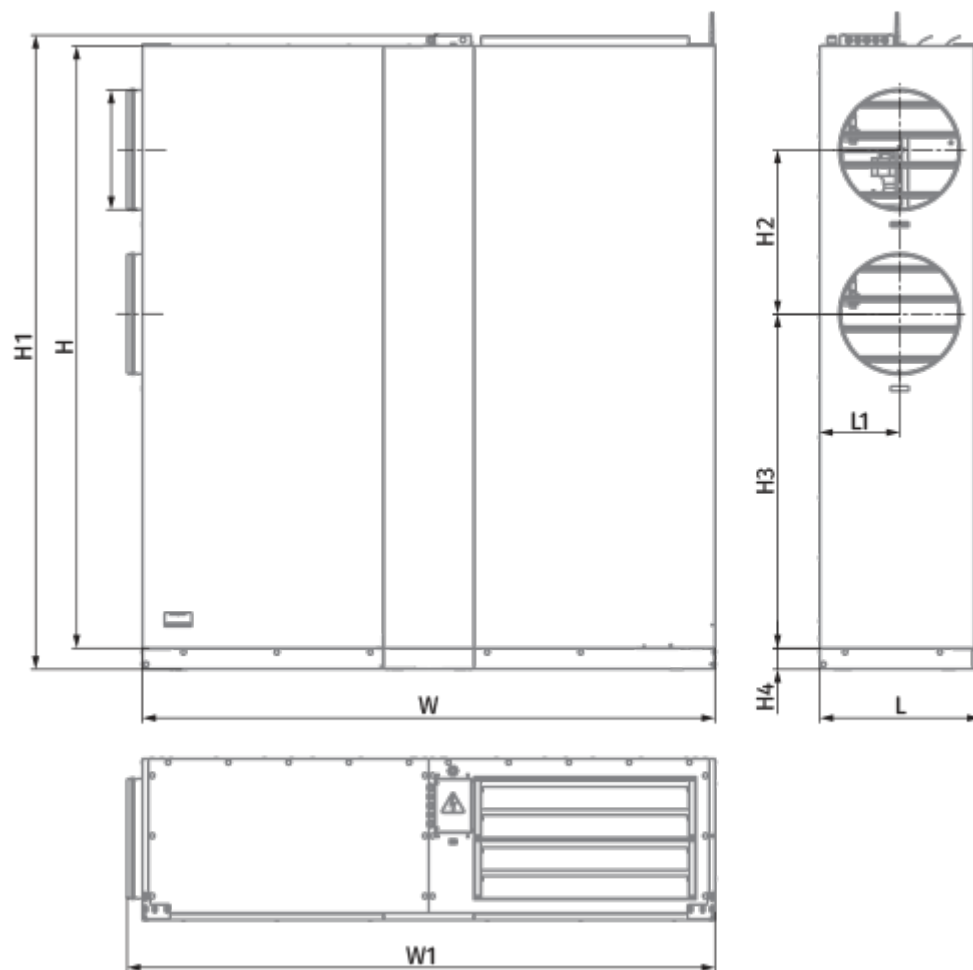

	Unit of measurement	CIVIC EC LB 1200 L S21 V.2
Connected air duct size	mm	400
Speed	-	1
Phases	-	1
Minimum supply voltage	V	230
Maximum supply voltage	V	230
Power supply frequency	Hz	50/60
Rated power	W	345
Unit current	A	2.3
Maximum airflow	m ³ /h	1240
Sound pressure level LpA at 3 m	dB(A)	30
Sound pressure level LpA at 1 m	dB(A)	40
Heat recovery efficiency, max	%	96
Heat exchanger type	-	Counter flow
Heat exchanger material	-	Polystyrene
Weight	kg	352
Extract filter	-	ISO Coarse >60 % (G4)
Supply filter	-	ISO ePM1 60 % (F7)
Transported air temperature (max)	°C	40

Dimensions

H	H1	D	H3	H4	H5	L	L1	L2	L3
2106	2000	400	545	1110	70	1900	1951	265	535

Accessories

Other accessories

Name	Photo	Description
S22		Control panels
S22 Wi-Fi		Control panels
S25		LCD control panel

Other accessories