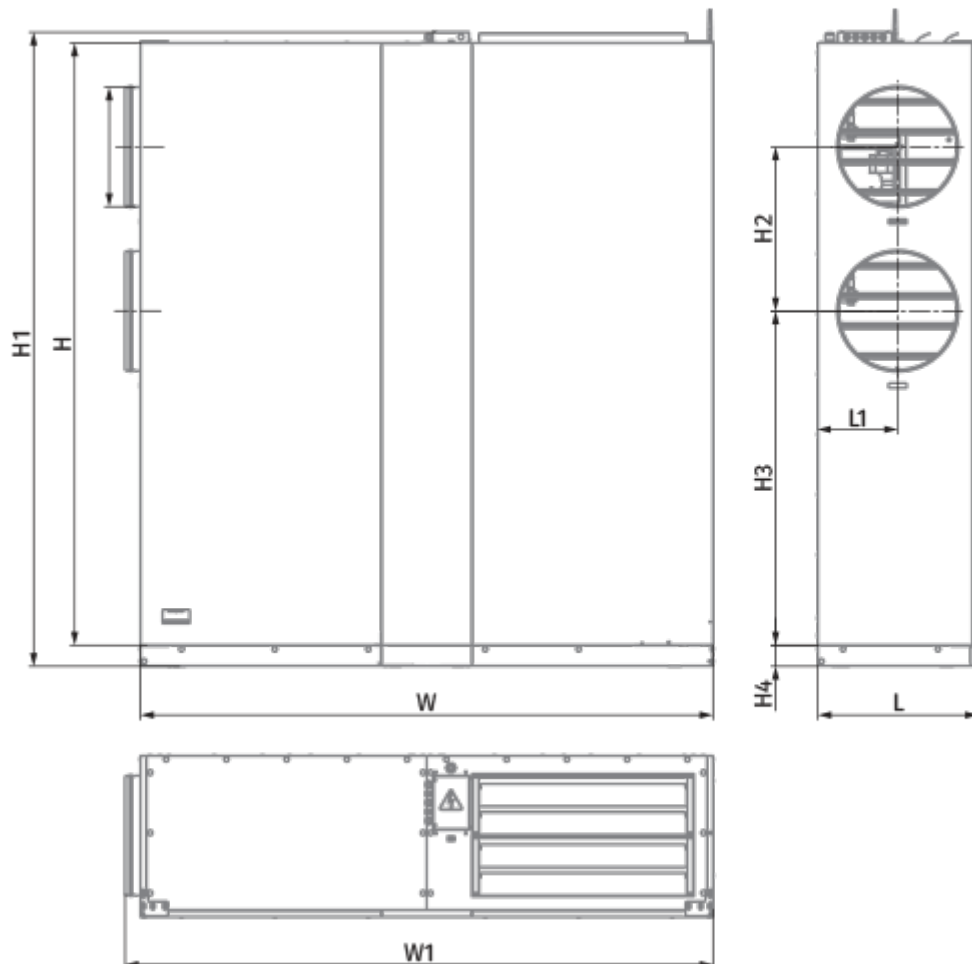

	Unit of measurement	CIVIC EC LB 1200 L S21 V.2
Connected air duct size	mm	400
Speed	-	1
Phases	-	1
Minimum supply voltage	V	230
Maximum supply voltage	V	230
Power supply frequency	Hz	50/60
Rated power	W	345
Unit current	A	2.3
Maximum airflow	m ³ /h	1240
Sound pressure level LpA at 3 m	dB(A)	30
Sound pressure level LpA at 1 m	dB(A)	40
Heat recovery efficiency, max	%	96
Heat exchanger type	-	Counter flow
Heat exchanger material	-	Polystyrene
Weight	kg	352
Extract filter	-	ISO Coarse >60 % (G4)
Supply filter	-	ISO ePM1 60 % (F7)
Transported air temperature (max)	°C	40

Dimensions

H	H1	D	H3	H4	H5	L	L1	L2	L3
2106	2000	400	545	1110	70	1900	1951	265	535

Accessories

Control Panels

Name	Photo	Description
------	-------	-------------

S22		Control panels
S22 Wi-Fi		Control panels
S25		LCD control panel