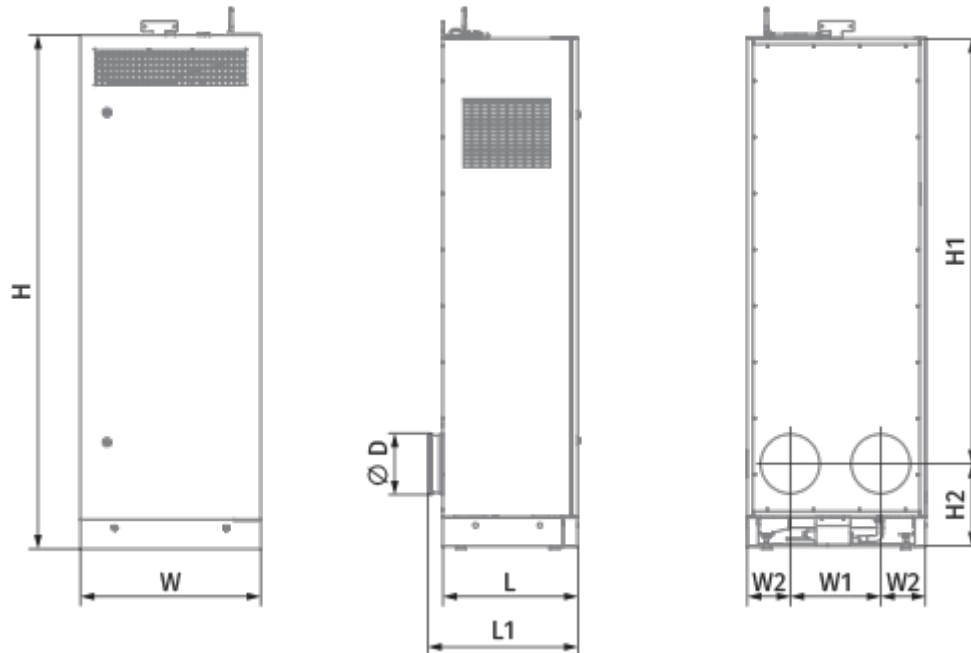

CIVIC EC LB 1200 L S21 V.2

The CIVIC EC LB V.2 units are designed for singleroom ventilation of schools, offices and other public and commercial premises

- Maximum airflow: 1240
- Sound pressure level LpA at 3 m: 30
- Sound pressure level LpA at 1 m: 40
- Heat exchanger type: Counter flow
- Extract filter: ISO Coarse >60 % (G4)
- Supply filter: ISO ePM1 60 % (F7)
- Sound insulation
- Motor type: EC
- Bypass: Auto
- BMS protocol: ModBus
- Control: Smartphone
- Casing material: Coated steel
- Humidity sensor: Optional
- CO2 sensor: Optional
- VOC sensor: Optional
- PM2.5 sensor: Optional
- Temperature sensor

	Unit of measurement	CIVIC EC LB 1200 L S21 V.2
Connected air duct size	mm	400
Speed	-	1
Phases	-	1
Minimum supply voltage	V	230
Maximum supply voltage	V	230
Power supply frequency	Hz	50/60
Rated power	W	345
Unit current	A	2.3
Maximum airflow	m ³ /h	1240
Sound pressure level LpA at 3 m	dB(A)	30
Sound pressure level LpA at 1 m	dB(A)	40
Heat recovery efficiency, max	%	96
Heat exchanger type	-	Counter flow
Heat exchanger material	-	Polystyrene
Weight	kg	352
Extract filter	-	ISO Coarse >60 % (G4)
Supply filter	-	ISO ePM1 60 % (F7)
Transported air temperature (max)	°C	40

Dimensions

H	H1	D	H3	H4	H5	L	L1	L2	L3
2106	2000	400	545	1110	70	1900	1951	265	535

Accessories

Other accessories

Name	Photo	Description
S22		Control panels
S22 Wi-Fi		Control panels
S25		LCD control panel

Other accessories