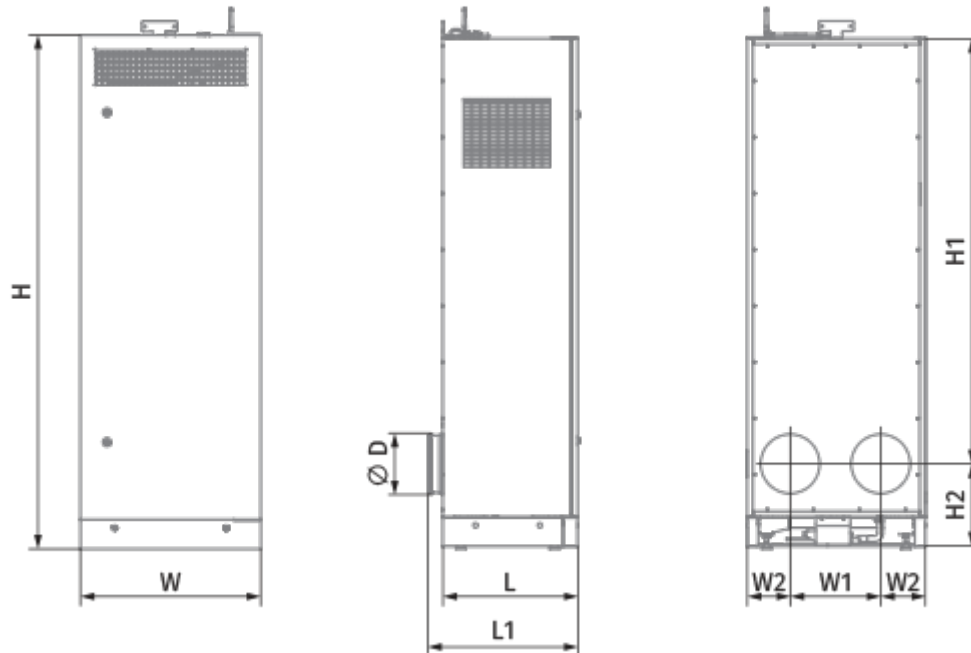

CIVIC EC LB 1200 L S21 V.2

The CIVIC EC LB V.2 units are designed for singleroom ventilation of schools, offices and other public and commercial premises

- Maximum airflow: 1240
- Sound pressure level LpA at 3 m: 30
- Sound pressure level LpA at 1 m: 40
- Heat exchanger type: Counter flow
- Extract filter: ISO Coarse >60 % (G4)
- Supply filter: ISO ePM1 60 % (F7)
- Sound insulation
- Motor type: EC
- Bypass: Auto
- BMS protocol: ModBus
- Control: Smartphone
- Casing material: Coated steel
- Humidity sensor: Optional
- CO2 sensor: Optional
- VOC sensor: Optional
- PM2.5 sensor: Optional
- Temperature sensor

	Unit of measurement	CIVIC EC LB 1200 L S21 V.2
Connected air duct size	mm	400
Speed	-	1
Phases	-	1
Minimum supply voltage	V	230
Maximum supply voltage	V	230
Power supply frequency	Hz	50/60
Rated power	W	345
Unit current	A	2.3
Maximum airflow	m ³ /h	1240
Sound pressure level LpA at 3 m	dB(A)	30
Sound pressure level LpA at 1 m	dB(A)	40
Heat recovery efficiency, max	%	96
Heat exchanger type	-	Counter flow
Heat exchanger material	-	Polystyrene
Weight	kg	352
Extract filter	-	ISO Coarse >60 % (G4)
Supply filter	-	ISO ePM1 60 % (F7)
Transported air temperature (max)	°C	40

Dimensions

H	H1	D	H3	H4	H5	L	L1	L2	L3
2106	2000	400	545	1110	70	1900	1951	265	535

Accessories

Control Panels

Name	Photo	Description
S22		Control panels
S22 Wi-Fi		Control panels
S25		LCD control panel

CO2 sensors