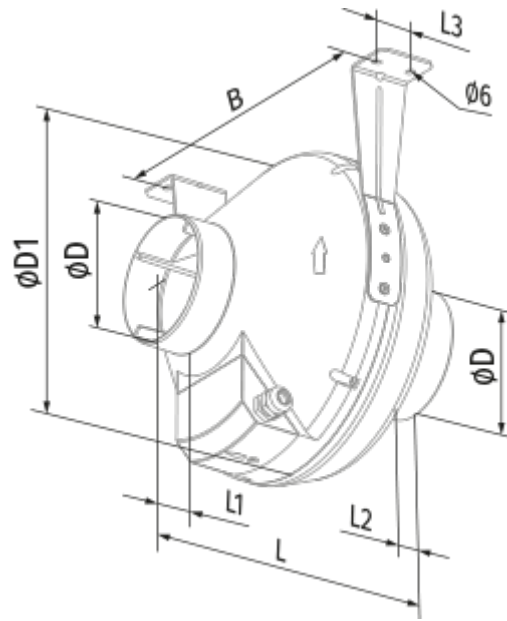

Centro EC 125 W1

Centrifugal inline fans in plastic casings with EC-motors

- Maximum airflow: 420
- Sound pressure level LpA at 3 m: 42
- Motor type: EC
- Impeller type: Centrifugal backward curved blades
- Casing material: Plastic
- Installation in any position
- Cable with mains plug

	Unit of measurement	Centro EC 125 W1
Connected air duct size	mm	125
Speed	-	1
Minimum supply voltage	V	230
Maximum supply voltage	V	230
Power supply frequency	Hz	50/60
Rated power	W	84
Unit current	A	0.64
Maximum airflow	m ³ /h	420
Sound pressure level LpA at 3 m	dB(A)	42
Weight	kg	2.2
Transported air temperature (max)	°C	60
Transported air temperature (min)	°C	-25
Ingress protection rating	-	IPX4
Ingress protection rating of the drive	-	IP55

Dimensions

ØD	ØD1	B	L	L1	L2	L3
125	250	270	220	30	27	30

Accessories

Other accessories

Name	Photo	Description
CDT E/0-10		Speed control for EC motors