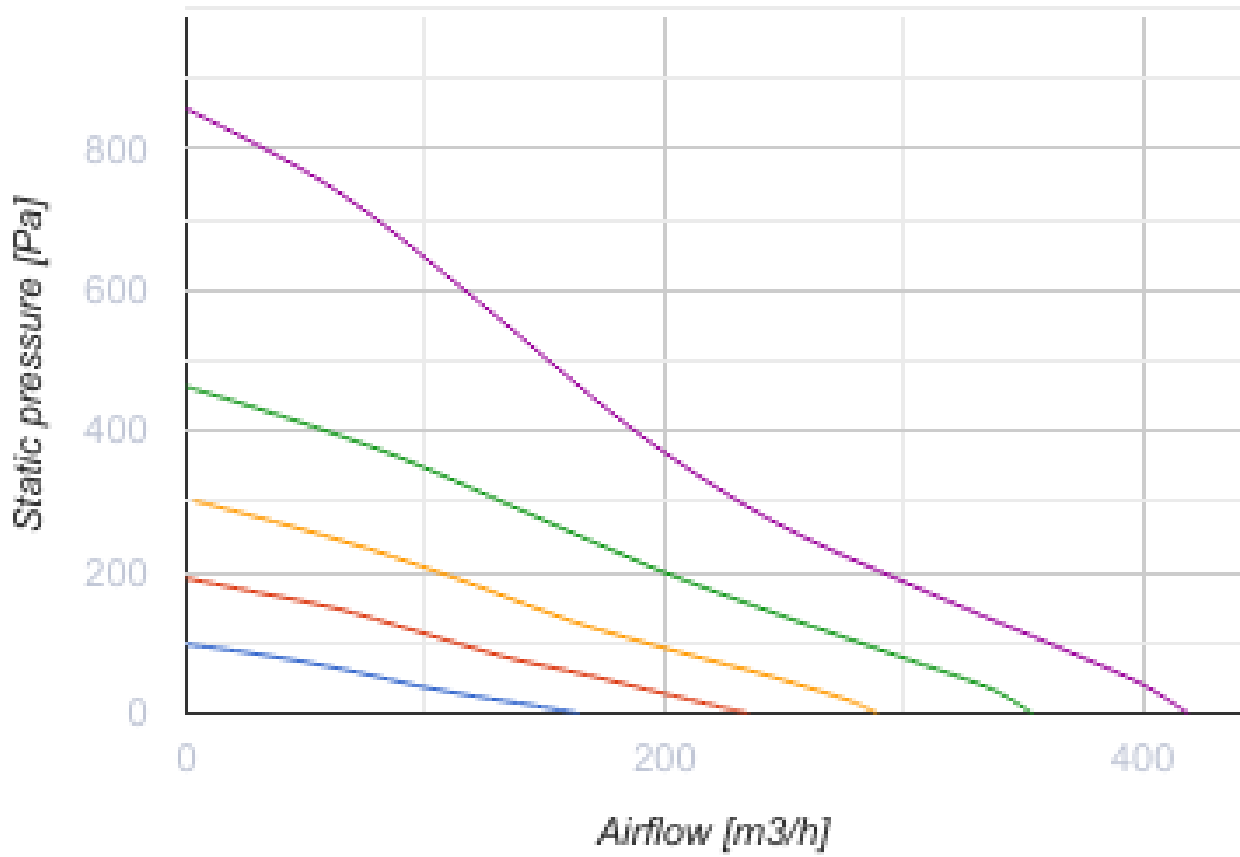

Centro EC 125 W1

Centrifugal inline fans in plastic casings with EC-motors

- Maximum airflow: 420
- Sound pressure level LpA at 3 m: 42
- Motor type: EC
- Impeller type: Centrifugal backward curved blades
- Casing material: Plastic
- Installation in any position
- Cable with mains plug

	Unit of measurement	Centro EC 125 W1
Connected air duct size	mm	125
Speed	-	1
Minimum supply voltage	V	230
Maximum supply voltage	V	230
Power supply frequency	Hz	50/60
Rated power	W	84
Unit current	A	0.64
Maximum airflow	m ³ /h	420
Sound pressure level LpA at 3 m	dB(A)	42
Weight	kg	2.2
Transported air temperature (max)	°C	60
Transported air temperature (min)	°C	-25
Ingress protection rating	-	IPX4
Ingress protection rating of the drive	-	IP55

Dimensions

ØD	ØD1	B	L	L1	L2	L3
125	250	270	220	30	27	30

Accessories

Other accessories

Name	Photo	Description
CDT E/0-10		Speed control for EC motors