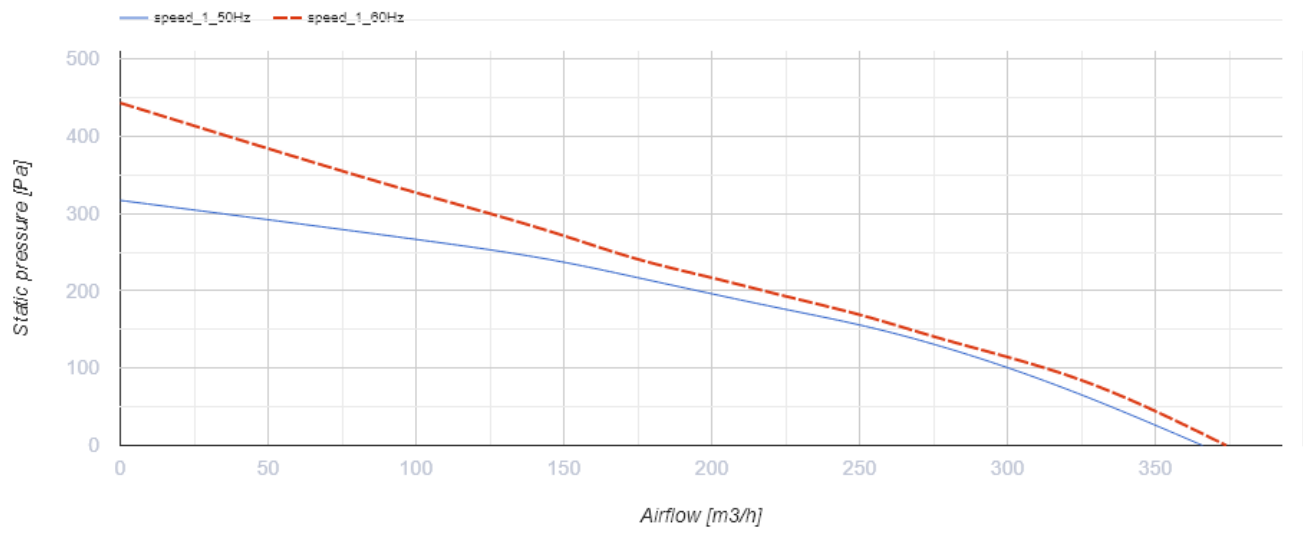

Centro 125 GI1

Inline centrifugal fans

- Maximum airflow: 340
- Sound pressure level LpA at 3 m: 40
- Motor type: AC
- Control: Built-in speed controller
- Impeller type: Centrifugal impeller with backward curved blades
- Casing material: Plastic
- Installation in any position
- Cable with mains plug
- Temperature sensor

	Unit of measurement	Centro 125 GI1	
Connected air duct size	mm	125	
Speed	-	1	
Phases	-	1	
Minimum supply voltage	V	230	
Maximum supply voltage	V	230	
Power supply frequency	Hz	50	60
Rated power	W	63	
Unit current	A	0.29	
Maximum airflow	m ³ /h	340	
Sound pressure level LpA at 3 m	dB(A)	40	
Weight	kg	2.2	
Transported air temperature (max)	°C	55	
Transported air temperature (min)	°C	-25	
Ingress protection rating	-	IPX4	
Ingress protection rating of the drive	-	IP44	

Dimensions

ØD	ØD1	B	L	L1	L2	L3
125	250	270	220	30	27	30

Ecodesign

Trademark	Blauberg					
Model	Centro 125 GI1					
Specific energy consumption (SEC) (kWh/(m ² /a))	Cold		Average		Warm	
	-53.2	A+	-26.1	B	-10.6	E
Type of ventilation unit	Unidirectional					
Type of drive installed	Variable speed					
Type of heat recovery system	None					
Maximum flow rate (m ³ /h)	300					
Electric power input (W)	79					
Reference flow rate (m ³ /s)	0.058					
Reference pressure difference (Pa)	50					
Specific power input (SPI) (W/(m ³ /h))	0.167					
Control typology	Local demand control					
Maximum external leakage rates (%)	2.7					
Declared typology	RVU UVU					
Sound power level (dB(A))	66					
The annual electricity consumption (AEC) (kWh/a)	Cold		Average		Warm	
	88		88		88	
The annual heating saved (AHS) (kWh/a)	Cold		Average		Warm	
	5536		2830		1280	