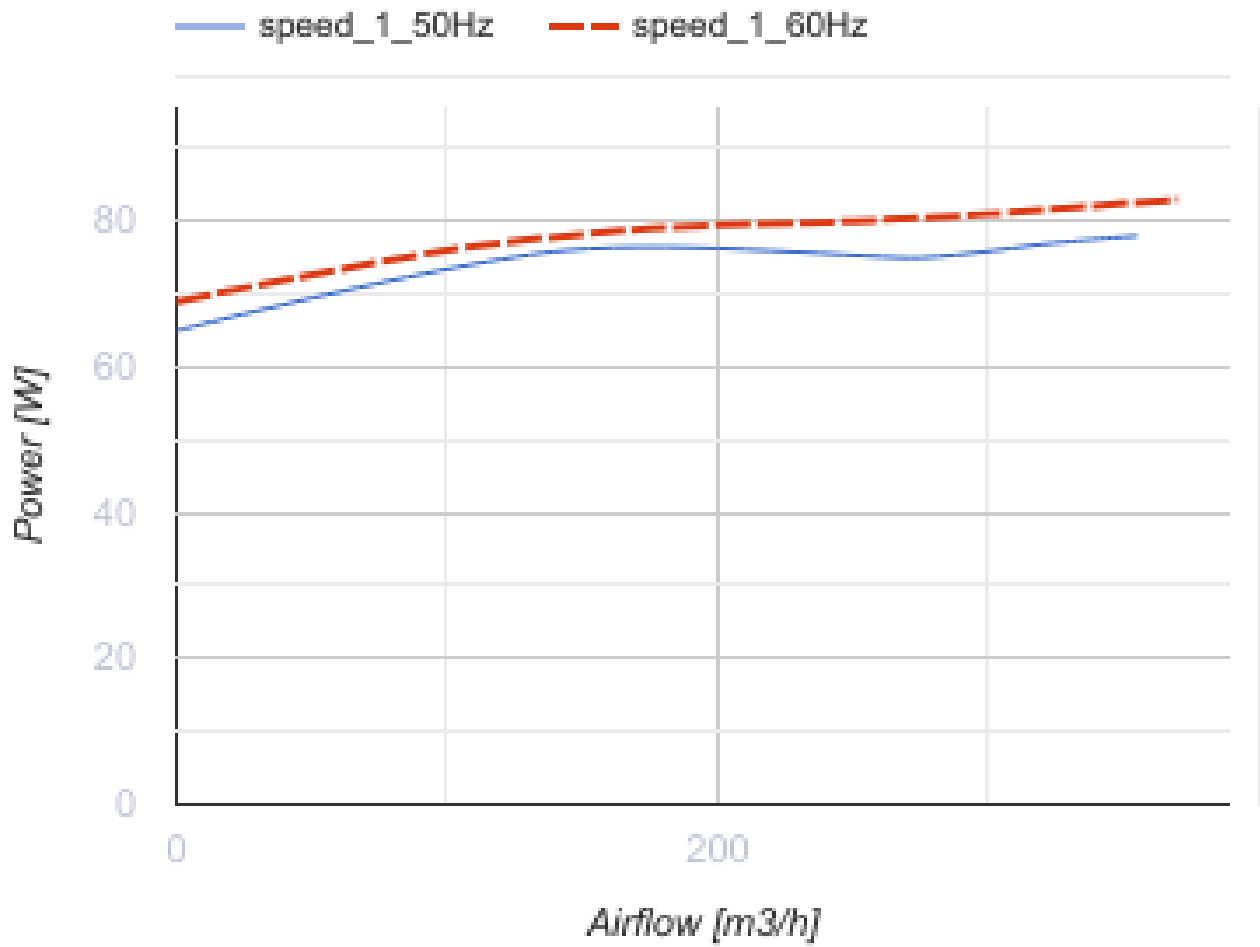

Centro 125 GI1

Inline centrifugal fans

- Maximum airflow: 340
- Sound pressure level LpA at 3 m: 40
- Motor type: AC
- Control: Built-in speed controller
- Impeller type: Centrifugal impeller with backward curved blades
- Casing material: Plastic
- Installation in any position
- Cable with mains plug
- Temperature sensor

	Unit of measurement	Centro 125 GI1	
Connected air duct size	mm	125	
Speed	-	1	
Phases	-	1	
Minimum supply voltage	V	230	
Maximum supply voltage	V	230	
Power supply frequency	Hz	50	60
Rated power	W	63	
Unit current	A	0.29	
Maximum airflow	m ³ /h	340	
Sound pressure level LpA at 3 m	dB(A)	40	
Weight	kg	2.2	
Transported air temperature (max)	°C	55	
Transported air temperature (min)	°C	-25	
Ingress protection rating	-	IPX4	
Ingress protection rating of the drive	-	IP44	

Dimensions

ØD	ØD1	B	L	L1	L2	L3
125	250	270	220	30	27	30

Ecodesign

Trademark	Blauberg					
Model	Centro 125 GI1					
Specific energy consumption (SEC) (kWh/(m ² /a))	Cold		Average		Warm	
	-53.2	A+	-26.1	B	-10.6	E
Type of ventilation unit	Unidirectional					
Type of drive installed	Variable speed					
Type of heat recovery system	None					
Maximum flow rate (m ³ /h)	300					
Electric power input (W)	79					
Reference flow rate (m ³ /s)	0.058					
Reference pressure difference (Pa)	50					
Specific power input (SPI) (W/(m ³ /h))	0.167					
Control typology	Local demand control					
Maximum external leakage rates (%)	2.7					
Declared typology	RVU UVU					
Sound power level (dB(A))	66					
The annual electricity consumption (AEC) (kWh/a)	Cold		Average		Warm	
	88		88		88	
The annual heating saved (AHS) (kWh/a)	Cold		Average		Warm	
	5536		2830		1280	