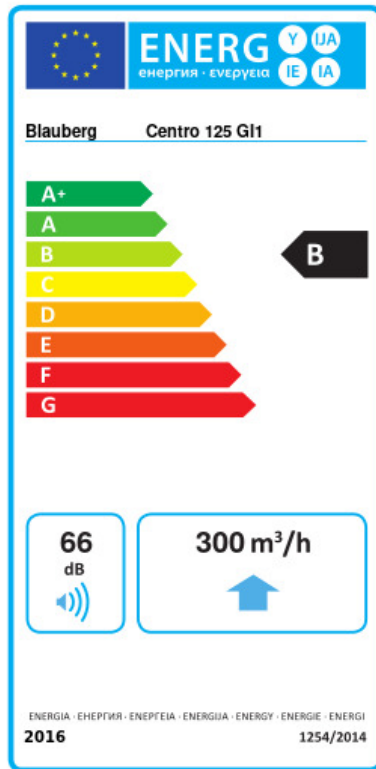

Centro 125 GI1

Inline centrifugal fans

- Maximum airflow: 340
- Sound pressure level LpA at 3 m: 40
- Motor type: AC
- Control: Built-in speed controller
- Impeller type: Centrifugal impeller with backward curved blades
- Casing material: Plastic
- Installation in any position
- Cable with mains plug
- Temperature sensor

	Unit of measurement	Centro 125 GI1	
Connected air duct size	mm	125	
Speed	-	1	
Phases	-	1	
Minimum supply voltage	V	230	
Maximum supply voltage	V	230	
Power supply frequency	Hz	50	60
Rated power	W	63	
Unit current	A	0.29	
Maximum airflow	m ³ /h	340	
Sound pressure level LpA at 3 m	dB(A)	40	
Weight	kg	2.2	
Transported air temperature (max)	°C	55	
Transported air temperature (min)	°C	-25	
Ingress protection rating	-	IPX4	
Ingress protection rating of the drive	-	IP44	

Dimensions

ØD	ØD1	B	L	L1	L2	L3
125	250	270	220	30	27	30

Ecodesign

Trademark	Blauberg					
Model	Centro 125 GI1					
Specific energy consumption (SEC) (kWh/(m ² /a))	Cold		Average		Warm	
	-53.2	A+	-26.1	B	-10.6	E
Type of ventilation unit	Unidirectional					
Type of drive installed	Variable speed					
Type of heat recovery system	None					
Maximum flow rate (m ³ /h)	300					
Electric power input (W)	79					
Reference flow rate (m ³ /s)	0.058					
Reference pressure difference (Pa)	50					
Specific power input (SPI) (W/(m ³ /h))	0.167					
Control typology	Local demand control					
Maximum external leakage rates (%)	2.7					
Declared typology	RVU UVU					
Sound power level (dB(A))	66					
The annual electricity consumption (AEC) (kWh/a)	Cold		Average		Warm	
	88		88		88	
The annual heating saved (AHS) (kWh/a)	Cold		Average		Warm	
	5536		2830		1280	