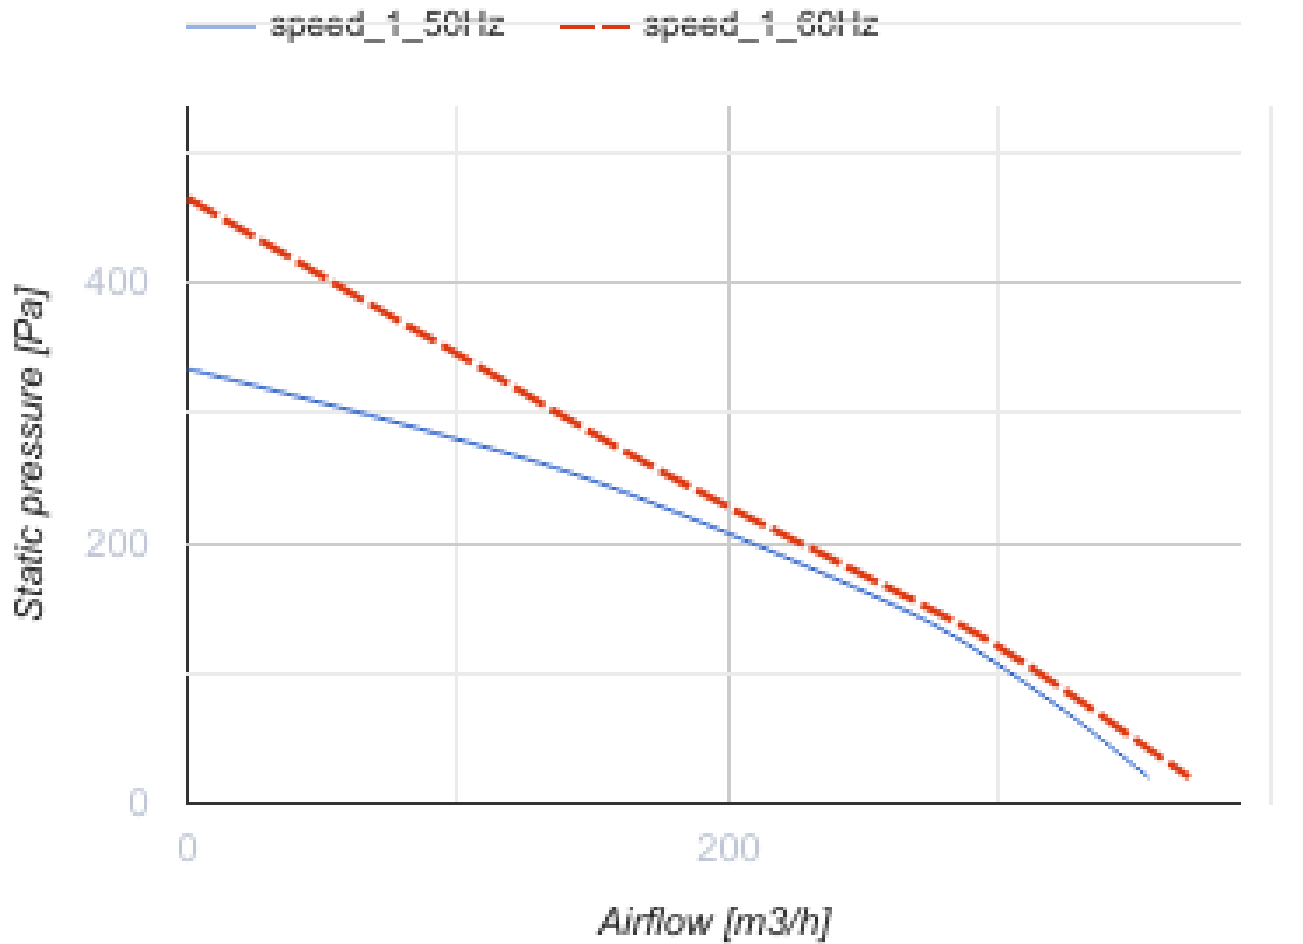

Centro 125 GI1

Inline centrifugal fans

- Maximum airflow: 340
- Sound pressure level LpA at 3 m: 40
- Motor type: AC
- Control: Built-in speed controller
- Impeller type: Centrifugal impeller with backward curved blades
- Casing material: Plastic
- Installation in any position
- Cable with mains plug
- Temperature sensor

	Unit of measurement	Centro 125 GI1	
Connected air duct size	mm	125	
Speed	-	1	
Phases	-	1	
Minimum supply voltage	V	230	
Maximum supply voltage	V	230	
Power supply frequency	Hz	50	60
Rated power	W	63	
Unit current	A	0.29	
Maximum airflow	m ³ /h	340	
Sound pressure level LpA at 3 m	dB(A)	40	
Weight	kg	2.2	
Transported air temperature (max)	°C	55	
Transported air temperature (min)	°C	-25	
Ingress protection rating	-	IPX4	
Ingress protection rating of the drive	-	IP44	

Dimensions

ØD	ØD1	B	L	L1	L2	L3
125	250	270	220	30	27	30

Ecodesign

Trademark	Blauberg					
Model	Centro 125 GI1					
Specific energy consumption (SEC) (kWh/(m ² /a))	Cold		Average		Warm	
	-53.2	A+	-26.1	B	-10.6	E
Type of ventilation unit	Unidirectional					
Type of drive installed	Variable speed					
Type of heat recovery system	None					
Maximum flow rate (m ³ /h)	300					
Electric power input (W)	79					
Reference flow rate (m ³ /s)	0.058					
Reference pressure difference (Pa)	50					
Specific power input (SPI) (W/(m ³ /h))	0.167					
Control typology	Local demand control					
Maximum external leakage rates (%)	2.7					
Declared typology	RVU UVU					
Sound power level (dB(A))	66					
The annual electricity consumption (AEC) (kWh/a)	Cold		Average		Warm	
	88		88		88	
The annual heating saved (AHS) (kWh/a)	Cold		Average		Warm	
	5536		2830		1280	