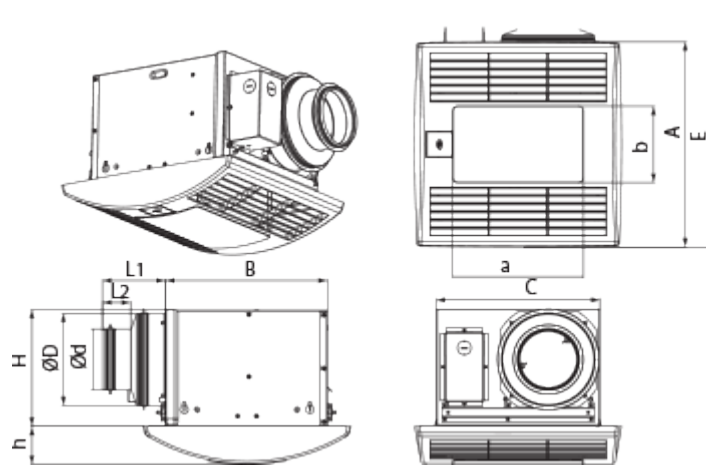

# Ceileo DC 110 Light IR

Centrifugal extract low-noise and low-watt fans for ceiling mounting

- Maximum airflow: 187
- Sound pressure level LpA at 3 m: 25
- Lighting
- Motor type: DC
- Impeller type: Centrifugal forward curved blades
- Casing material: Galvanized steel
- Backdraft protection: Backdraft damper
- Motion sensor
- Timer: Turn off timer

	Unit of measurement	Ceileo DC 110 Light IR
Connected air duct size	mm	100/150
Speed	-	1
Minimum supply voltage	V	120
Maximum supply voltage	V	240
Power supply frequency	Hz	50/60
Rated power	W	19
Unit current	A	0.18
Maximum airflow	m <sup>3</sup> /h	187
rotation speed at 50hz	-	1100
Sound pressure level LpA at 3 m	dB(A)	25
Weight	kg	6.4
Ambient air temperature min	°C	1
Ambient air temperature max	°C	40
Ingress protection rating	-	IPX2

## Dimensions

Ø D	Ø d	L1	L2	A	B	C	E	H	h	a	b
148	98	100	45	330	258	260	395	188	62	208	123