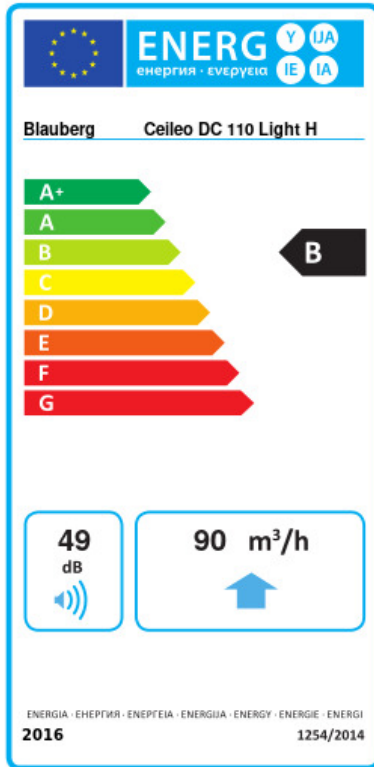

# Ceileo DC 110 Light H

Centrifugal extract low-noise and low-watt fans for ceiling mounting

- Maximum airflow: 187
- Sound pressure level LpA at 3 m: 25
- Lighting
- Motor type: DC
- Impeller type: Centrifugal forward curved blades
- Casing material: Galvanized steel
- Backdraft protection: Backdraft damper
- Humidity sensor
- Timer: Turn off timer

	Unit of measurement	Ceileo DC 110 Light H
Connected air duct size	mm	100/150
Speed	-	1
Minimum supply voltage	V	120
Maximum supply voltage	V	240
Power supply frequency	Hz	50/60
Rated power	W	19
Unit current	A	0.18
Maximum airflow	m <sup>3</sup> /h	187
rotation speed at 50hz	-	1100
Sound pressure level LpA at 3 m	dB(A)	25
Weight	kg	6.4
Ambient air temperature min	°C	1
Ambient air temperature max	°C	40
Ingress protection rating	-	IPX2

## Dimensions

Ø D	Ø d	L1	L2	A	B	C	E	H	h	a	b
148	98	100	45	330	258	260	395	188	62	208	123

## Ecodesign

Trademark	Blauberg					
Model	Ceileo DC 110 Light H					
Specific energy consumption (SEC) (kWh/(m <sup>2</sup> /a))	Cold		Average		Warm	
	-53.9	A+	-26.9	B	-11.4	E
Type of ventilation unit	Unidirectional					
Type of drive installed	Variable speed					
Type of heat recovery system	None					
Maximum flow rate (m <sup>3</sup> /h)	90					
Electric power input (W)	14					
Reference flow rate (m <sup>3</sup> /s)	0.044					
Reference pressure difference (Pa)	50					
Specific power input (SPI) (W/(m <sup>3</sup> /h))	0.109					
Control typology	Local demand control					
Maximum external leakage rates (%)	2.7					
Sound power level (dB(A))	49					
Declared typology	RVU UVU					
The annual electricity consumption (AEC) (kWh/a)	Cold		Average		Warm	
	58		58		58	
The annual heating saved (AHS) (kWh/a)	Cold		Average		Warm	
	5536		2830		1280	