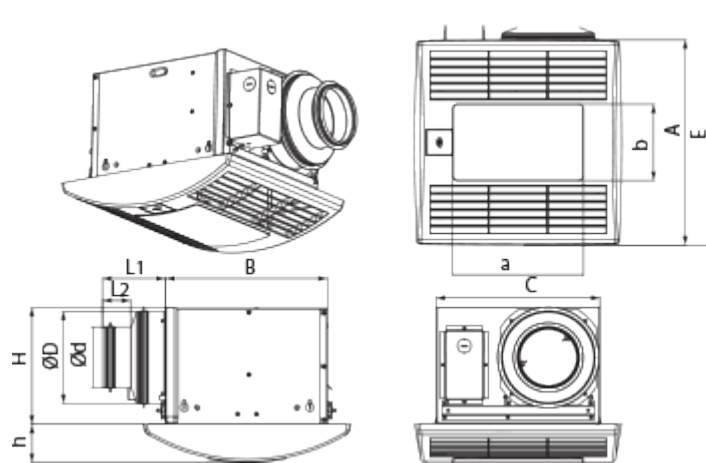

# Ceileo DC 110 Light

Centrifugal extract low-noise and low-watt fans for ceiling mounting

- Maximum airflow: 187
- Sound pressure level LpA at 3 m: 25
- Lighting
- Motor type: DC
- Impeller type: Centrifugal forward curved blades
- Casing material: Galvanized steel
- Backdraft protection: Backdraft damper

	Unit of measurement	Ceileo DC 110 Light
Connected air duct size	mm	150/100
Speed	-	1
Minimum supply voltage	V	120
Maximum supply voltage	V	240
Power supply frequency	Hz	50/60
Rated power	W	19
Unit current	A	0.18
Maximum airflow	m <sup>3</sup> /h	187
rotation speed at 50hz	-	1100
Sound pressure level LpA at 3 m	dB(A)	25
Weight	kg	6.4
Ambient air temperature min	°C	1
Ambient air temperature max	°C	40
Ingress protection rating	-	IPX2

## Dimensions

Ø D	Ø d	L1	L2	A	B	C	E	H	h	a	b
148	98	100	45	330	258	260	395	188	62	208	123