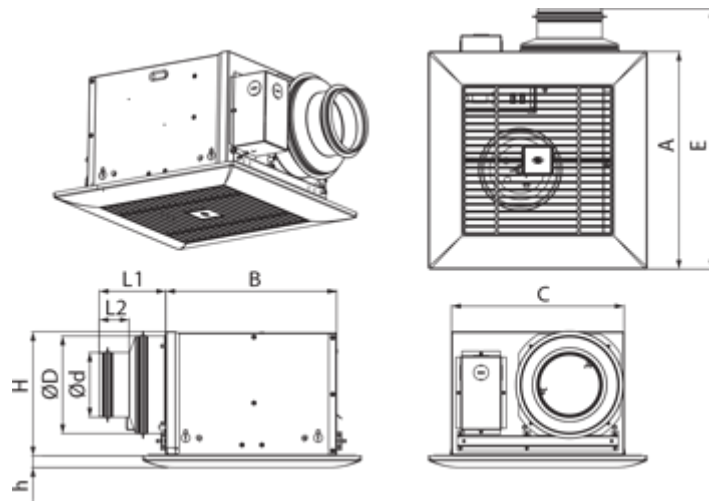

# Ceileo DC 110 H

Centrifugal extract low-noise and low-watt fans for ceiling mounting

- Maximum airflow: 187
- Sound pressure level LpA at 3 m: 25
- Motor type: DC
- Impeller type: Centrifugal forward curved blades
- Casing material: Galvanized steel
- Backdraft protection: Backdraft damper
- Humidity sensor
- Timer: Turn off timer

	Unit of measurement	Ceileo DC 110 H
Connected air duct size	mm	100/150
Speed	-	1
Minimum supply voltage	V	120
Maximum supply voltage	V	240
Power supply frequency	Hz	50/60
Rated power	W	19
Unit current	A	0.18
Maximum airflow	m <sup>3</sup> /h	187
rotation speed at 50hz	-	1100
Sound pressure level LpA at 3 m	dB(A)	25
Weight	kg	5.3
Ambient air temperature min	°C	1
Ambient air temperature max	°C	40
Ingress protection rating	-	IPX2

## Dimensions

Ø D	Ø d	L1	L2	A	B	C	E	H	h
148	98	100	45	330	258	260	395	188	18