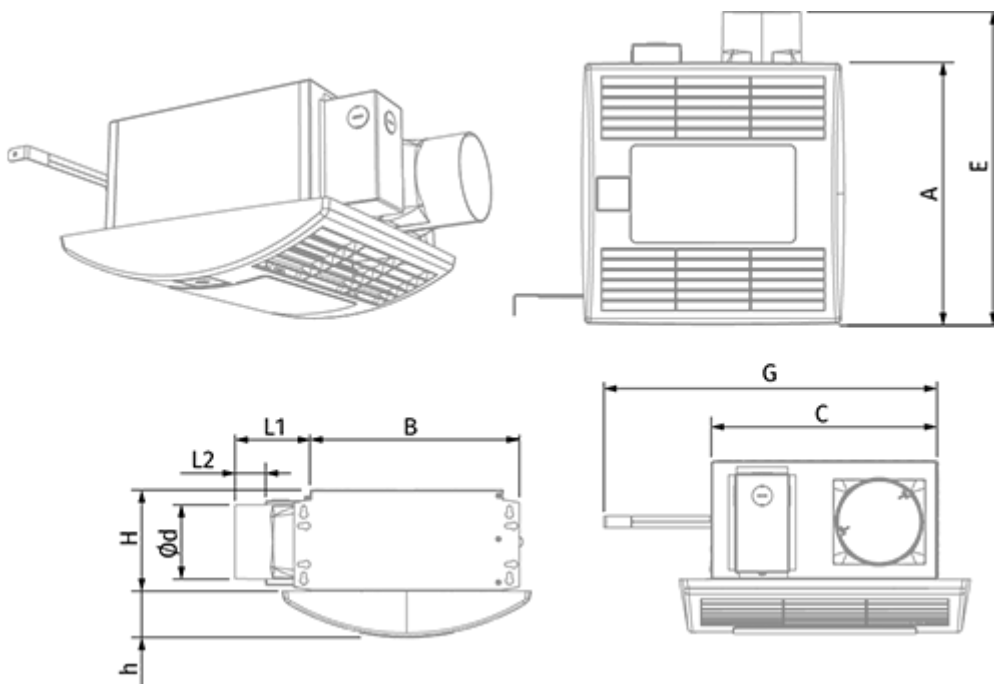

Ceileo Compact DC 110 Light IR

Low profile extract fans with low noise and power consumption for ceiling mounting

- Maximum airflow: 187
- Sound pressure level LpA at 3 m: 25
- Lighting
- Motor type: DC
- Control: Built-in control panel
- Impeller type: Centrifugal forward curved blades
- Casing material: Galvanized steel
- Backdraft protection: Backdraft damper
- Motion sensor
- Timer: Turn off timer, Turn on timer

	Unit of measurement	Ceileo Compact DC 110 Light IR
Connected air duct size	mm	100
Speed	-	1
Minimum supply voltage	V	120
Maximum supply voltage	V	240
Power supply frequency	Hz	50/60
Rated power	W	19
Unit current	A	0.18
Maximum airflow	m ³ /h	187
rotation speed at 50hz	-	1100
Sound pressure level LpA at 3 m	dB(A)	25
Weight	kg	6.4
Ambient air temperature min	°C	1
Ambient air temperature max	°C	40
Ingress protection rating	-	IPX2

Dimensions

Ø d	L1	L2	A	B	C	E	H	h	G
98	100	40.5	330	278	255	395	134	57	max 620

Ecodesign

Trademark	Blauberg					
Model	Ceileo Compact DC 110 Light IR					
Specific energy consumption (SEC) (kWh/(m ² /a))	Cold		Average		Warm	
	-53.9	A+	-26.9	B	-11.4	E
Type of ventilation unit	Unidirectional					
Type of drive installed	Variable speed					
Type of heat recovery system	None					
Maximum flow rate (m ³ /h)	90					
Electric power input (W)	14					
Reference flow rate (m ³ /s)	0.037					
Reference pressure difference (Pa)	50					
Specific power input (SPI) (W/(m ³ /h))	0.109					
Control typology	Local demand control					
Maximum external leakage rates (%)	2.7					
Sound power level (dB(A))	49					
Declared typology	RVU UVU					
The annual electricity consumption (AEC) (kWh/a)	Cold		Average		Warm	
	58		58		58	
The annual heating saved (AHS) (kWh/a)	Cold		Average		Warm	
	5536		2830		1280	