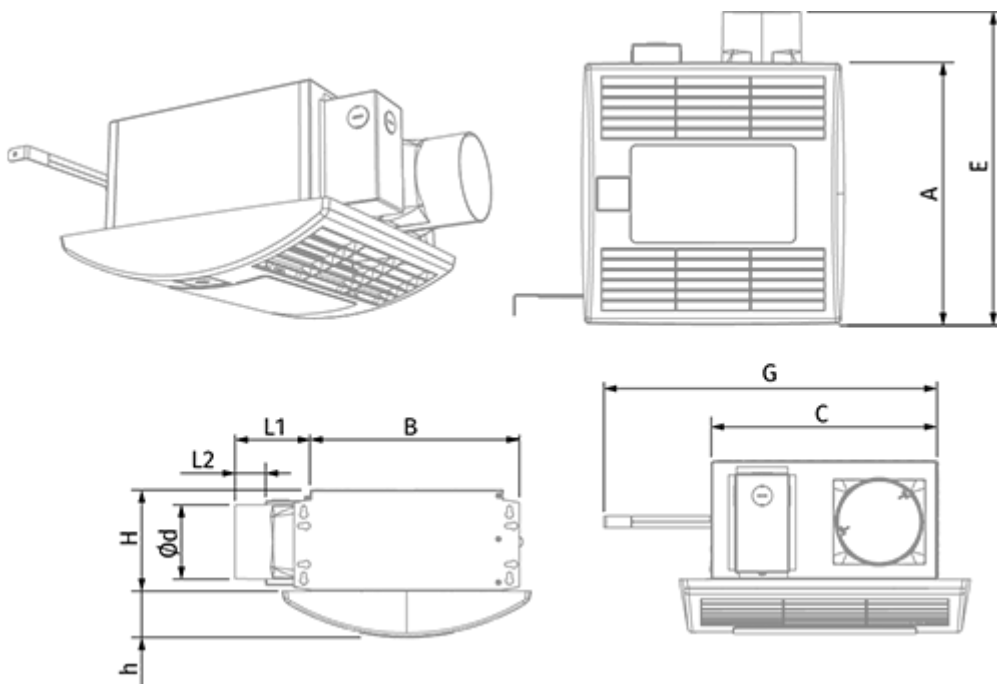

# Ceileo Compact DC 110 Light IR

Low profile extract fans with low noise and power consumption for ceiling mounting

- Maximum airflow: 187
- Sound pressure level LpA at 3 m: 25
- Lighting
- Motor type: DC
- Control: Built-in control panel
- Impeller type: Centrifugal forward curved blades
- Casing material: Galvanized steel
- Backdraft protection: Backdraft damper
- Motion sensor
- Timer: Turn off timer, Turn on timer

	Unit of measurement	Ceileo Compact DC 110 Light IR
Connected air duct size	mm	100
Speed	-	1
Minimum supply voltage	V	120
Maximum supply voltage	V	240
Power supply frequency	Hz	50/60
Rated power	W	19
Unit current	A	0.18
Maximum airflow	m <sup>3</sup> /h	187
rotation speed at 50hz	-	1100
Sound pressure level LpA at 3 m	dB(A)	25
Weight	kg	6.4
Ambient air temperature min	°C	1
Ambient air temperature max	°C	40
Ingress protection rating	-	IPX2

## Dimensions

Ø d	L1	L2	A	B	C	E	H	h	G
98	100	40.5	330	278	255	395	134	57	max 620