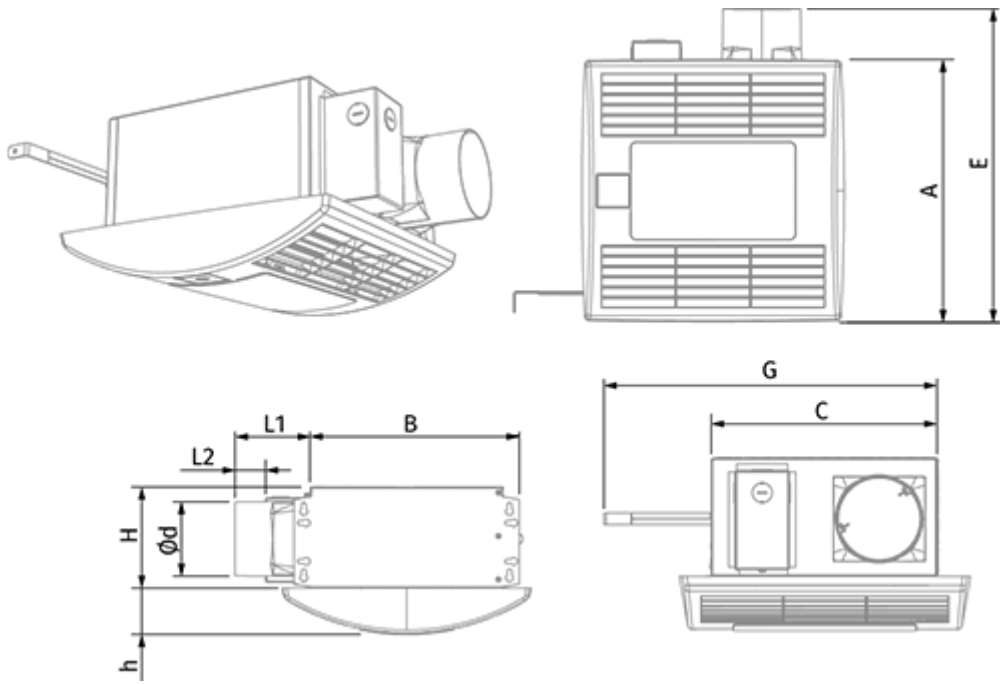

Ceileo Compact DC 110 Light IR

Low profile extract fans with low noise and power consumption for ceiling mounting

- Maximum airflow: 187
- Sound pressure level LpA at 3 m: 25
- Lighting
- Motor type: DC
- Control: Built-in control panel
- Impeller type: Centrifugal forward curved blades
- Casing material: Galvanized steel
- Backdraft protection: Backdraft damper
- Motion sensor
- Timer: Turn off timer, Turn on timer

	Unit of measurement	Ceileo Compact DC 110 Light IR
Connected air duct size	mm	100
Speed	-	1
Minimum supply voltage	V	120
Maximum supply voltage	V	240
Power supply frequency	Hz	50/60
Rated power	W	19
Unit current	A	0.18
Maximum airflow	m ³ /h	187
rotation speed at 50hz	-	1100
Sound pressure level LpA at 3 m	dB(A)	25
Weight	kg	6.4
Ambient air temperature min	°C	1
Ambient air temperature max	°C	40
Ingress protection rating	-	IPX2

Dimensions

Ø d	L1	L2	A	B	C	E	H	h	G
98	100	40.5	330	278	255	395	134	57	max 620

Ecodesign

Trademark	Blauberg					
Model	Ceileo Compact DC 110 Light IR					
Specific energy consumption (SEC) (kWh/(m ² /a))	Cold		Average		Warm	
	-53.9	A+	-26.9	B	-11.4	E
Type of ventilation unit	Unidirectional					
Type of drive installed	Variable speed					
Type of heat recovery system	None					
Maximum flow rate (m ³ /h)	90					
Electric power input (W)	14					
Reference flow rate (m ³ /s)	0.037					
Reference pressure difference (Pa)	50					
Specific power input (SPI) (W/(m ³ /h))	0.109					
Control typology	Local demand control					
Maximum external leakage rates (%)	2.7					
Sound power level (dB(A))	49					
Declared typology	RVU UVU					
The annual electricity consumption (AEC) (kWh/a)	Cold		Average		Warm	
	58		58		58	
The annual heating saved (AHS) (kWh/a)	Cold		Average		Warm	
	5536		2830		1280	