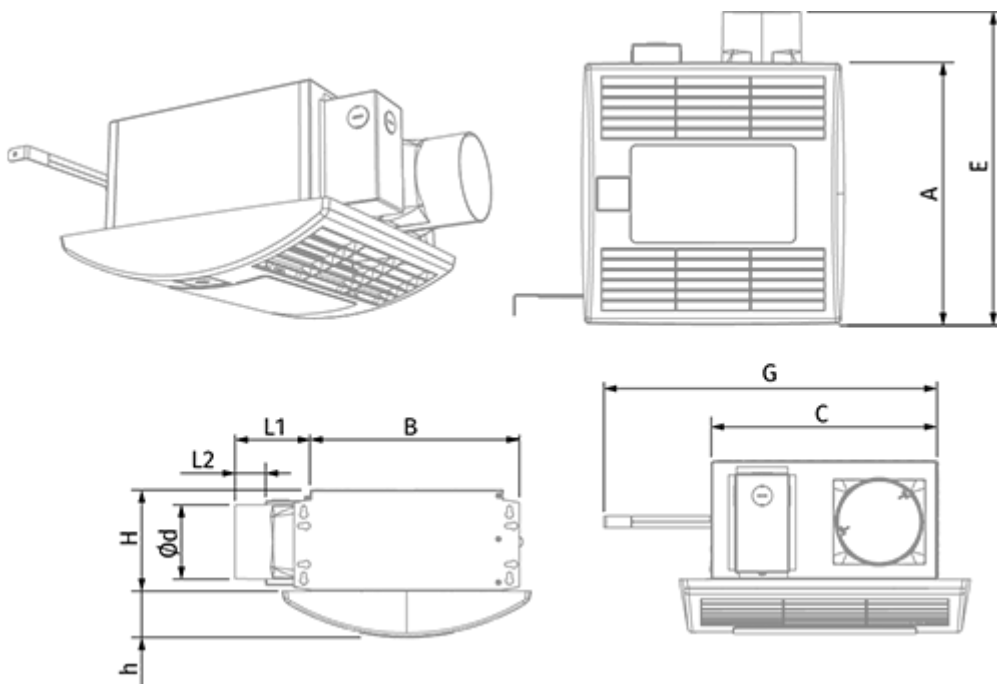

Ceileo Compact DC 110 Light H

Low profile extract fans with low noise and power consumption for ceiling mounting

- Maximum airflow: 187
- Sound pressure level LpA at 3 m: 25
- Lighting
- Motor type: DC
- Control: Built-in control panel
- Impeller type: Centrifugal forward curved blades
- Casing material: Galvanized steel
- Backdraft protection: Backdraft damper
- Humidity sensor
- Timer: Turn off timer, Turn on timer

	Unit of measurement	Ceileo Compact DC 110 Light H
Connected air duct size	mm	100
Speed	-	1
Minimum supply voltage	V	120
Maximum supply voltage	V	240
Power supply frequency	Hz	50/60
Rated power	W	19
Unit current	A	0.18
Maximum airflow	m ³ /h	187
rotation speed at 50hz	-	1100
Sound pressure level LpA at 3 m	dB(A)	25
Weight	kg	6.4
Ambient air temperature min	°C	1
Ambient air temperature max	°C	40
Ingress protection rating	-	IPX2

Dimensions

Ø d	L1	L2	A	B	C	E	H	h	G
98	100	40.5	330	278	255	395	134	57	max 620

Ecodesign

Trademark	Blauberg					
Model	Ceileo Compact DC 110 Light H					
Specific energy consumption (SEC) (kWh/(m ² /a))	Cold		Average		Warm	
	-53.9	A+	-26.9	B	-11.4	E
Type of ventilation unit	Unidirectional					
Type of drive installed	Variable speed					
Type of heat recovery system	None					
Maximum flow rate (m ³ /h)	90					
Electric power input (W)	14					
Reference flow rate (m ³ /s)	0.037					
Reference pressure difference (Pa)	50					
Specific power input (SPI) (W/(m ³ /h))	0.109					
Control typology	Local demand control					
Maximum external leakage rates (%)	2.7					
Sound power level (dB(A))	49					
Declared typology	RVU UVU					
The annual electricity consumption (AEC) (kWh/a)	Cold		Average		Warm	
	58		58		58	
The annual heating saved (AHS) (kWh/a)	Cold		Average		Warm	
	5536		2830		1280	