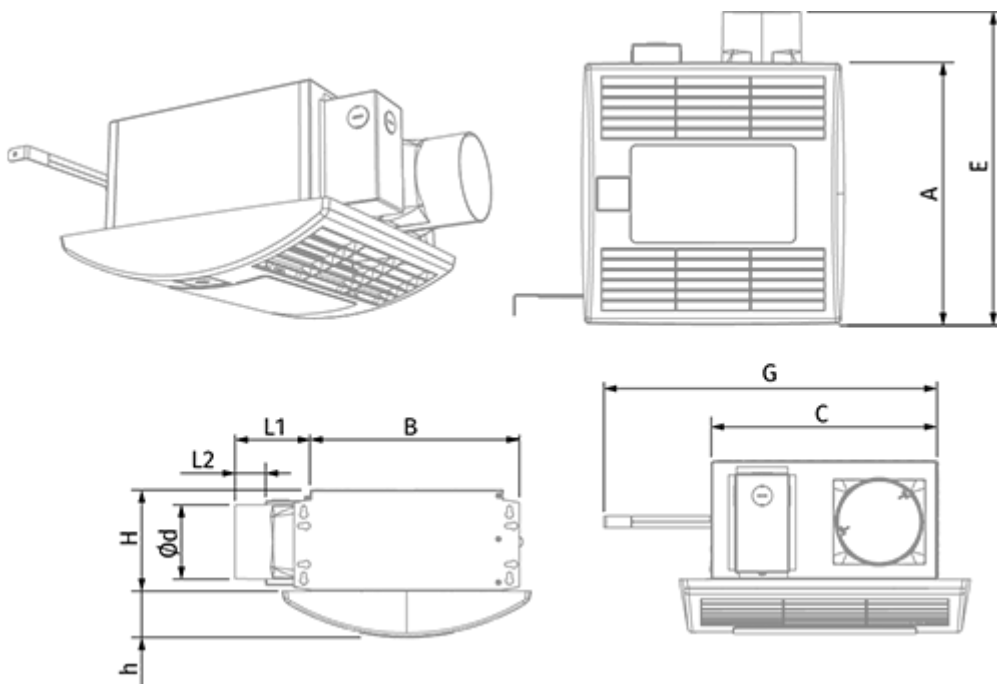

# Ceileo Compact DC 110 Light

Low profile extract fans with low noise and power consumption for ceiling mounting

- Maximum airflow: 187
- Sound pressure level LpA at 3 m: 25
- Lighting
- Motor type: DC
- Control: Built-in control panel
- Impeller type: Centrifugal forward curved blades
- Casing material: Galvanized steel
- Backdraft protection: Backdraft damper
- Timer: Turn off timer, Turn on timer

	Unit of measurement	Ceileo Compact DC 110 Light
Connected air duct size	mm	100
Speed	-	1
Minimum supply voltage	V	120
Maximum supply voltage	V	240
Power supply frequency	Hz	50/60
Rated power	W	19
Unit current	A	0.18
Maximum airflow	m <sup>3</sup> /h	187
rotation speed at 50hz	-	1100
Sound pressure level LpA at 3 m	dB(A)	25
Weight	kg	6.4
Ambient air temperature min	°C	1
Ambient air temperature max	°C	40
Ingress protection rating	-	IPX2

## Dimensions

Ø d	L1	L2	A	B	C	E	H	h	G
98	100	40.5	330	278	255	395	134	57	max 620