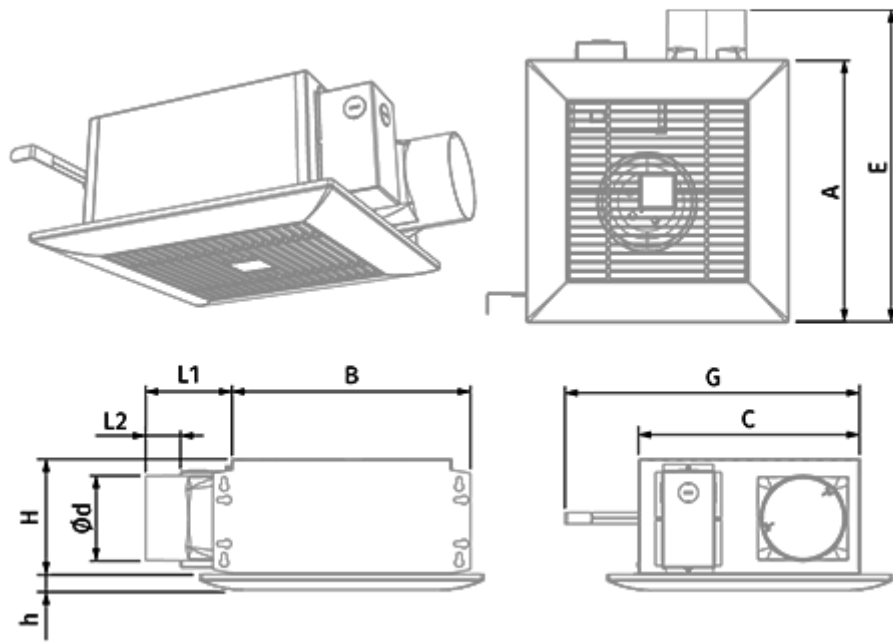

Ceileo Compact DC 110 IR

Low profile extract fans with low noise and power consumption for ceiling mounting

- Maximum airflow: 187
- Sound pressure level LpA at 3 m: 25
- Motor type: DC
- Control: Built-in control panel
- Impeller type: Centrifugal forward curved blades
- Casing material: Galvanized steel
- Backdraft protection: Backdraft damper
- Motion sensor
- Timer: Turn off timer, Turn on timer

	Unit of measurement	Ceileo Compact DC 110 IR
Connected air duct size	mm	100
Speed	-	1
Minimum supply voltage	V	120
Maximum supply voltage	V	240
Power supply frequency	Hz	50/60
Rated power	W	19
Unit current	A	0.18
Maximum airflow	m ³ /h	187
rotation speed at 50hz	-	1100
Sound pressure level LpA at 3 m	dB(A)	25
Weight	kg	5.3
Ambient air temperature min	°C	1
Ambient air temperature max	°C	40
Ingress protection rating	-	IPX2

Dimensions

Ø d	L1	L2	A	B	C	E	H	h	G
98	100	40.5	330	278	255	395	134	18	max 620

Ecodesign

Trademark	Blauberg					
Model	Ceileo Compact DC 110 IR					
Specific energy consumption (SEC) (kWh/(m ² /a))	Cold		Average		Warm	
	-53.9	A+	-26.9	B	-11.4	E
Type of ventilation unit	Unidirectional					
Type of drive installed	Variable speed					
Type of heat recovery system	None					
Maximum flow rate (m ³ /h)	90					
Electric power input (W)	14					
Reference flow rate (m ³ /s)	0.037					
Reference pressure difference (Pa)	50					
Specific power input (SPI) (W/(m ³ /h))	0.109					
Control typology	Local demand control					
Maximum external leakage rates (%)	2.7					
Sound power level (dB(A))	49					
Declared typology	RVU UVU					
The annual electricity consumption (AEC) (kWh/a)	Cold		Average		Warm	
	58		58		58	
The annual heating saved (AHS) (kWh/a)	Cold		Average		Warm	
	5536		2830		1280	