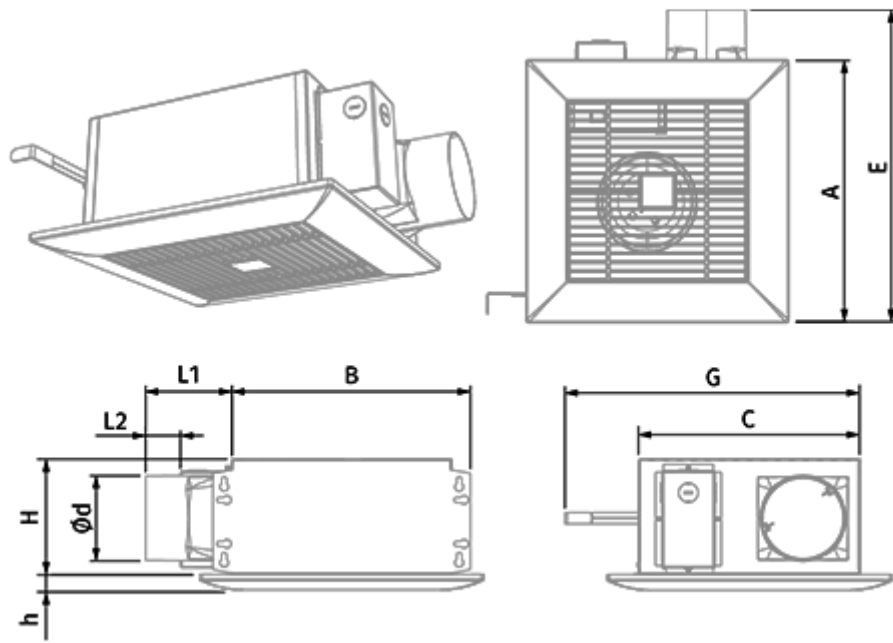

Ceileo Compact DC 110 H

Low profile extract fans with low noise and power consumption for ceiling mounting

- Maximum airflow: 187
- Sound pressure level LpA at 3 m: 25
- Motor type: DC
- Control: Built-in control panel
- Impeller type: Centrifugal forward curved blades
- Casing material: Galvanized steel
- Backdraft protection: Backdraft damper
- Humidity sensor
- Timer: Turn off timer, Turn on timer

	Unit of measurement	Ceileo Compact DC 110 H
Connected air duct size	mm	100
Speed	-	1
Minimum supply voltage	V	120
Maximum supply voltage	V	240
Power supply frequency	Hz	50/60
Rated power	W	19
Unit current	A	0.18
Maximum airflow	m ³ /h	187
rotation speed at 50hz	-	1100
Sound pressure level LpA at 3 m	dB(A)	25
Weight	kg	5.3
Ambient air temperature min	°C	1
Ambient air temperature max	°C	40
Ingress protection rating	-	IPX2

Dimensions

Ø d	L1	L2	A	B	C	E	H	h	G
98	100	40.5	330	278	255	395	134	18	max 620

Ecodesign

Trademark	Blauberg					
Model	Ceileo Compact DC 110 H					
Specific energy consumption (SEC) (kWh/(m ² /a))	Cold		Average		Warm	
	-53.9	A+	-26.9	B	-11.4	E
Type of ventilation unit	Unidirectional					
Type of drive installed	Variable speed					
Type of heat recovery system	None					
Maximum flow rate (m ³ /h)	90					
Electric power input (W)	14					
Reference flow rate (m ³ /s)	0.037					
Reference pressure difference (Pa)	50					
Specific power input (SPI) (W/(m ³ /h))	0.109					
Control typology	Local demand control					
Maximum external leakage rates (%)	2.7					
Sound power level (dB(A))	49					
Declared typology	RVU UVU					
The annual electricity consumption (AEC) (kWh/a)	Cold		Average		Warm	
	58		58		58	
The annual heating saved (AHS) (kWh/a)	Cold		Average		Warm	
	5536		2830		1280	