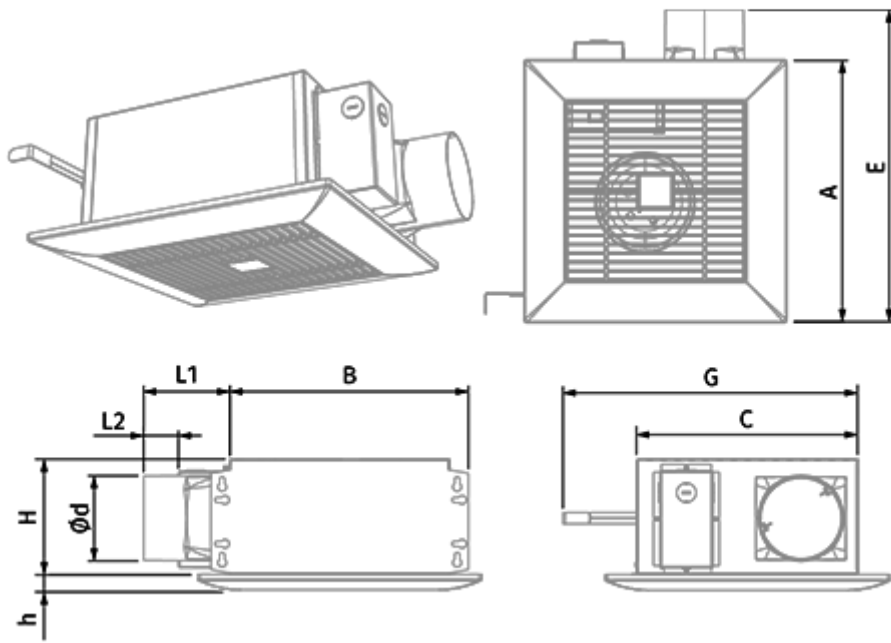

Ceileo Compact DC 110

Low profile extract fans with low noise and power consumption for ceiling mounting

- Maximum airflow: 187
- Sound pressure level LpA at 3 m: 25
- Motor type: DC
- Control: Built-in control panel
- Impeller type: Centrifugal forward curved blades
- Casing material: Galvanized steel
- Backdraft protection: Backdraft damper
- Timer: Turn off timer, Turn on timer

	Unit of measurement	Ceileo Compact DC 110
Connected air duct size	mm	100
Speed	-	1
Minimum supply voltage	V	120
Maximum supply voltage	V	240
Power supply frequency	Hz	50/60
Rated power	W	19
Unit current	A	0.18
Maximum airflow	m ³ /h	187
rotation speed at 50hz	-	1100
Sound pressure level LpA at 3 m	dB(A)	25
Weight	kg	5.3
Ambient air temperature min	°C	1
Ambient air temperature max	°C	40
Ingress protection rating	-	IPX2

Dimensions

Ø d	L1	L2	A	B	C	E	H	h	G
98	100	40.5	330	278	255	395	134	18	max 620

Ecodesign

Trademark	Blauberg					
Model	Ceileo Compact DC 110					
Specific energy consumption (SEC) (kWh/(m ² /a))	Cold		Average		Warm	
	-33.6	B	-15.7	E	-5.4	F
Type of ventilation unit	Unidirectional					
Type of drive installed	Variable speed					
Type of heat recovery system	None					
Maximum flow rate (m ³ /h)	90					
Electric power input (W)	14					
Reference flow rate (m ³ /s)	0.037					
Reference pressure difference (Pa)	50					
Specific power input (SPI) (W/(m ³ /h))	0.109					
Control typology	Clock control					
Maximum external leakage rates (%)	2.7					
Sound power level (dB(A))	49					
Declared typology	RVU UVU					
The annual electricity consumption (AEC) (kWh/a)	Cold		Average		Warm	
	123		123		123	
The annual heating saved (AHS) (kWh/a)	Cold		Average		Warm	
	3667		1874		848	