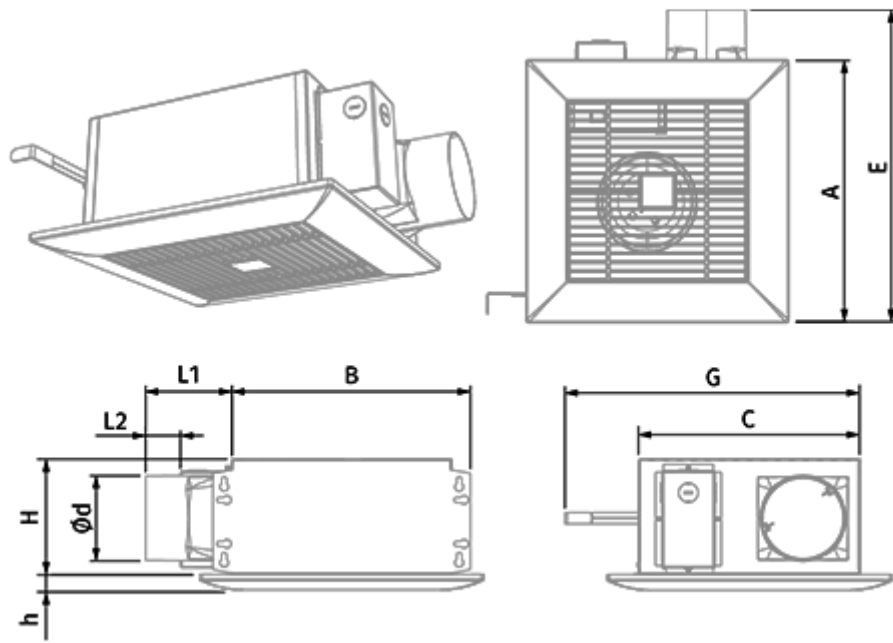

# Ceileo Compact DC 110

Low profile extract fans with low noise and power consumption for ceiling mounting

- Maximum airflow: 187
- Sound pressure level LpA at 3 m: 25
- Motor type: DC
- Control: Built-in control panel
- Impeller type: Centrifugal forward curved blades
- Casing material: Galvanized steel
- Backdraft protection: Backdraft damper
- Timer: Turn off timer, Turn on timer

	Unit of measurement	Ceileo Compact DC 110
Connected air duct size	mm	100
Speed	-	1
Minimum supply voltage	V	120
Maximum supply voltage	V	240
Power supply frequency	Hz	50/60
Rated power	W	19
Unit current	A	0.18
Maximum airflow	m <sup>3</sup> /h	187
rotation speed at 50hz	-	1100
Sound pressure level LpA at 3 m	dB(A)	25
Weight	kg	5.3
Ambient air temperature min	°C	1
Ambient air temperature max	°C	40
Ingress protection rating	-	IPX2

## Dimensions

Ø d	L1	L2	A	B	C	E	H	h	G
98	100	40.5	330	278	255	395	134	18	max 620